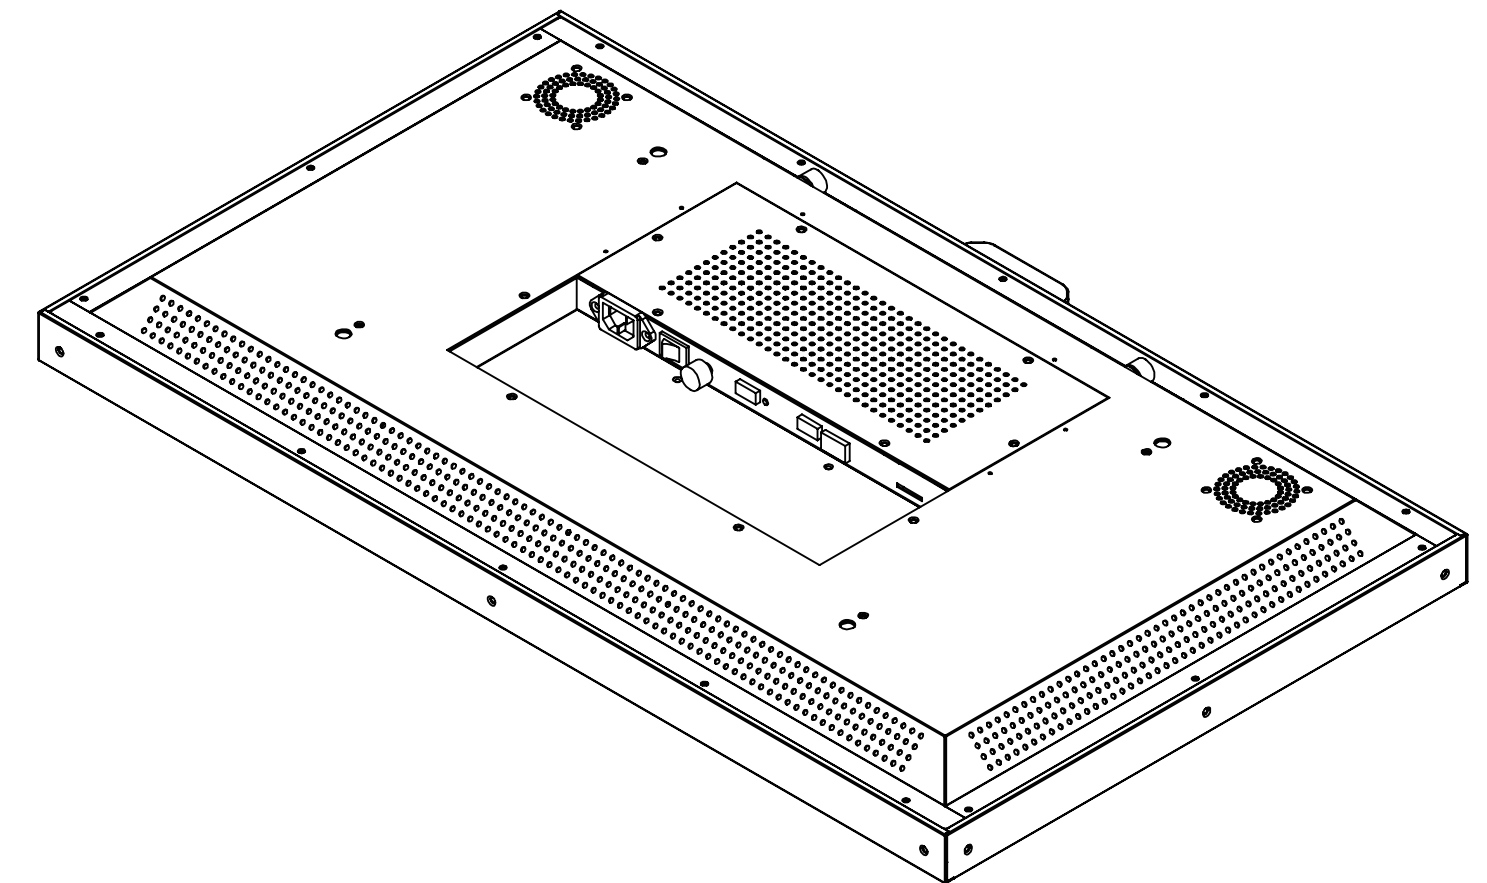

32 inch Window Facing Display

Screenage		Screenage Technology
Types :	Floor-standing	32 inch Window Facing Display
Size :	32"	
Model :	521XH	