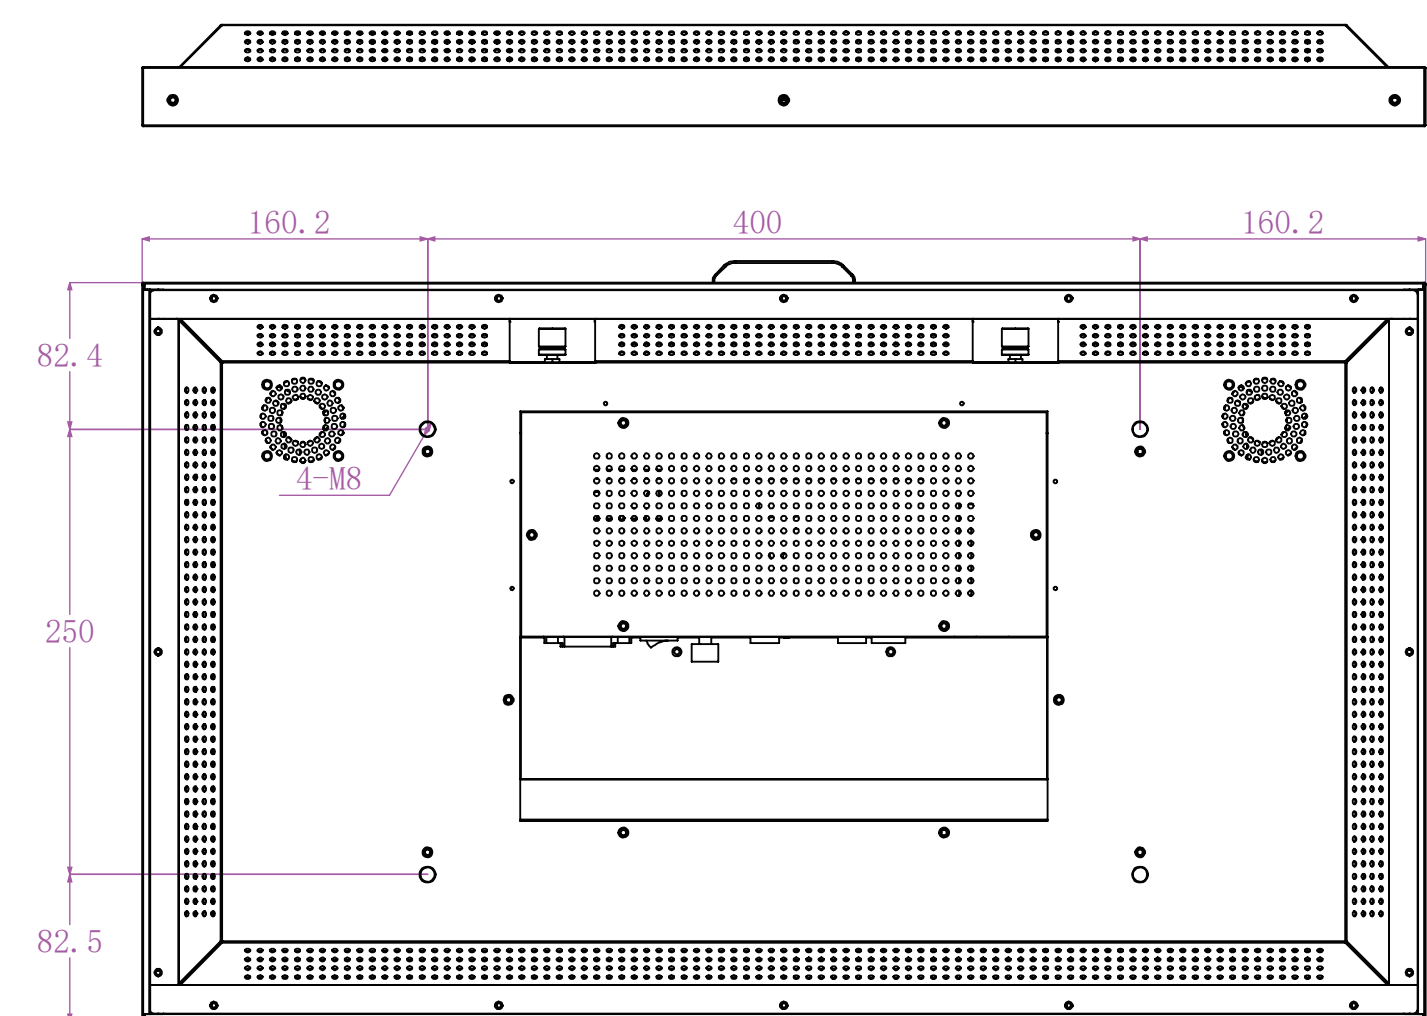

32 inch Window Facing Display

Screenage		Screenage Technology
Types :	Floor-standing	32 inch Window Facing Display
Size :	32"	
Model :	521XH	