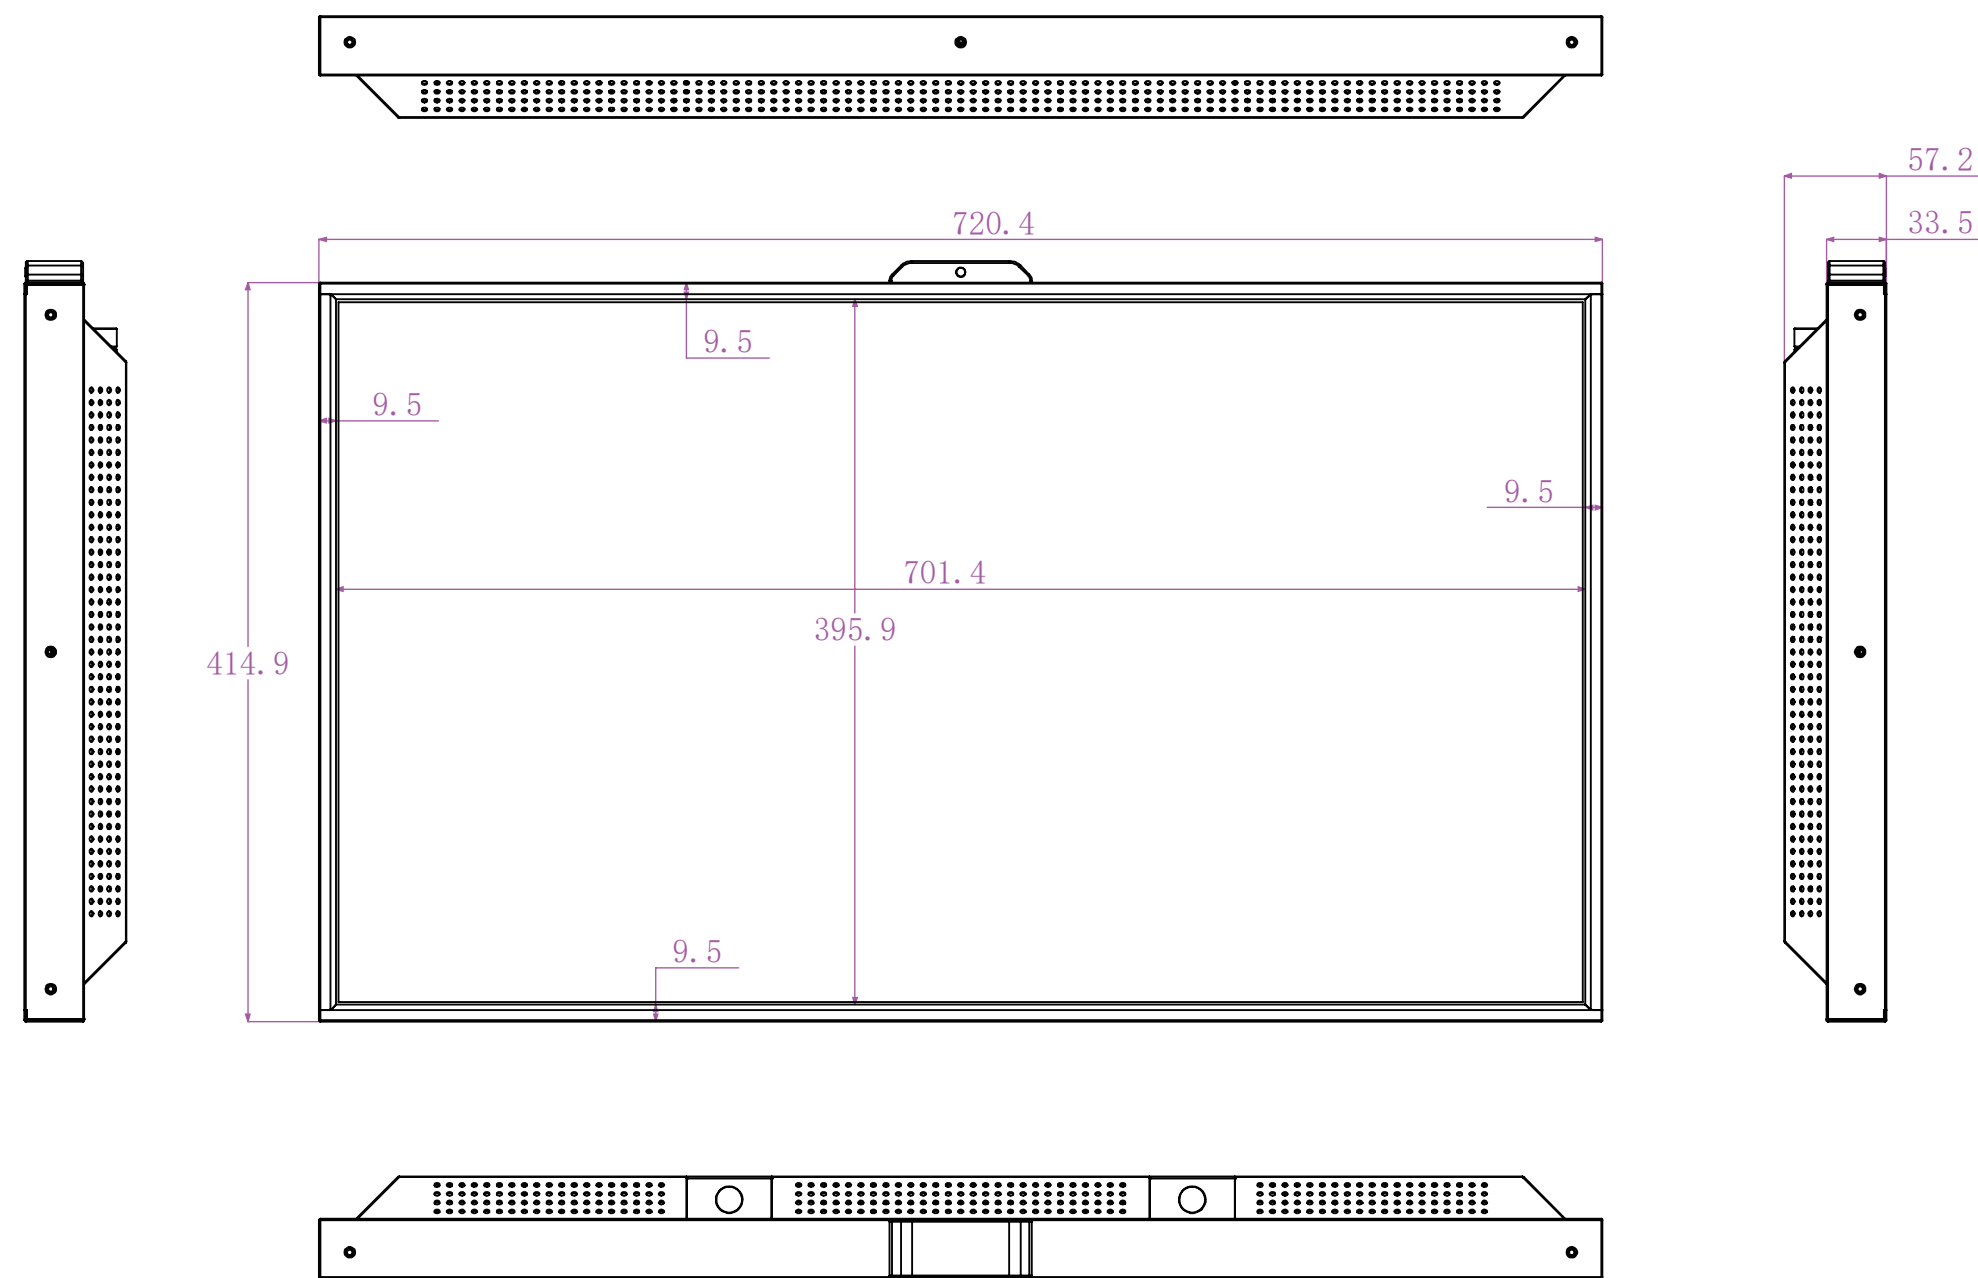

32 inch Window Facing Display

Screenage		Screenage Technology
Types :	Floor-standing	32 inch Window Facing Display
Size :	32"	
Model :	521XH	