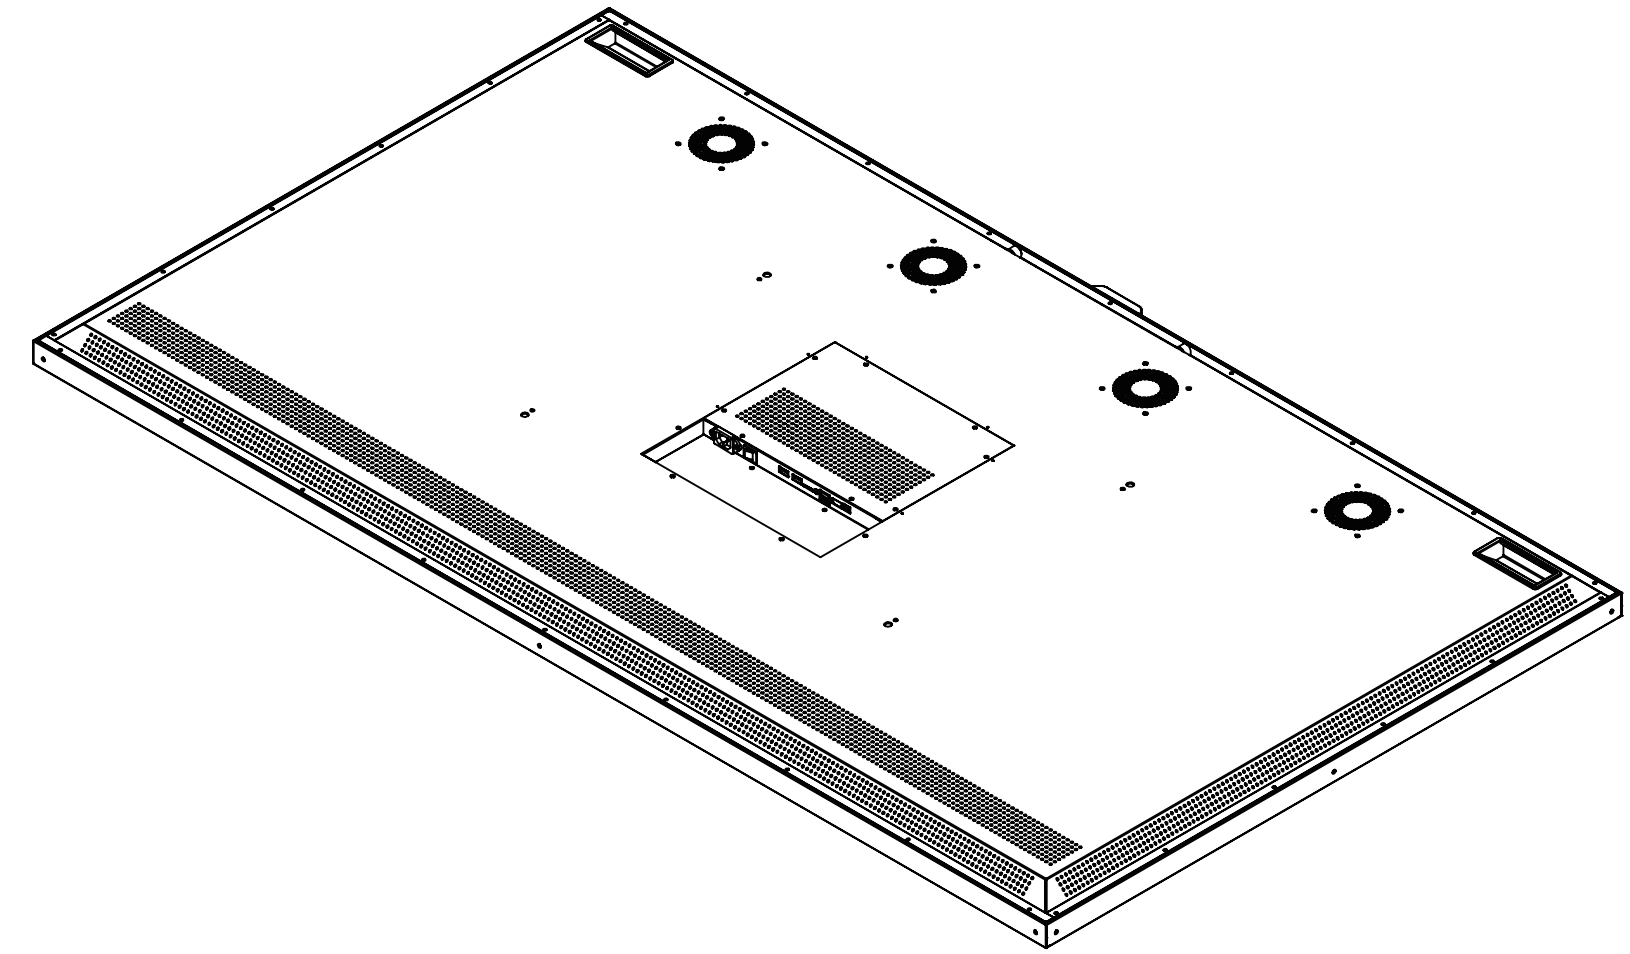

# 75 inch Window Facing Display

<b>Screenage</b>		Screenage Technology
Types :	Floor-standing	<b>75 inch Window Facing Display</b>
Size :	75"	
Model :	521XH	