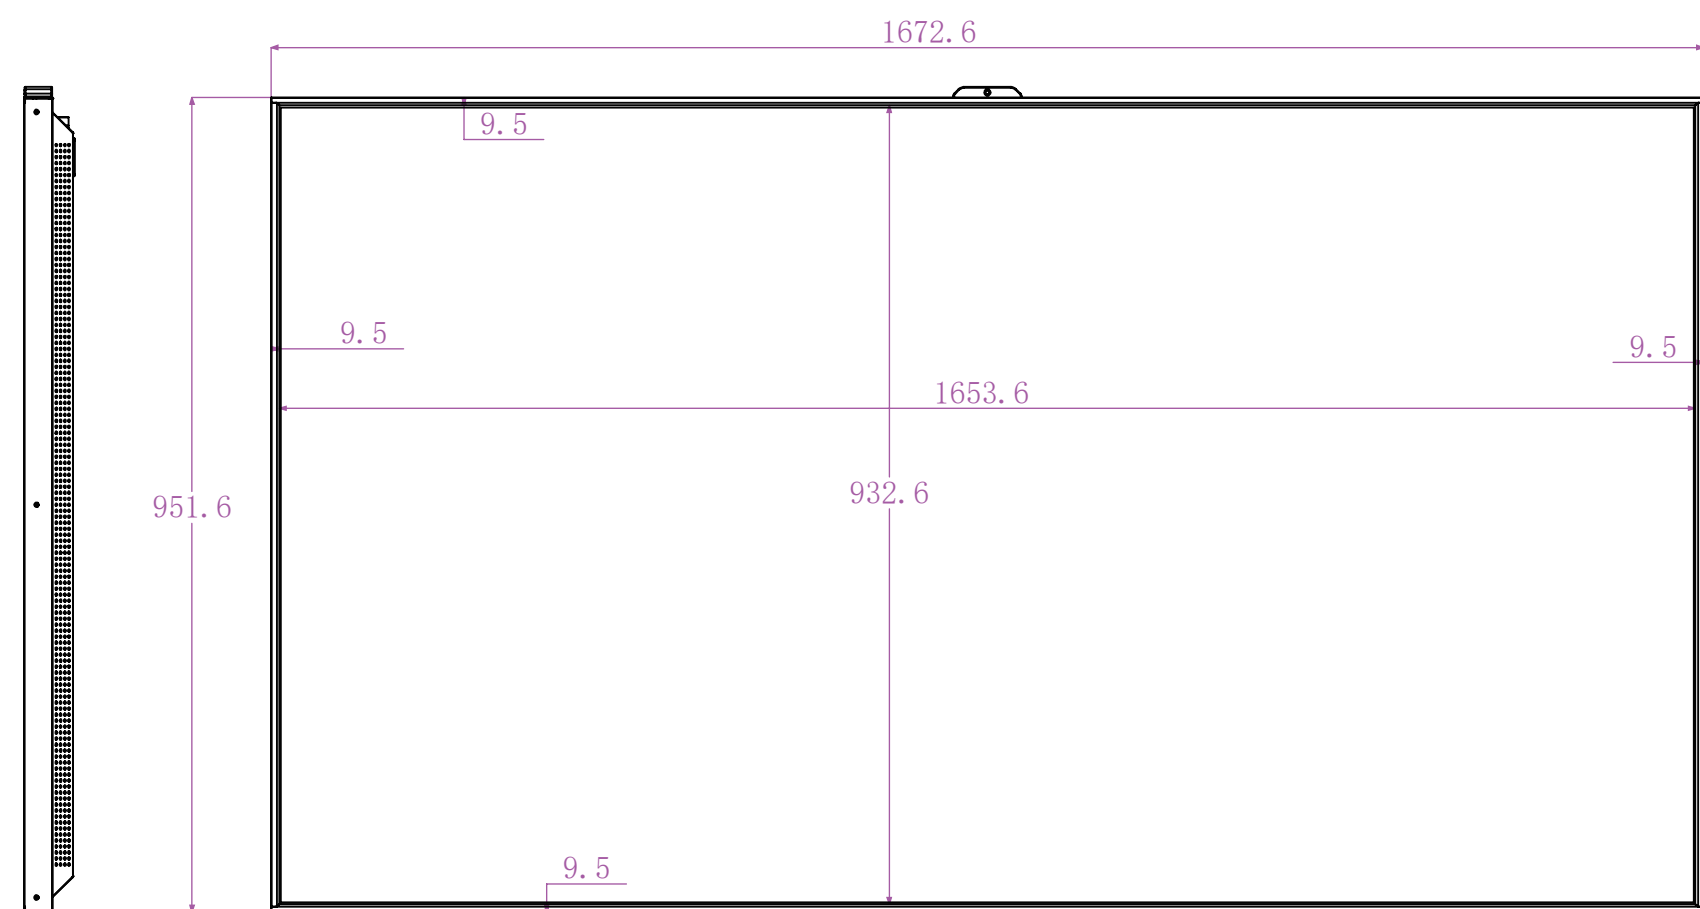

# 75 inch Window Facing Display

<b>Screenage</b>		Screenage Technology
Types :	Floor-standing	<b>75 inch Window Facing Display</b>
Size :	75"	
Model :	521XH	