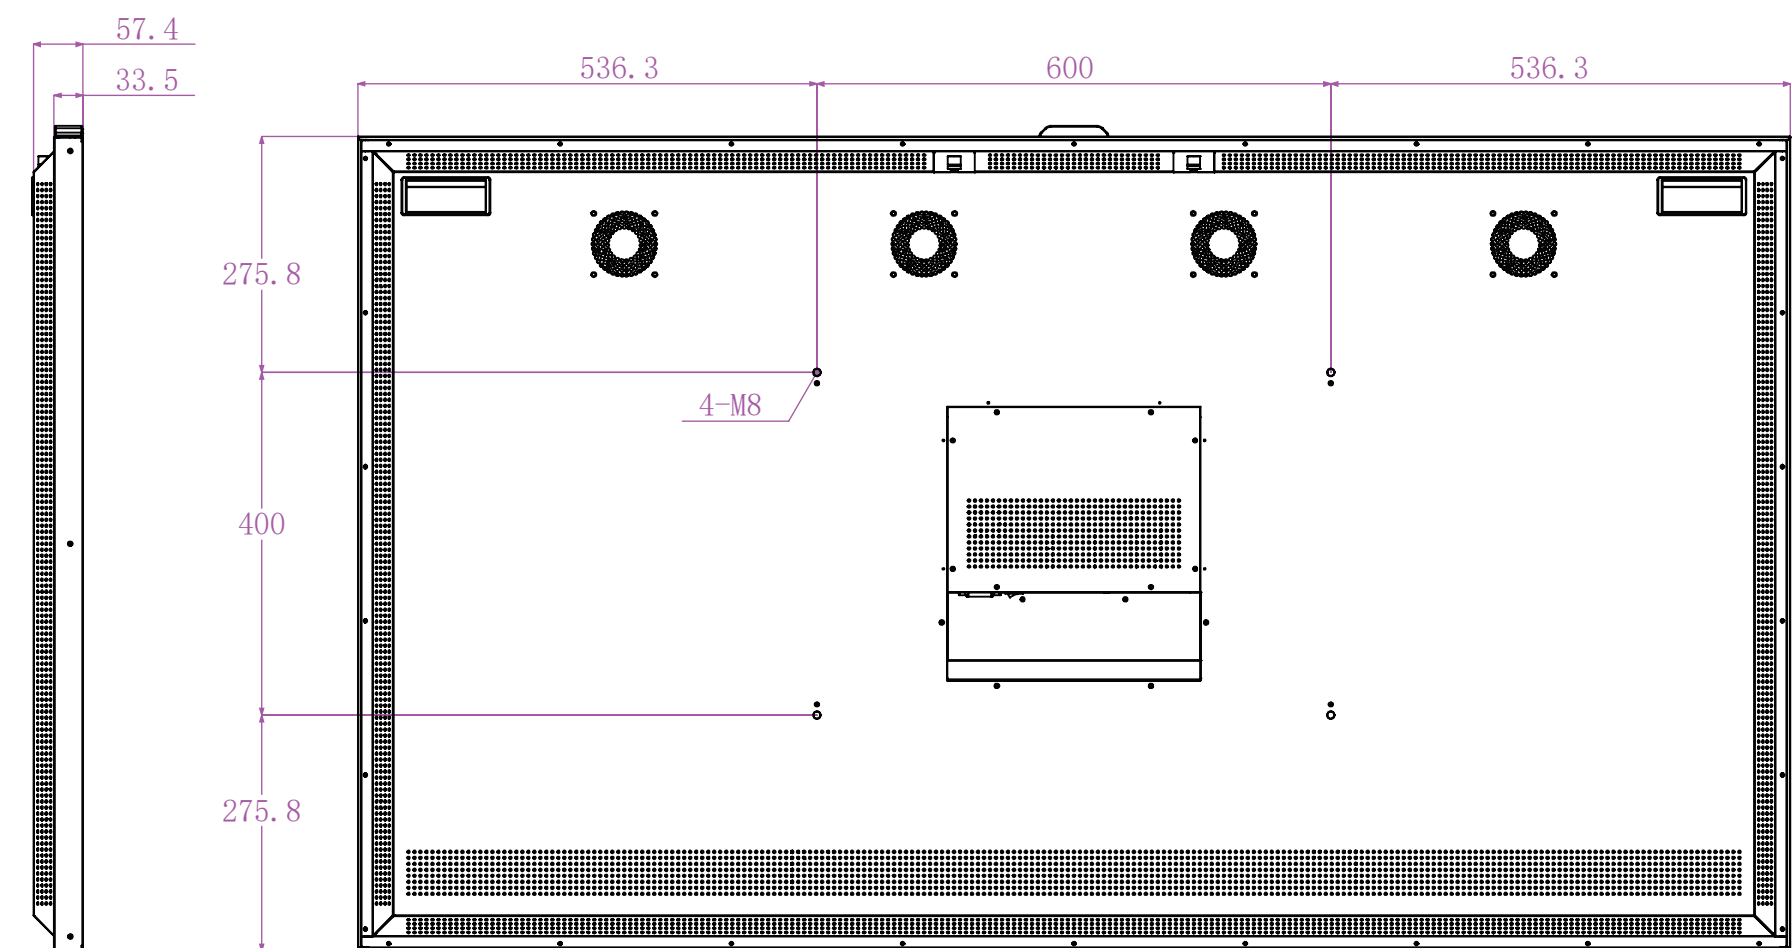

# 75 inch Window Facing Display

<b>Screenage</b>		Screenage Technology
Types :	Floor-standing	<b>75 inch Window Facing Display</b>
Size :	75"	
Model :	521XH	