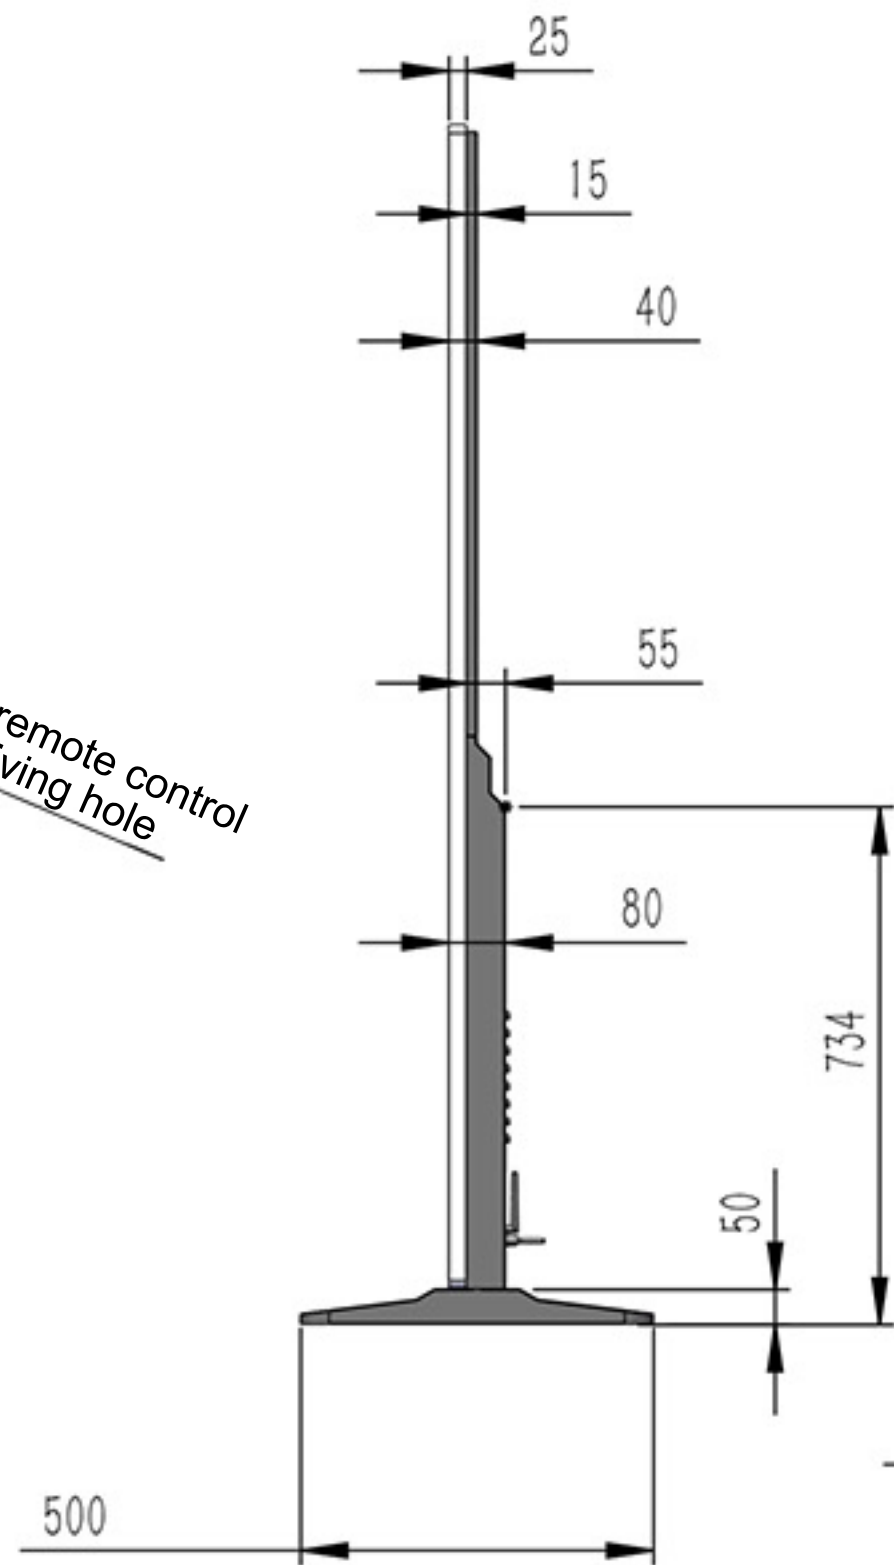

# 32 Free standing LCD module series

<b>Screenage</b>		Shenzhen Screenage Electronics Co., Ltd.
Types :	Floor-standing	<b>32 Free standing LCD module series</b>
Size :	32 inch	
Model :	522	