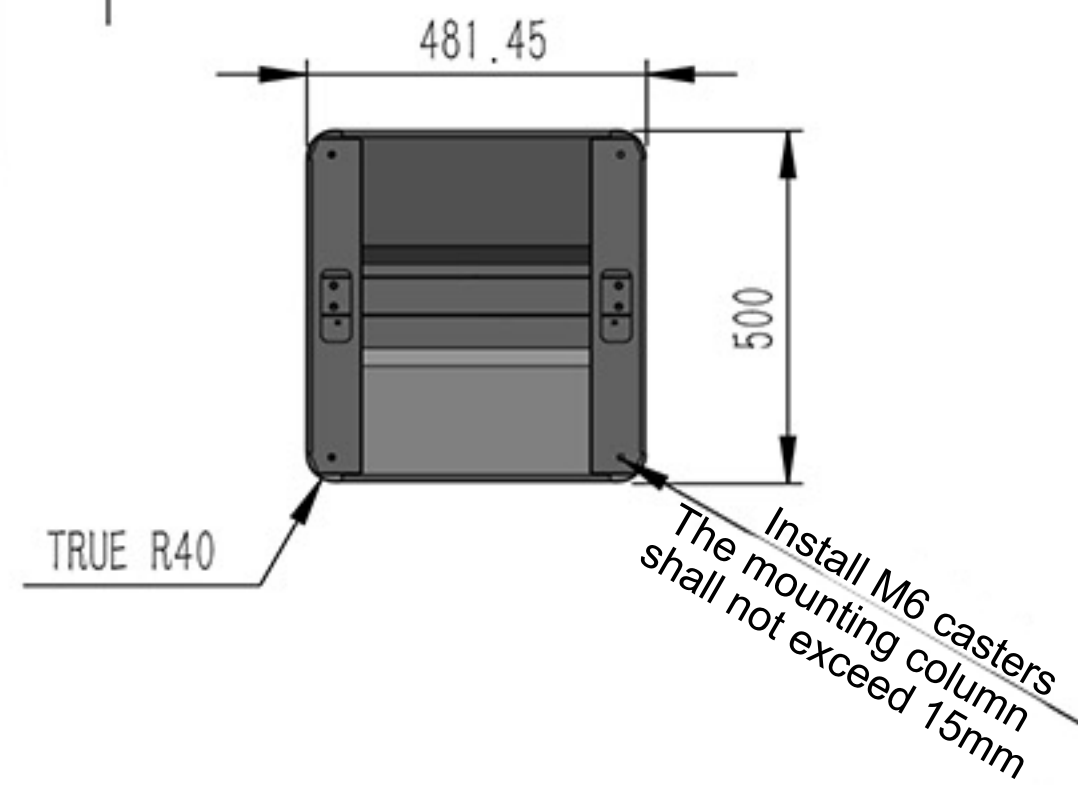

# 32 Free standing LCD module series

<b>Screenage</b>		Shenzhen Screenage Electronics Co., Ltd.
Types :	Floor-standing	<b>32 Free standing LCD module series</b>
Size :	32 inch	
Model :	522	