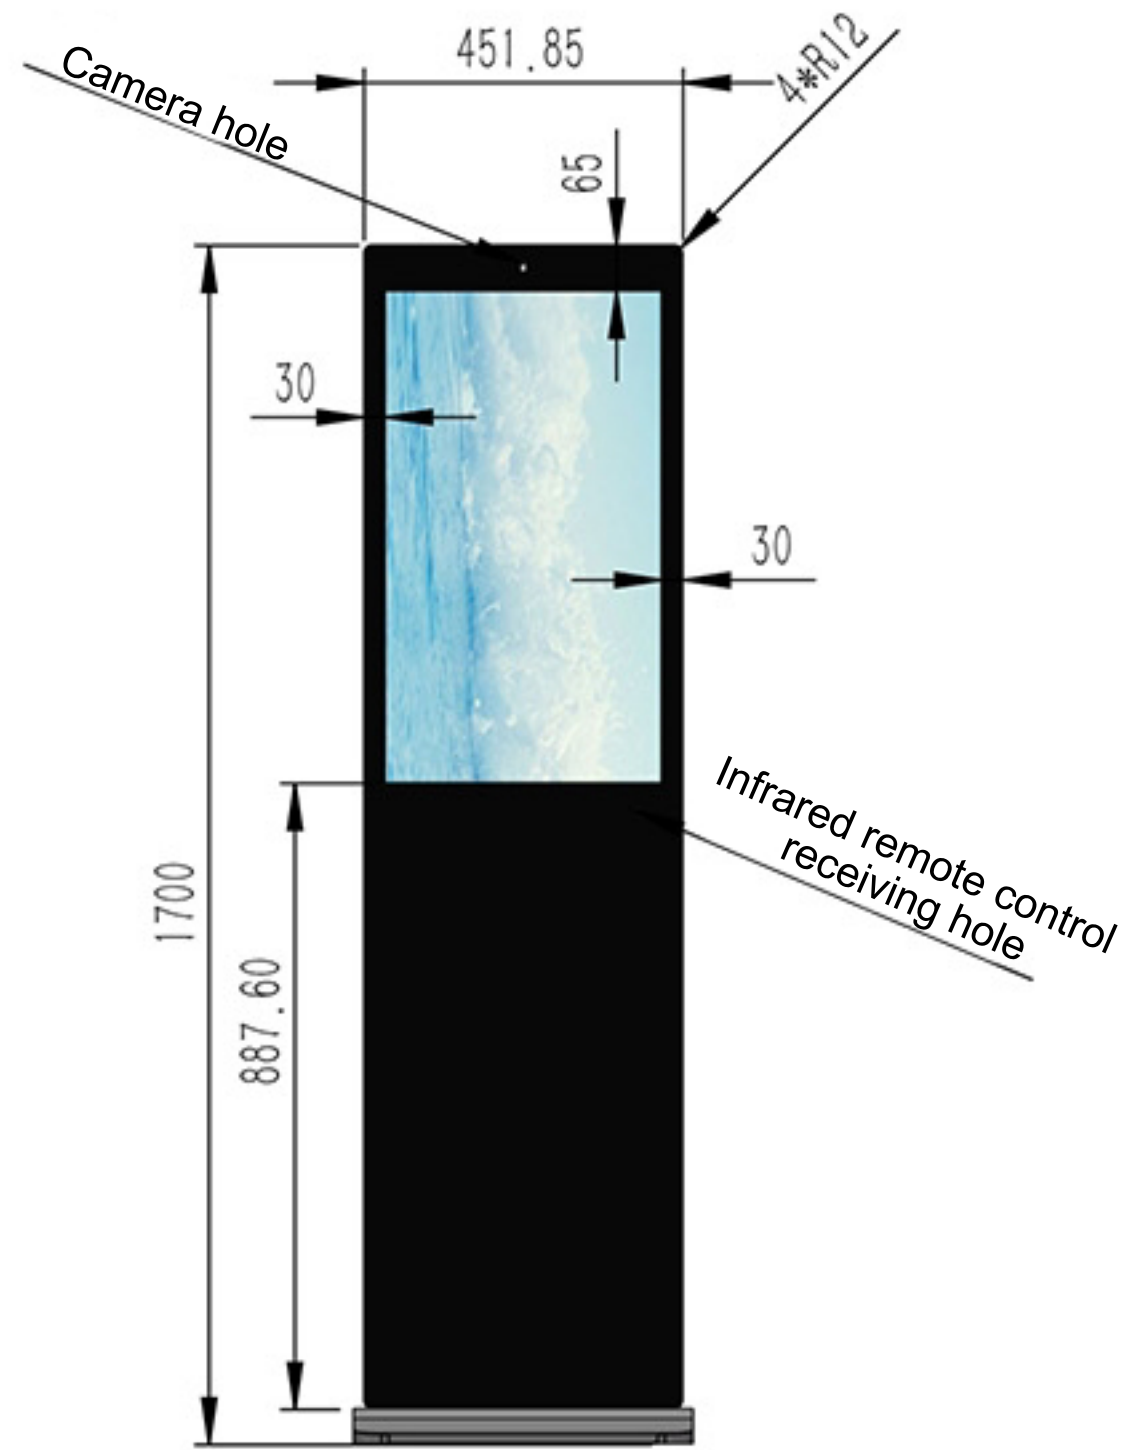

# 32 Free standing LCD module series

<b>Screenage</b>		Shenzhen Screenage Electronics Co., Ltd.
Types :	Floor-standing	<b>32 Free standing LCD module series</b>
Size :	32 inch	
Model :	522	