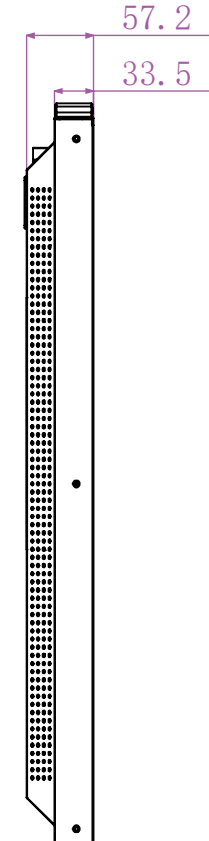

49 inch Window Facing Display

Screenage		Screenage Technology
Types :	Floor-standing	49 inch Window Facing Display
Size :	49"	
Model :	521XH	