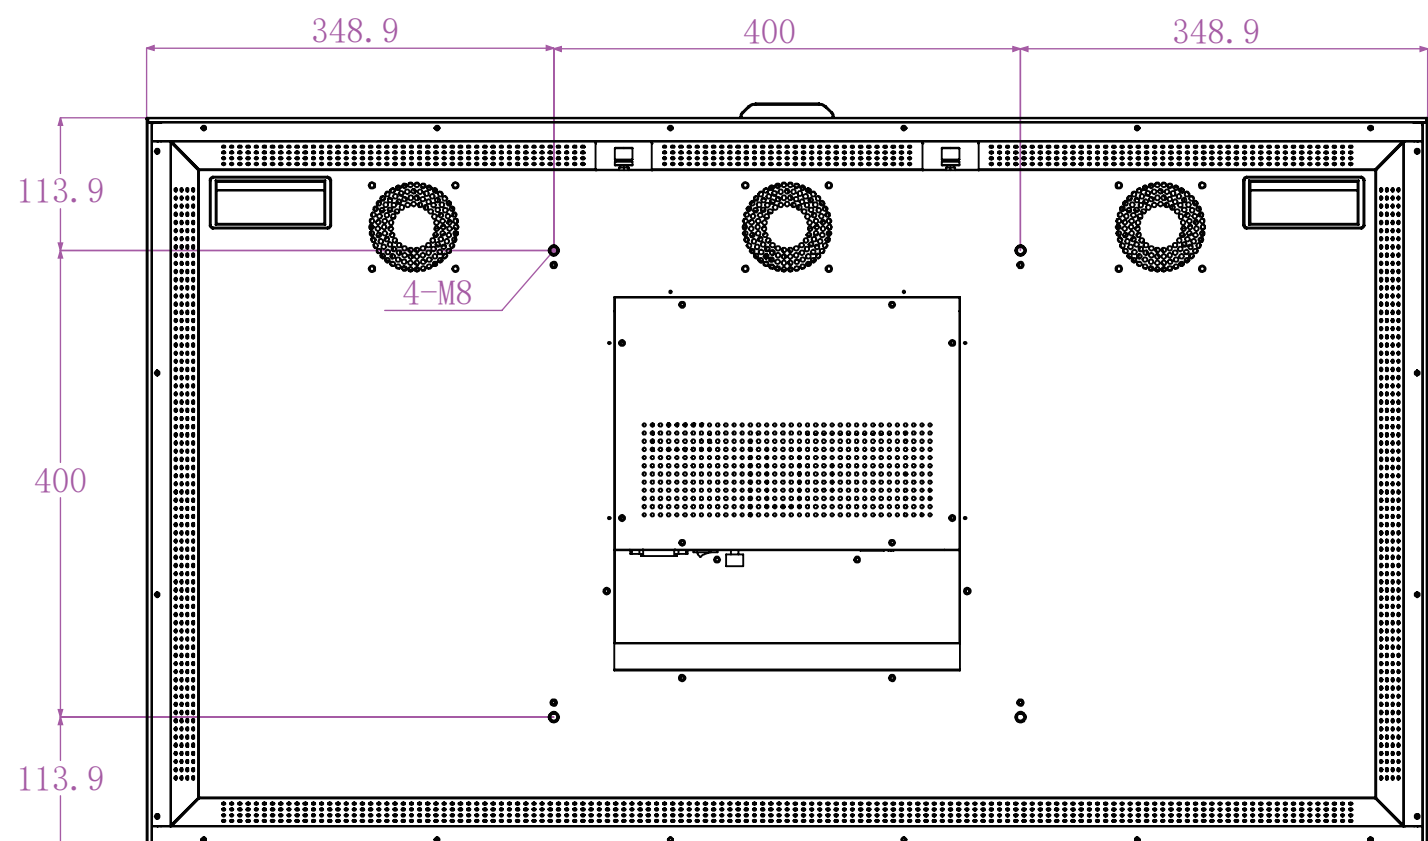

49 inch Window Facing Display

Screenage		Screenage Technology
Types :	Floor-standing	49 inch Window Facing Display
Size :	49"	
Model :	521XH	