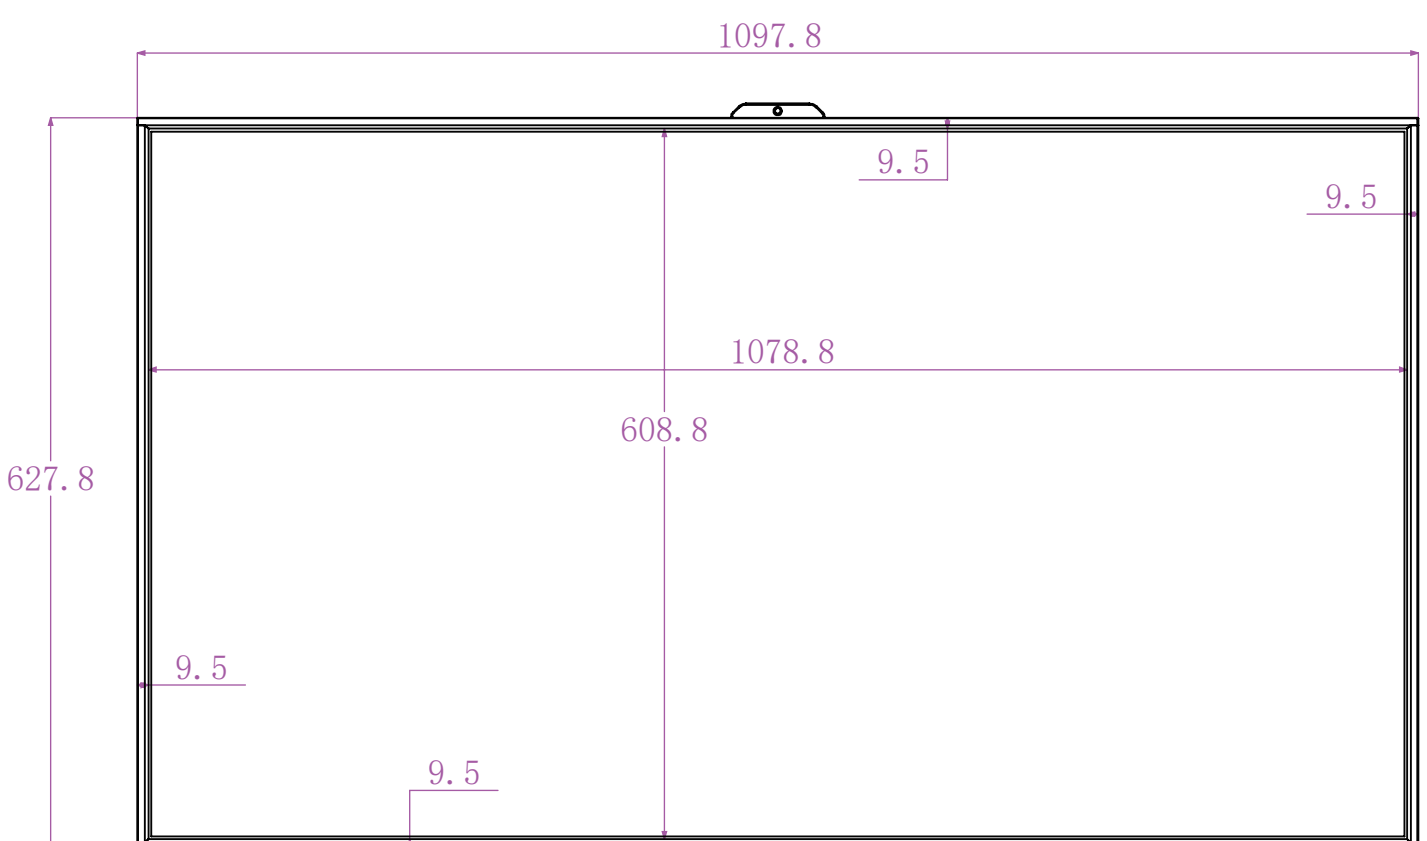

49 inch Window Facing Display

Screenage		Screenage Technology
Types :	Floor-standing	49 inch Window Facing Display
Size :	49"	
Model :	521XH	