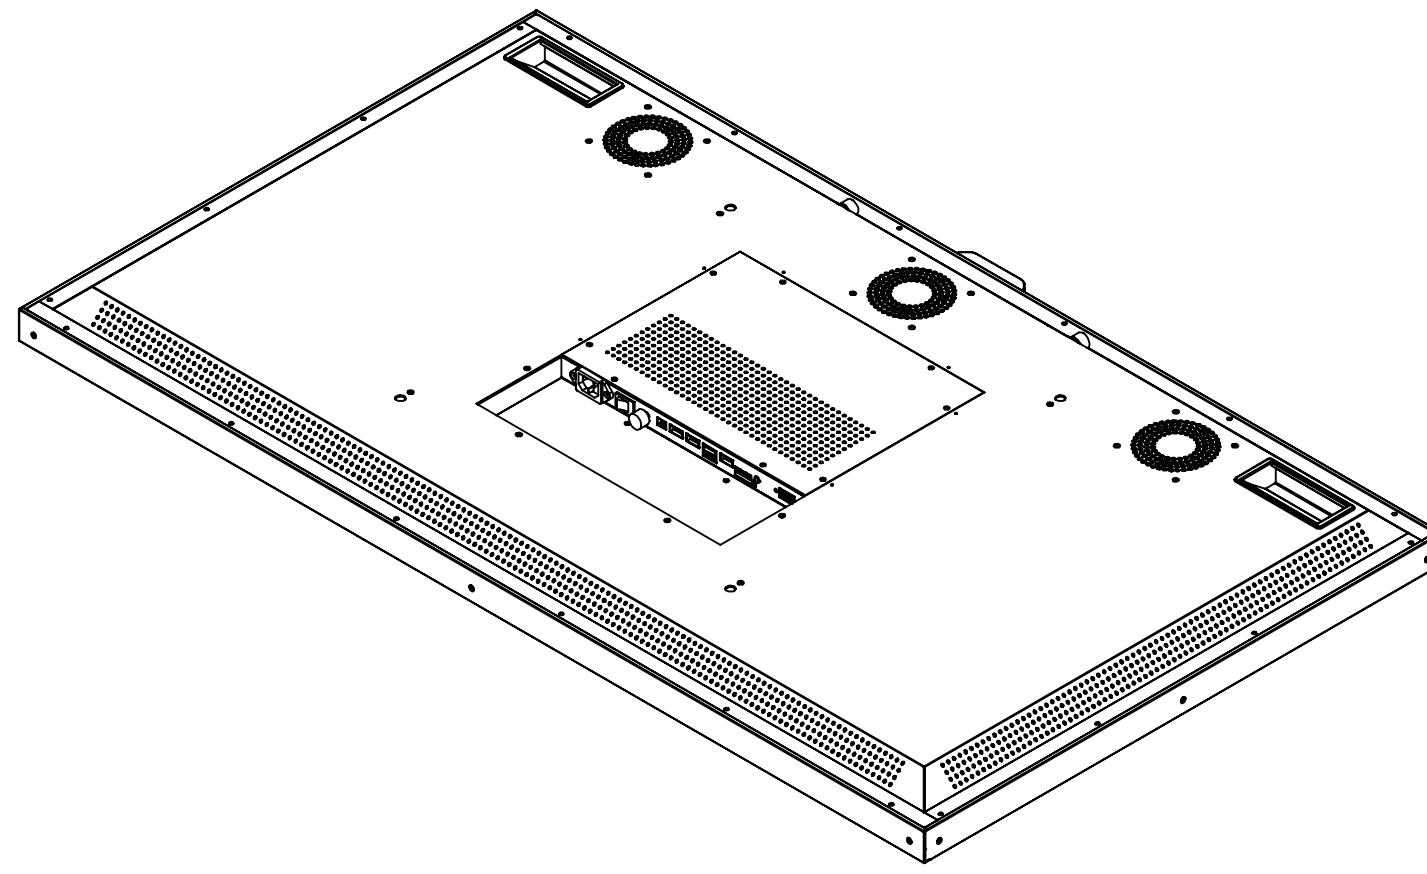

49 inch Window Facing Display

Screenage		Screenage Technology
Types :	Floor-standing	49 inch Window Facing Display
Size :	49"	
Model :	521XH	