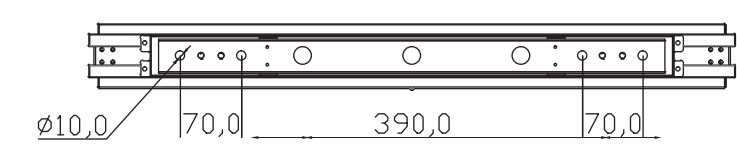

55 inch Window Facing Display

Screenage		Screenage Technology
Types :	Hanging	55 inch Window Facing Display
Size :	55"	
Model :	530XH	