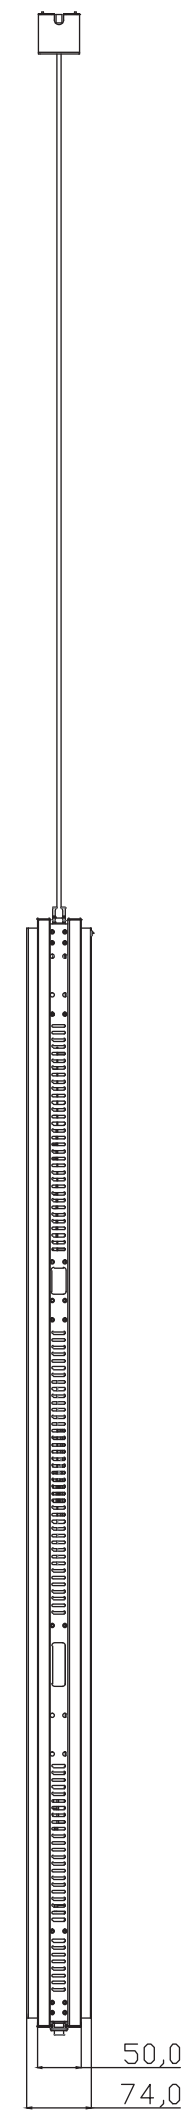

55 inch Window Facing Display

Screenage		Screenage Technology
Types :	Hanging	55 inch Window Facing Display
Size :	55"	
Model :	530XH	