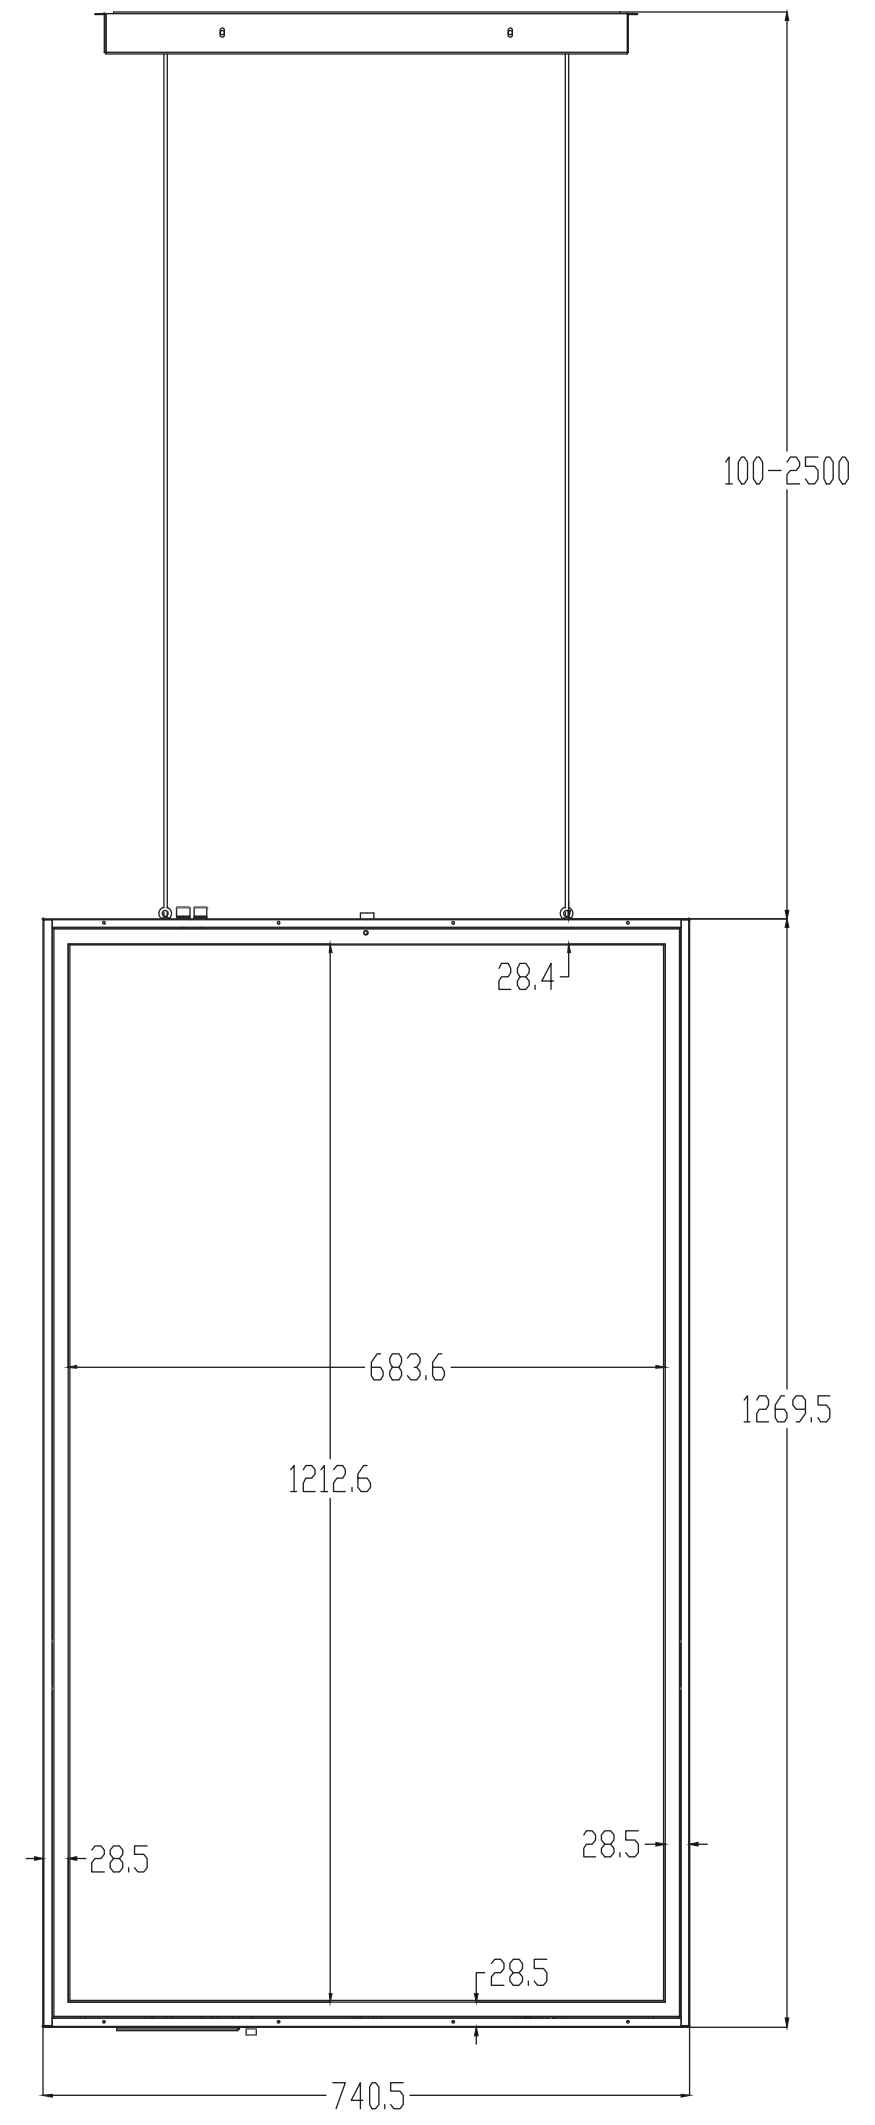

55 inch Window Facing Display

Screenage		Screenage Technology
Types :	Hanging	55 inch Window Facing Display
Size :	55"	
Model :	530XH	