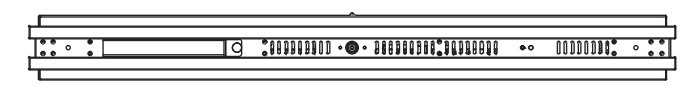

55 inch Window Facing Display

Screenage		Screenage Technology
Types :	Hanging	55 inch Window Facing Display
Size :	55"	
Model :	530XH	