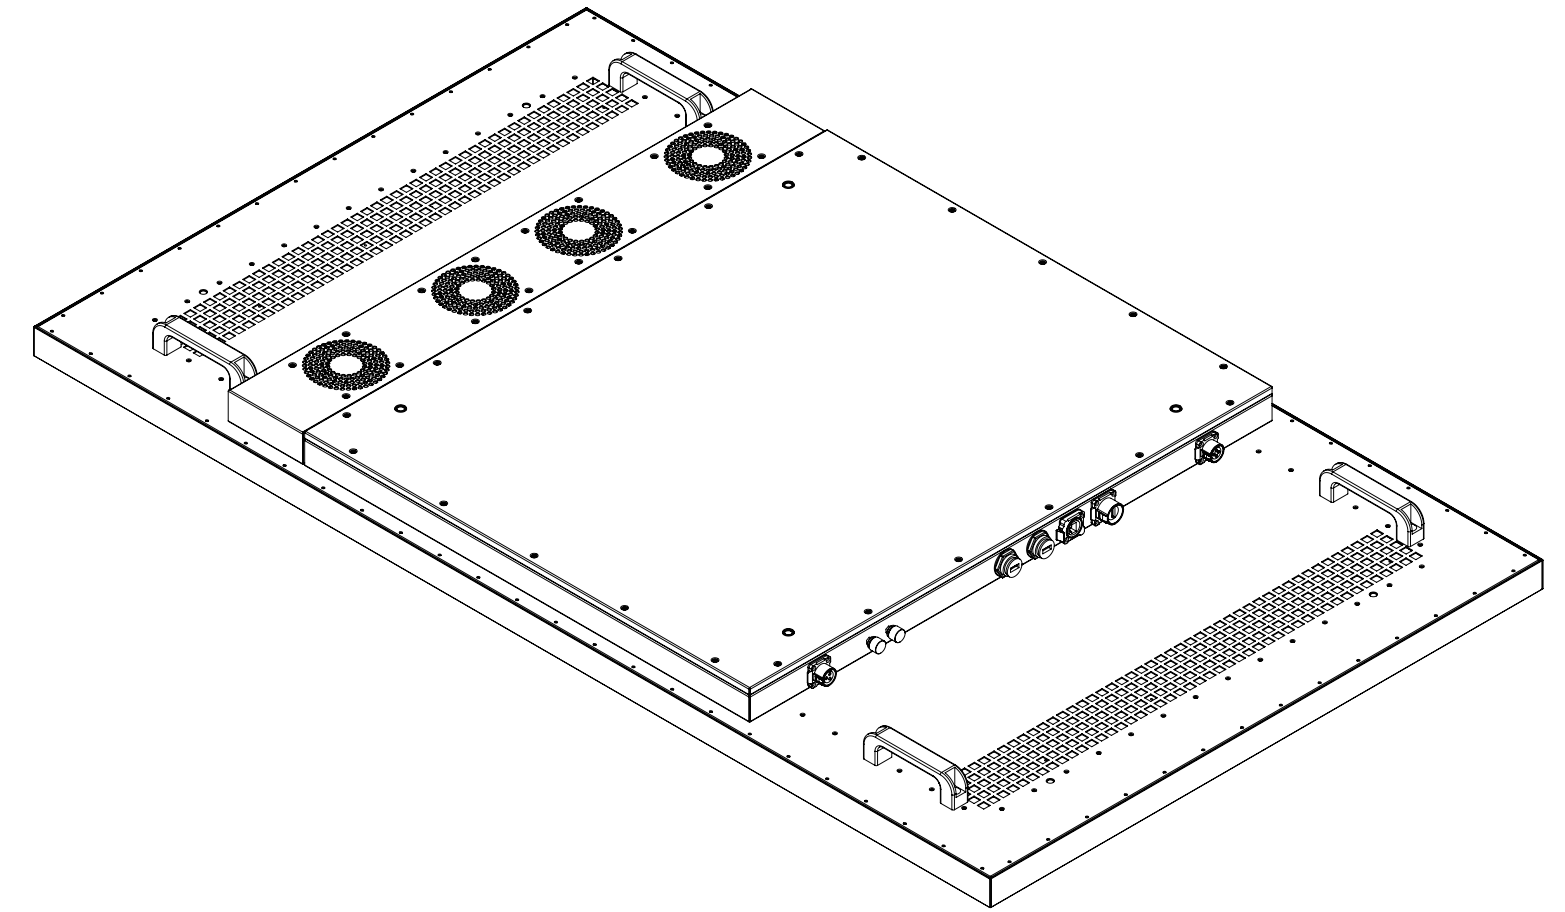

65 inch Outdoor Display

Screenage		Screenage Technology
Types :	Floor-standing	65 inch Outdoor Display
Size :	65"	
Model :	No.688	