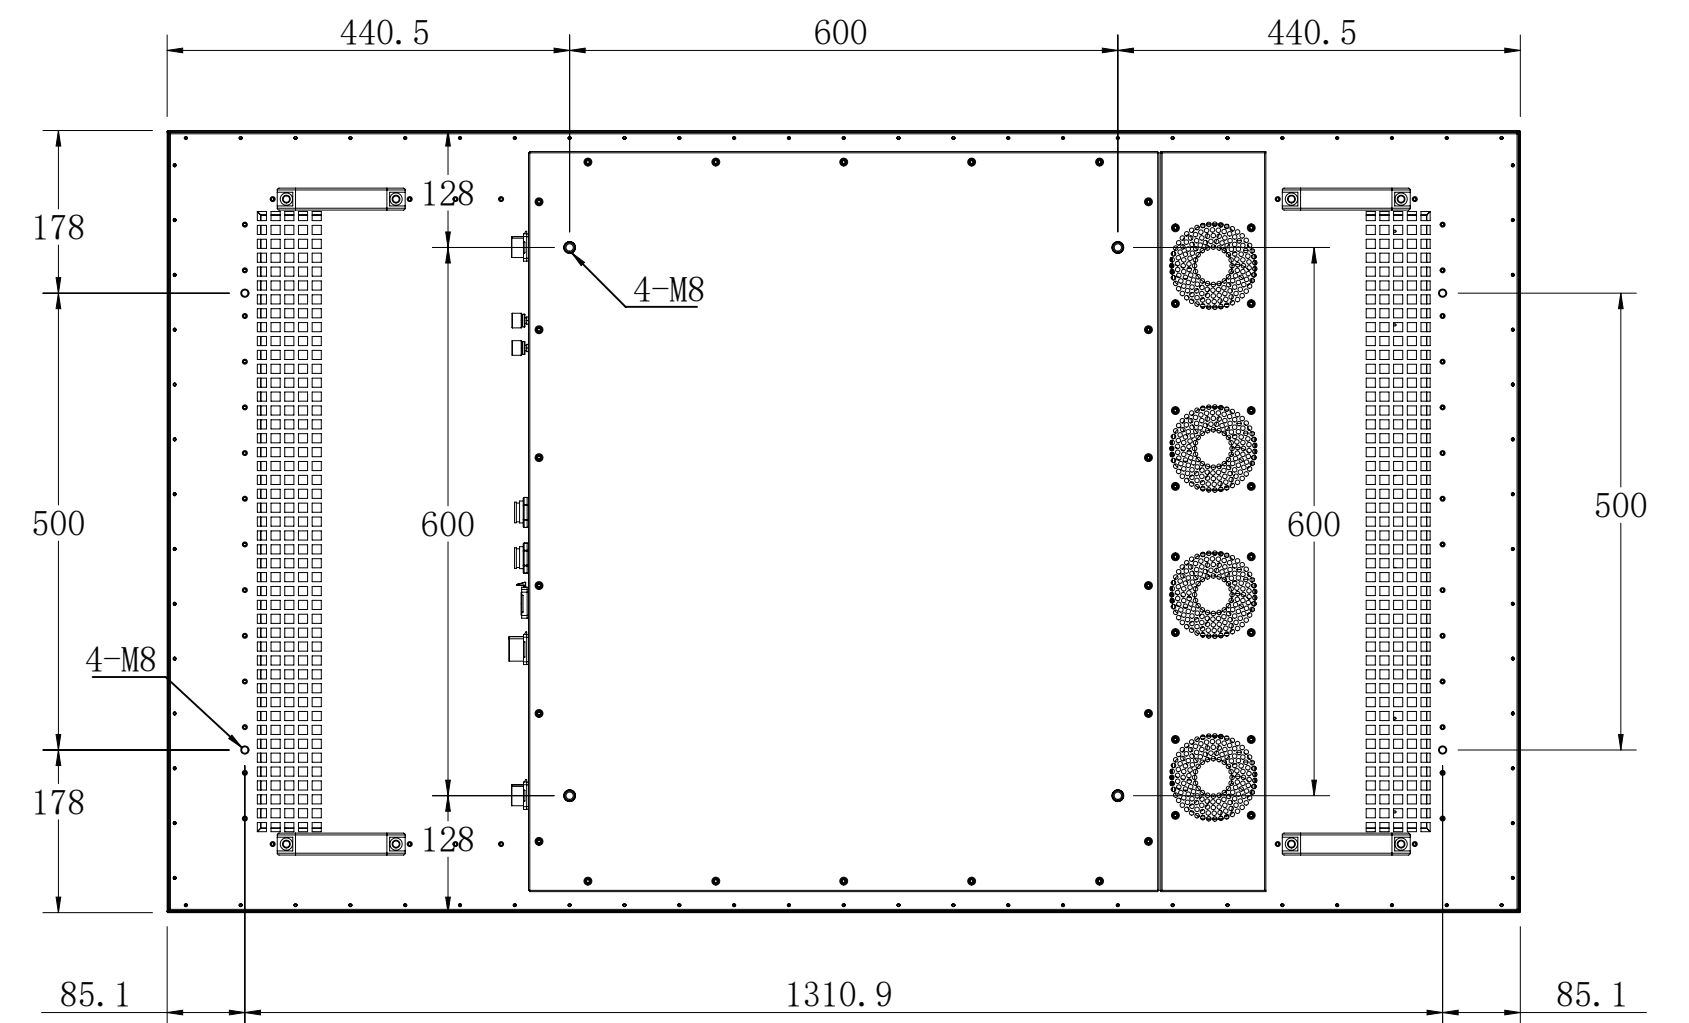

65 inch Outdoor Display

Screenage		Screenage Technology
Types :	Floor-standing	65 inch Outdoor Display
Size :	65"	
Model :	No.688	