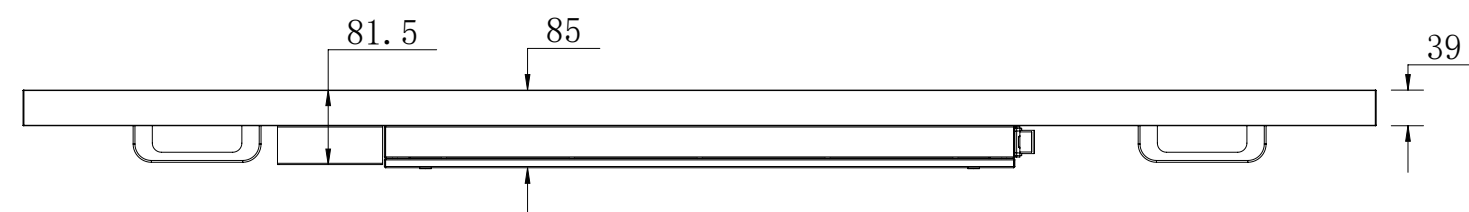

65 inch Outdoor Display

Screenage		Screenage Technology
Types :	Floor-standing	65 inch Outdoor Display
Size :	65"	
Model :	No.688	