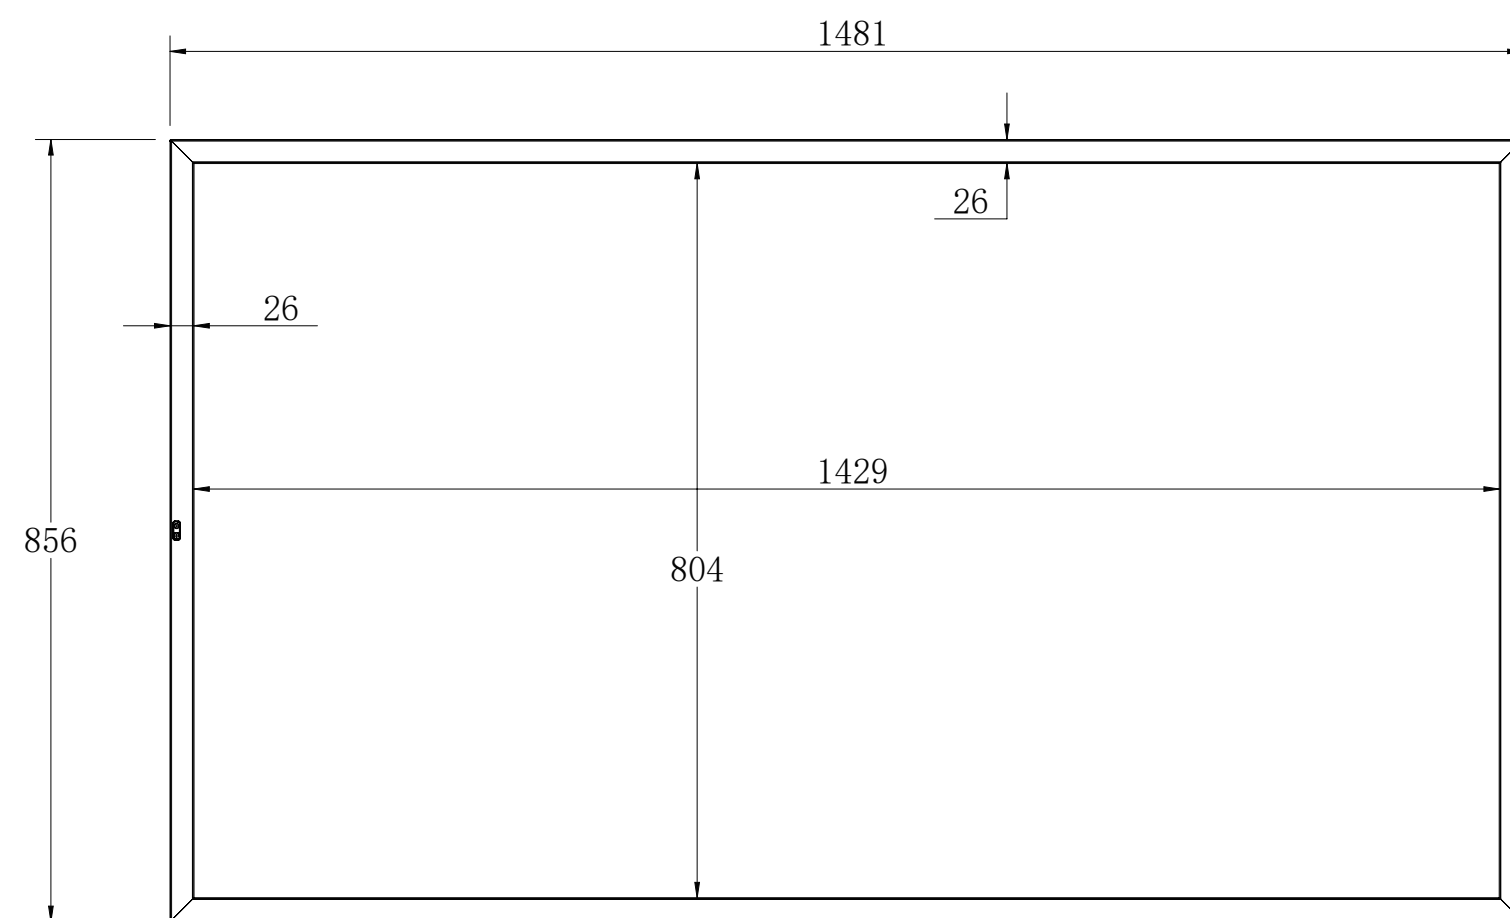

65 inch Outdoor Display

Screenage		Screenage Technology
Types :	Floor-standing	65 inch Outdoor Display
Size :	65"	
Model :	No.688	