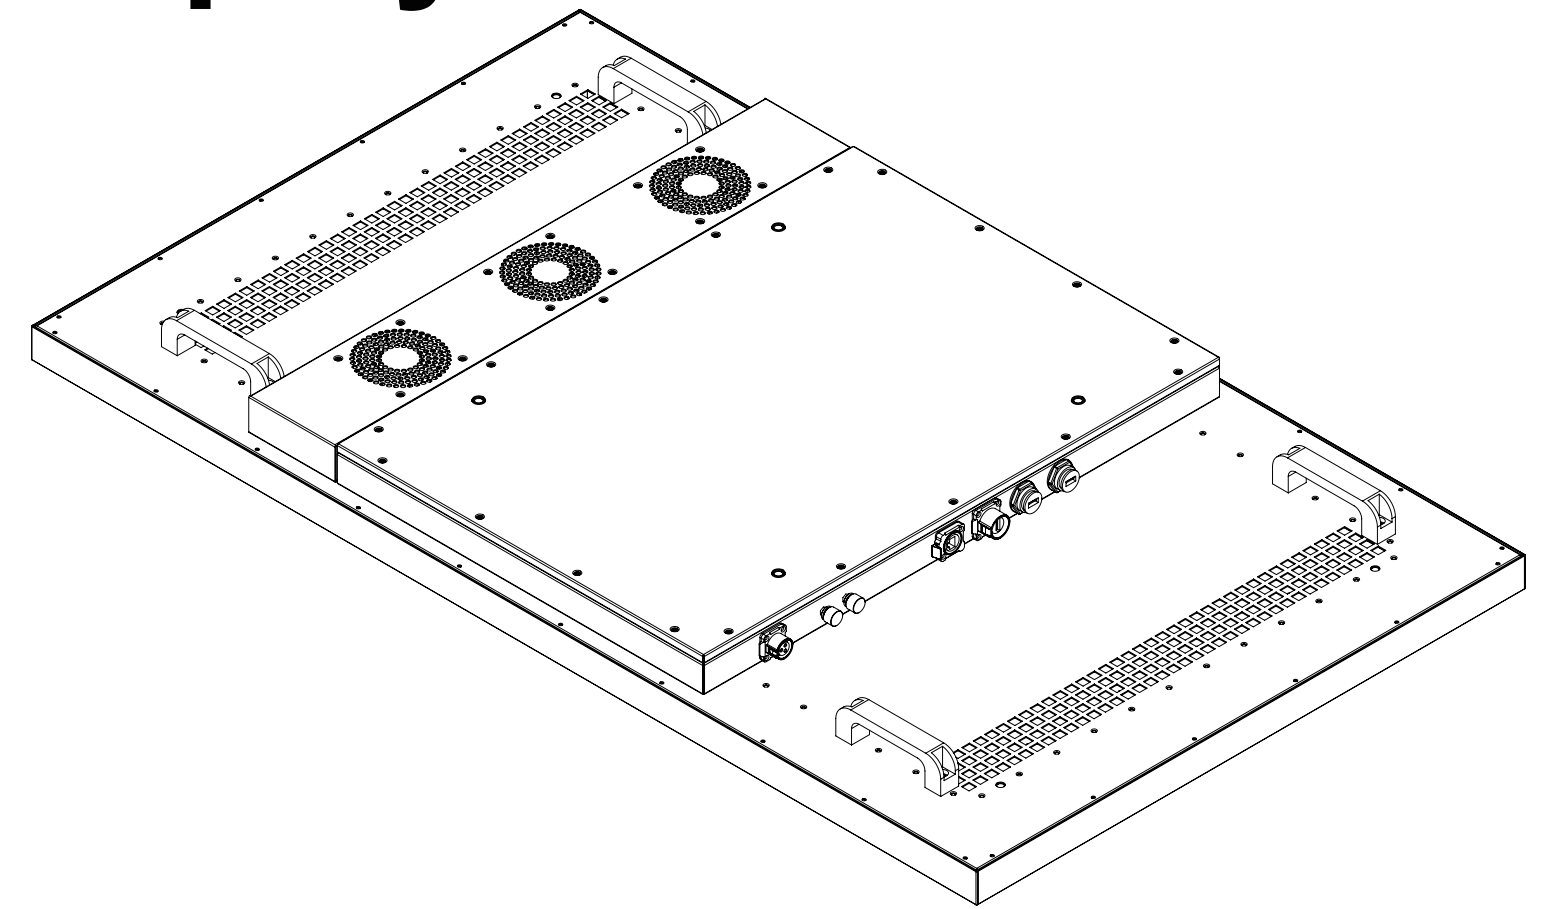

55 inch Outdoor Display

Screenage		Screenage Technology
Types :	Floor-standing	55 inch Outdoor Display
Size :	55"	
Model :	No.688	