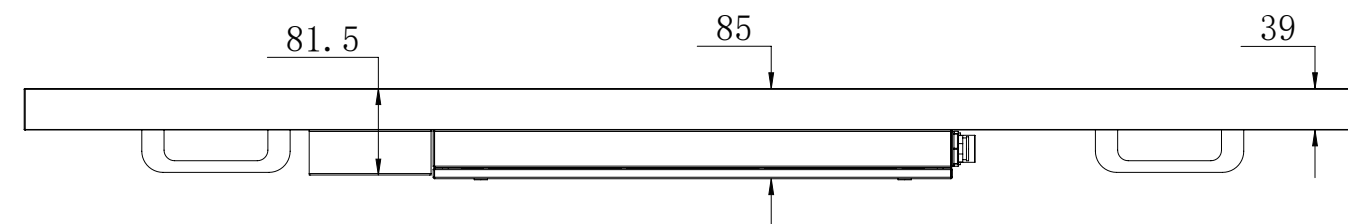

55 inch Outdoor Display

Screenage		Screenage Technology
Types :	Floor-standing	55 inch Outdoor Display
Size :	55"	
Model :	No.688	