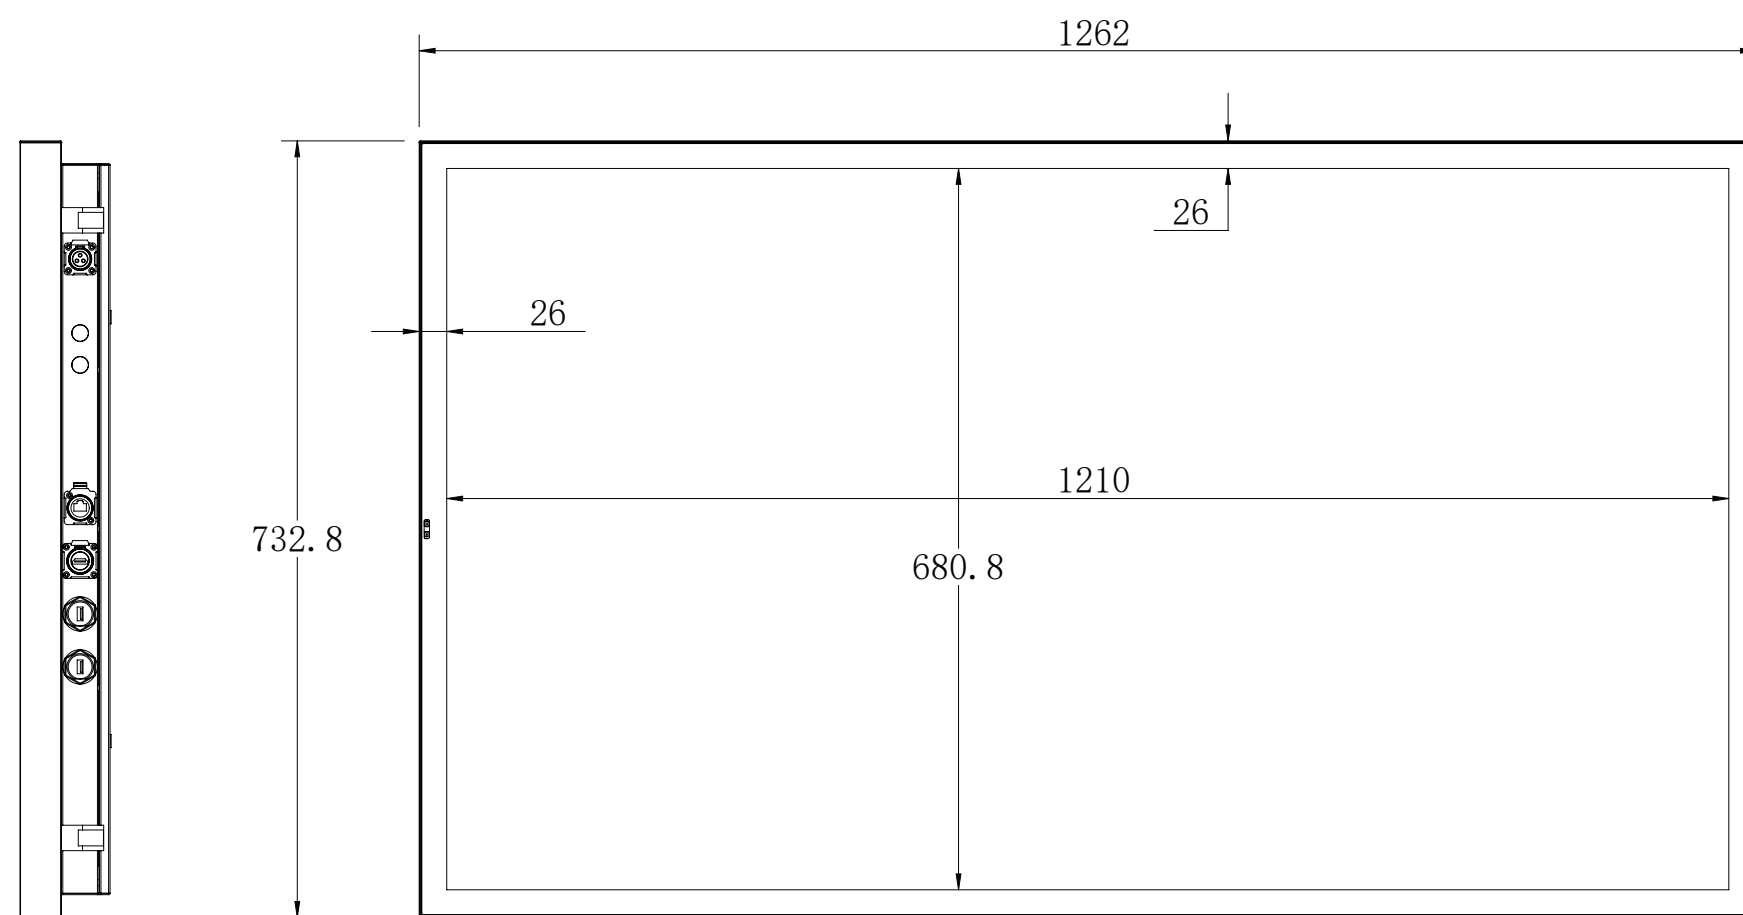

55 inch Outdoor Display

Screenage		Screenage Technology
Types :	Floor-standing	55 inch Outdoor Display
Size :	55"	
Model :	No.688	