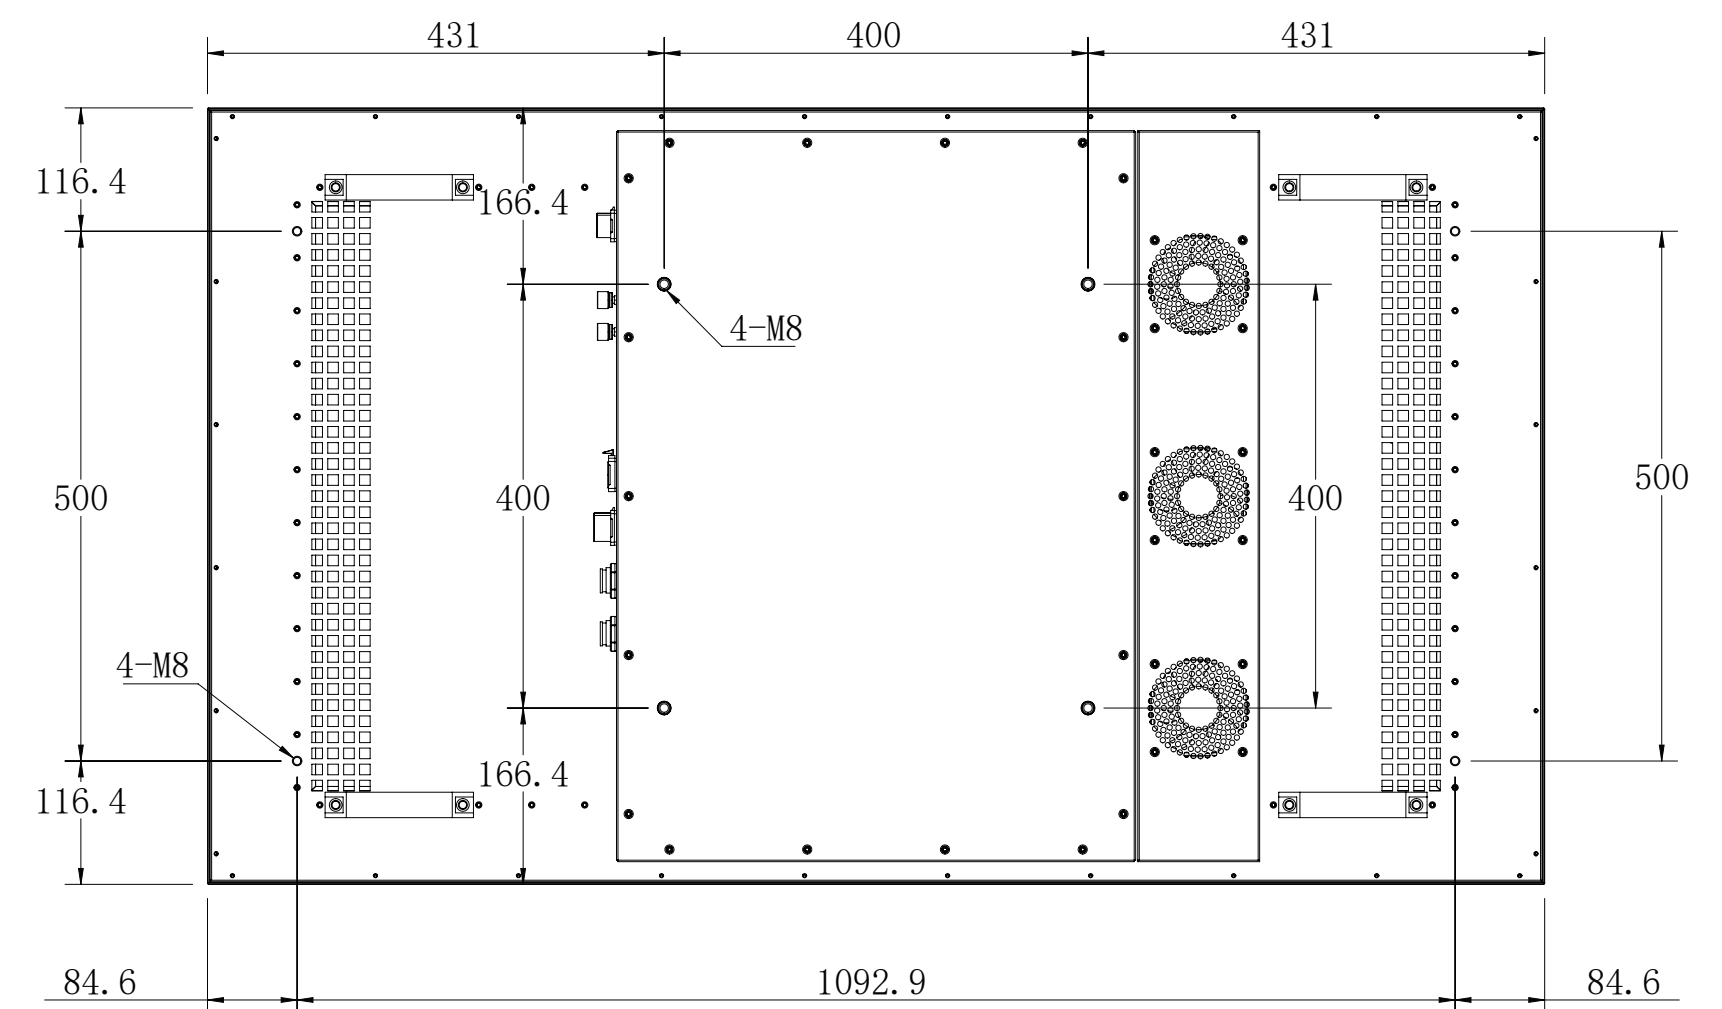

55 inch Outdoor Display

Screenage		Screenage Technology
Types :	Floor-standing	55 inch Outdoor Display
Size :	55"	
Model :	No.688	