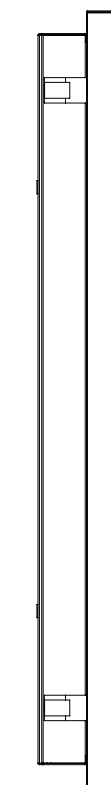

55 inch Outdoor Display

Screenage		Screenage Technology
Types :	Floor-standing	55 inch Outdoor Display
Size :	55"	
Model :	No.688	