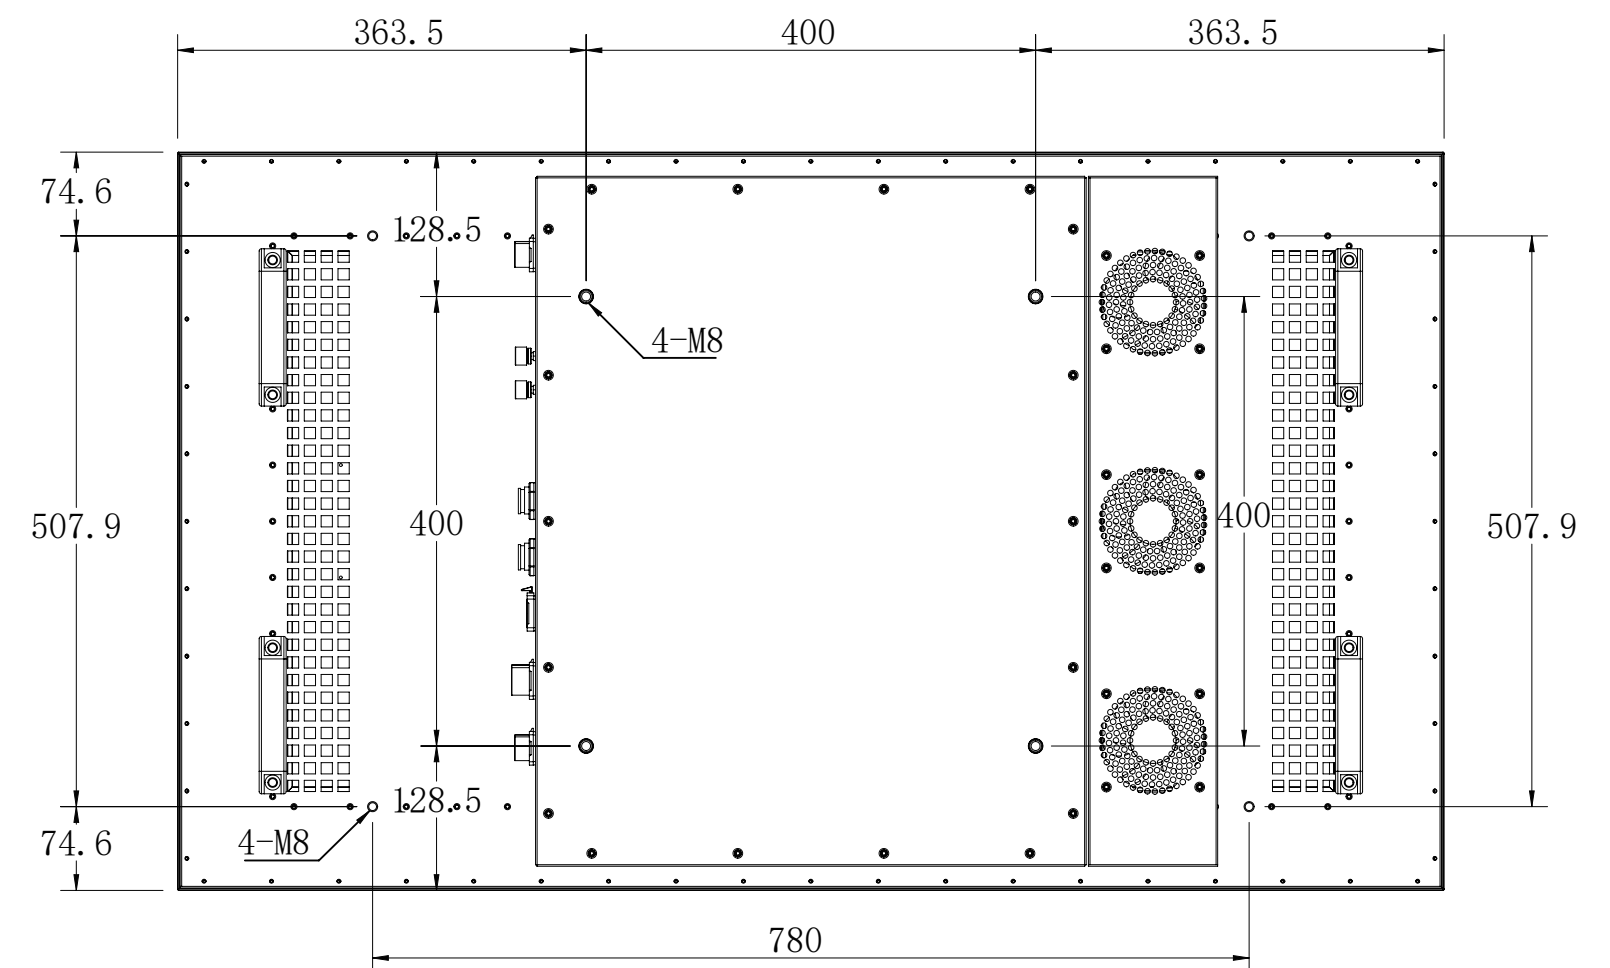

# 49 inch Outdoor Display

<b>Screenage</b>		<b>Screenage Technology</b>
Types :	Floor-standing	<b>49 inch Outdoor Display</b>
Size :	49"	
Model :	No.688	