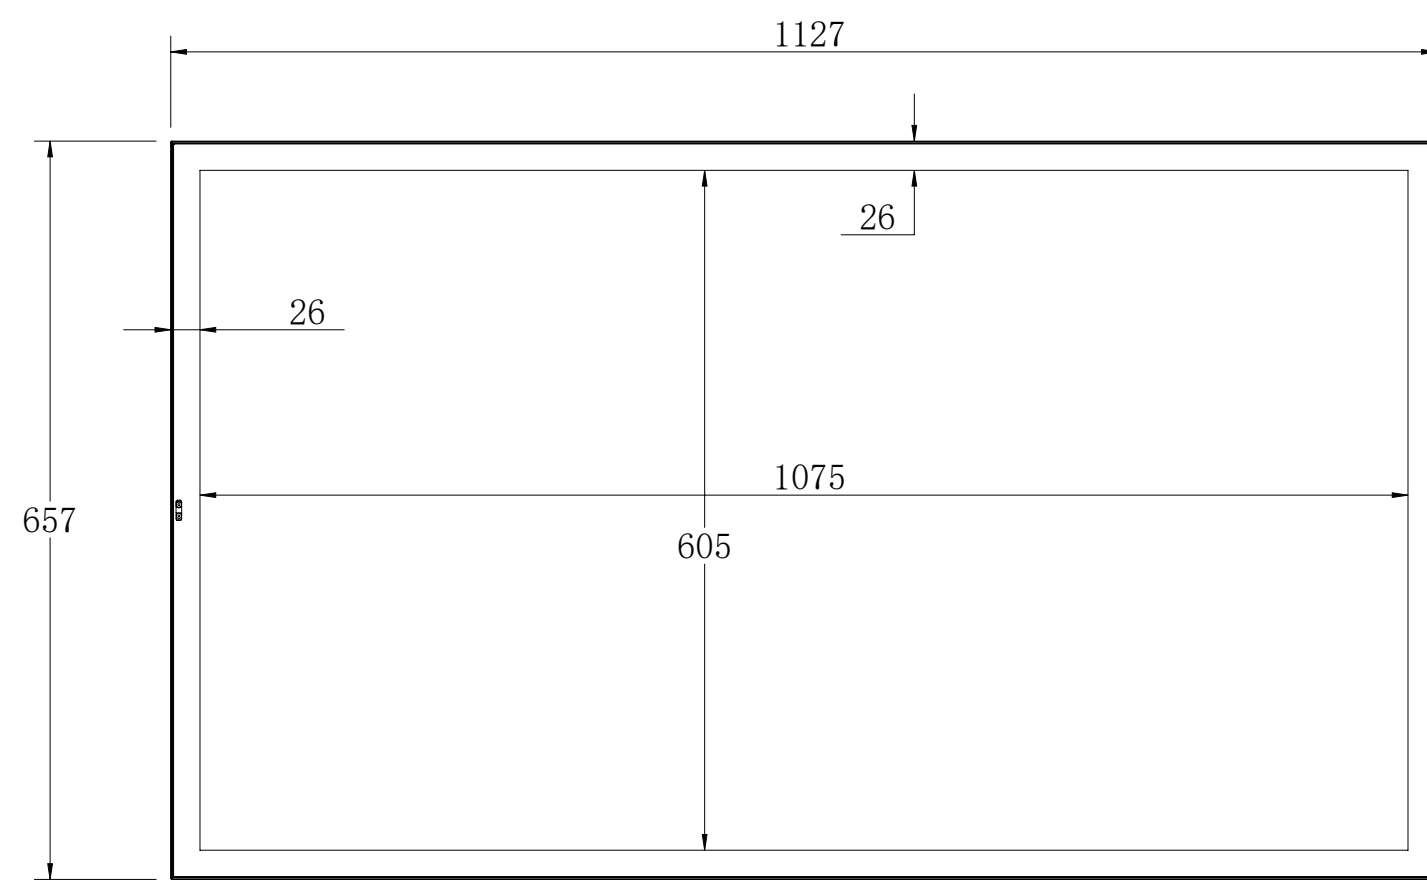

# 49 inch Outdoor Display

<b>Screenage</b>		<b>Screenage Technology</b>
Types :	Floor-standing	<b>49 inch Outdoor Display</b>
Size :	49"	
Model :	No.688	