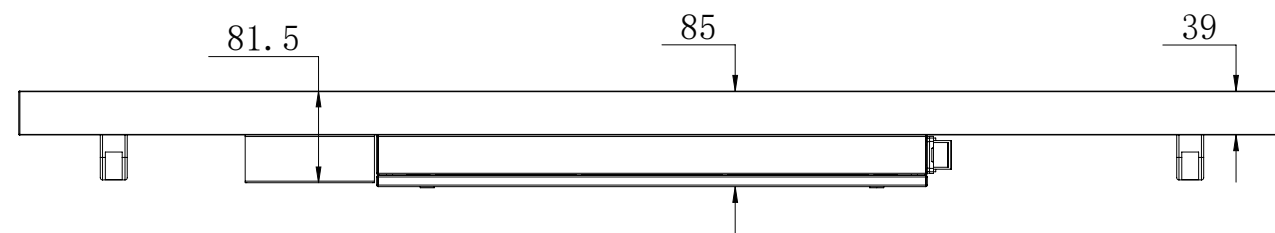

# 49 inch Outdoor Display

<b>Screenage</b>		<b>Screenage Technology</b>
Types :	Floor-standing	<b>49 inch Outdoor Display</b>
Size :	49"	
Model :	No.688	