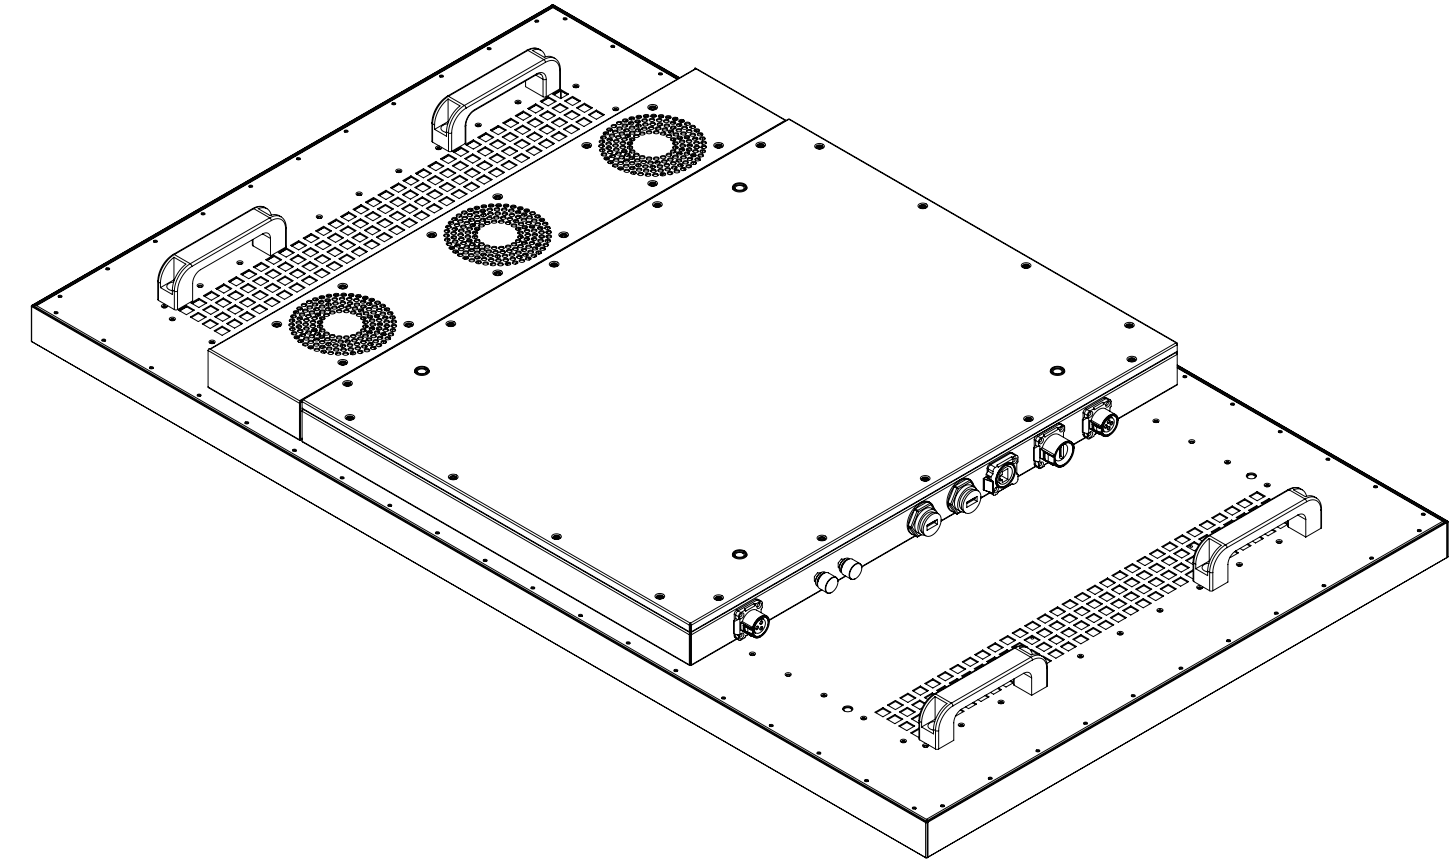

# 49 inch Outdoor Display

<b>Screenage</b>		<b>Screenage Technology</b>
Types :	Floor-standing	<b>49 inch Outdoor Display</b>
Size :	49"	
Model :	No.688	