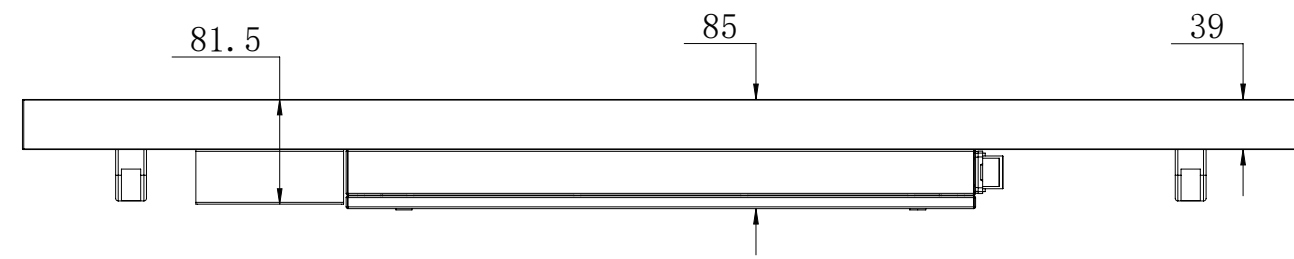

43 inch Outdoor Display

Screenage		Screenage Technology
Types :	Floor-standing	43 inch Outdoor Display
Size :	43"	
Model :	No.688	