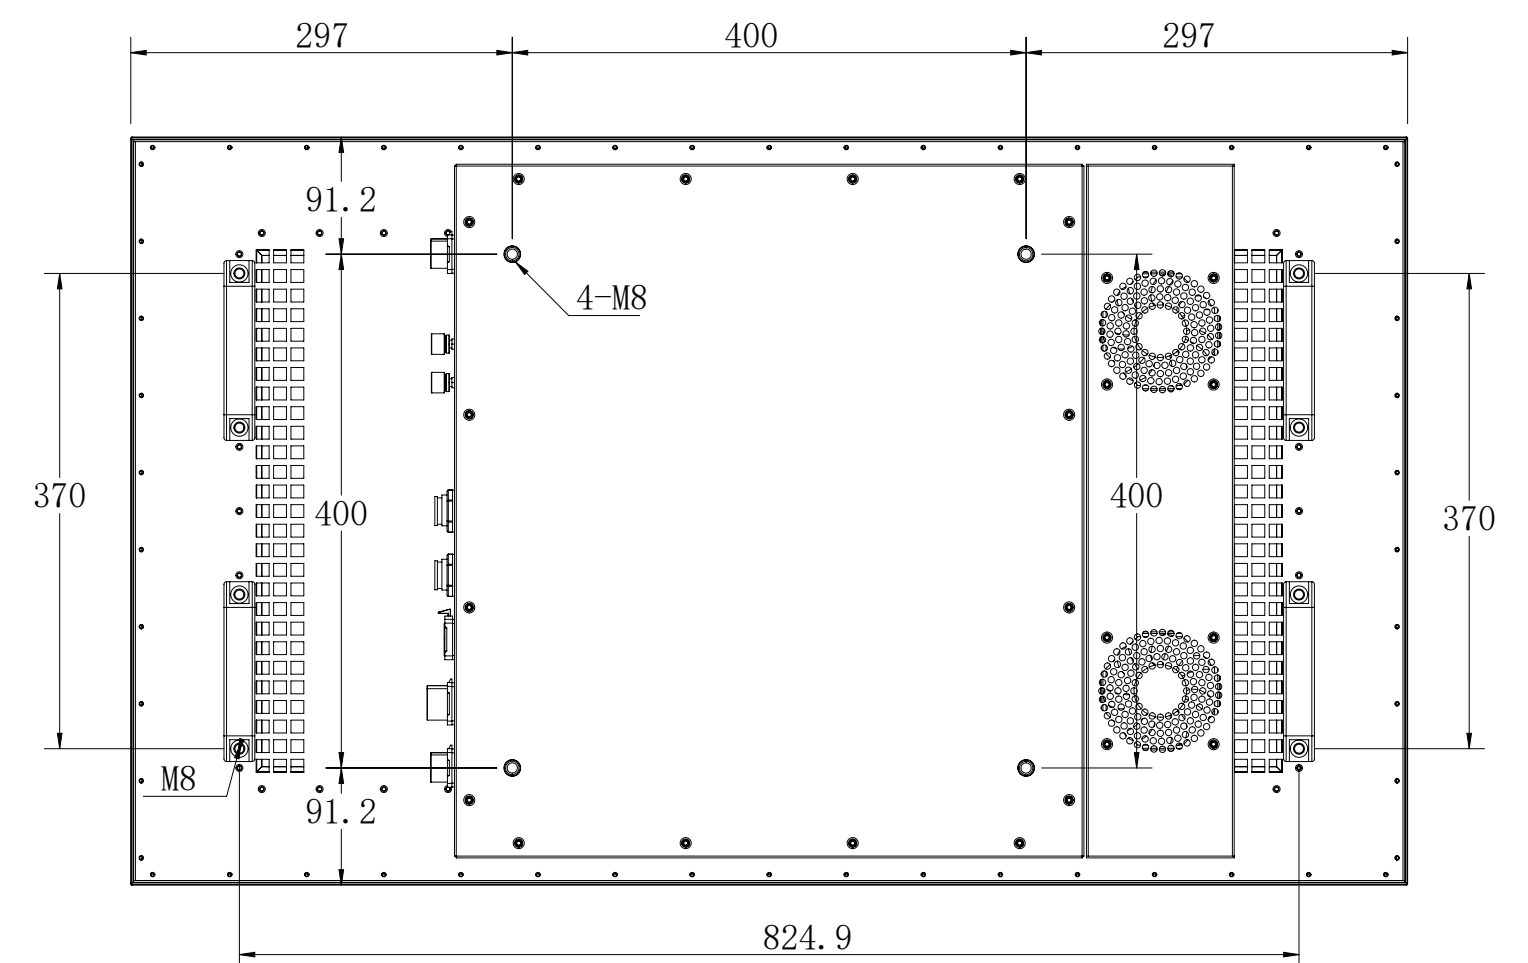

43 inch Outdoor Display

Screenage		Screenage Technology
Types :	Floor-standing	43 inch Outdoor Display
Size :	43"	
Model :	No.688	