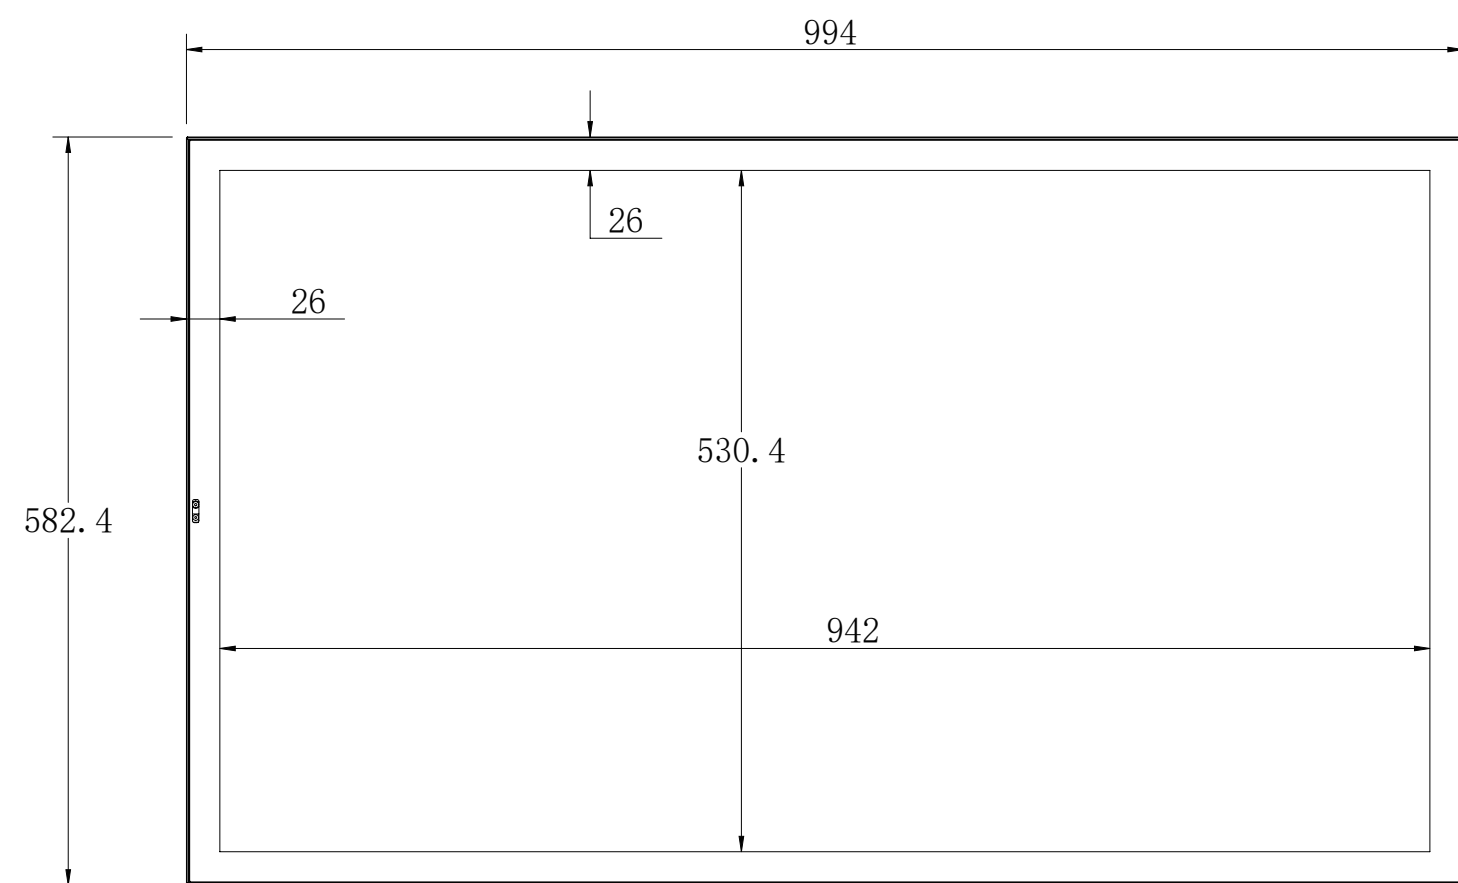

43 inch Outdoor Display

Screenage		Screenage Technology
Types :	Floor-standing	43 inch Outdoor Display
Size :	43"	
Model :	No.688	