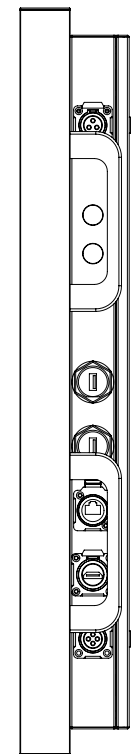

43 inch Outdoor Display

Screenage		Screenage Technology
Types :	Floor-standing	43 inch Outdoor Display
Size :	43"	
Model :	No.688	