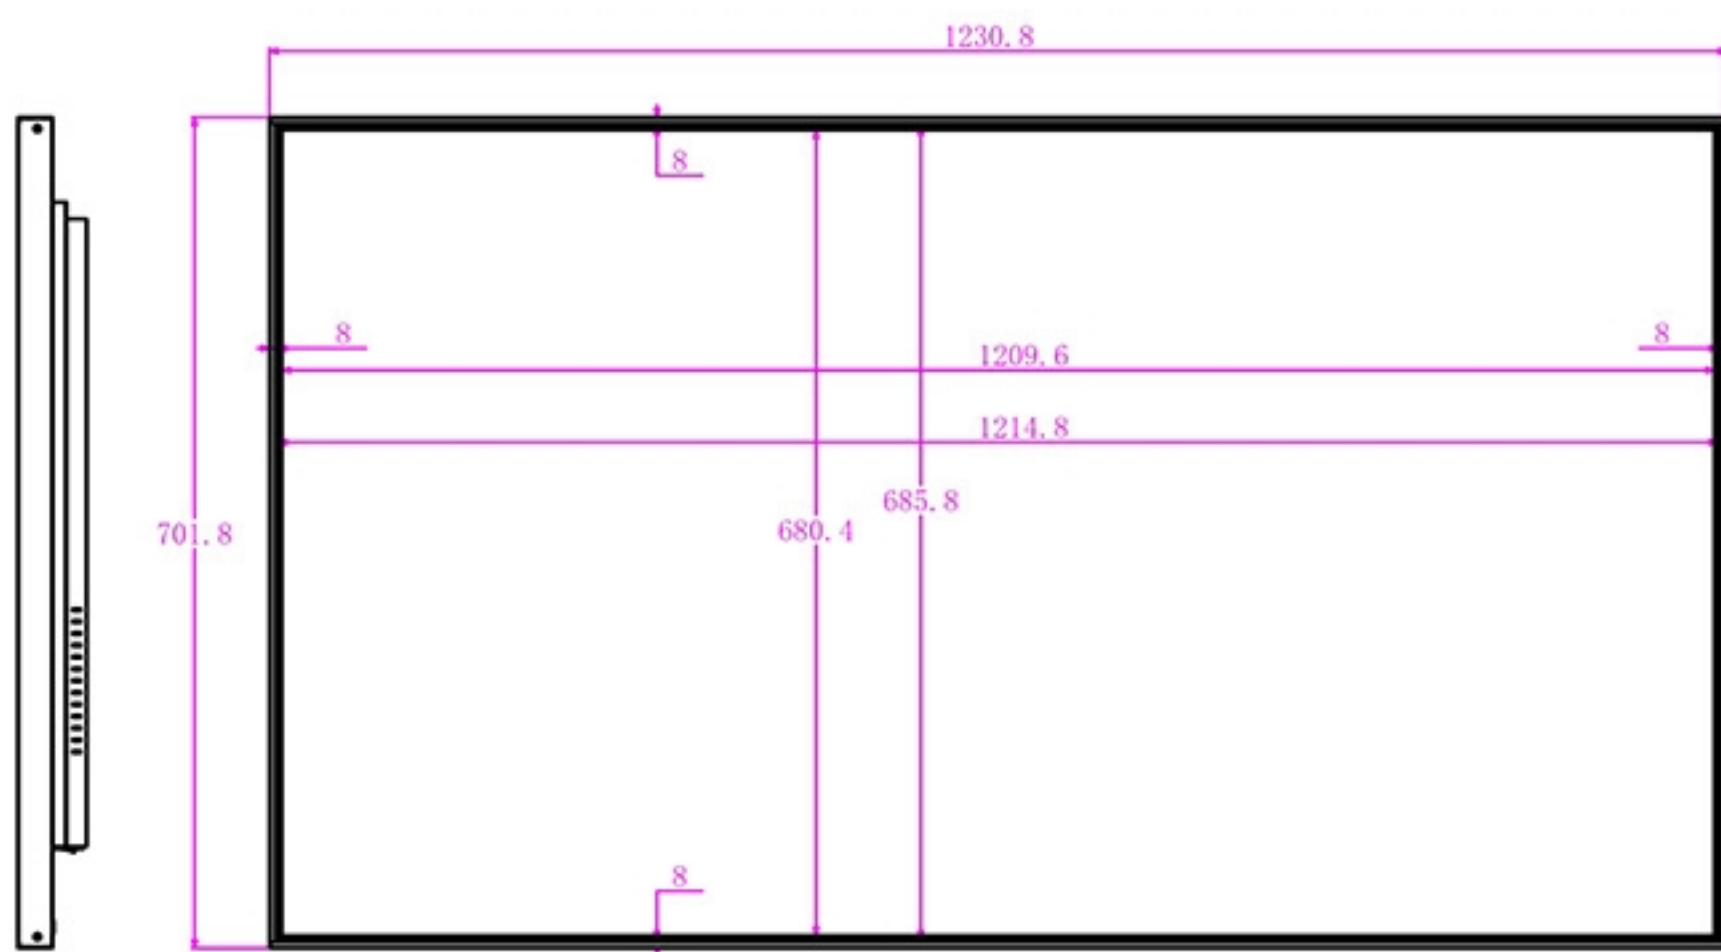

55 inch Super narrow LCD monitor

Screenage		Shenzhen Screenage Electronics Co., Ltd.
Types :	Wall mounted	55 inch Super narrow LCD monitor
Size :	55 inch	
Model :	580	