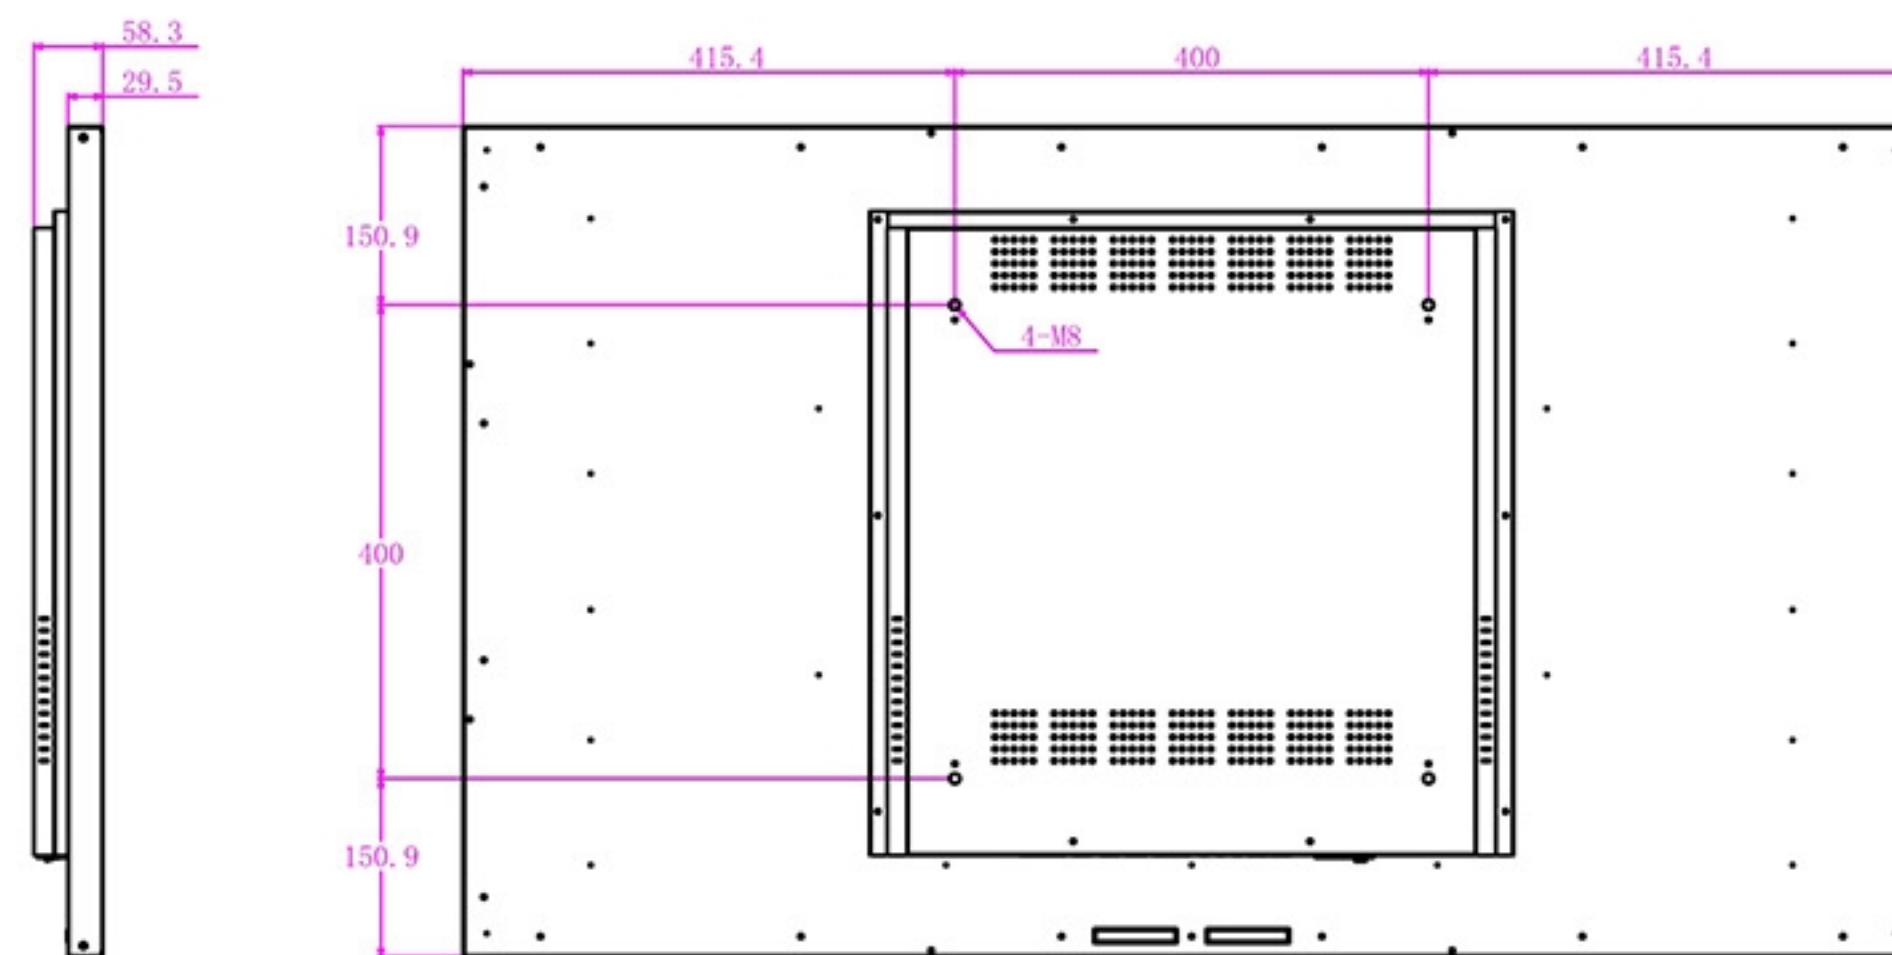

55 inch Super narrow LCD monitor

Screenage		Shenzhen Screenage Electronics Co., Ltd.
Types :	Wall mounted	55 inch Super narrow LCD monitor
Size :	55 inch	
Model :	580	