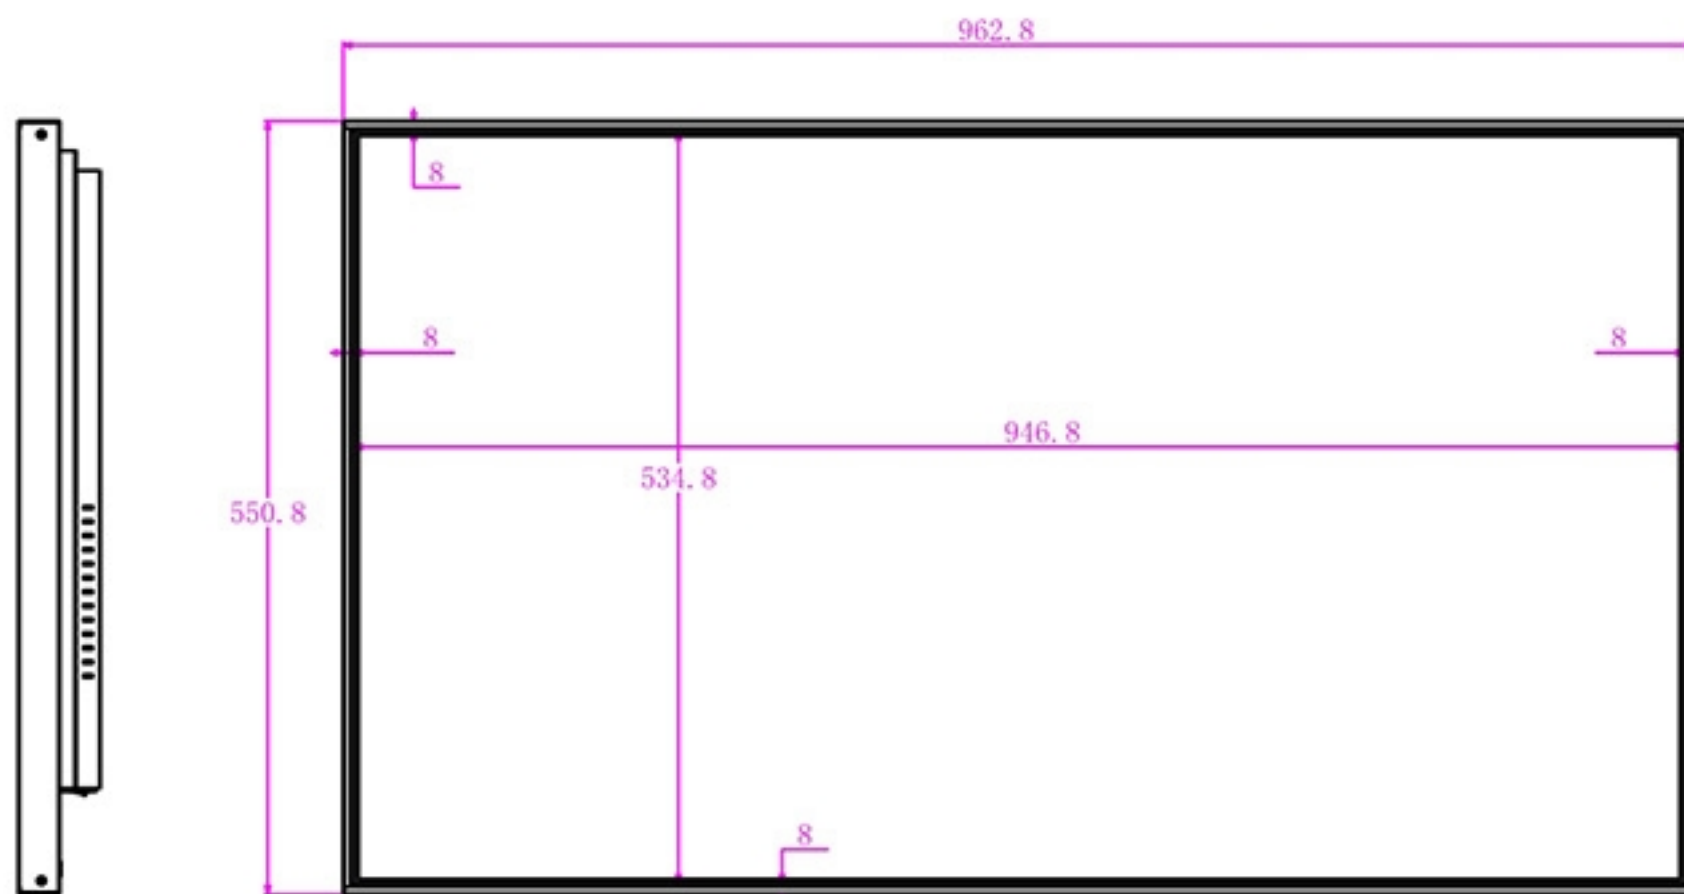

43 inch Super narrow LCD monitor

Screenage		Shenzhen Screenage Electronics Co., Ltd.
Types :	Wall mounted	43 inch Super narrow LCD monitor
Size :	43 inch	
Model :	580	