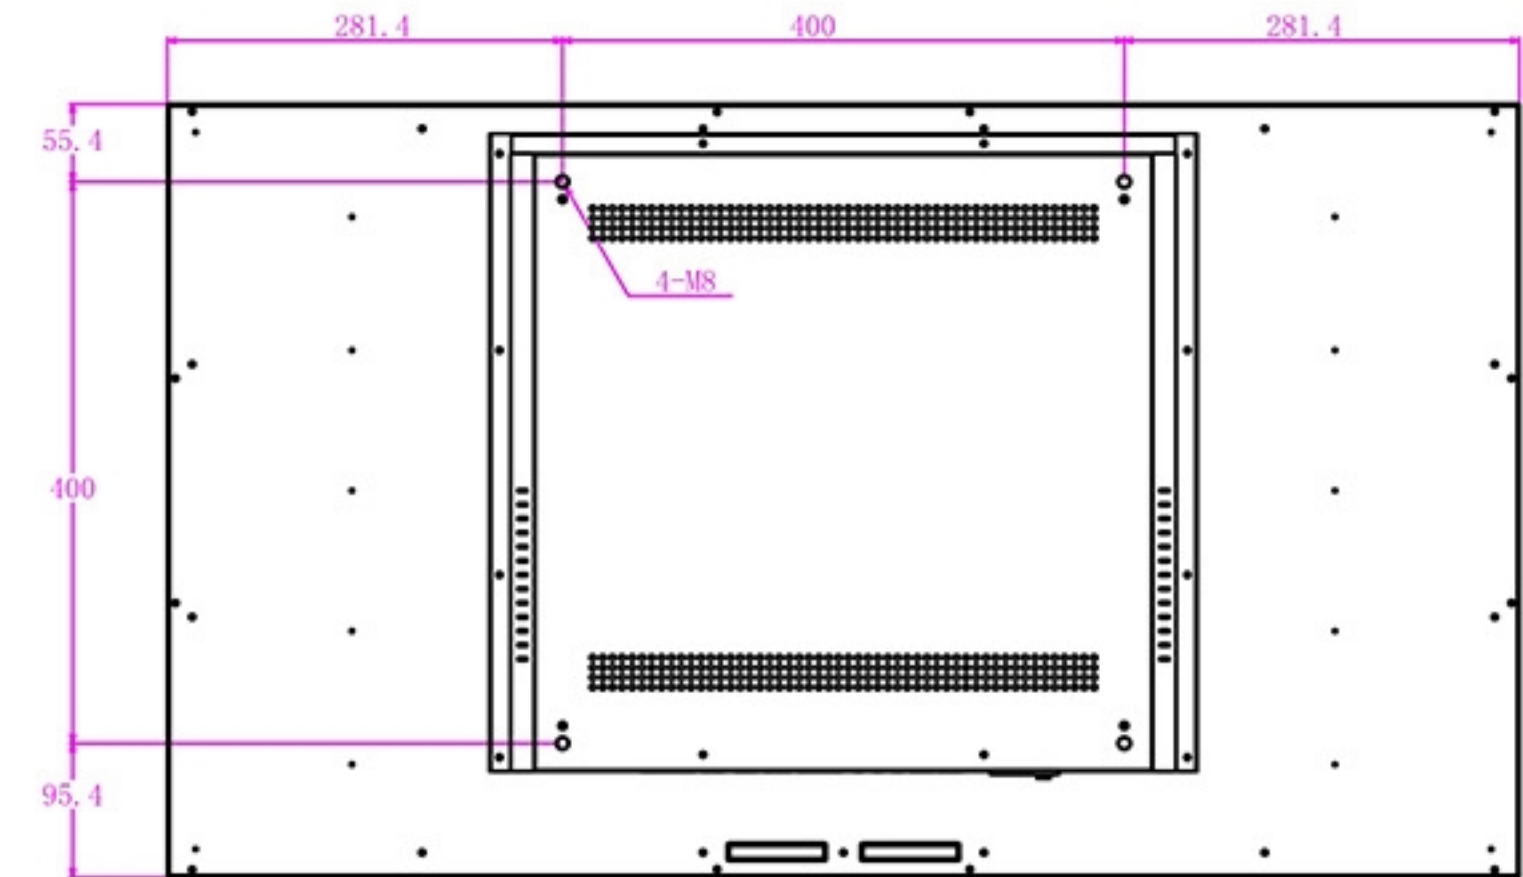

43 inch Super narrow LCD monitor

Screenage		Shenzhen Screenage Electronics Co., Ltd.
Types :	Wall mounted	43 inch Super narrow LCD monitor
Size :	43 inch	
Model :	580	