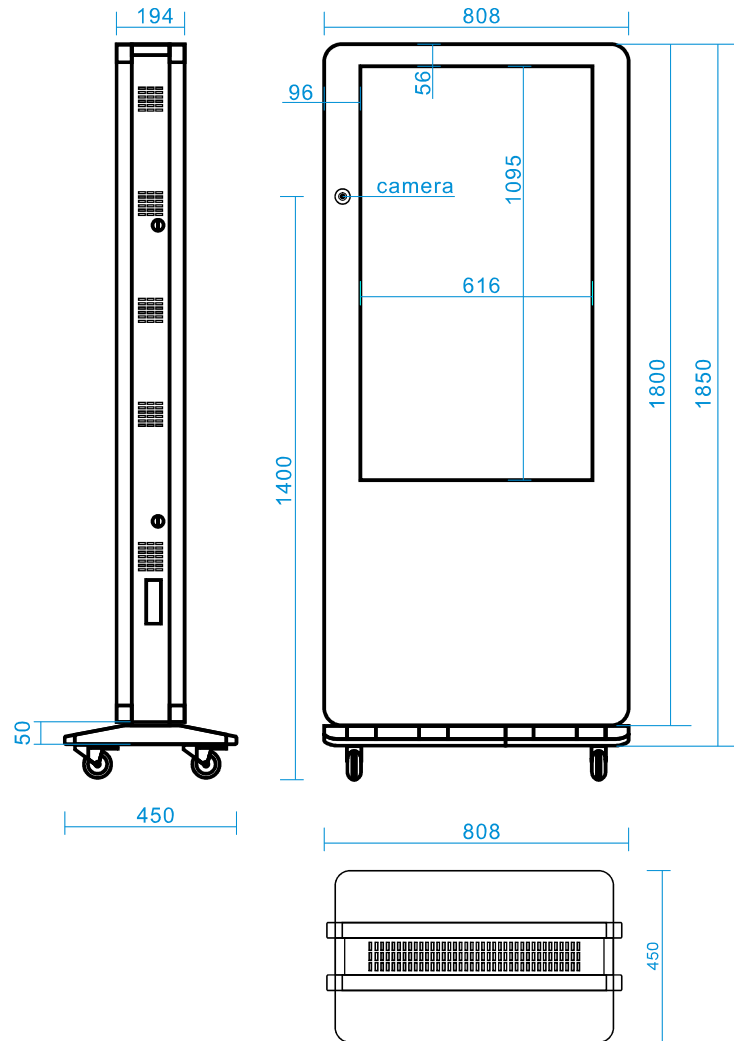

49 inch Double Touch

Front

Back

Screenage		Shenzhen Screenage Electronics Co., Ltd.
Types :	Bracket type	49 inch Double Touch
Size :	49"	
Model :	No.	