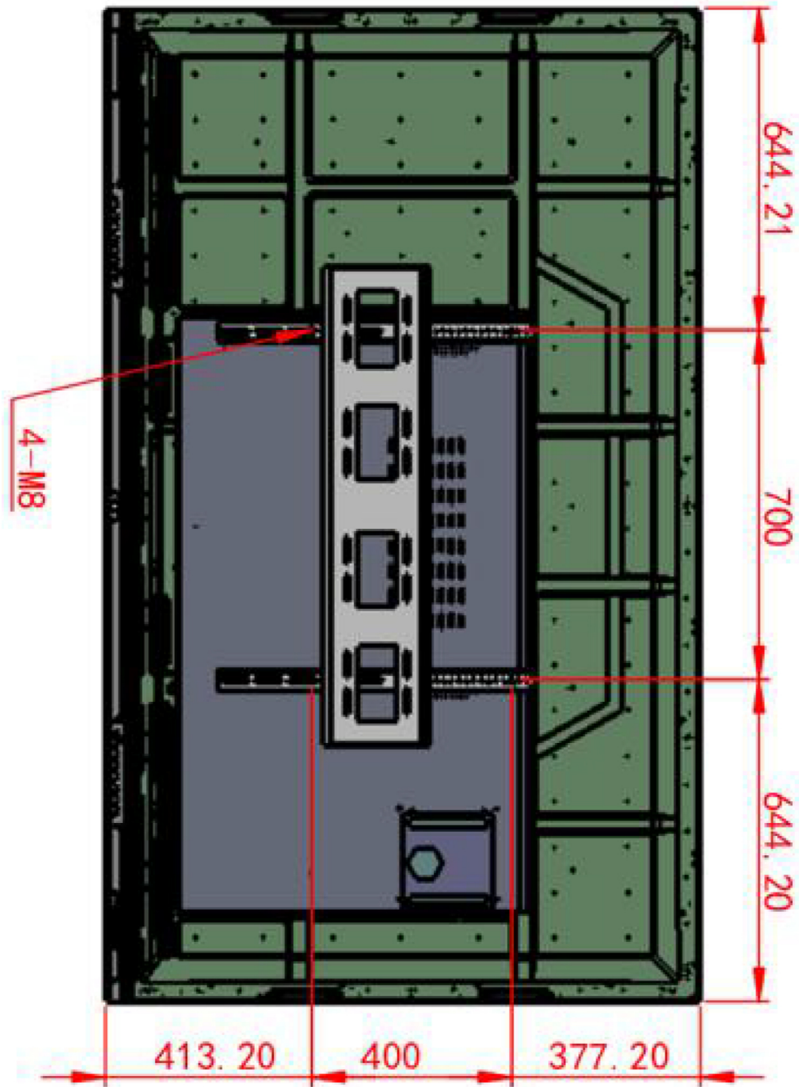

85 inch Touch white board

Screenage		Shenzhen Screenage Electronics Co., Ltd.
Types :	Wall-mounted	85 inch Touch white board
Size :	85inch	
Model :	No.421	