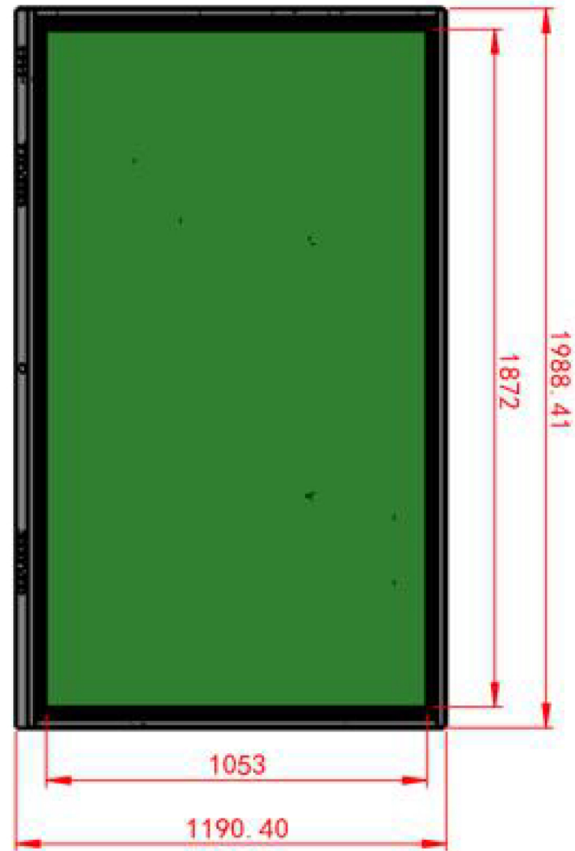

85 inch Touch white board

Screenage		Shenzhen Screenage Electronics Co., Ltd.
Types :	Wall-mounted	85 inch Touch white board
Size :	85inch	
Model :	No.421	