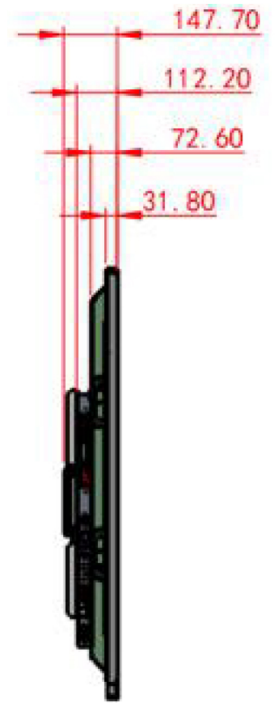

85 inch Touch white board

Screenage		Shenzhen Screenage Electronics Co., Ltd.
Types :	Wall-mounted	85 inch Touch white board
Size :	85inch	
Model :	No.421	