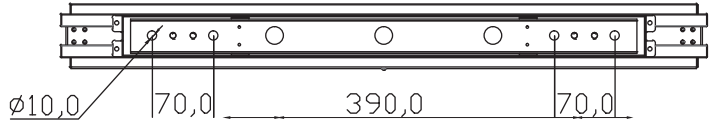

49 inch Window Facing Display

Screenage		Screenage Technology
Types :	Hanging	49 inch Window Facing Display
Size :	49"	
Model :	530XH	