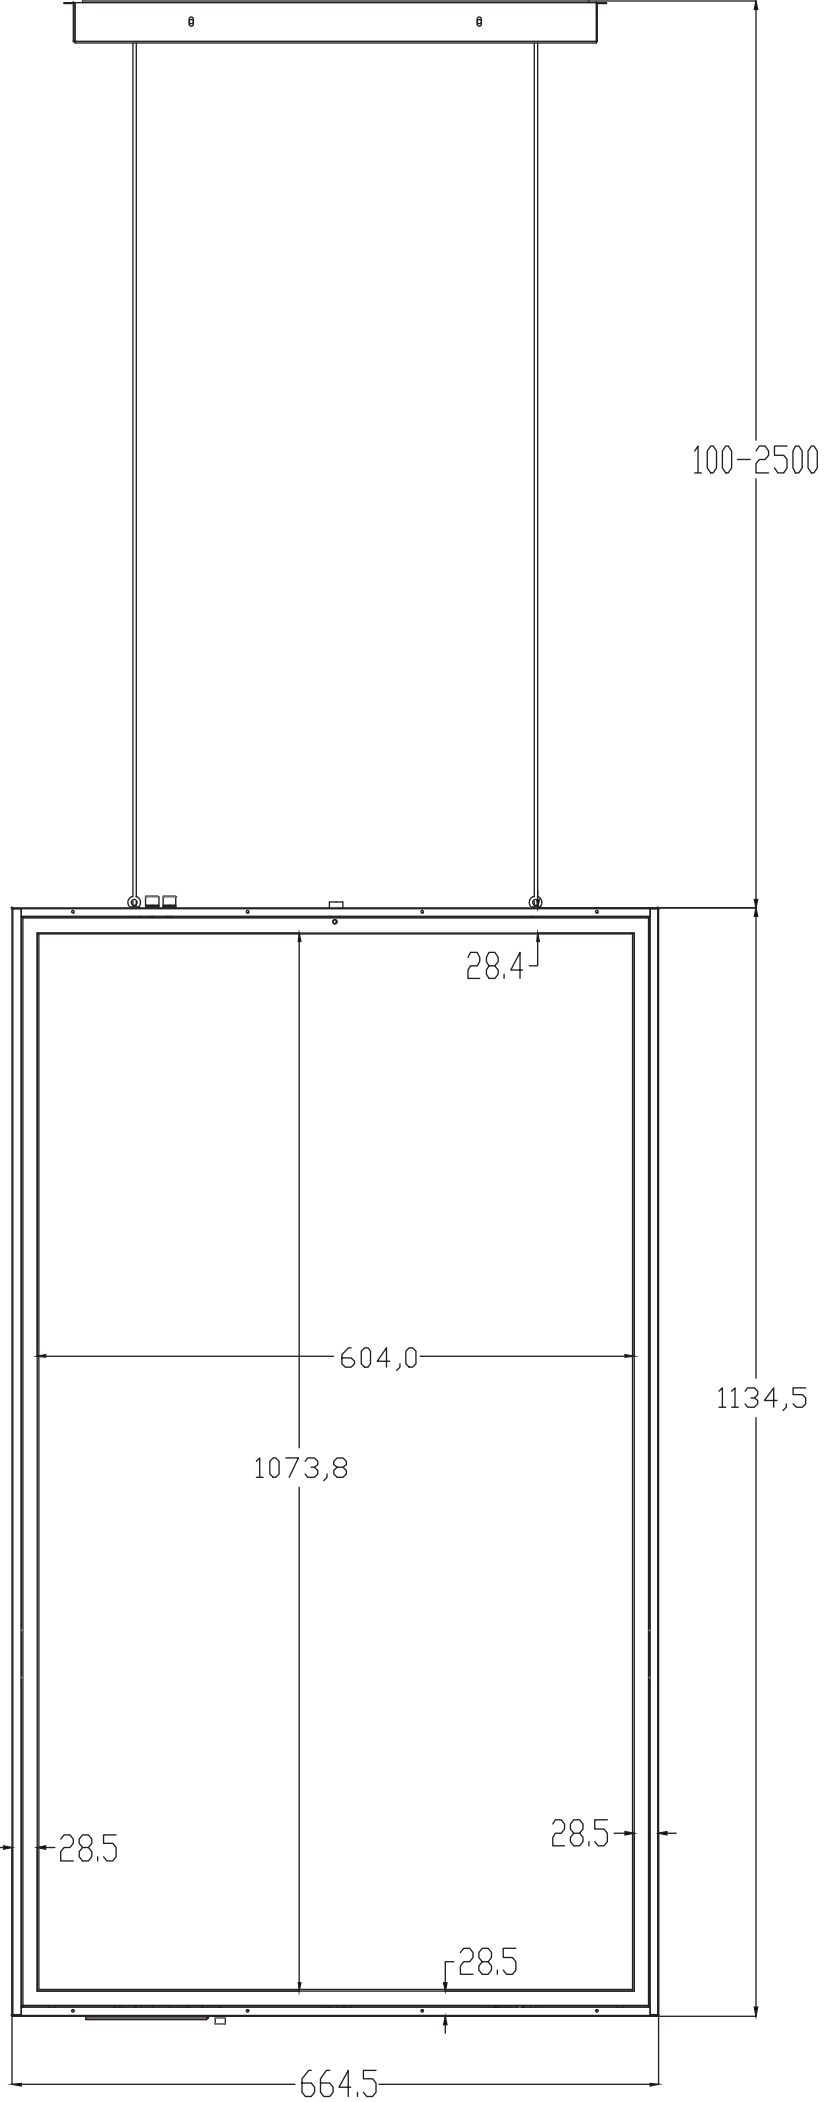

49 inch Window Facing Display

Screenage		Screenage Technology
Types :	Hanging	49 inch Window Facing Display
Size :	49"	
Model :	530XH	