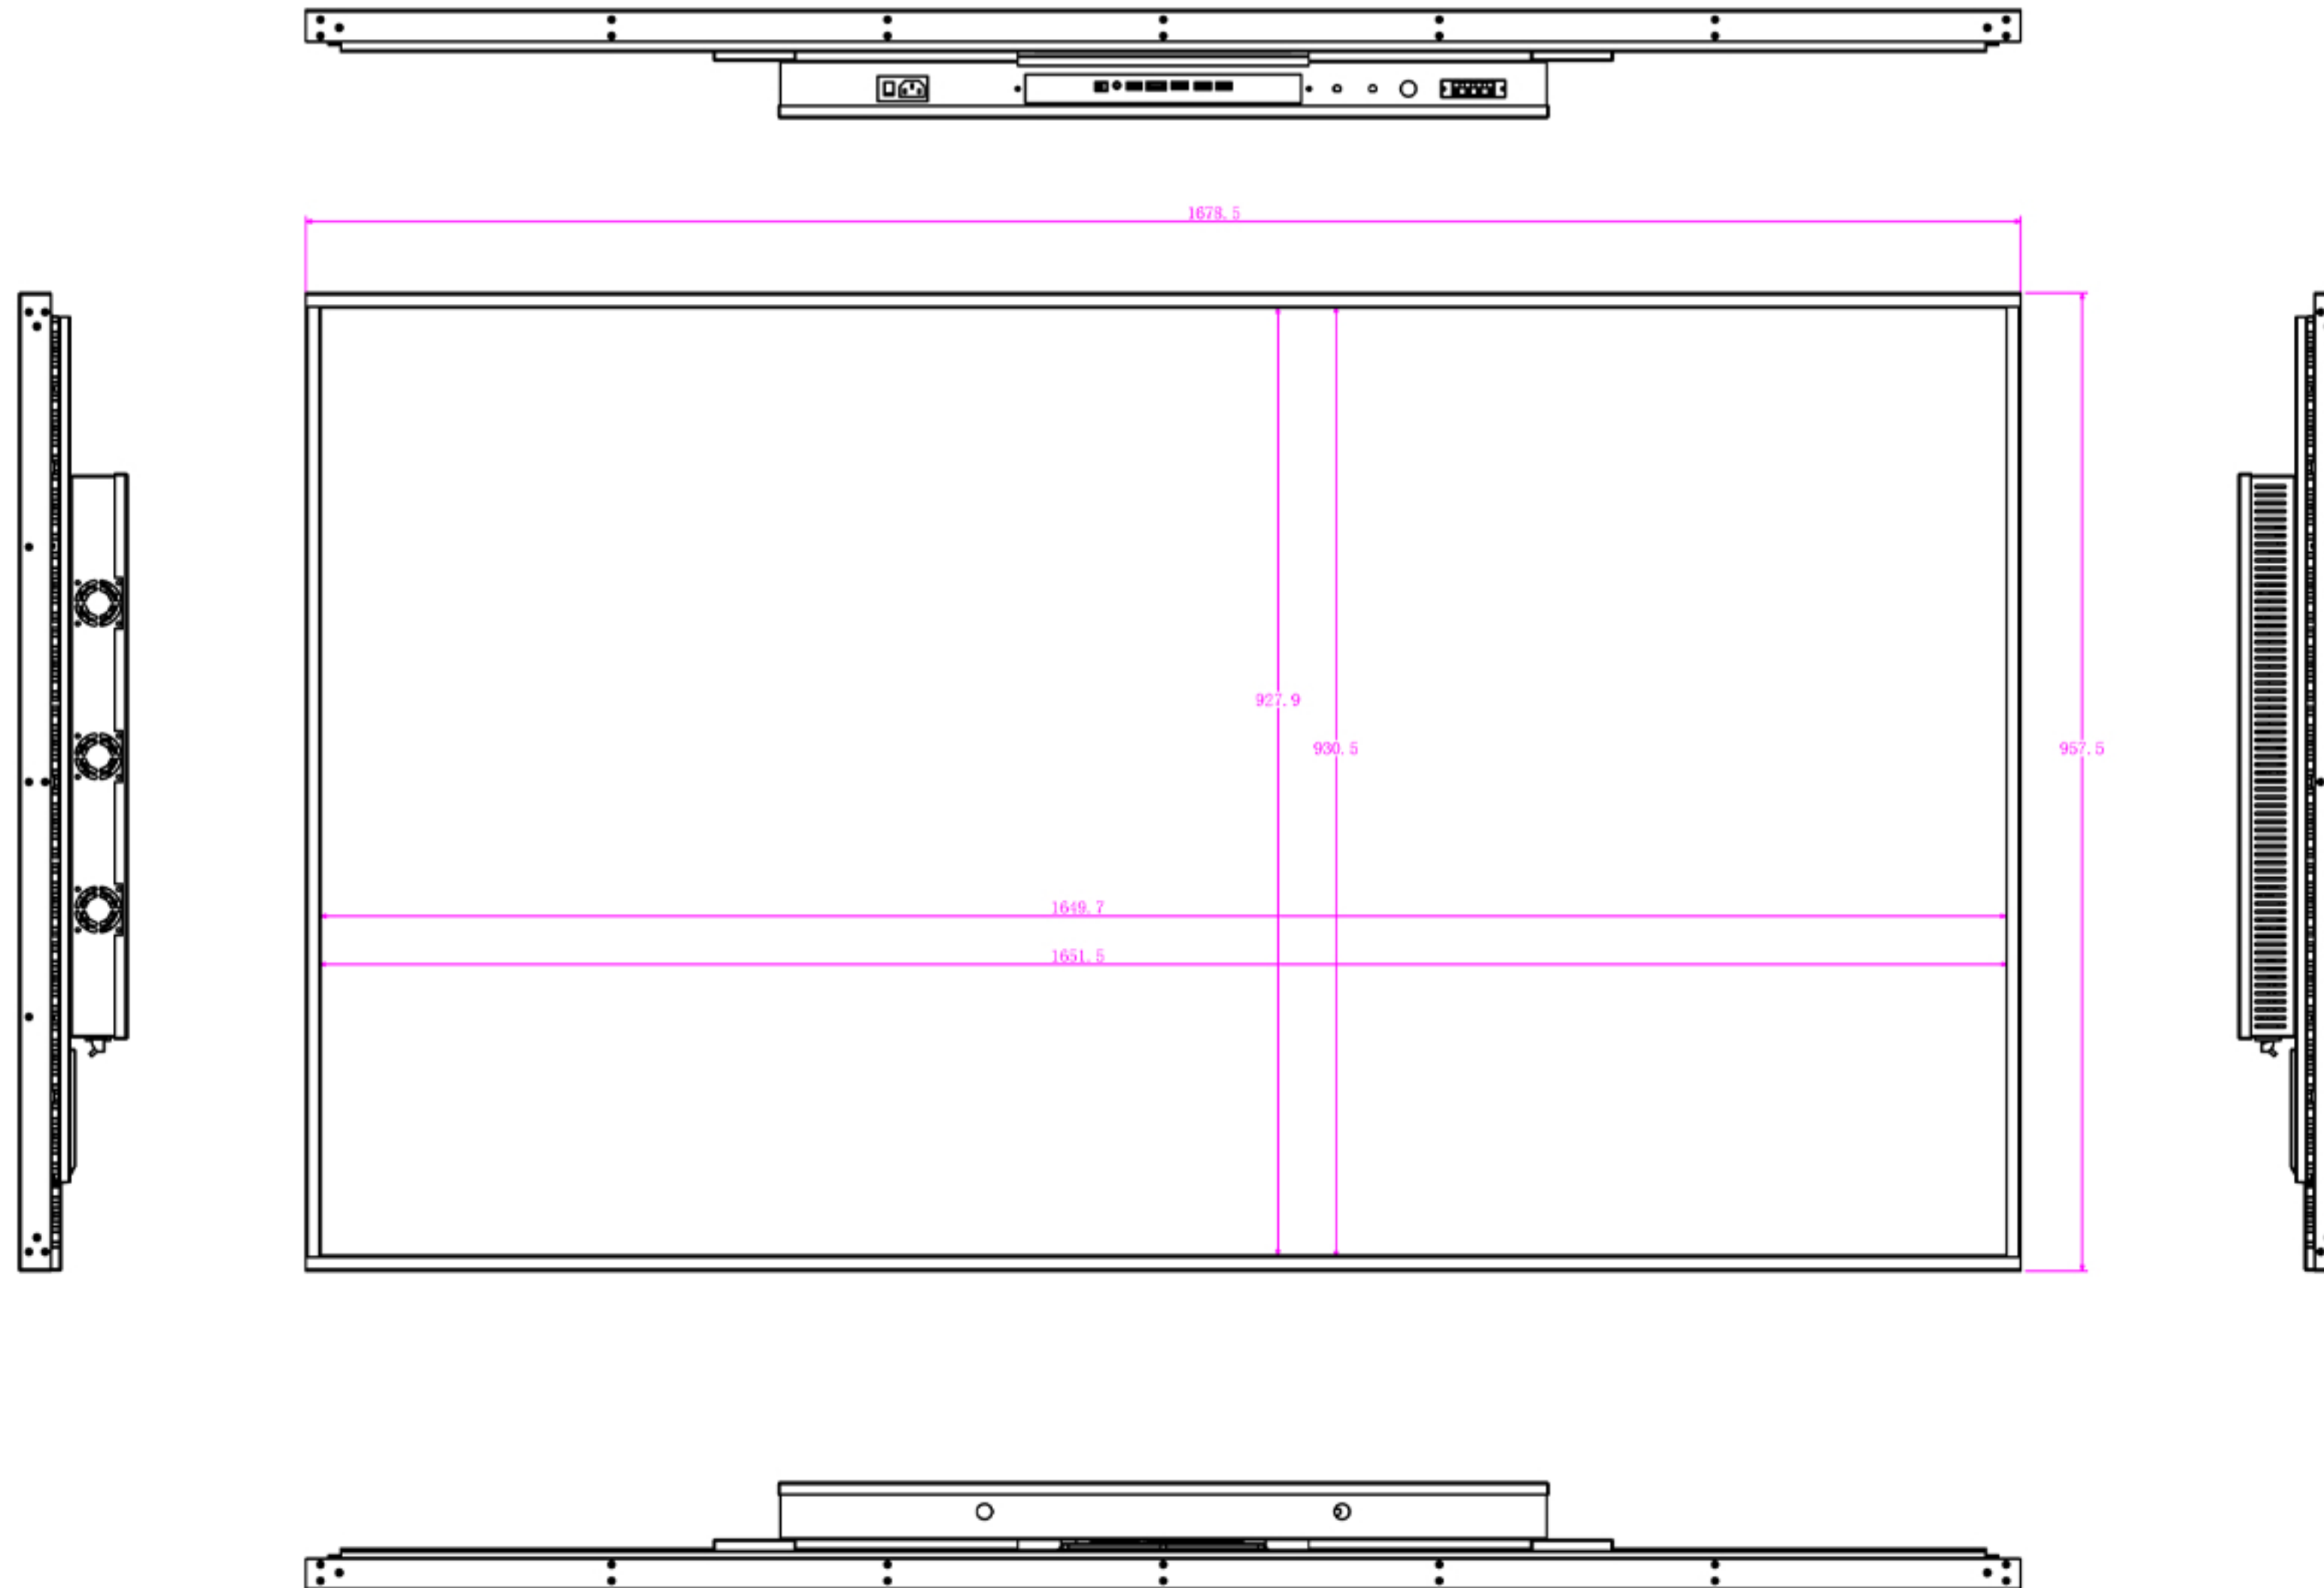

75 inch High Brightness Open Frame Display

Screenage		Shenzhen Screenage Electronics Co., Ltd.
Types :	Wall-mount	75 inch High Brightness Open Frame Display
Size :	75 inch	
Model :	No.551	