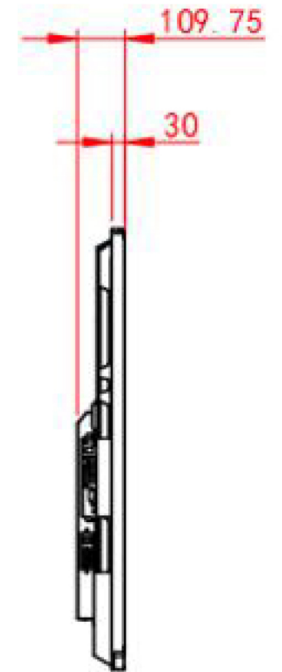

75 inch Touch white board

Screenage		Shenzhen Screenage Electronics Co., Ltd.
Types :	Wall-mounted	75 inch Touch white board
Size :	75inch	
Model :	No.421	