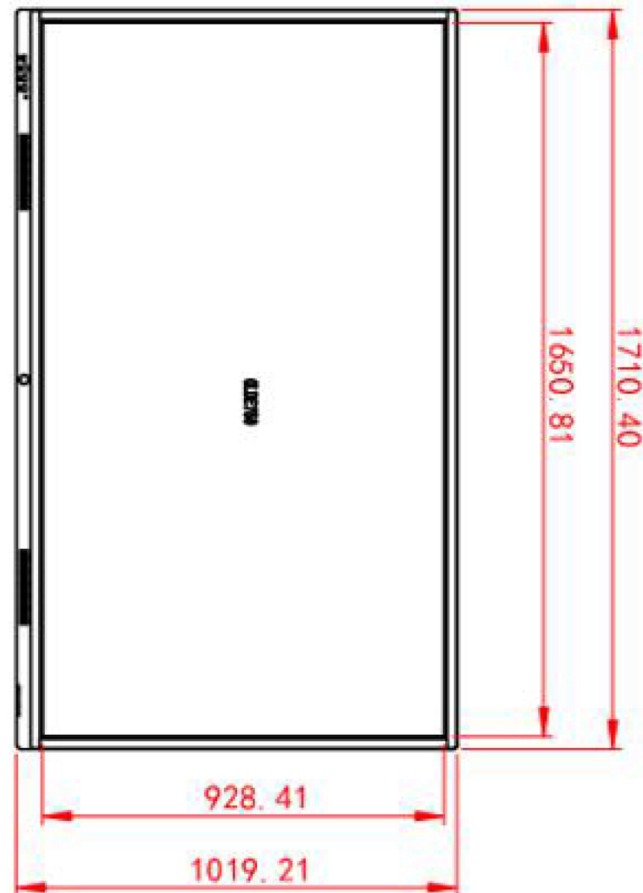

75 inch Touch white board

Screenage		Shenzhen Screenage Electronics Co., Ltd.
Types :	Wall-mounted	75 inch Touch white board
Size :	75inch	
Model :	No.421	