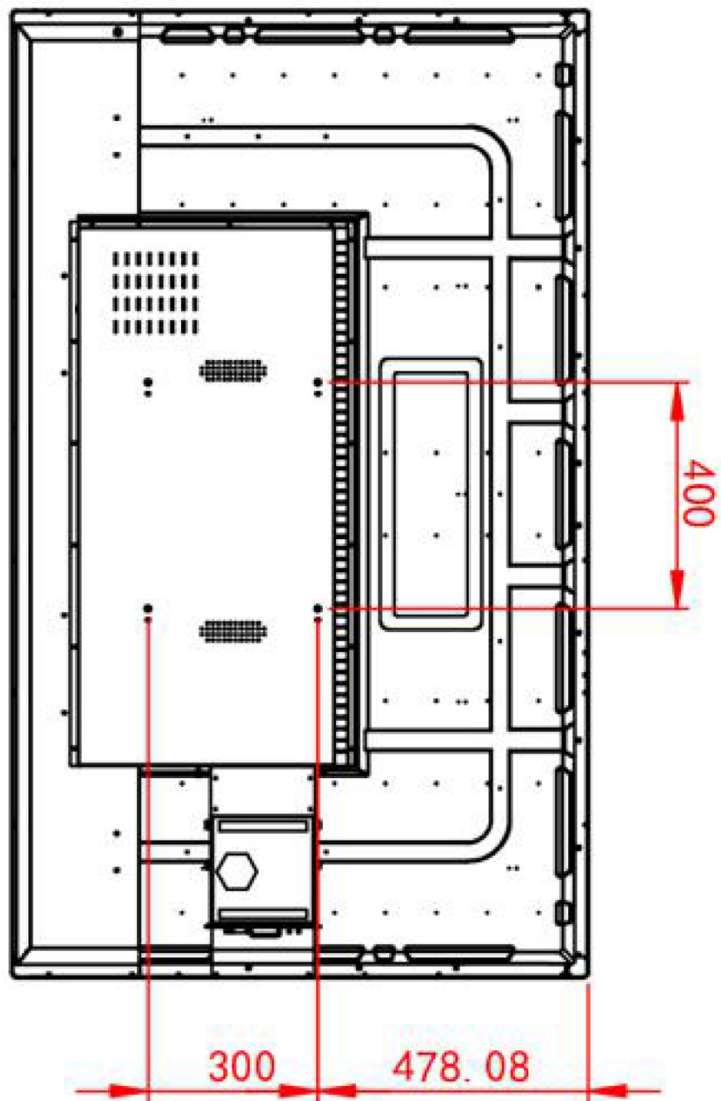

75 inch Touch white board

Screenage		Shenzhen Screenage Electronics Co., Ltd.
Types :	Wall-mounted	75 inch Touch white board
Size :	75inch	
Model :	No.421	