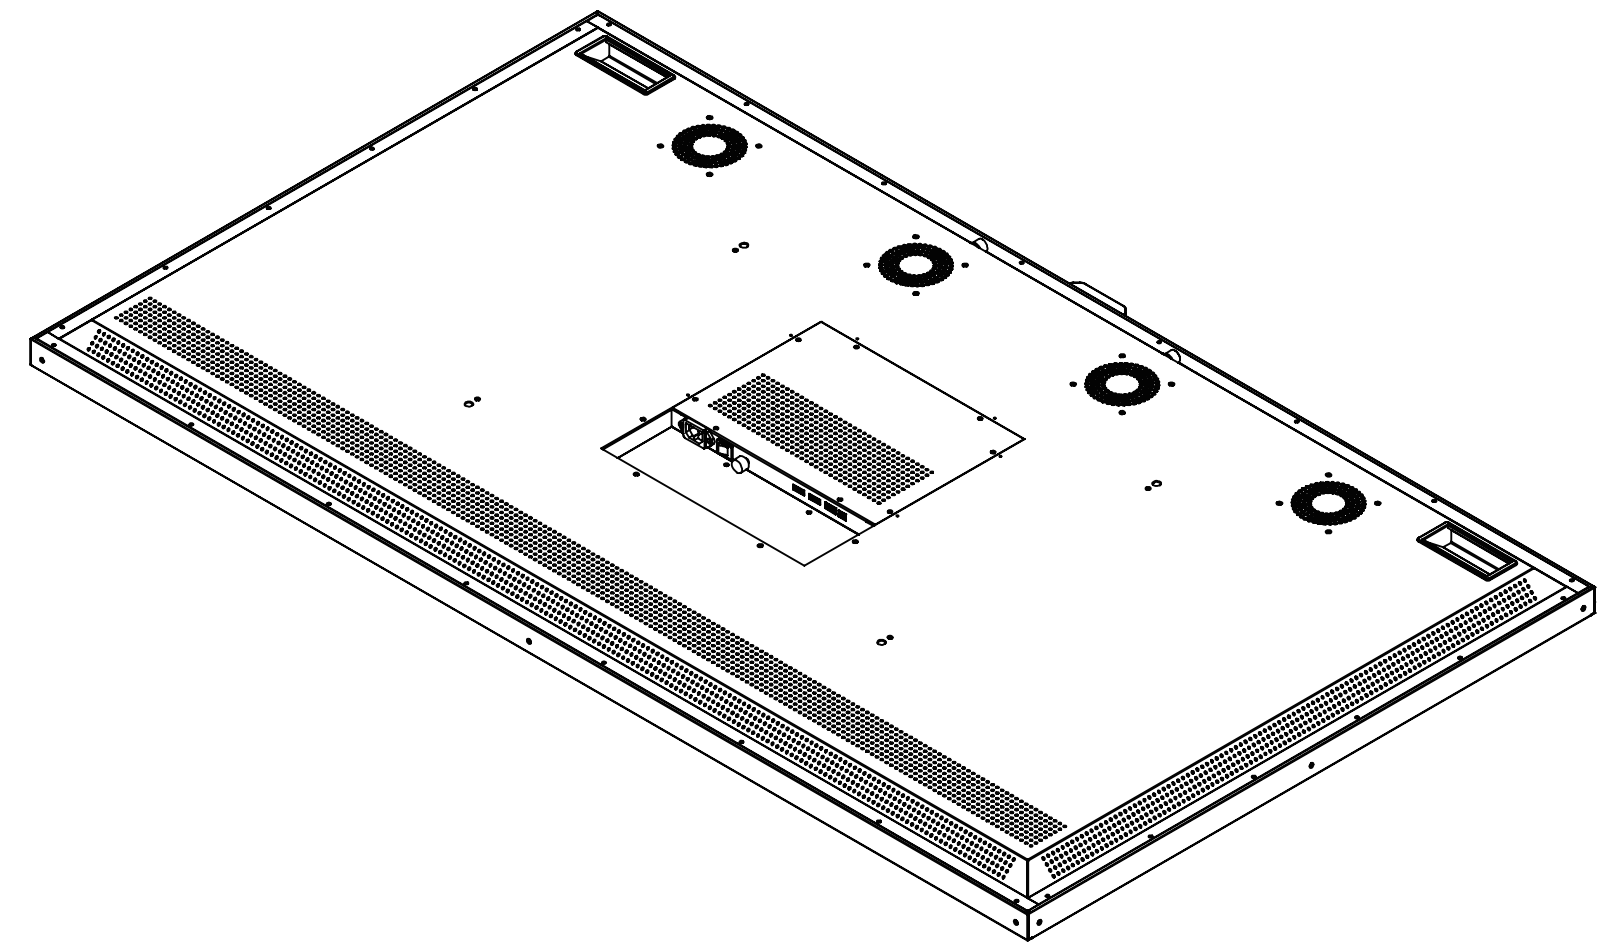

65 inch Window Facing Display

Screenage		Screenage Technology
Types :	Floor-standing	65 inch Window Facing Display
Size :	65"	
Model :	521XH	