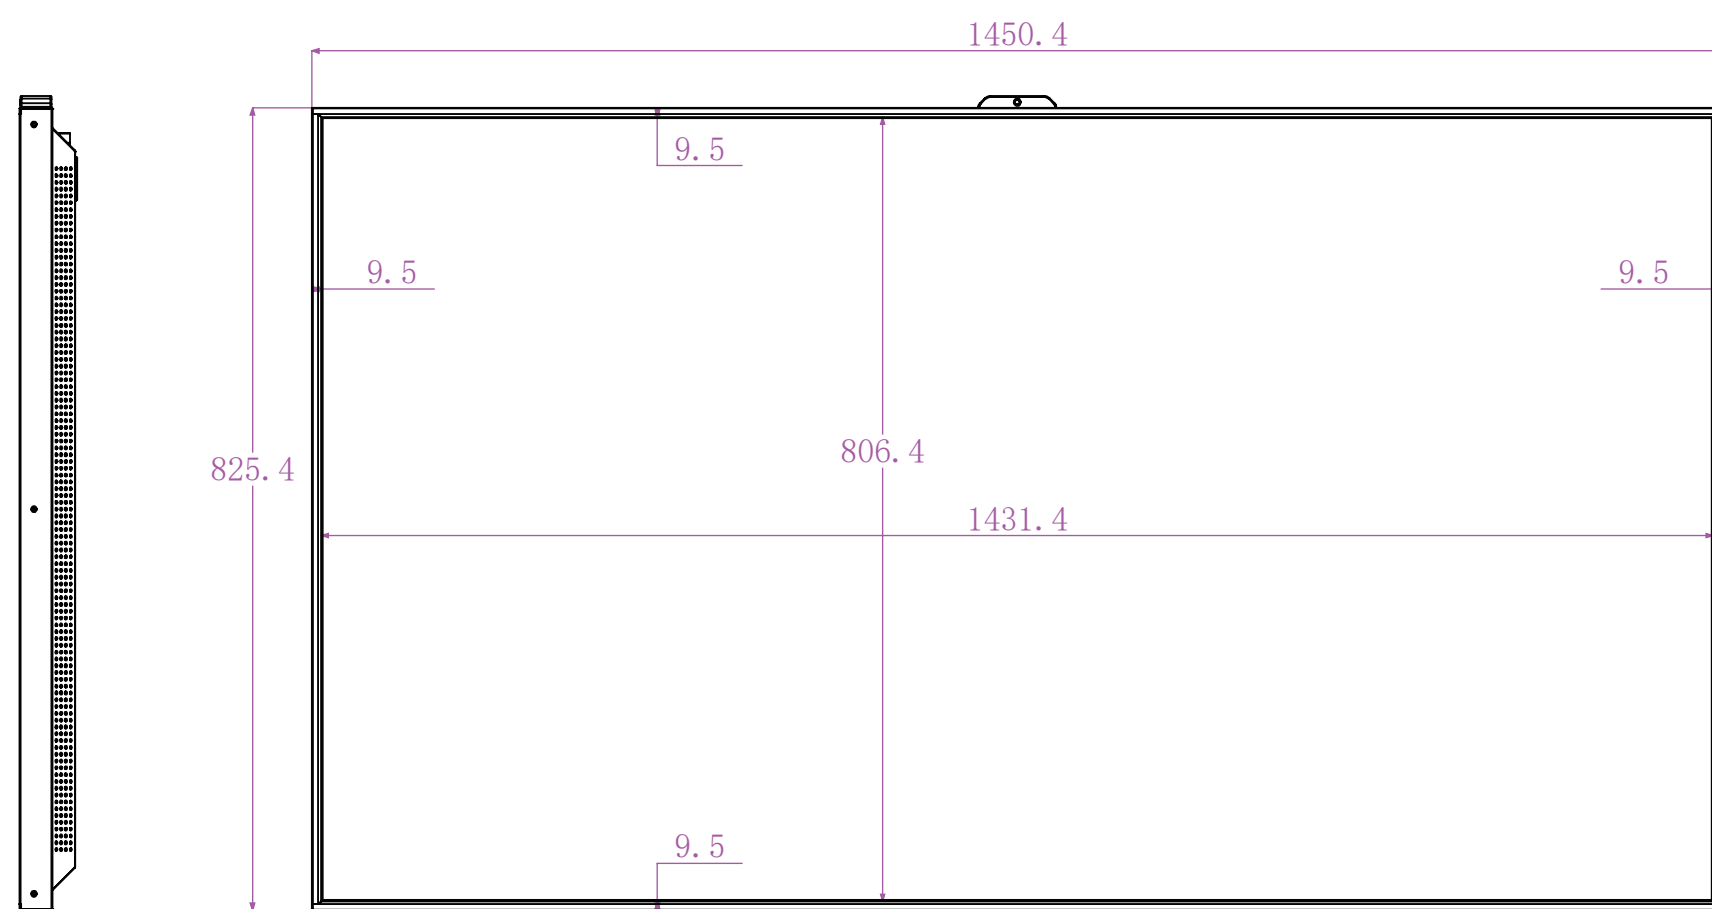

65 inch Window Facing Display

Screenage		Screenage Technology
Types :	Floor-standing	65 inch Window Facing Display
Size :	65"	
Model :	521XH	