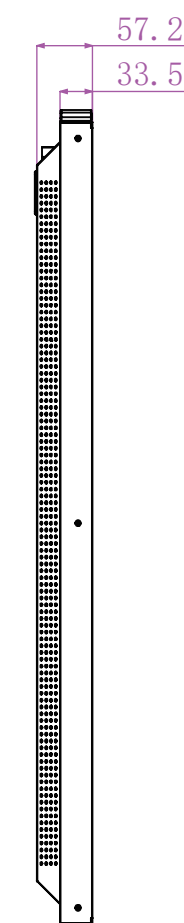

65 inch Window Facing Display

Screenage		Screenage Technology
Types :	Floor-standing	65 inch Window Facing Display
Size :	65"	
Model :	521XH	