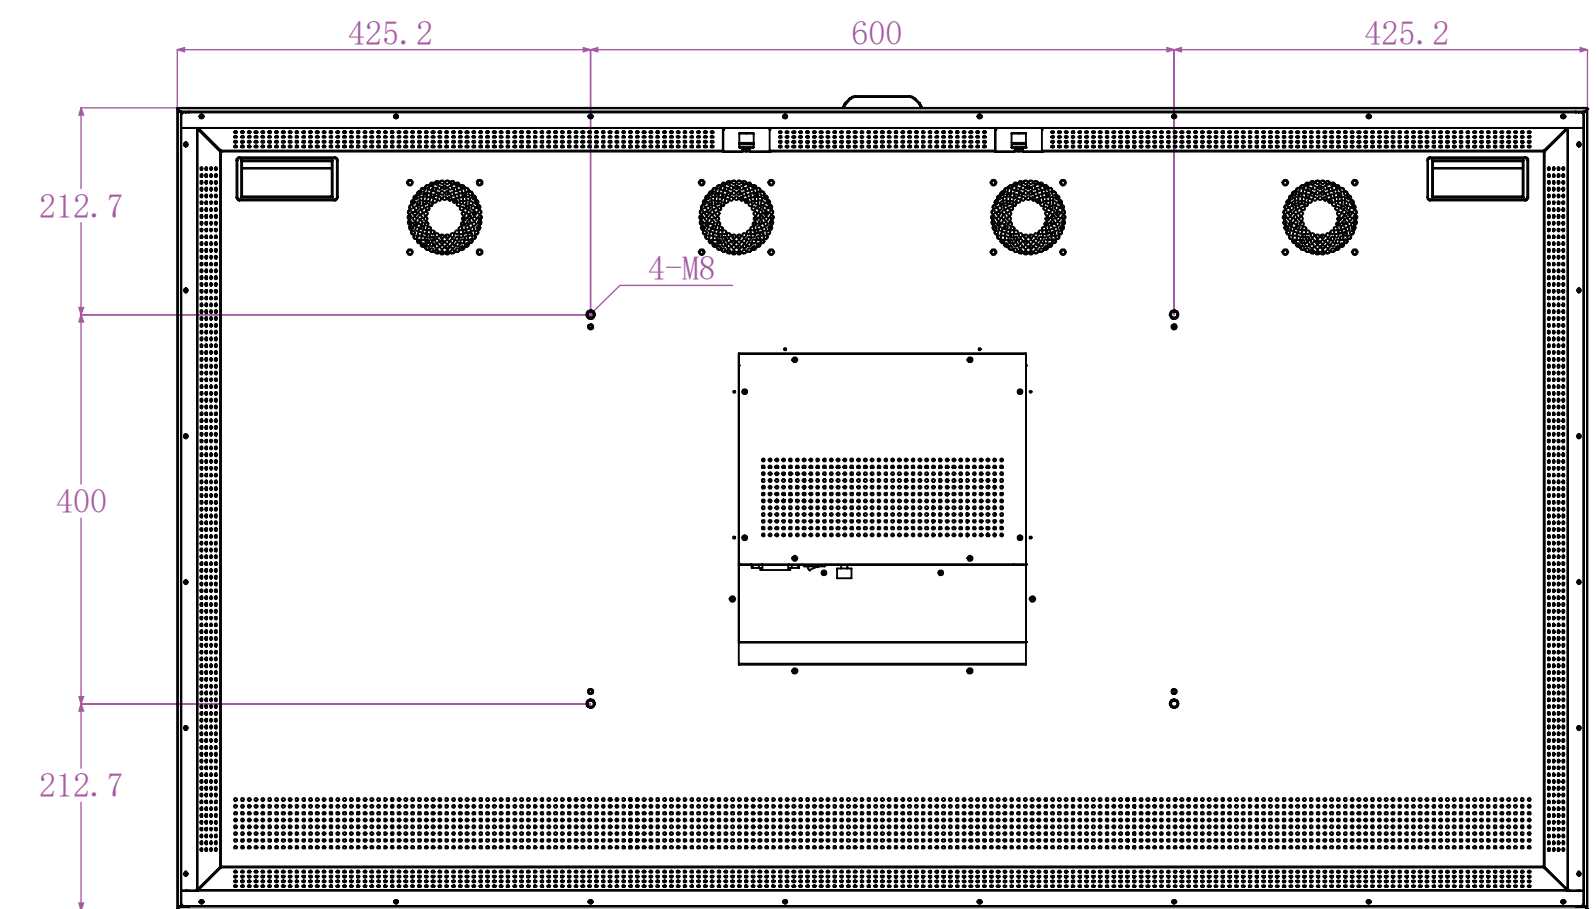

65 inch Window Facing Display

Screenage		Screenage Technology
Types :	Floor-standing	65 inch Window Facing Display
Size :	65"	
Model :	521XH	