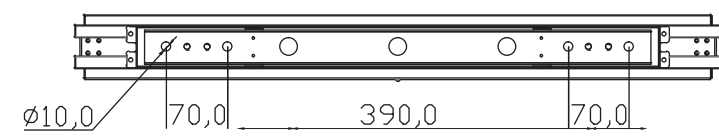

65 inch Window Facing Display

Screenage		Screenage Technology
Types :	Hanging	65 inch Window Facing Display
Size :	49"	
Model :	530XH	