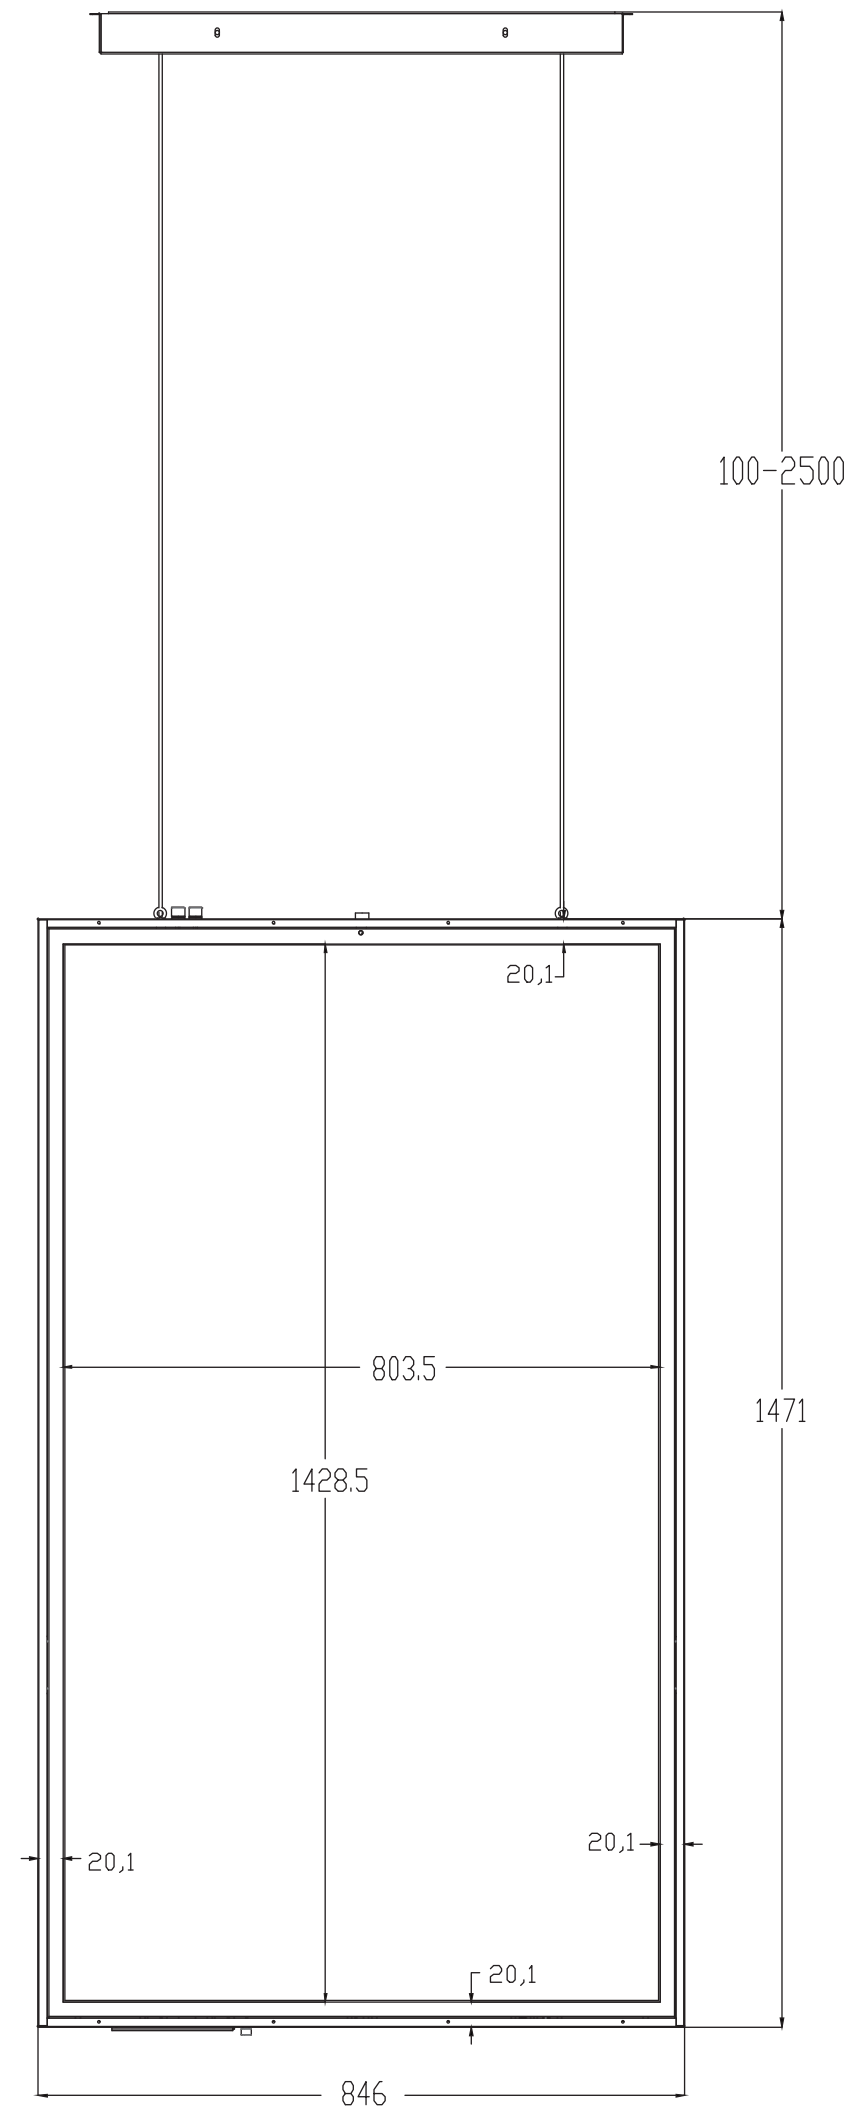

65 inch Window Facing Display

Screenage		Screenage Technology
Types :	Hanging	65 inch Window Facing Display
Size :	49"	
Model :	530XH	