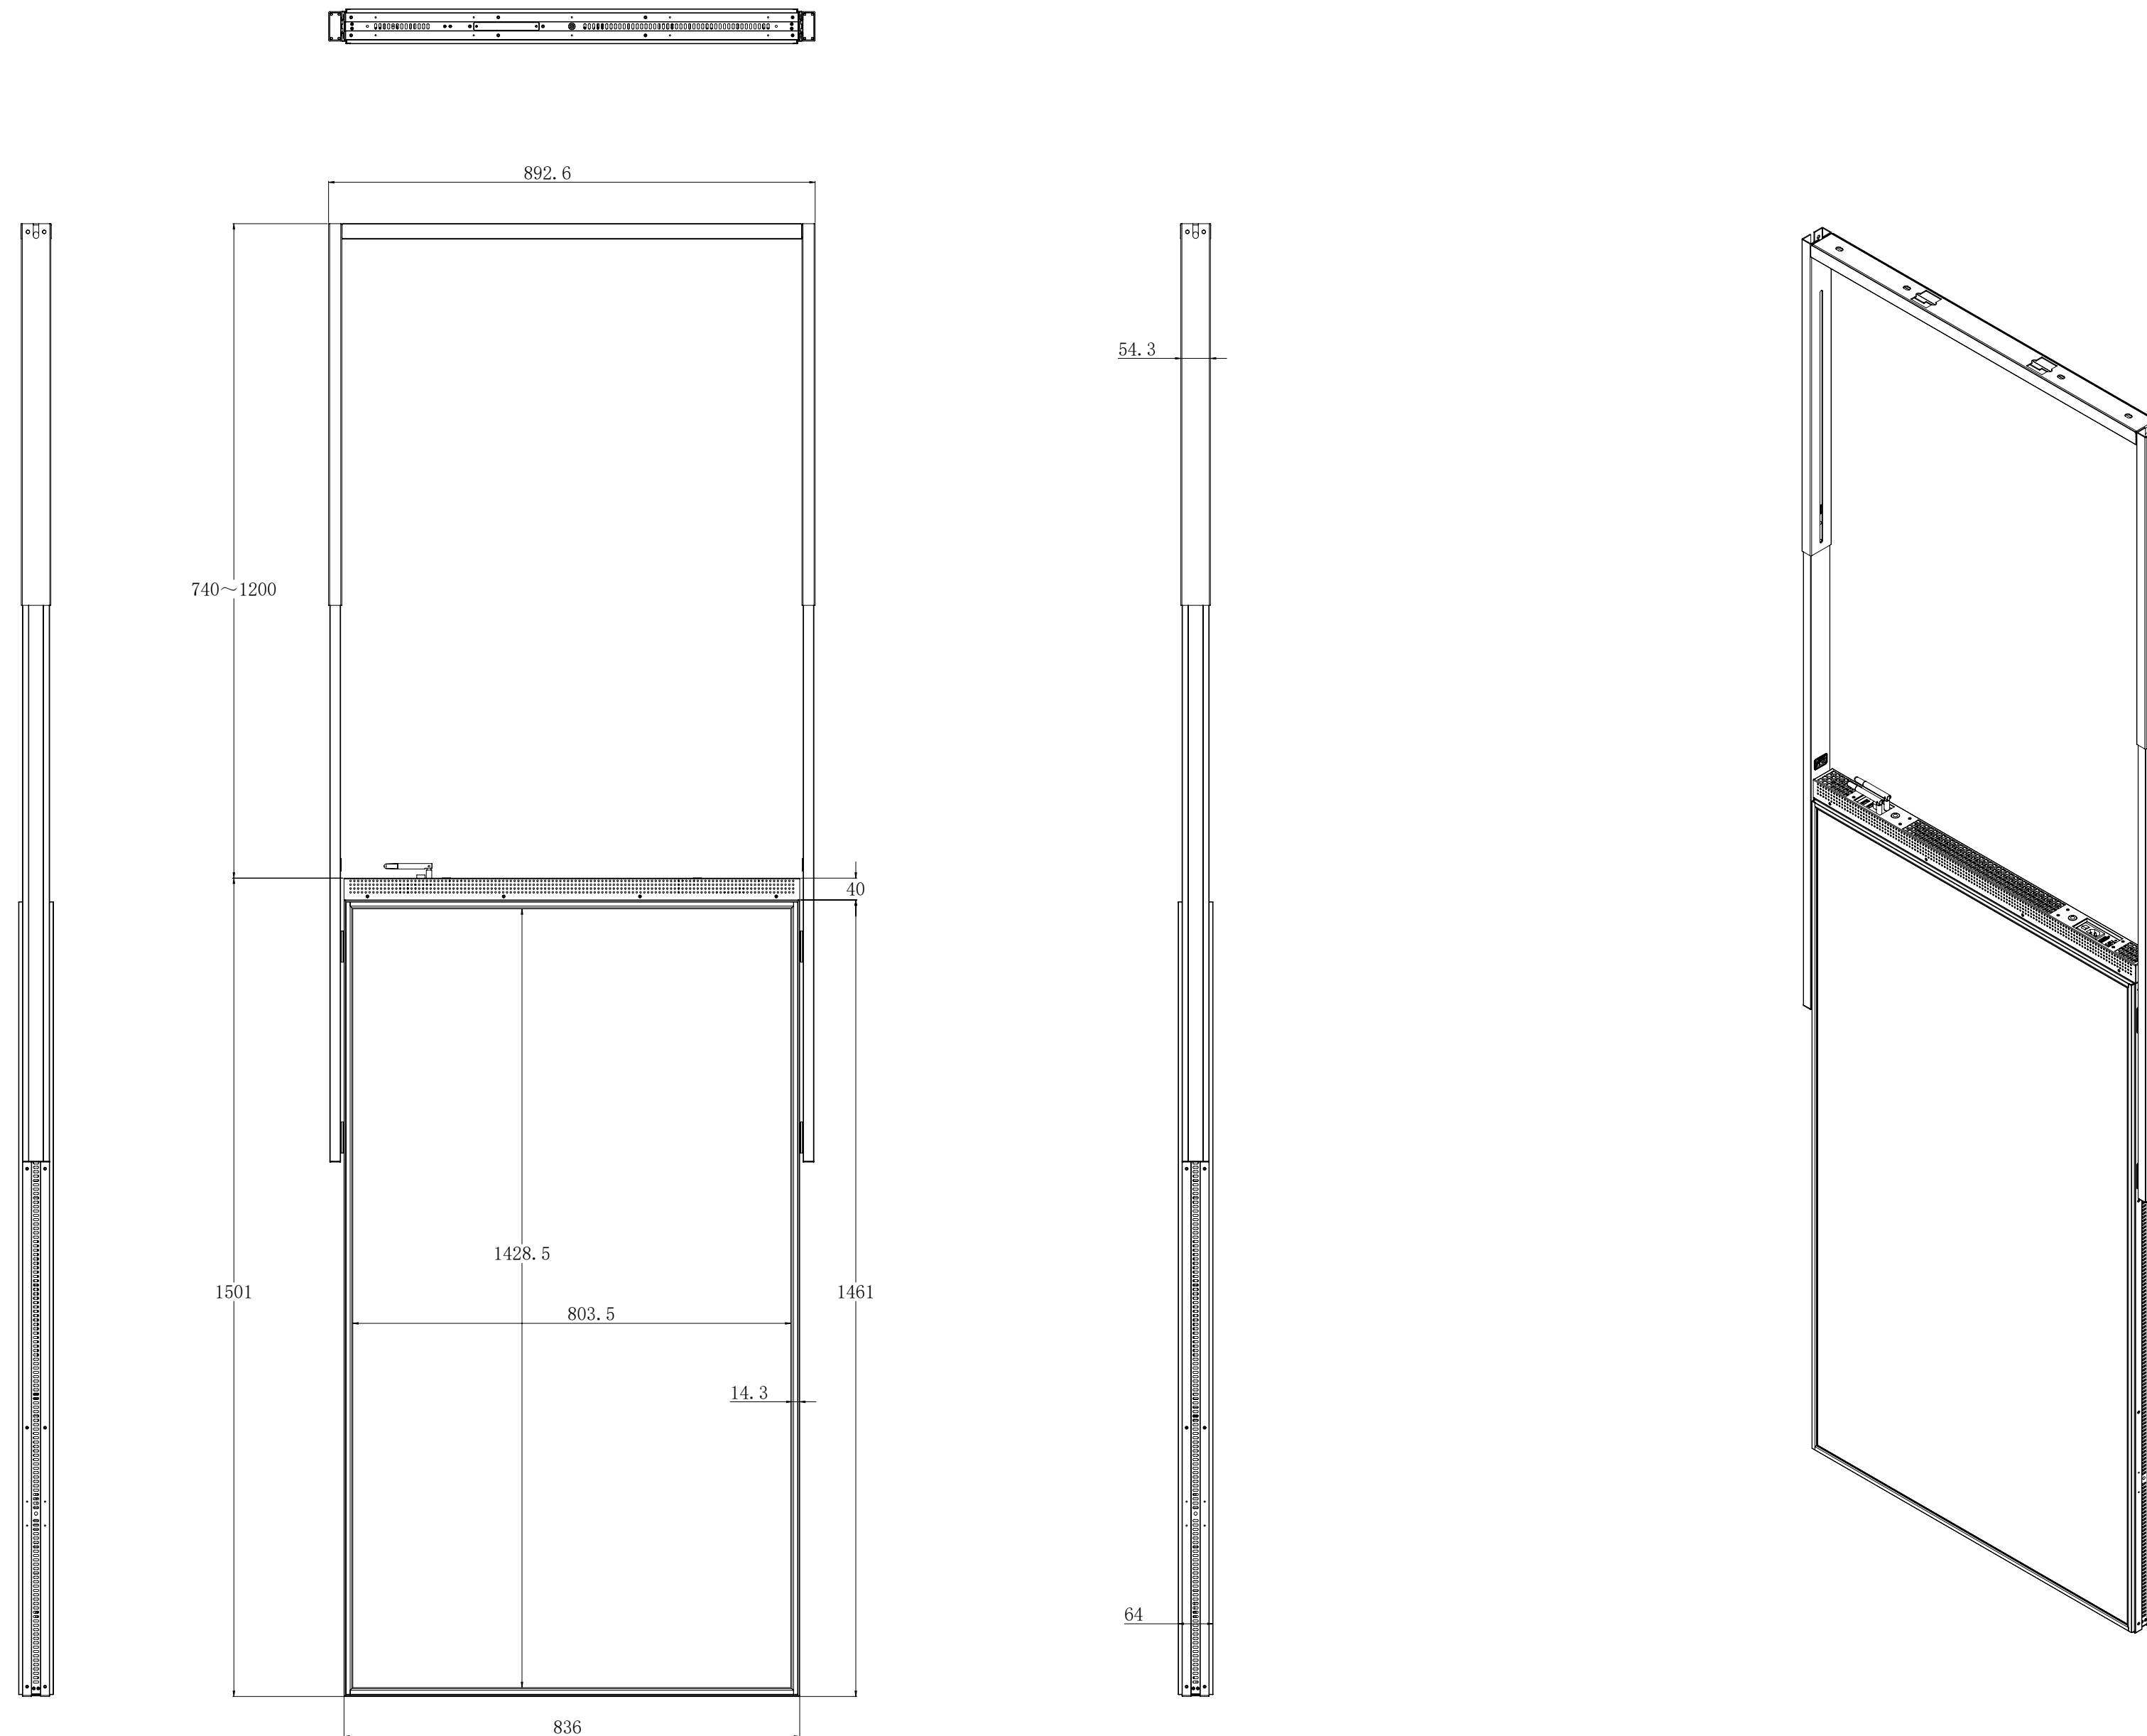

65 Inch Double Sided hanging Display

Screenage		Screenage Technology
Types :	Hanging	65 Inch Double Sided hanging Display
Size :	65"	
Model :	541XH	