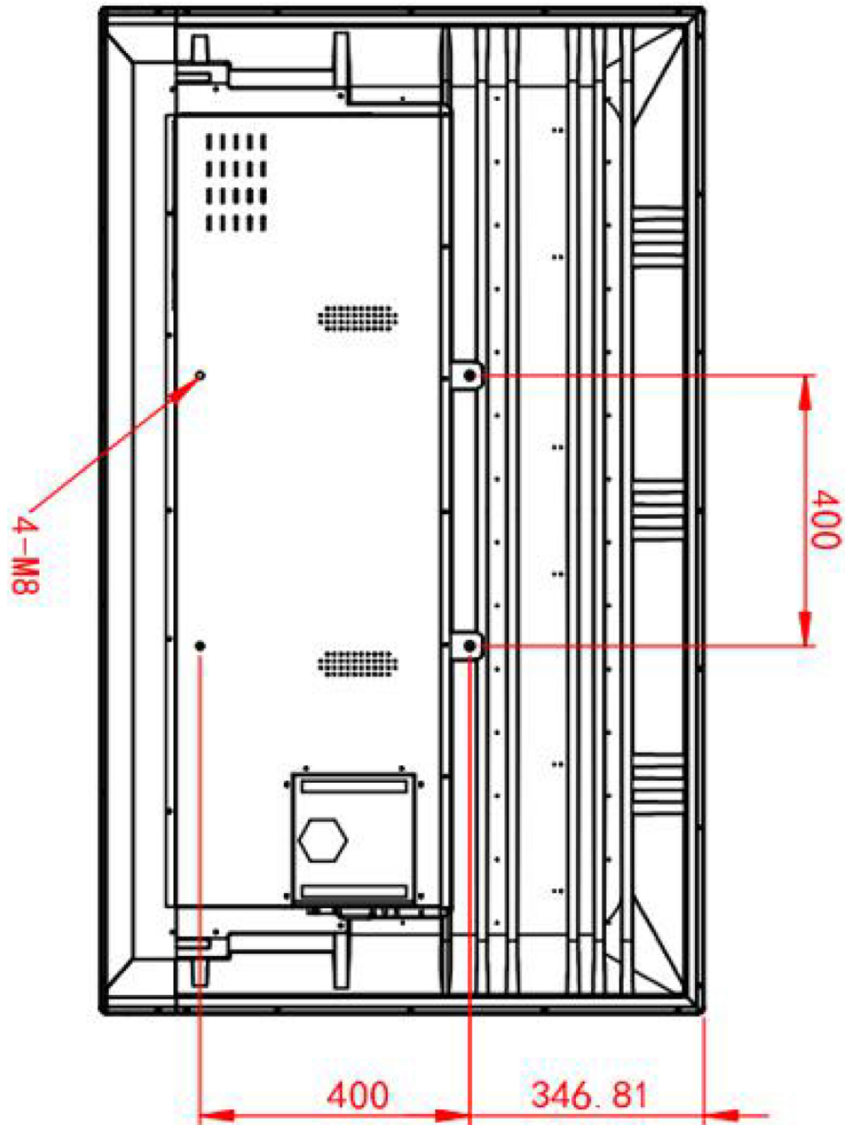

65 inch Touch white board

Screenage		Shenzhen Screenage Electronics Co., Ltd.
Types :	Wall-mounted	65 inch Touch white board
Size :	65inch	
Model :	No.421	