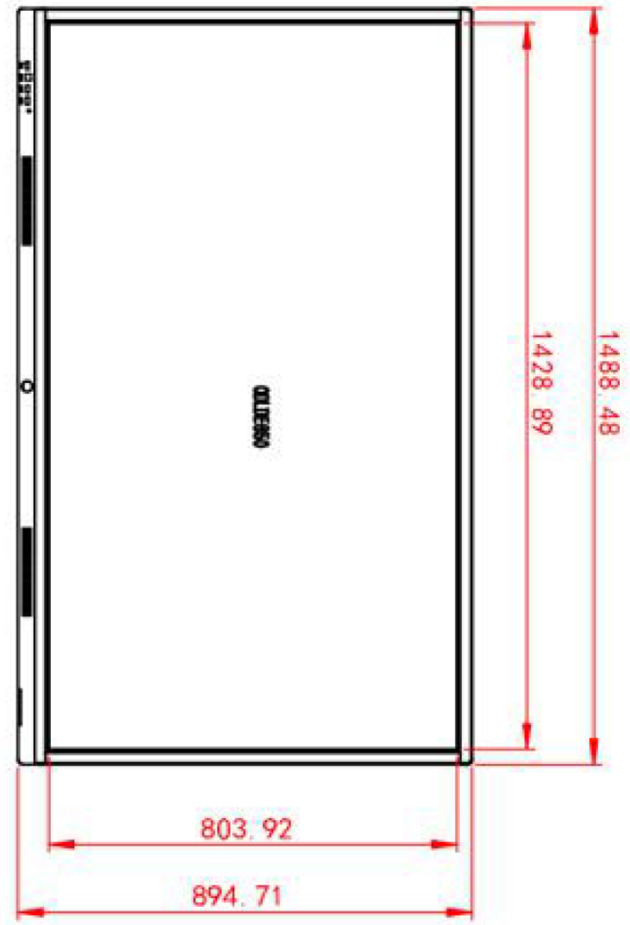

65 inch Touch white board

Screenage		Shenzhen Screenage Electronics Co., Ltd.
Types :	Wall-mounted	65 inch Touch white board
Size :	65inch	
Model :	No.421	