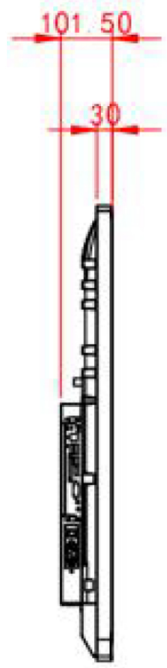

65 inch Touch white board

Screenage		Shenzhen Screenage Electronics Co., Ltd.
Types :	Wall-mounted	65 inch Touch white board
Size :	65inch	
Model :	No.421	