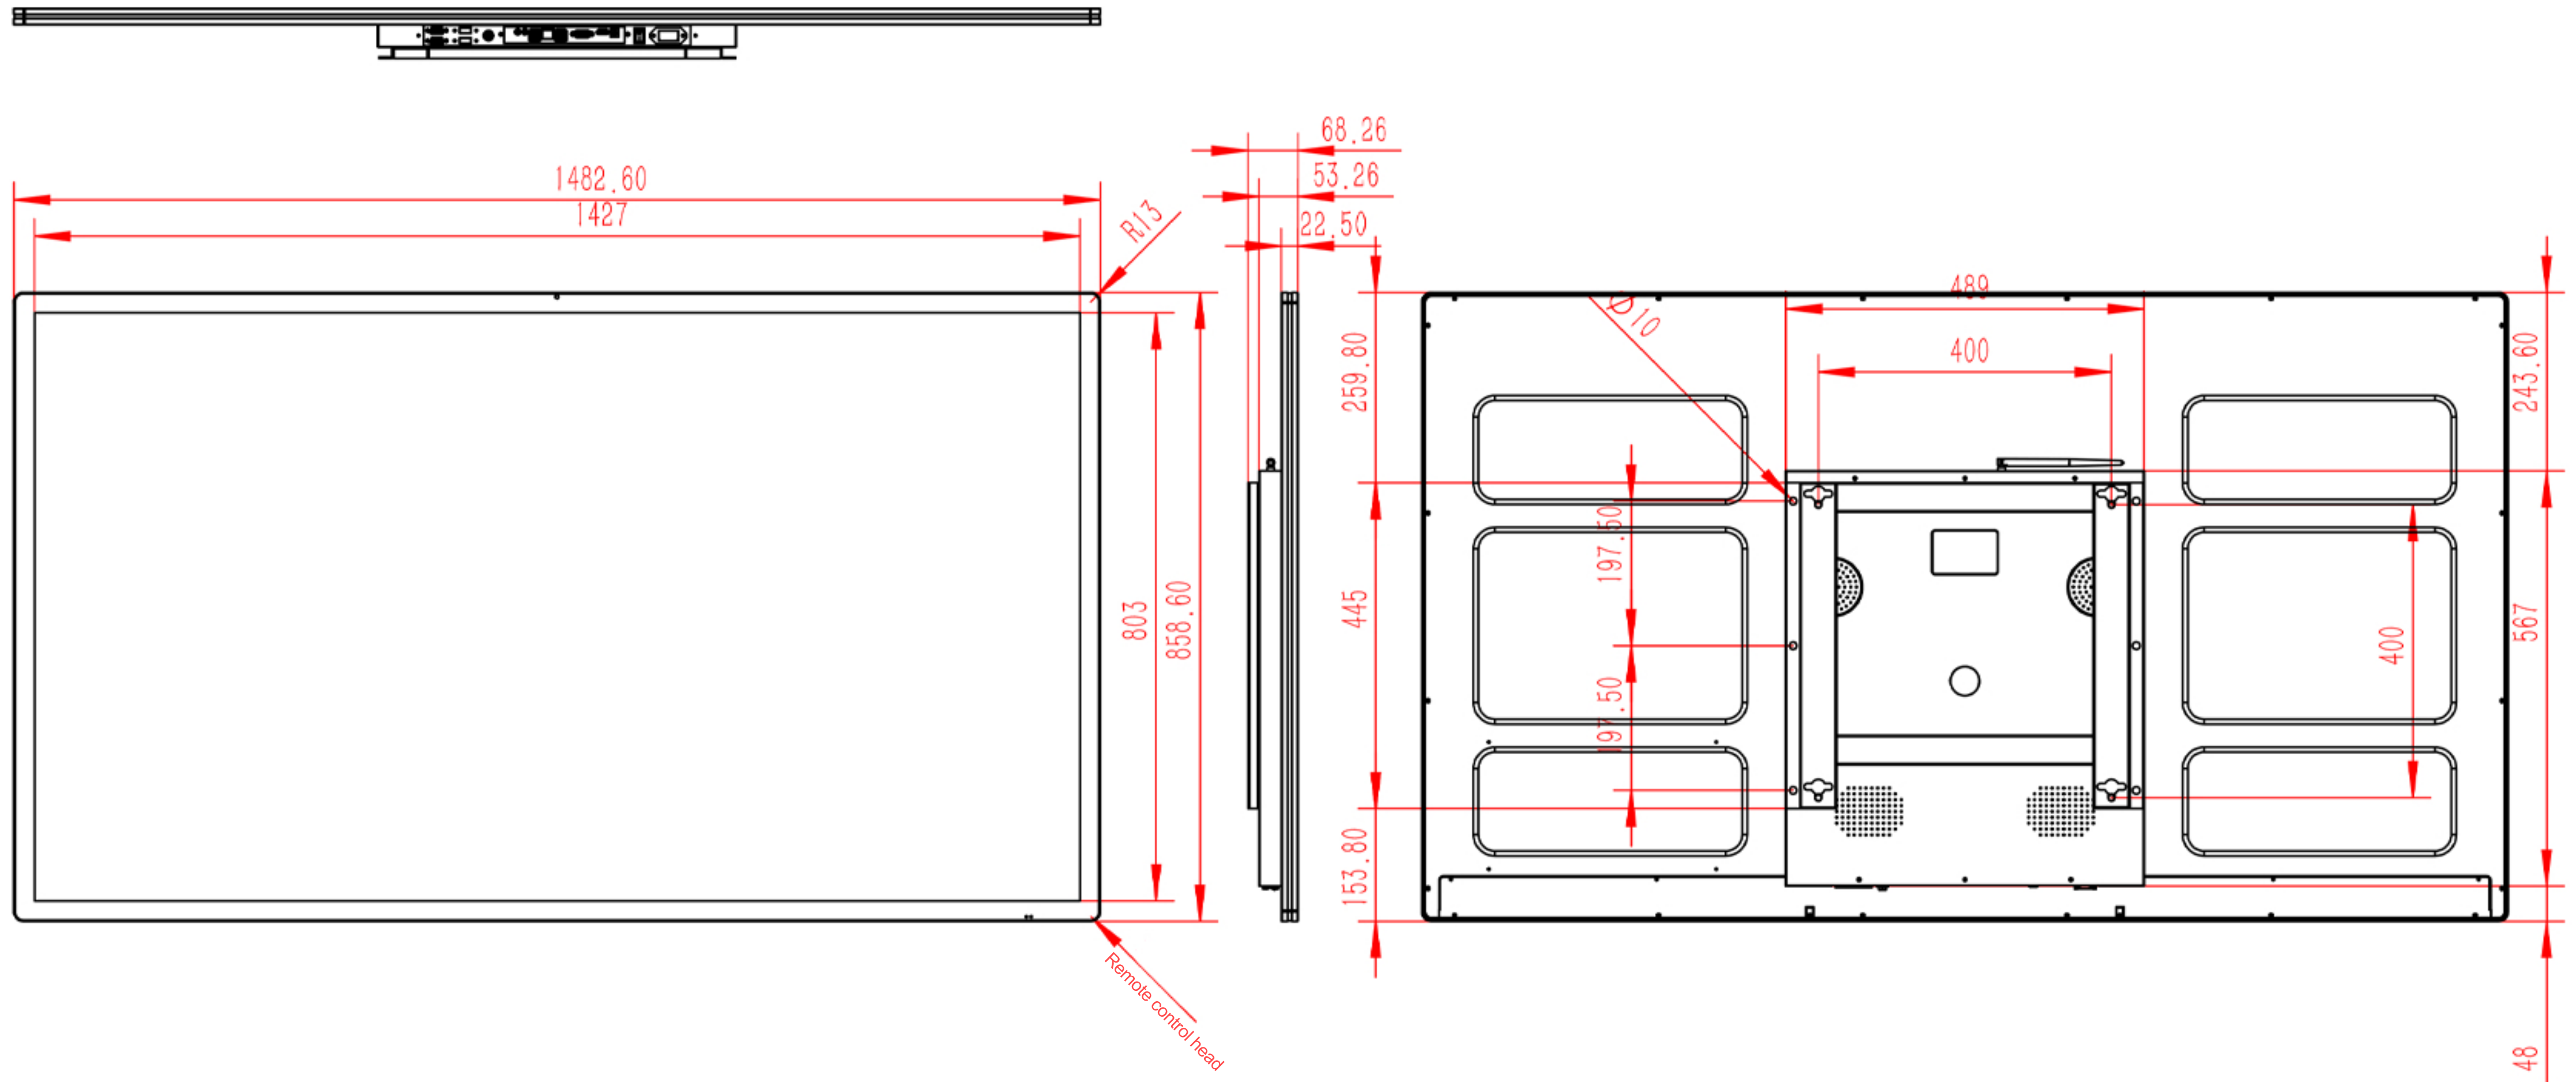

65 inch open Frame Wall Mount Display

Screenage		Shenzhen Screenage Electronics Co., Ltd.
Types :	wall mount	65 inch open Frame Wall Mount Display
Size :	65 inch	
Model :	5210C	