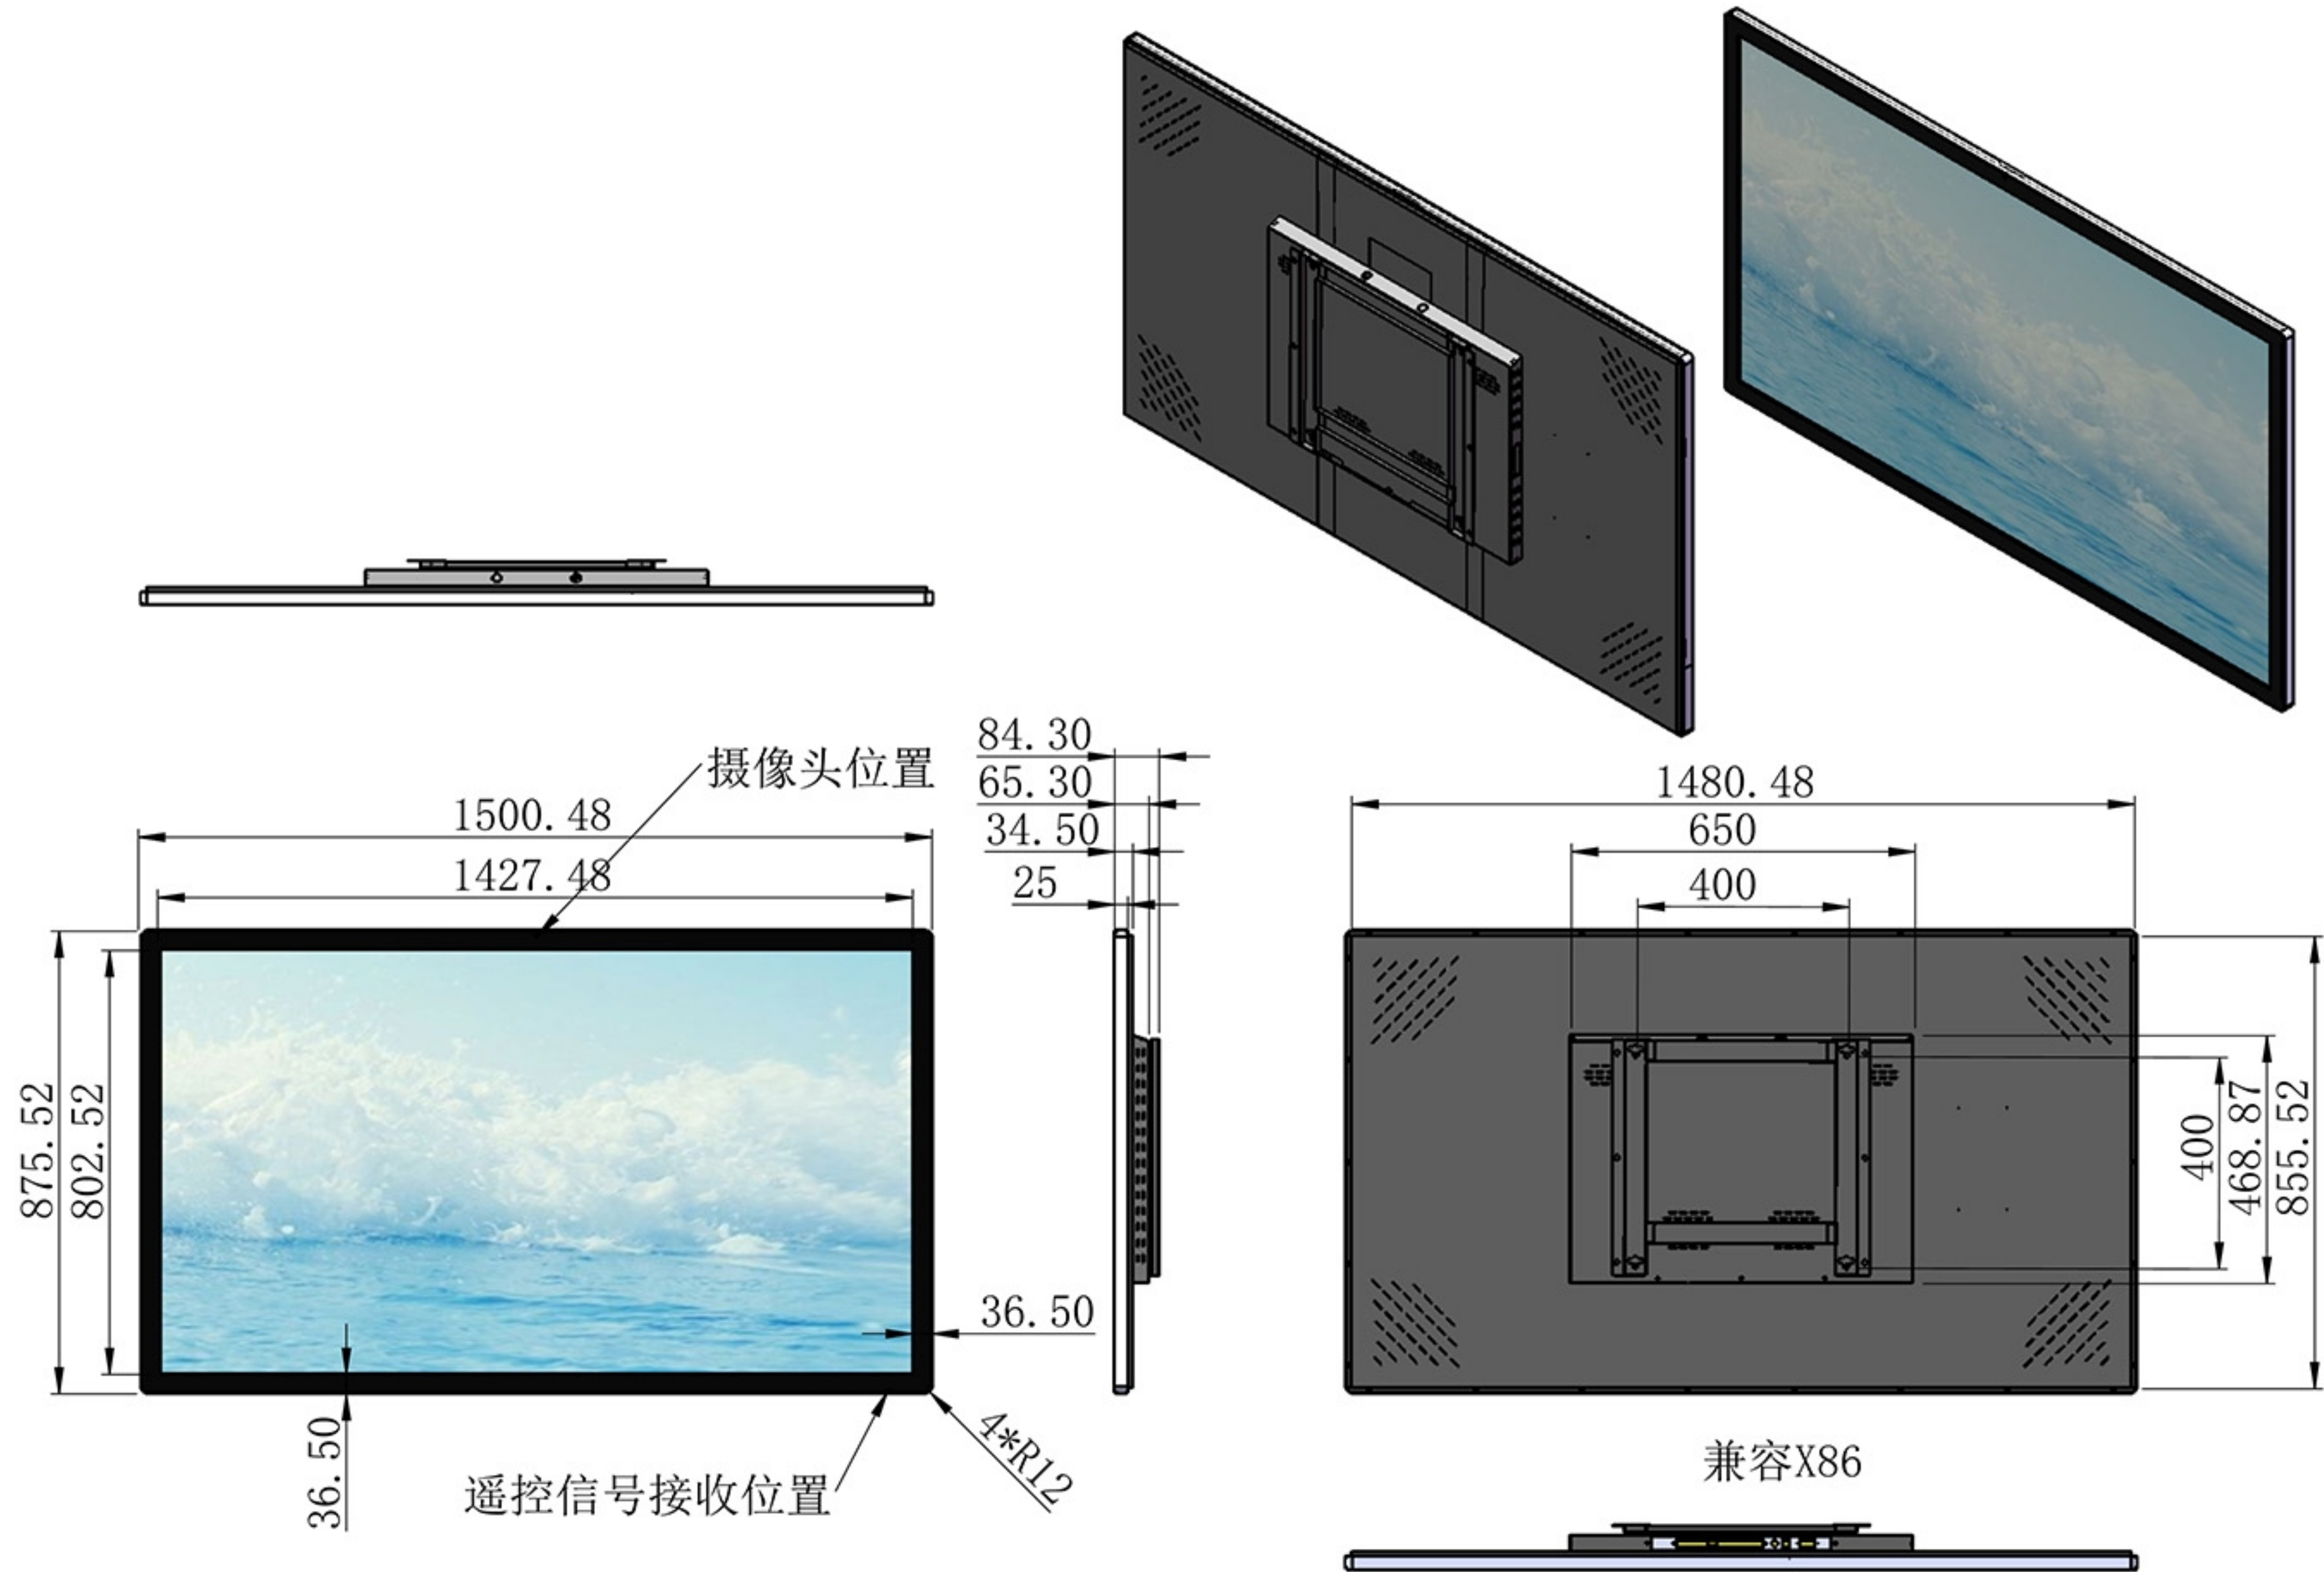

# 65 Wall mount LCD module series

<b>Screenage</b>		Shenzhen Screenage Electronics Co., Ltd.
Types :	Floor-standing	<b>65 Wall mount LCD module series</b>
Size :	65 inch	
Model :	521	