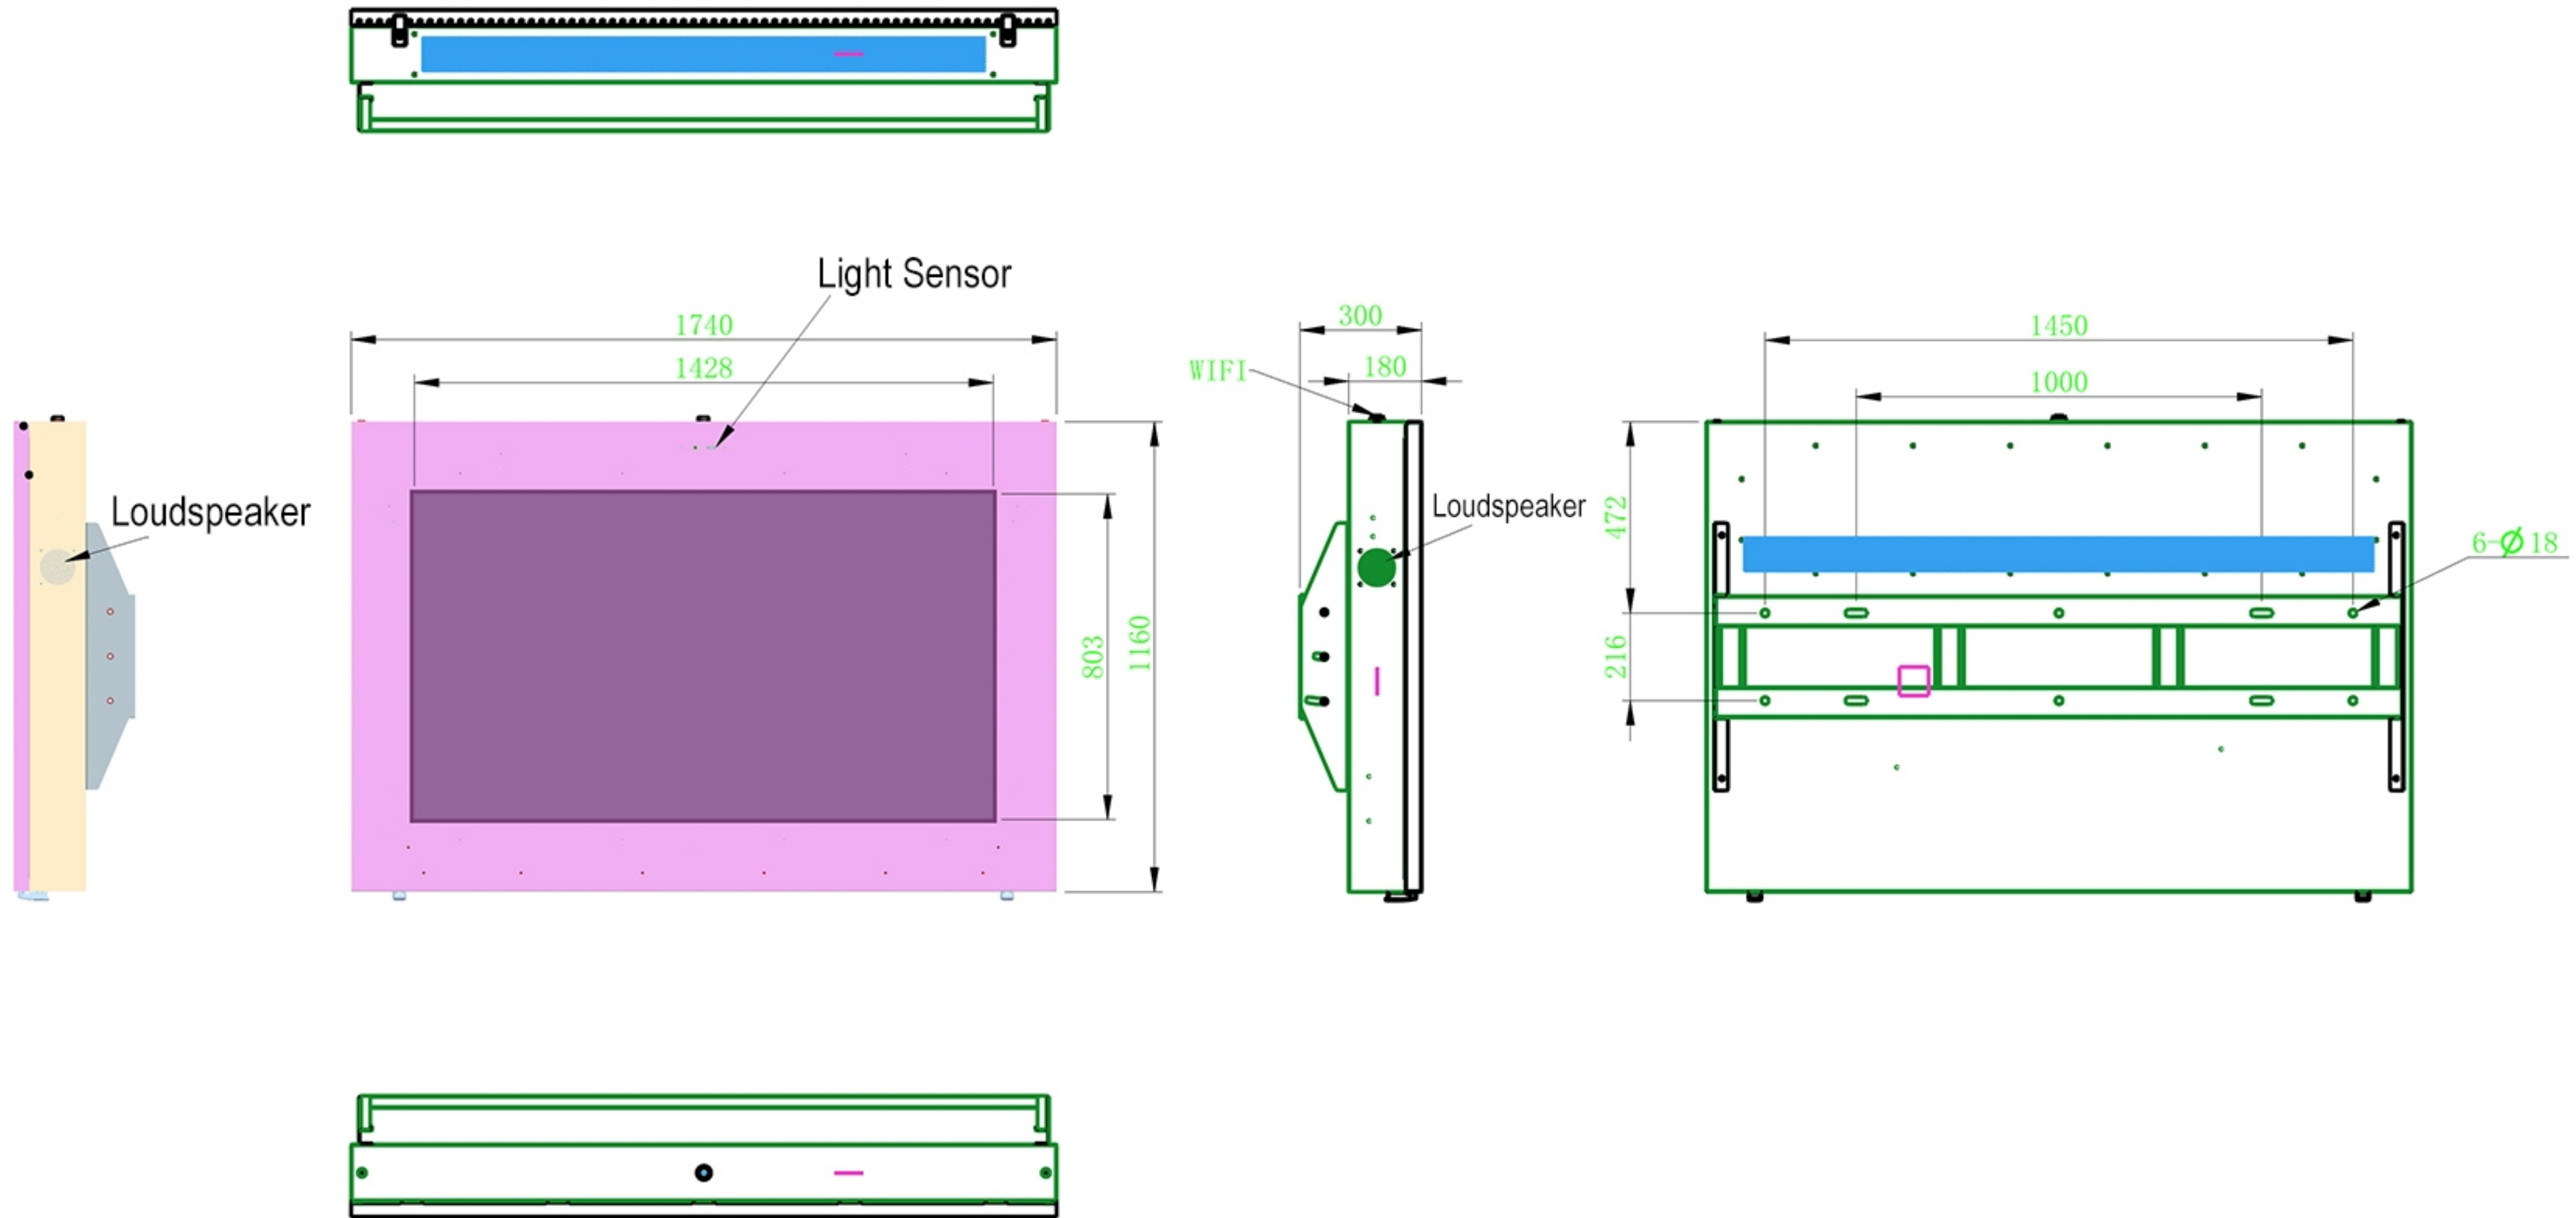

# 65 inch Outdoor Wall-mount Display

<b>Screenage</b>		Shenzhen Screenage Electronics Co., Ltd.
Types :	Floor-standing	<b>65 inch Outdoor Wall-mount Display</b>
Size :	65 inch	
Model :	621	