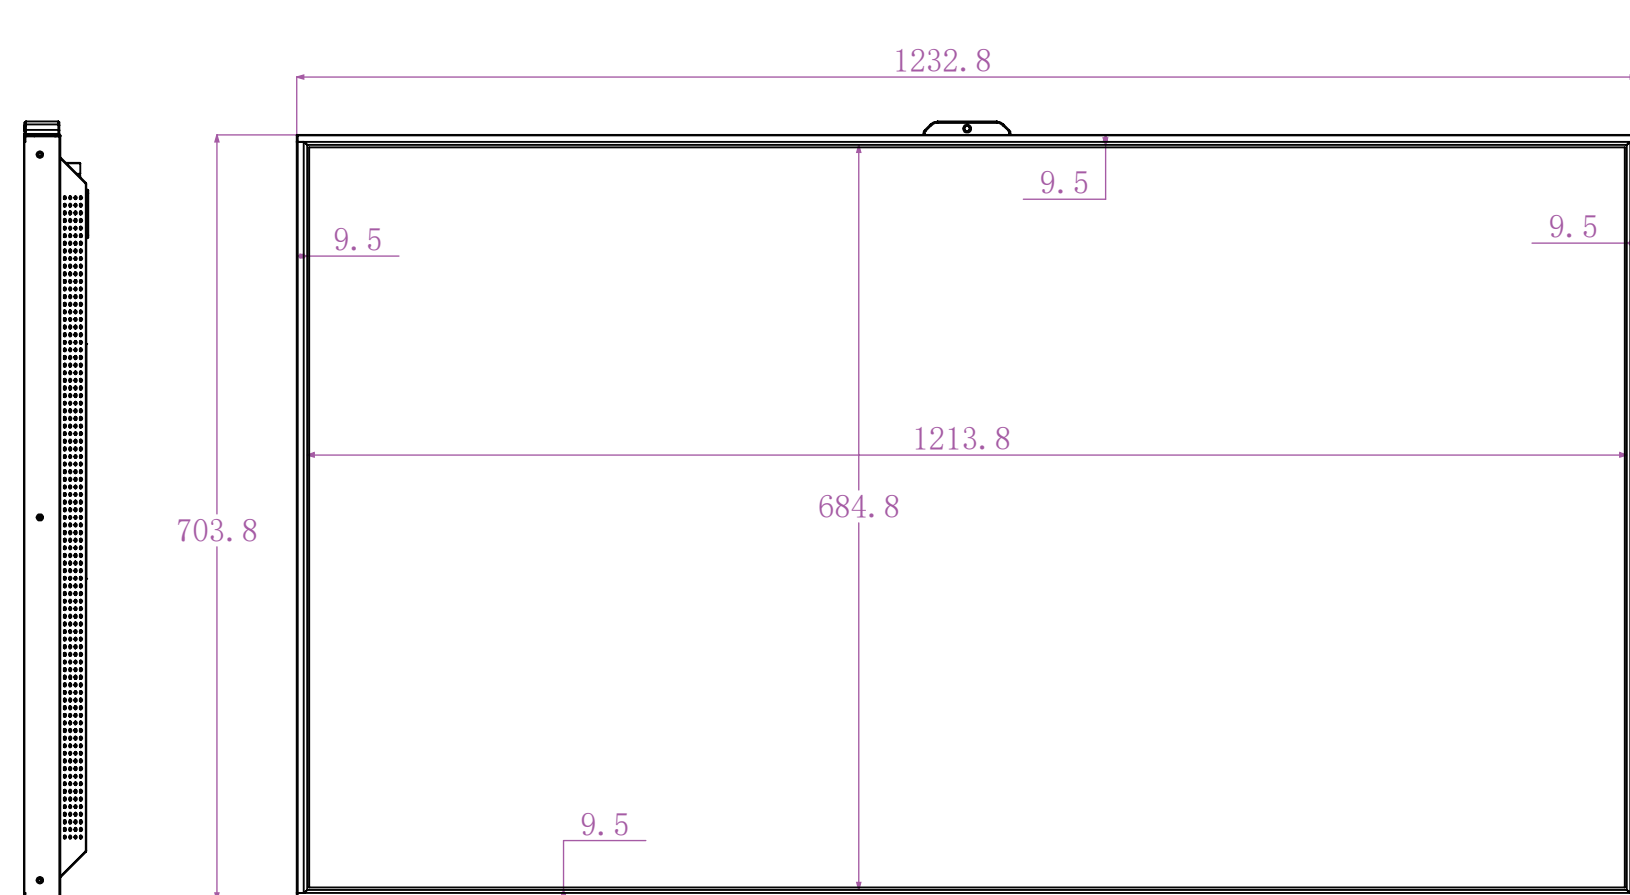

55 inch Window Facing Display

Screenage		Screenage Technology
Types :	Floor-standing	55 inch Window Facing Display
Size :	55"	
Model :	521XH	