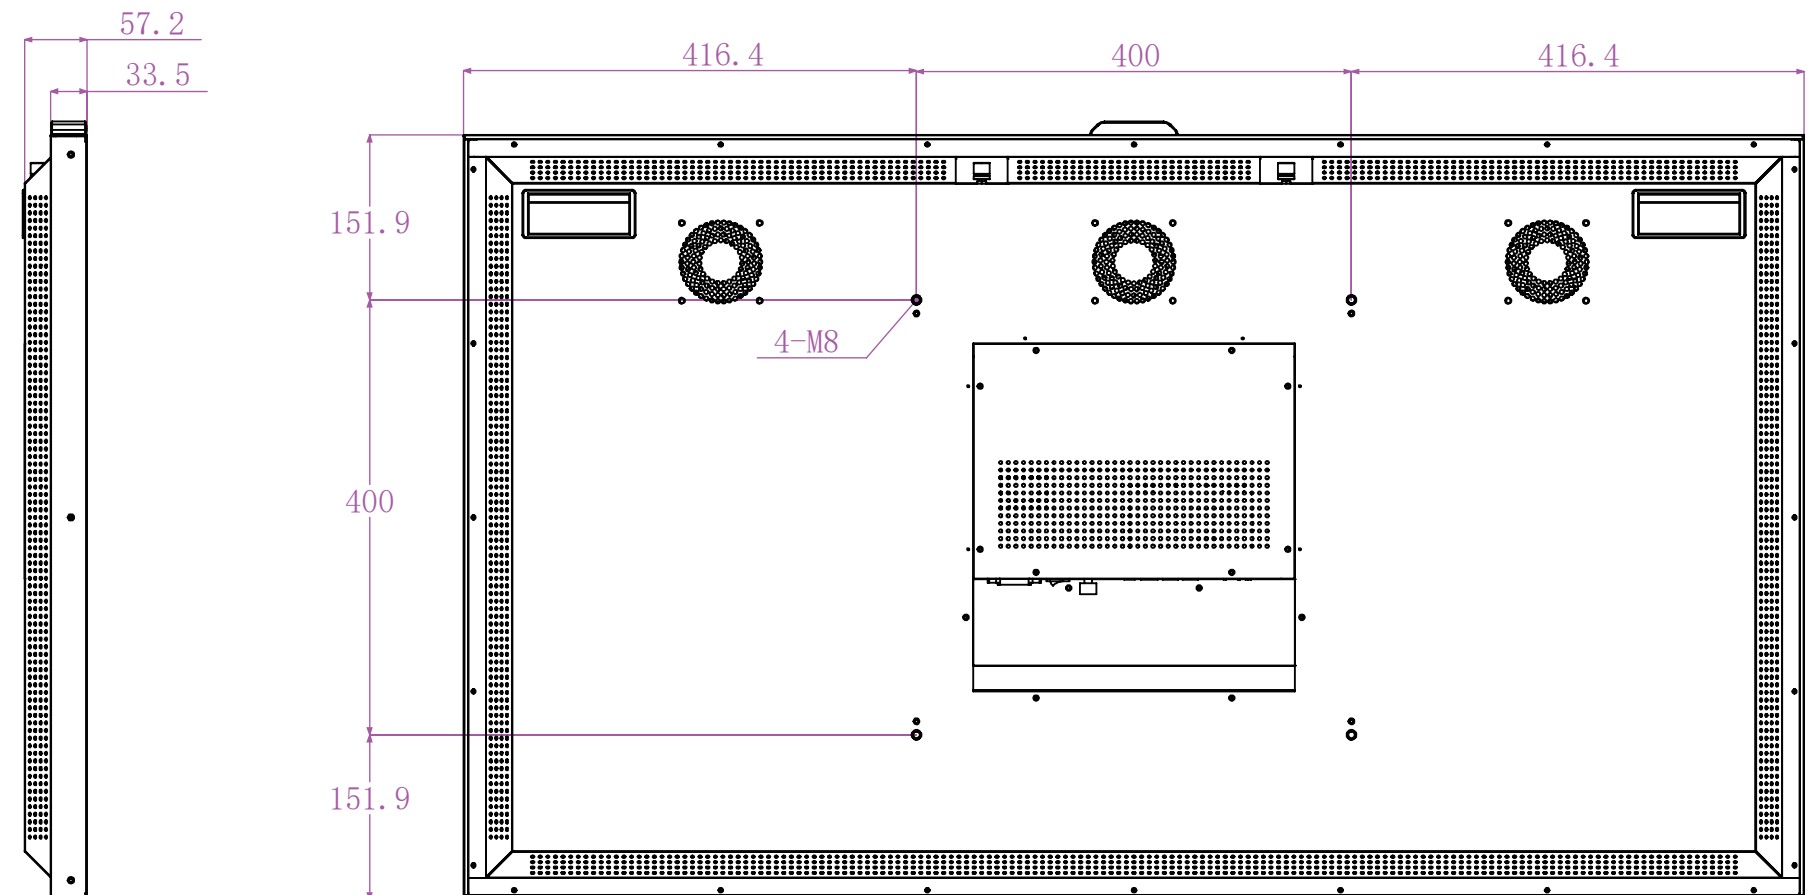

55 inch Window Facing Display

Screenage		Screenage Technology
Types :	Floor-standing	55 inch Window Facing Display
Size :	55"	
Model :	521XH	