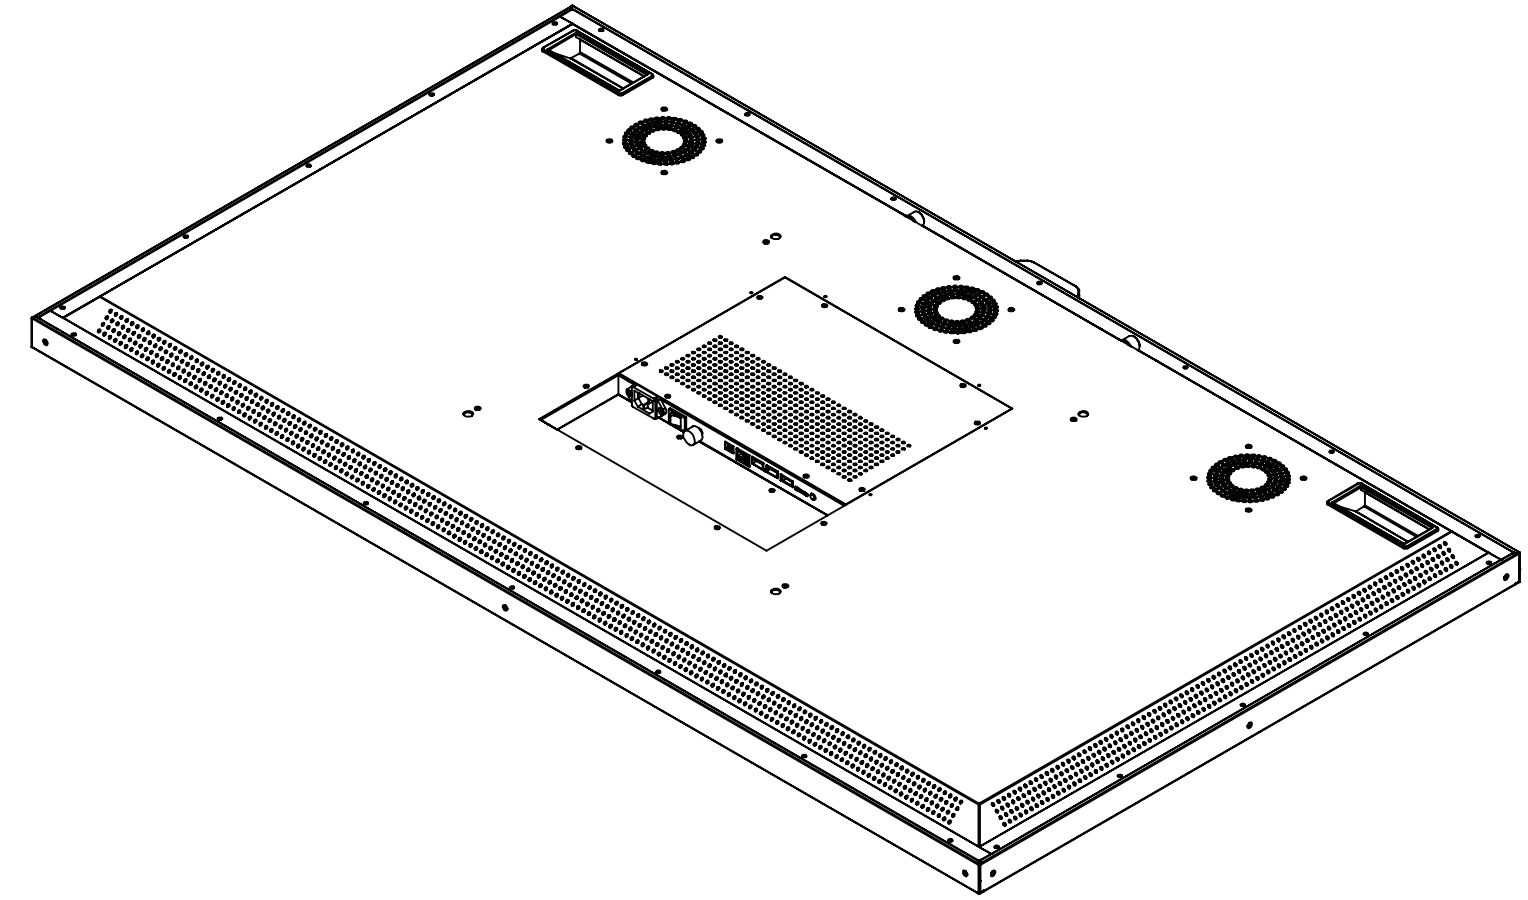

55 inch Window Facing Display

Screenage		Screenage Technology
Types :	Floor-standing	55 inch Window Facing Display
Size :	55"	
Model :	521XH	