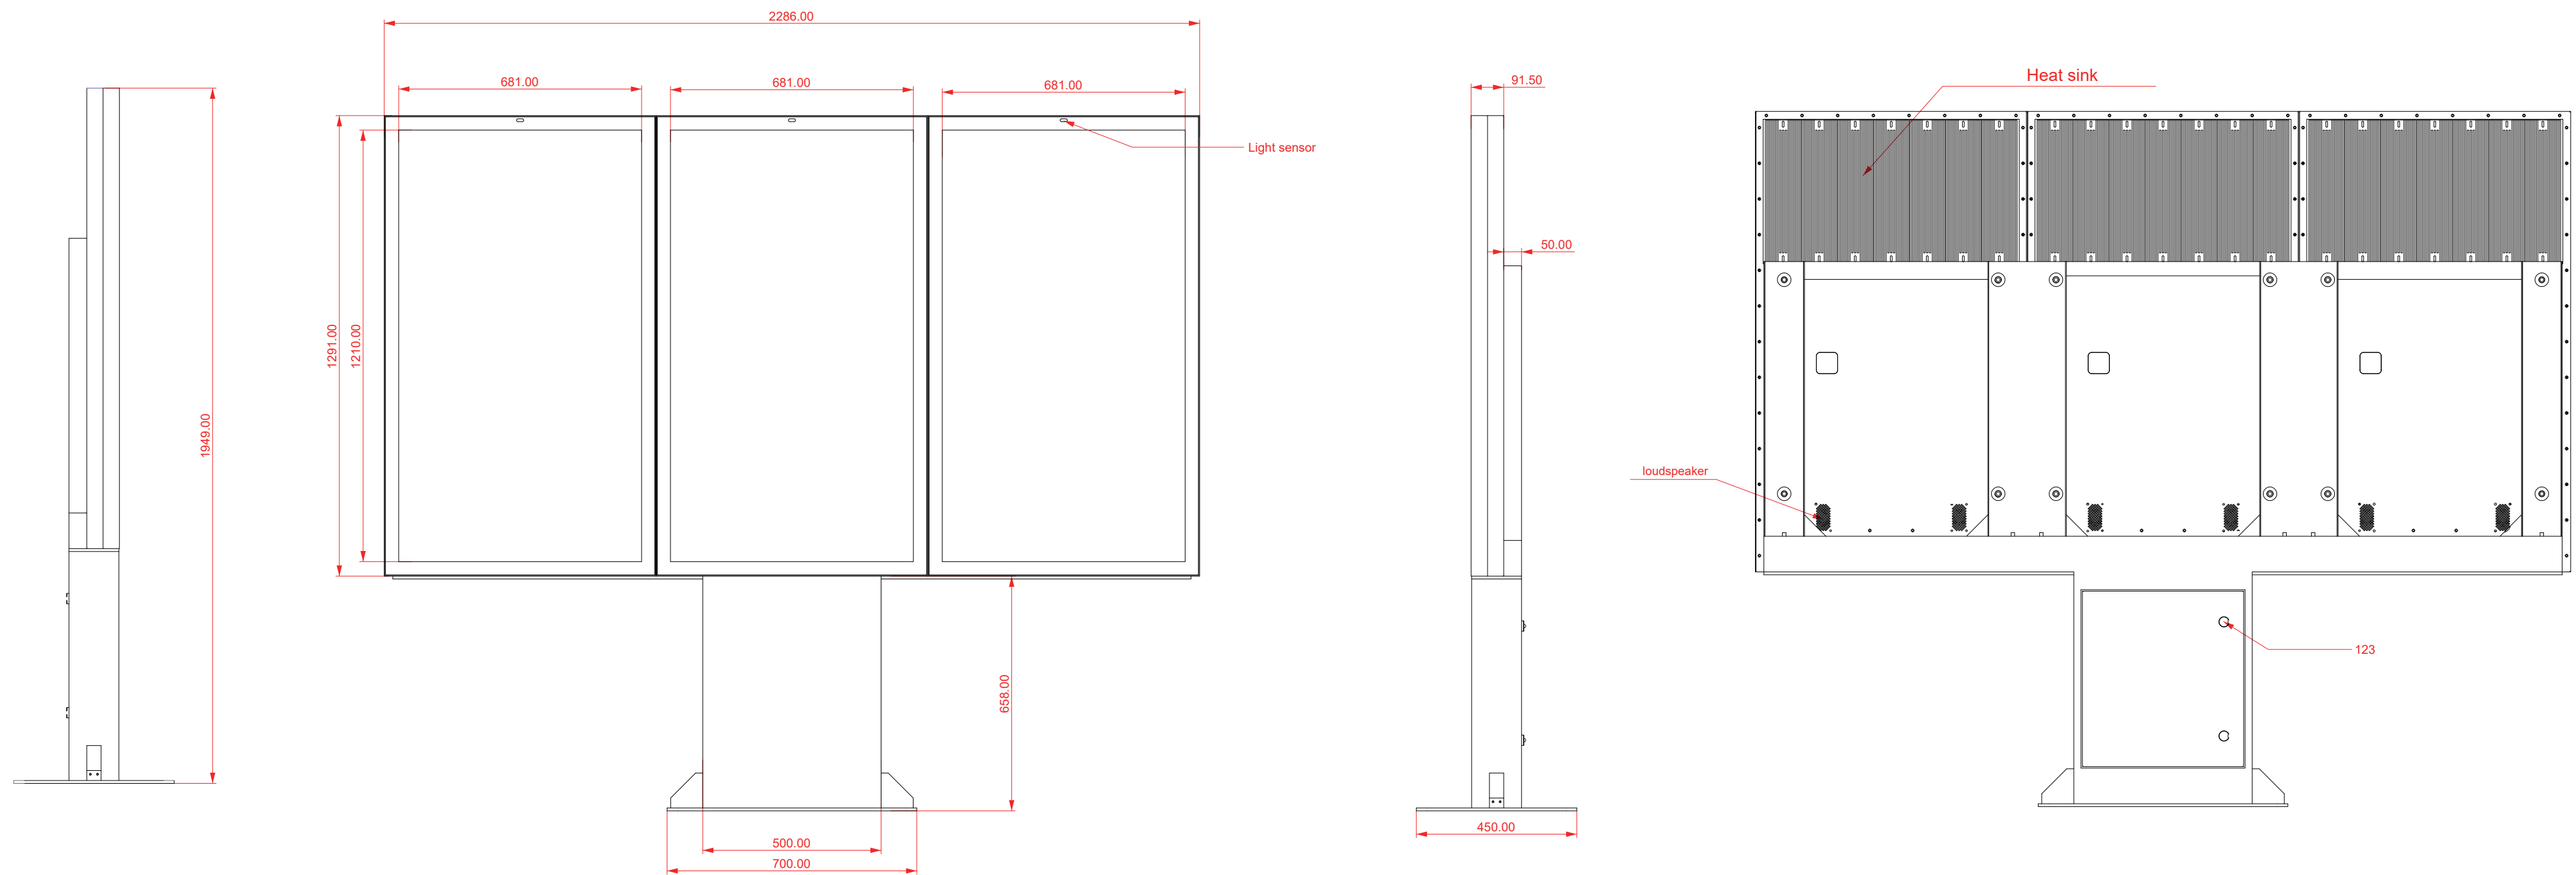

55 inch outdoor digital menu board

Screenage		Screenage Technology
Types :	Floor-standing	55 inch outdoor digital menu board
Size :	55"	
Model :	No.622S	