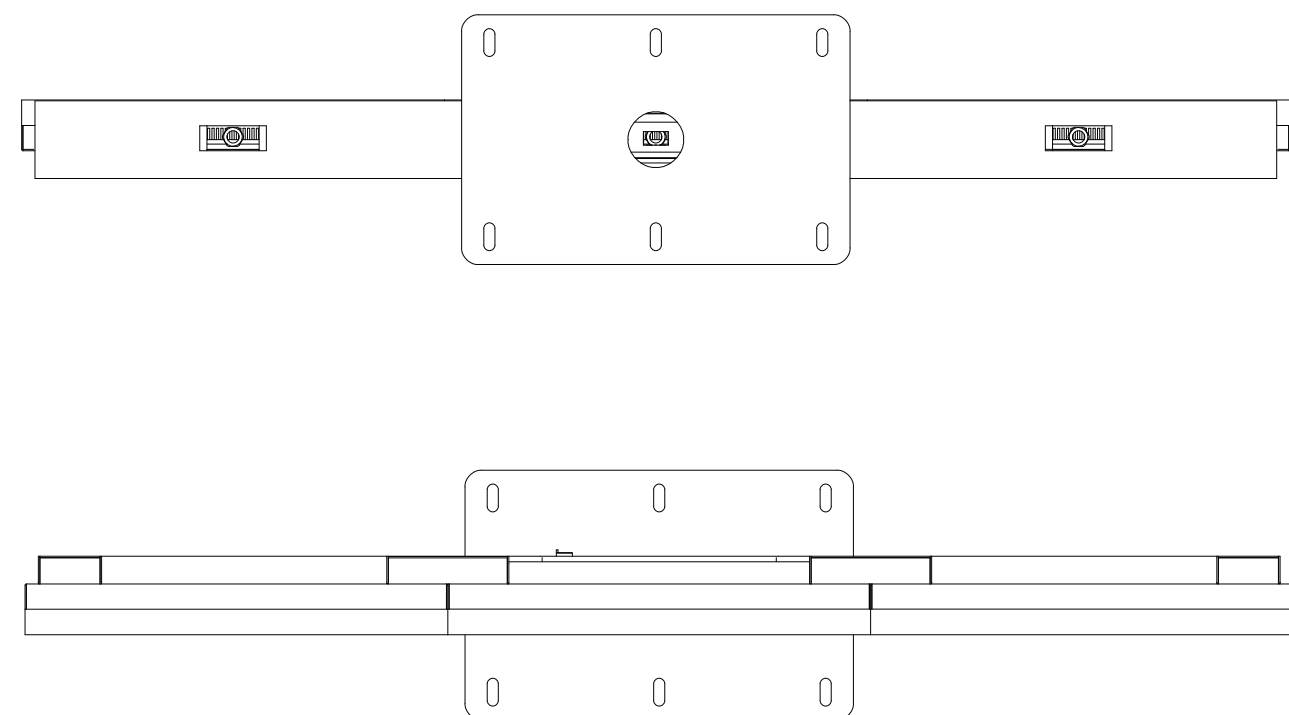

55 inch outdoor digital menu board

Screenage		Screenage Technology
Types :	Floor-standing	55 inch outdoor digital menu board
Size :	55"	
Model :	No.622S	