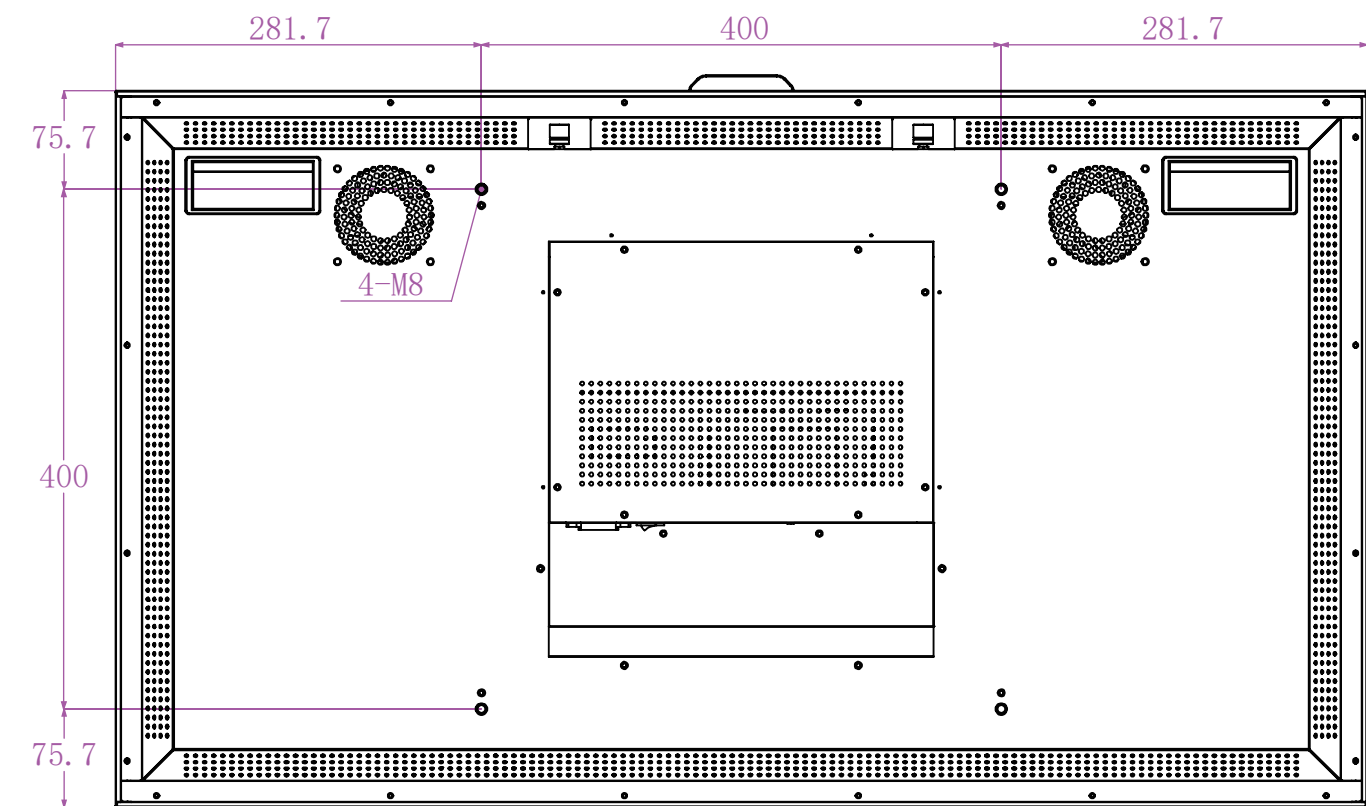

43 inch Window Facing Display

Screenage		Screenage Technology
Types :	Floor-standing	43 inch Window Facing Display
Size :	43"	
Model :	521XH	