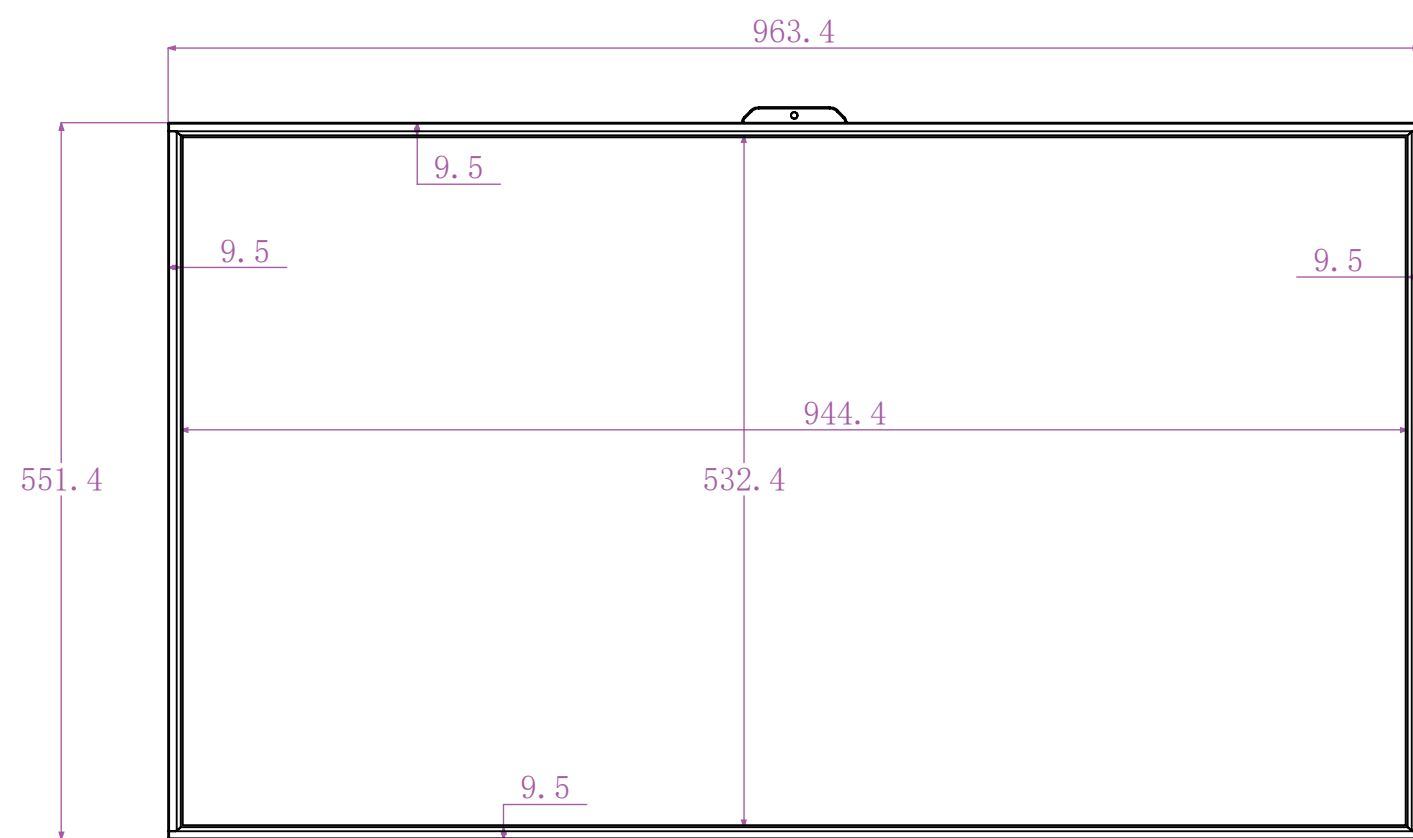

43 inch Window Facing Display

Screenage		Screenage Technology
Types :	Floor-standing	43 inch Window Facing Display
Size :	43"	
Model :	521XH	