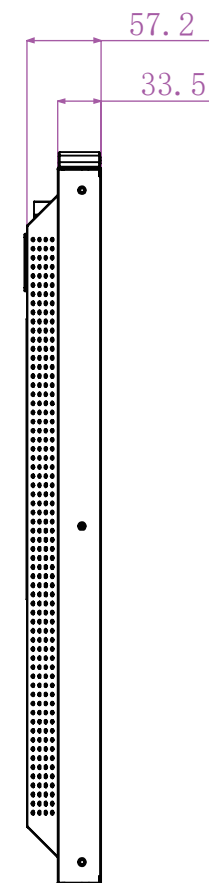

43 inch Window Facing Display

Screenage		Screenage Technology
Types :	Floor-standing	43 inch Window Facing Display
Size :	43"	
Model :	521XH	