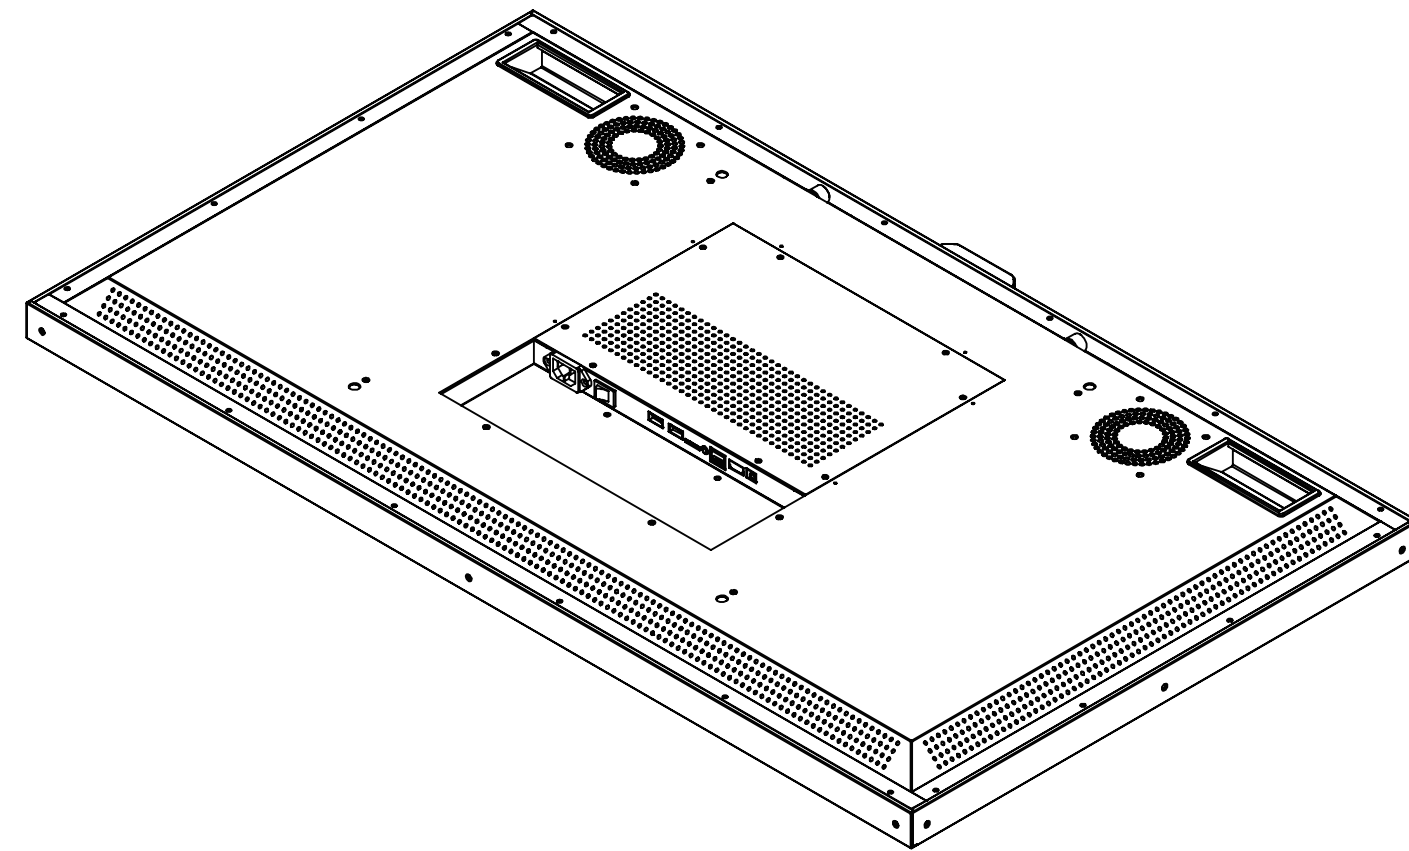

43 inch Window Facing Display

Screenage		Screenage Technology
Types :	Floor-standing	43 inch Window Facing Display
Size :	43"	
Model :	521XH	