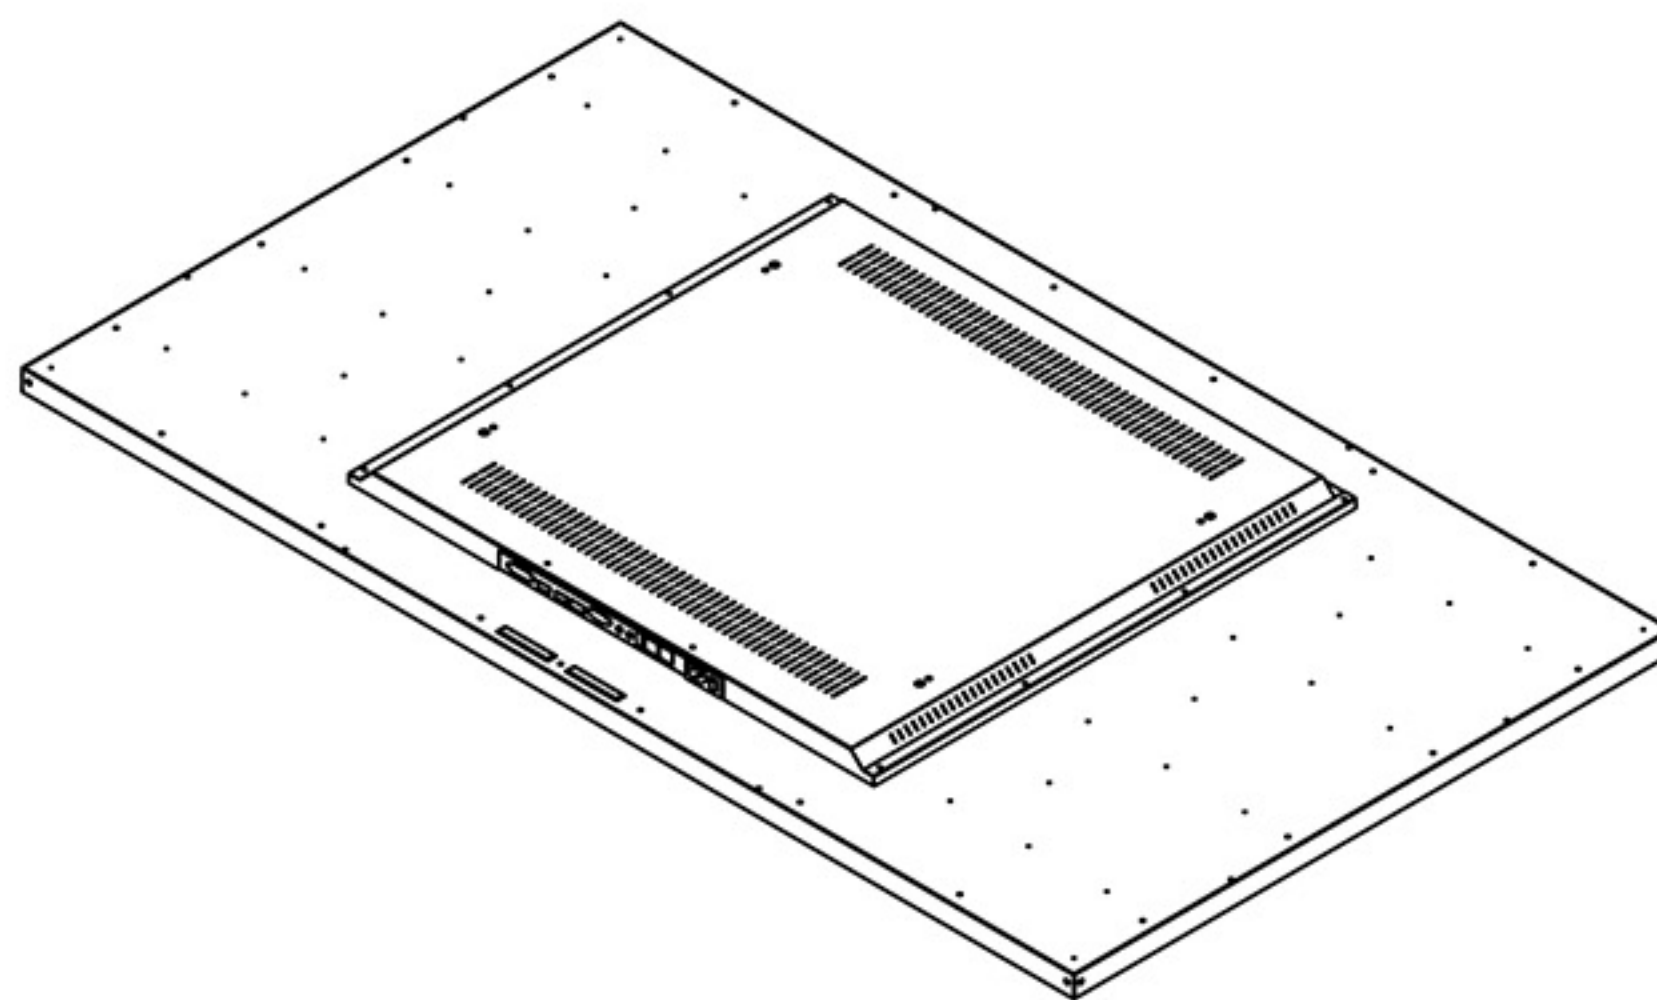

65 inch Super narrow LCD monitor

Screenage		Shenzhen Screenage Electronics Co., Ltd.
Types :	Wall mounted	65 inch Super narrow LCD monitor
Size :	65 inch	
Model :	580	