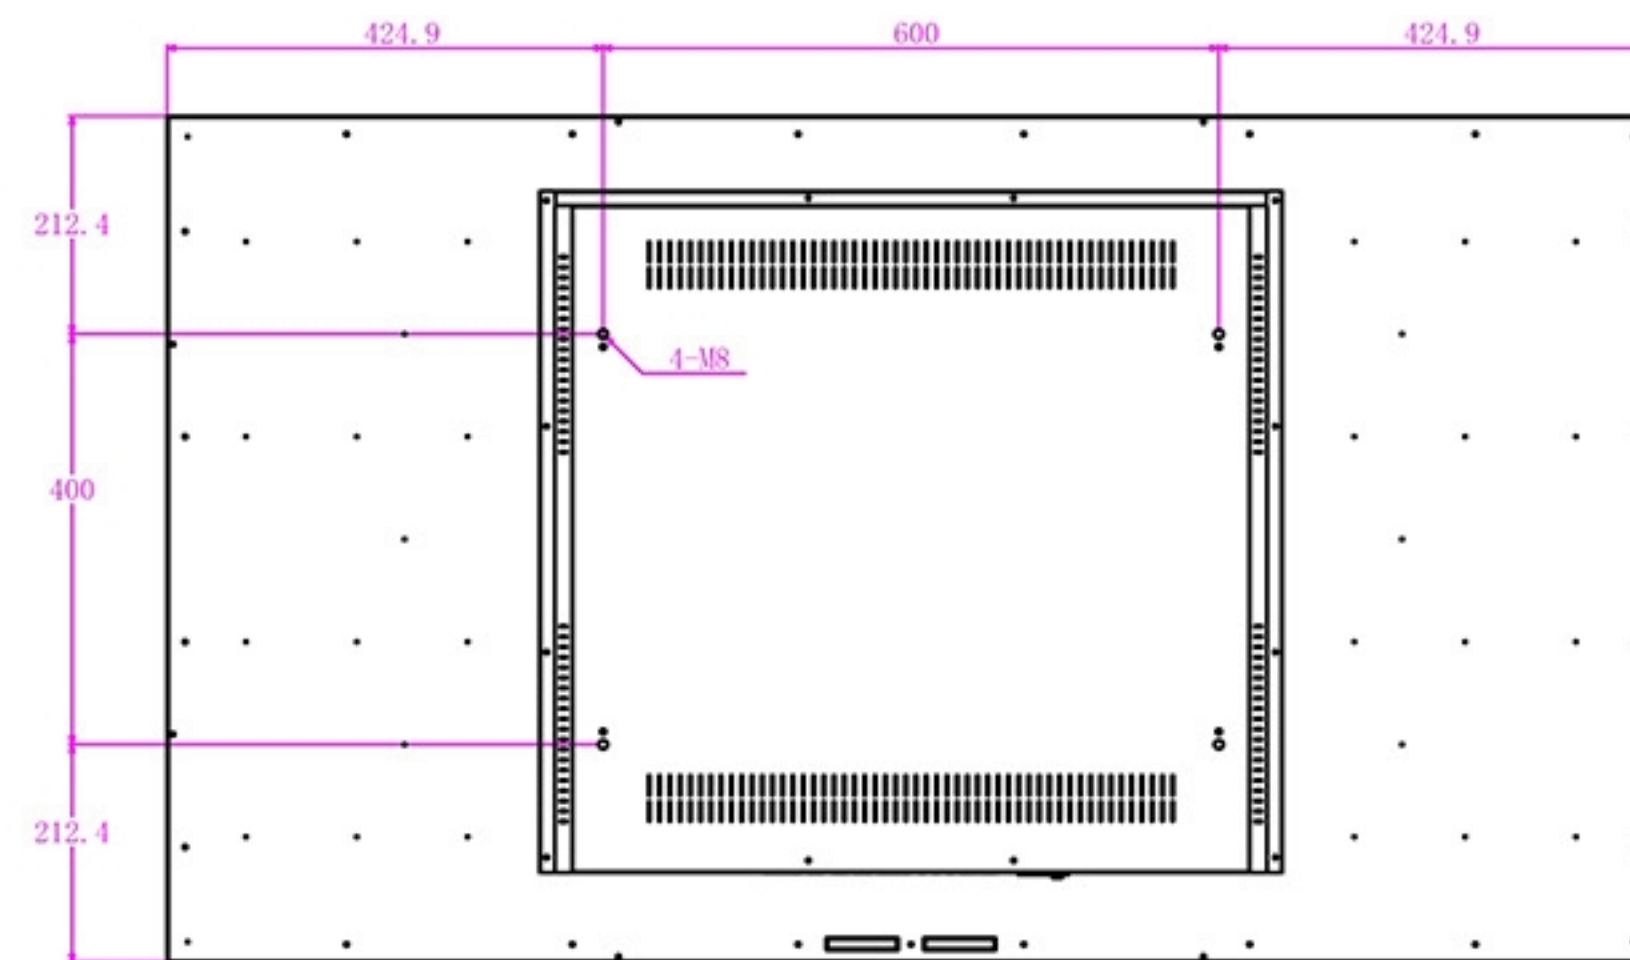

65 inch Super narrow LCD monitor

Screenage		Shenzhen Screenage Electronics Co., Ltd.
Types :	Wall mounted	65 inch Super narrow LCD monitor
Size :	65 inch	
Model :	580	