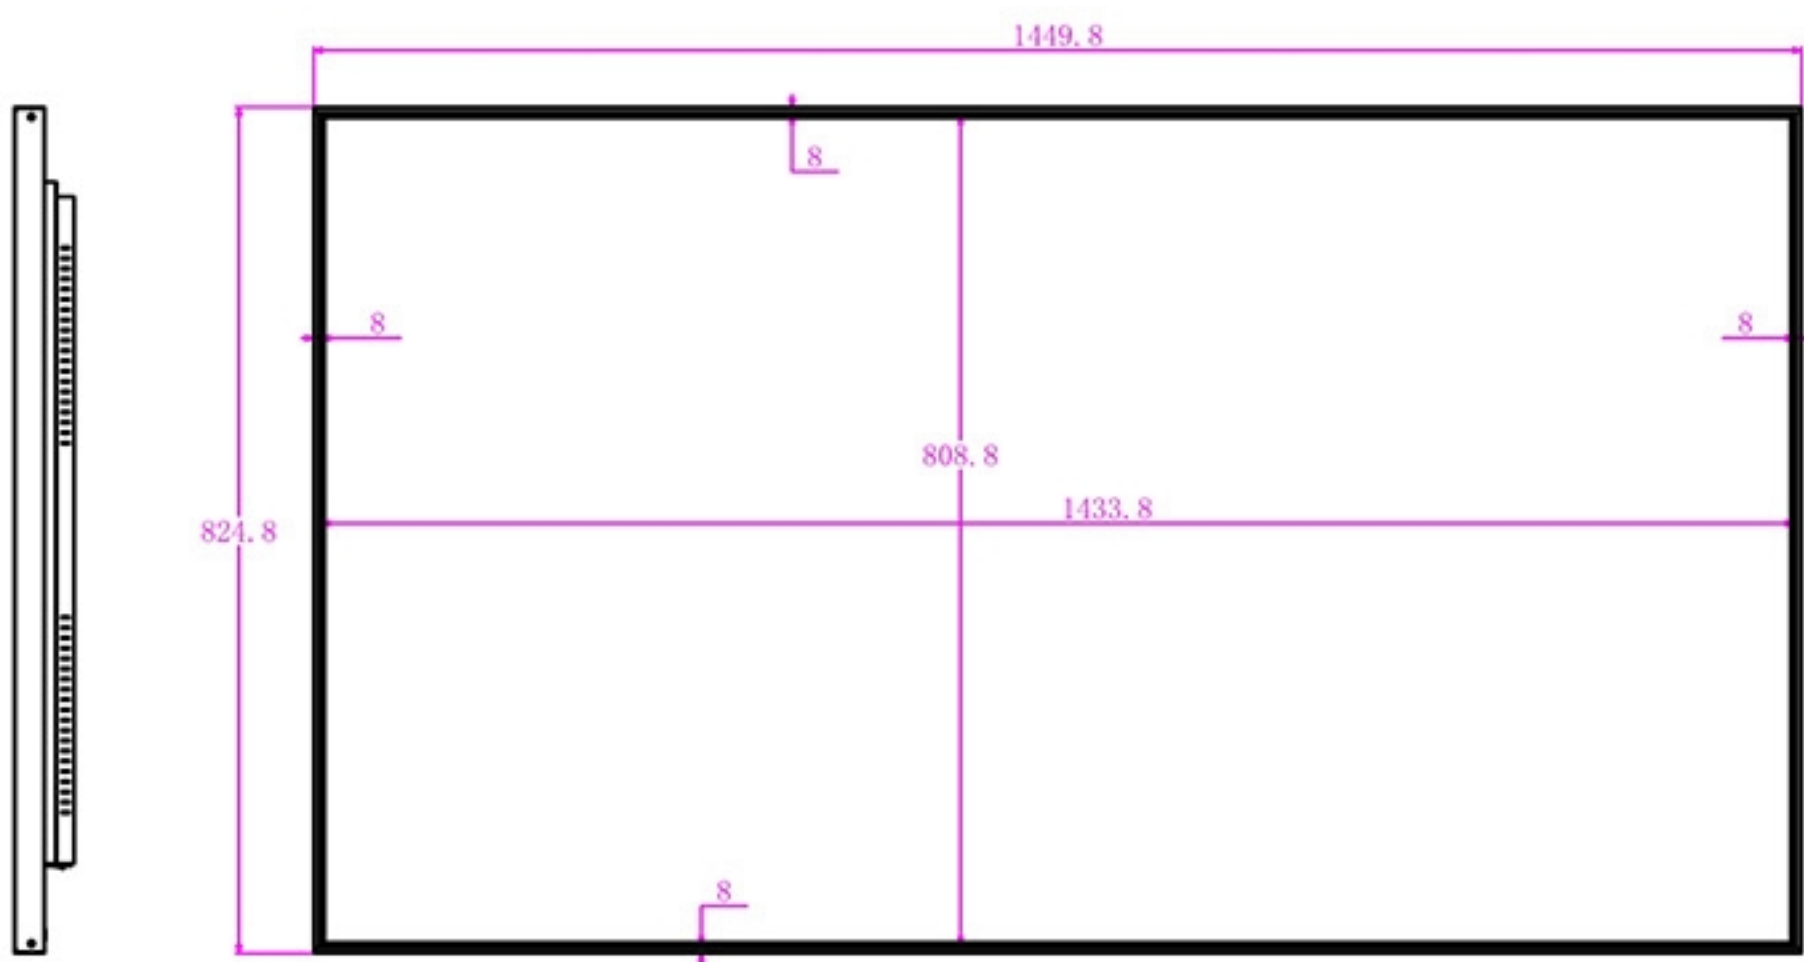

65 inch Super narrow LCD monitor

Screenage		Shenzhen Screenage Electronics Co., Ltd.
Types :	Wall mounted	65 inch Super narrow LCD monitor
Size :	65 inch	
Model :	580	