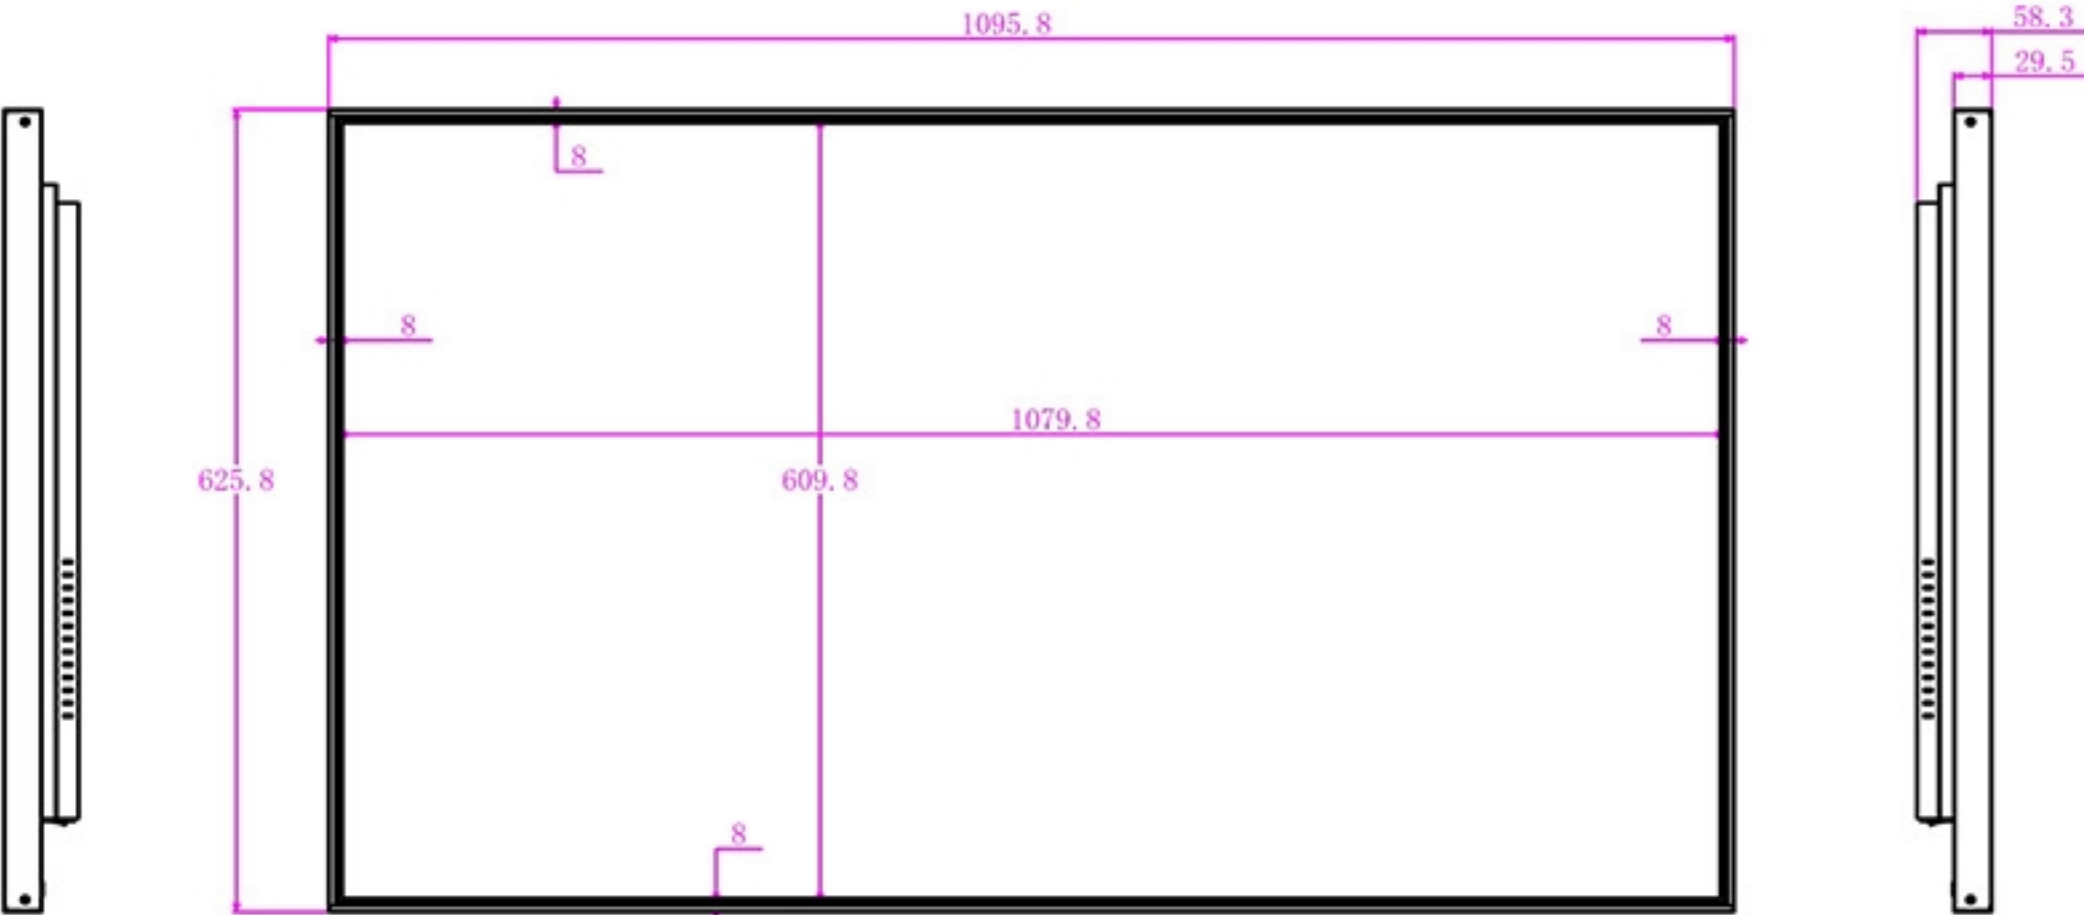

49 inch Super narrow LCD monitor

Screenage		Shenzhen Screenage Electronics Co., Ltd.
Types :	Wall mounted	49 inch Super narrow LCD monitor
Size :	49 inch	
Model :	580	