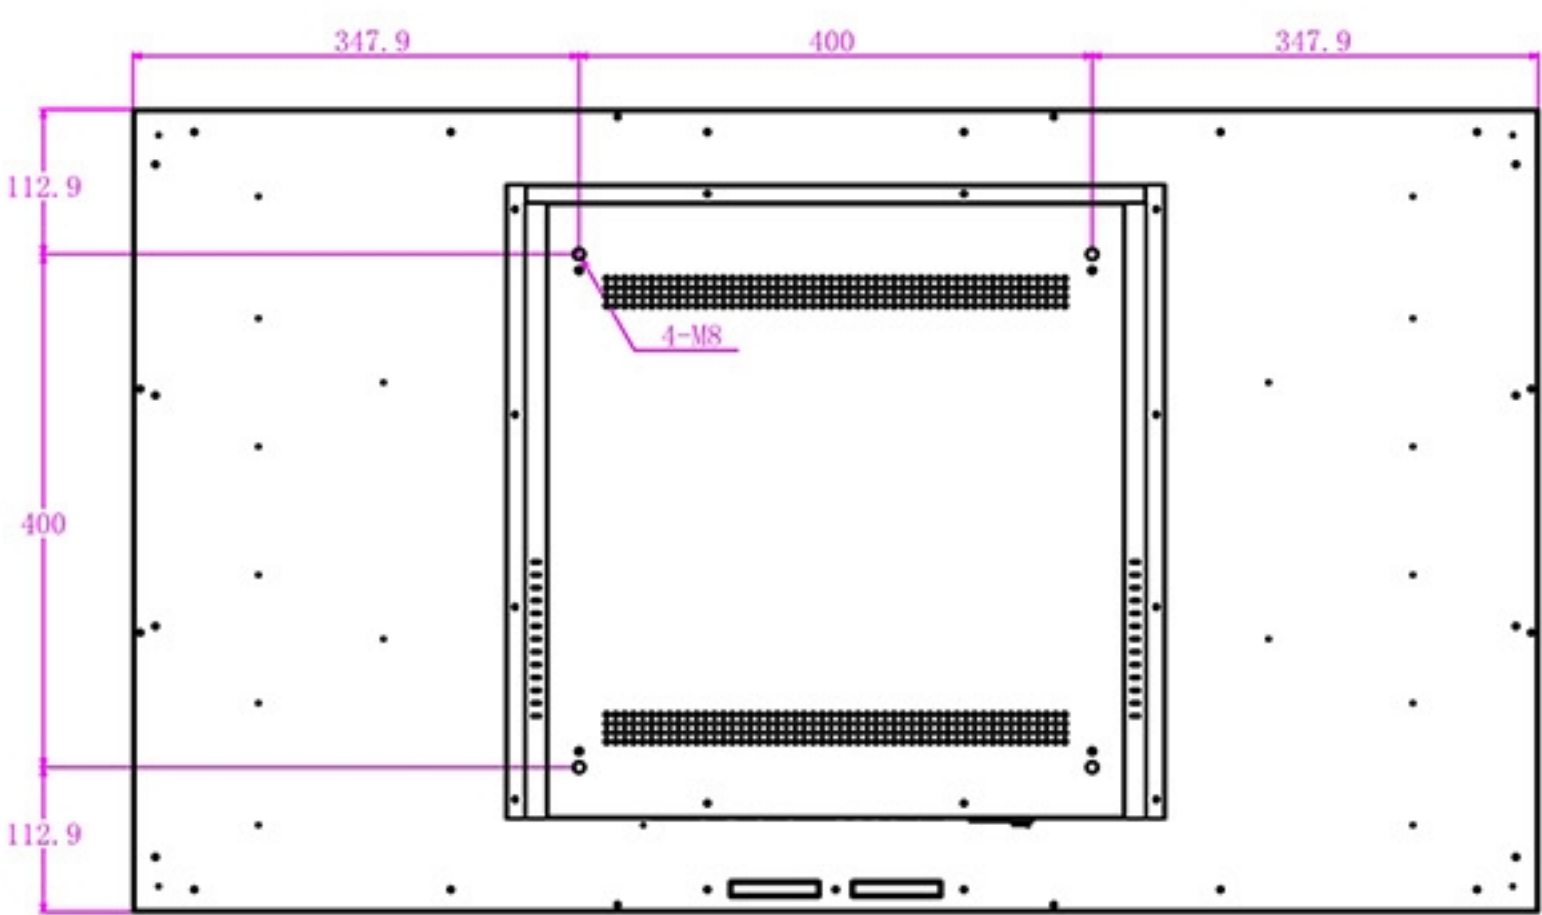

49 inch Super narrow LCD monitor

Screenage		Shenzhen Screenage Electronics Co., Ltd.
Types :	Wall mounted	49 inch Super narrow LCD monitor
Size :	49 inch	
Model :	580	