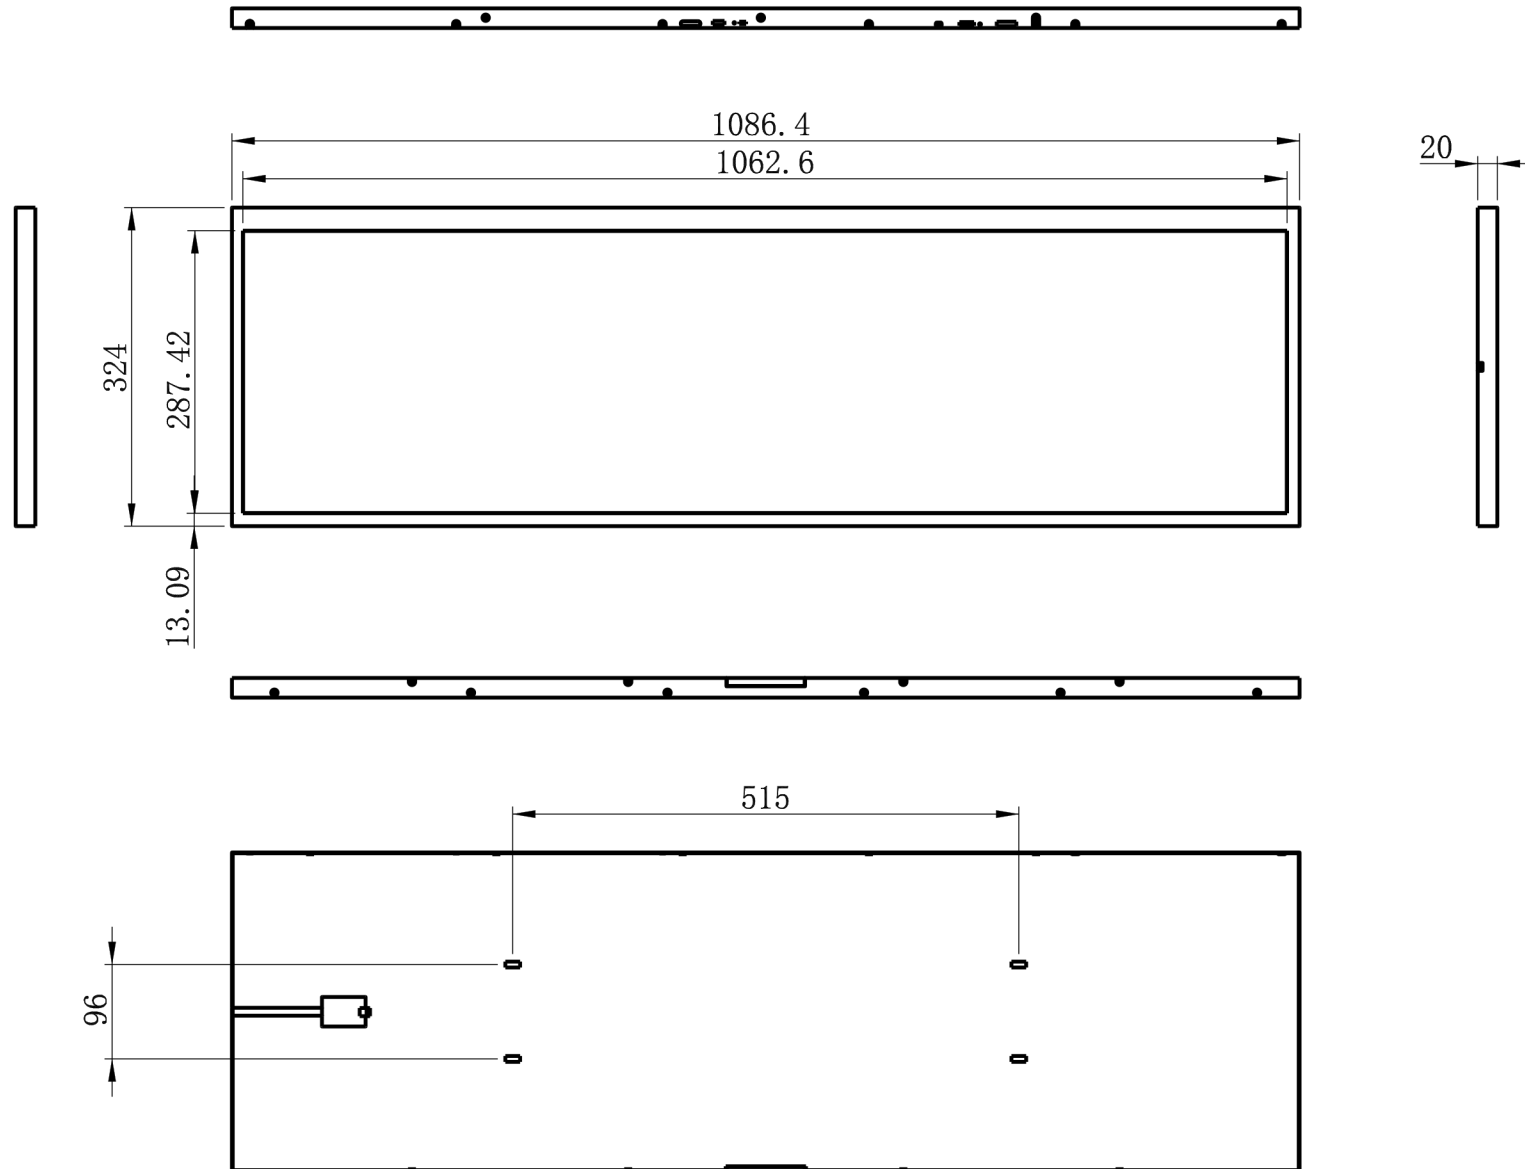

# 43.8" Ultra Wide Stretched Bar LCD Display

<b>Screenage</b>		Shenzhen Screenage Electronics Co., Ltd.
Types :	Bar-type	43.8" Stretched bar LCD display
Size :	43.8 inch	
Model :	571C	