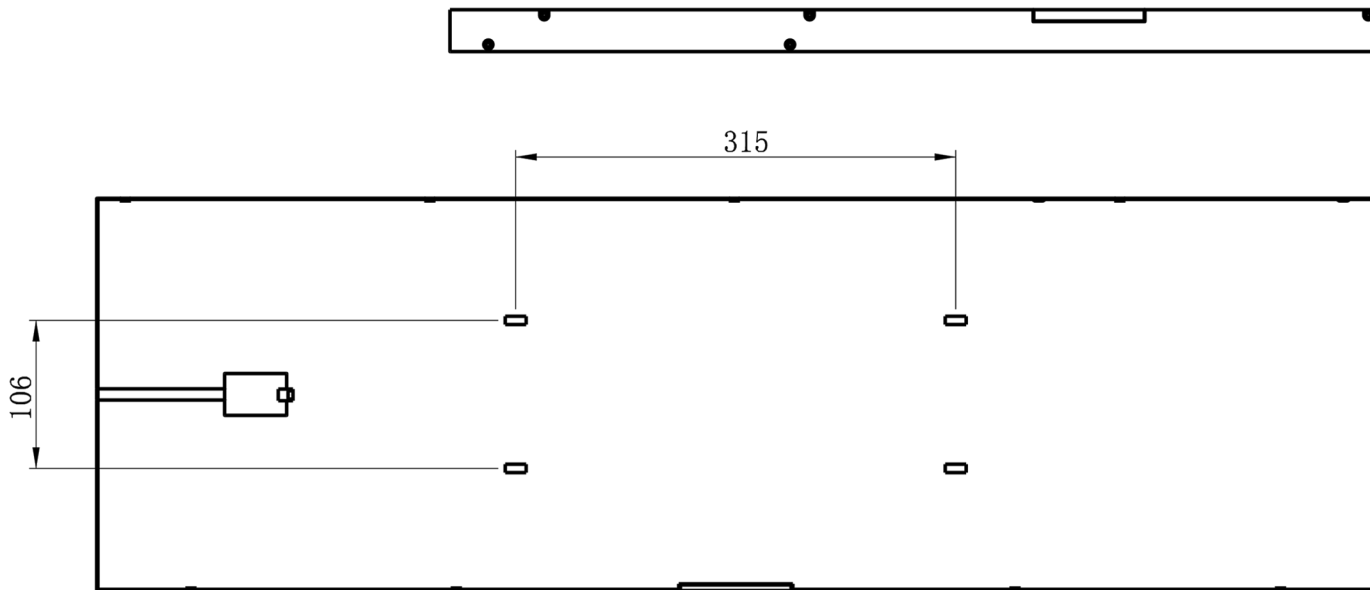

# 37" Ultra Wide Stretched Bar LCD Display

<b>Screenage</b>		Shenzhen Screenage Electronics Co., Ltd.
Types :	Bar-type	37" Stretched bar LCD display
Size :	37 inch	
Model :	571C	