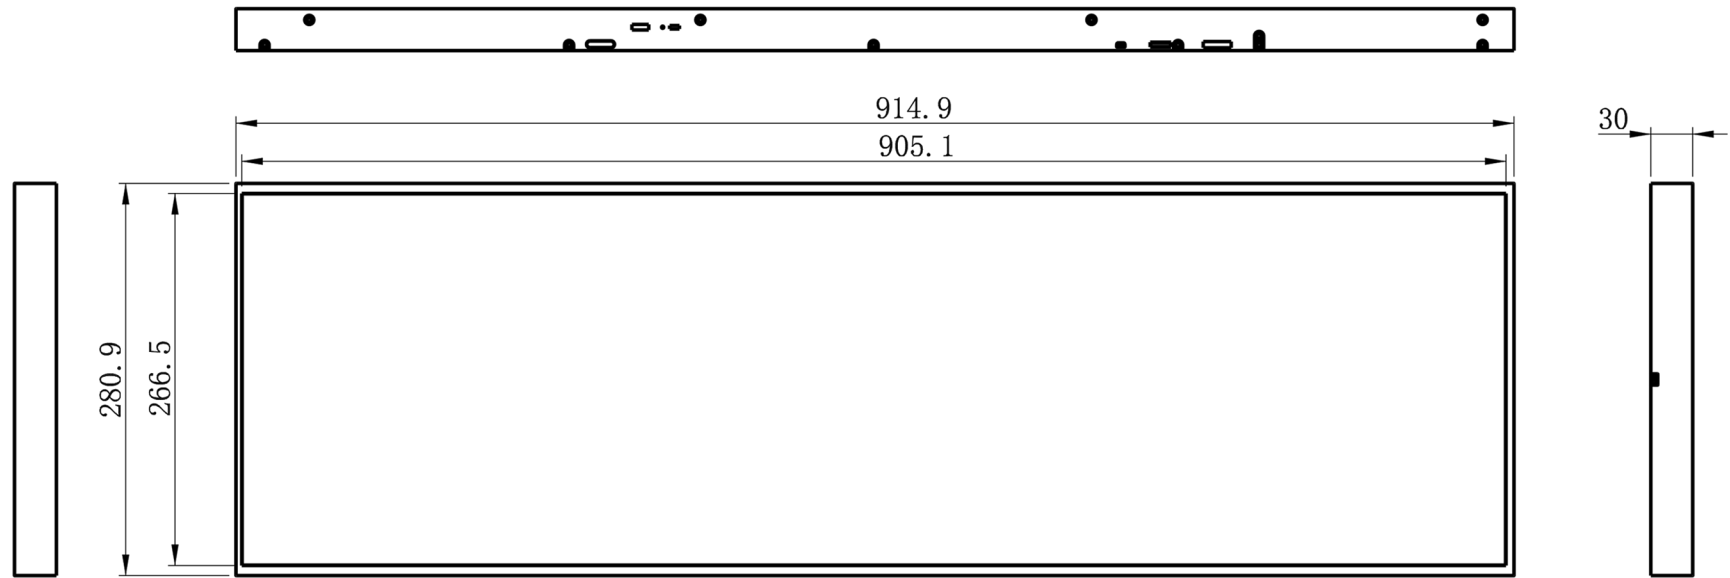

# 37" Ultra Wide Stretched Bar LCD Display

<b>Screenage</b>		Shenzhen Screenage Electronics Co., Ltd.
Types :	Bar-type	37" Stretched bar LCD display
Size :	37 inch	
Model :	571C	