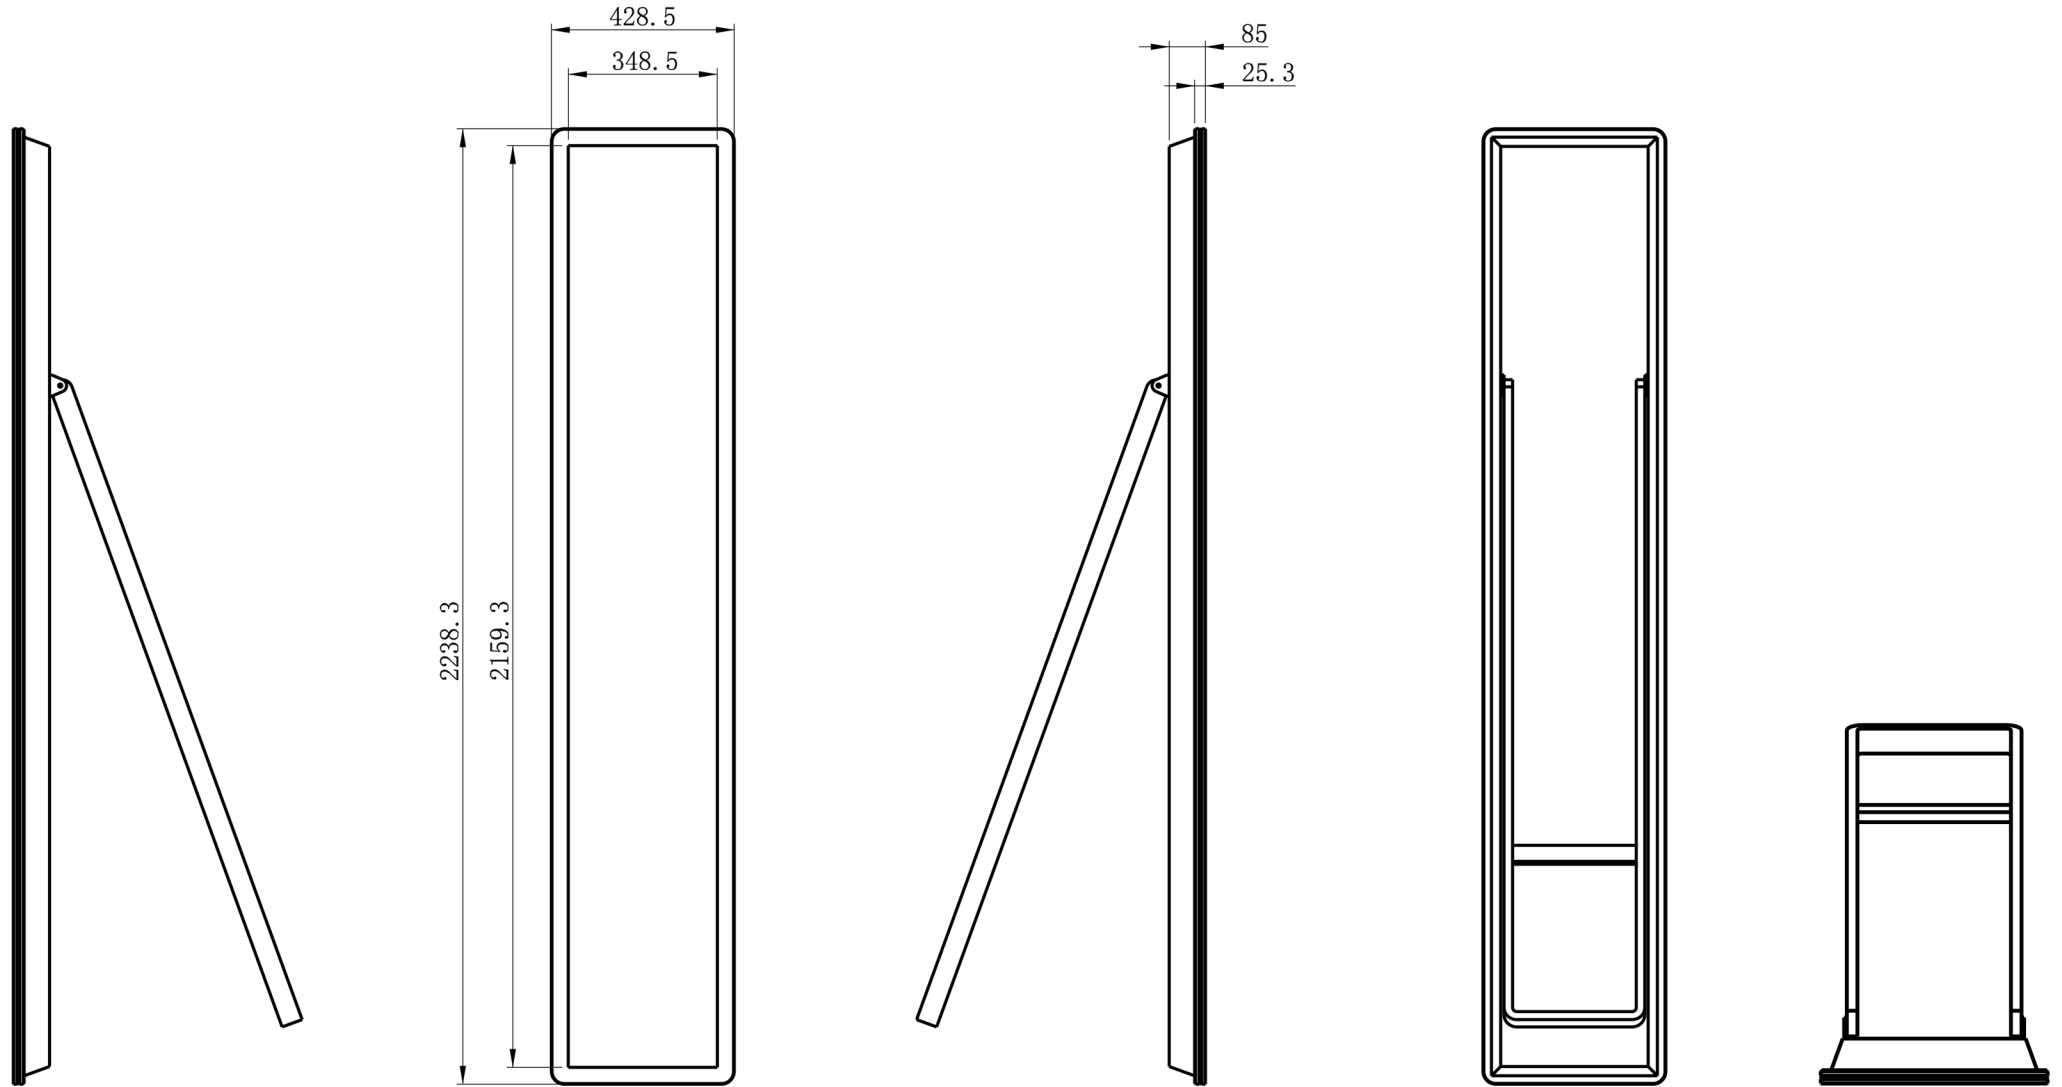

86" Ultra Wide Stretched Bar LCD Display

| | | |
|------------------|----------|--|
| Screenage | | Shenzhen Screenage Electronics Co., Ltd. |
| Types : | Bar-type | 86" Stretched bar LCD display |
| Size : | 86 inch | |
| Model : | 571B | |