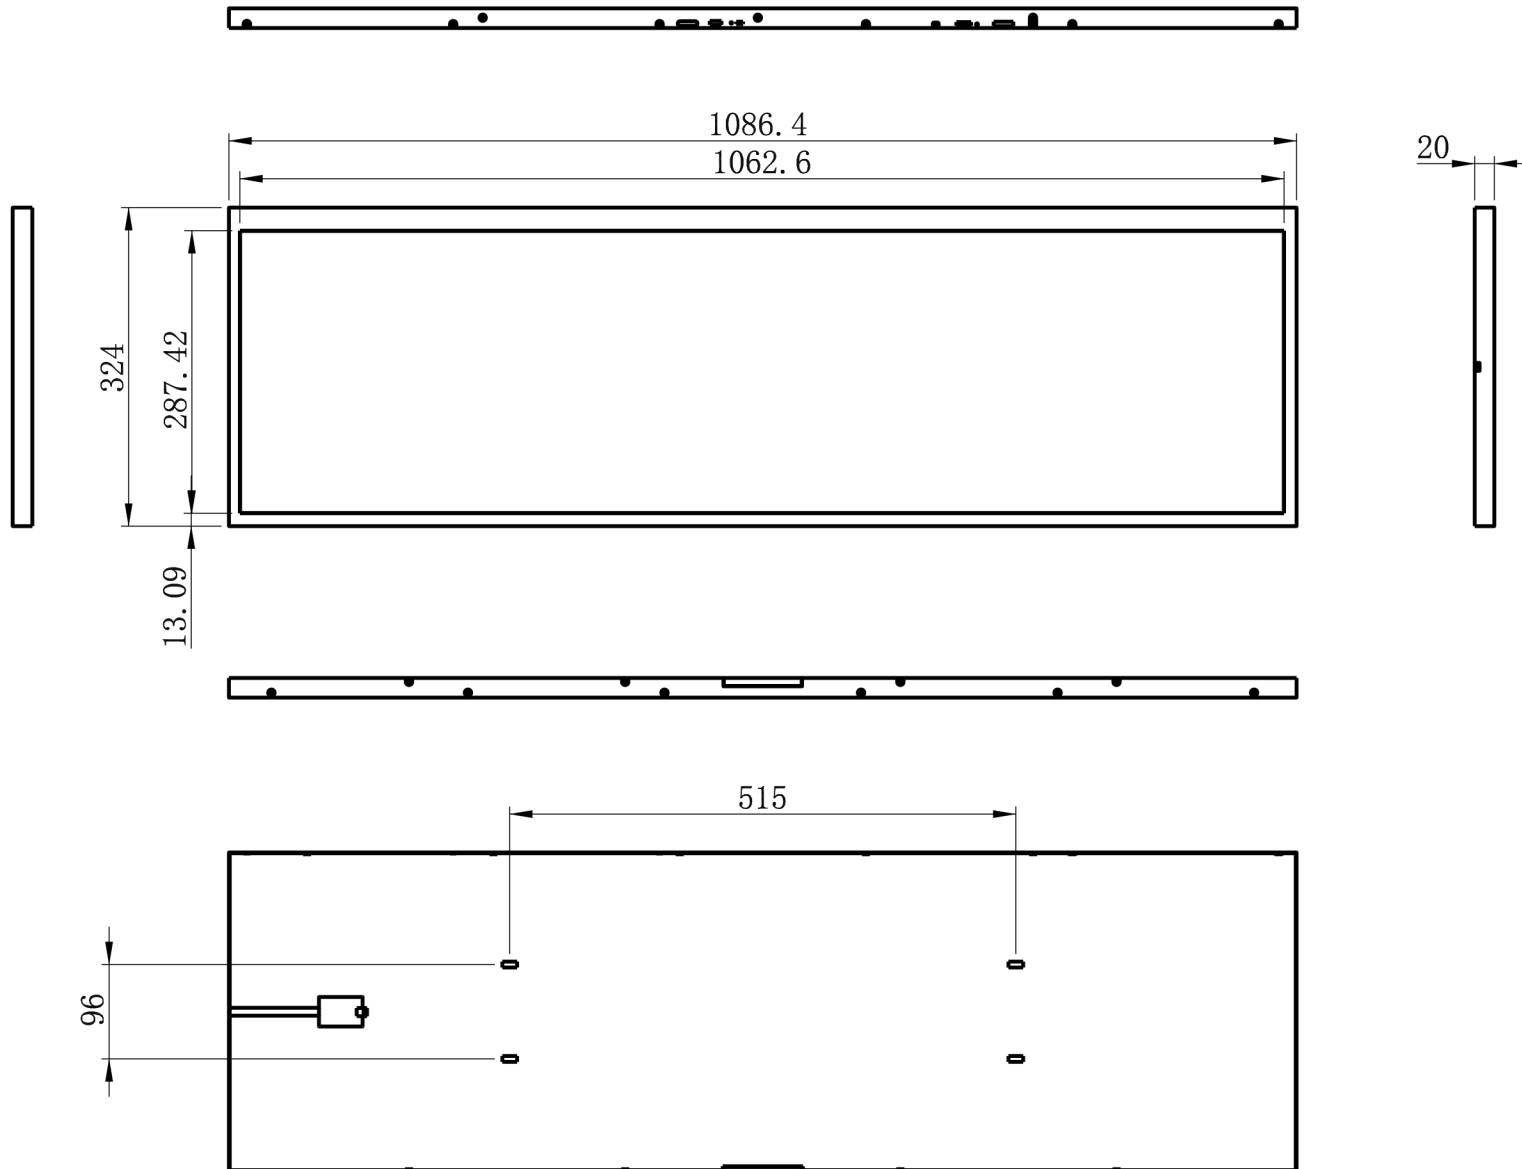

43.8" Ultra Wide Stretched Bar LCD Display

Screenage		Shenzhen Screenage Electronics Co., Ltd.
Types :	Bar-type	43.8" Stretched bar LCD display
Size :	43.8 inch	
Model :	571B	