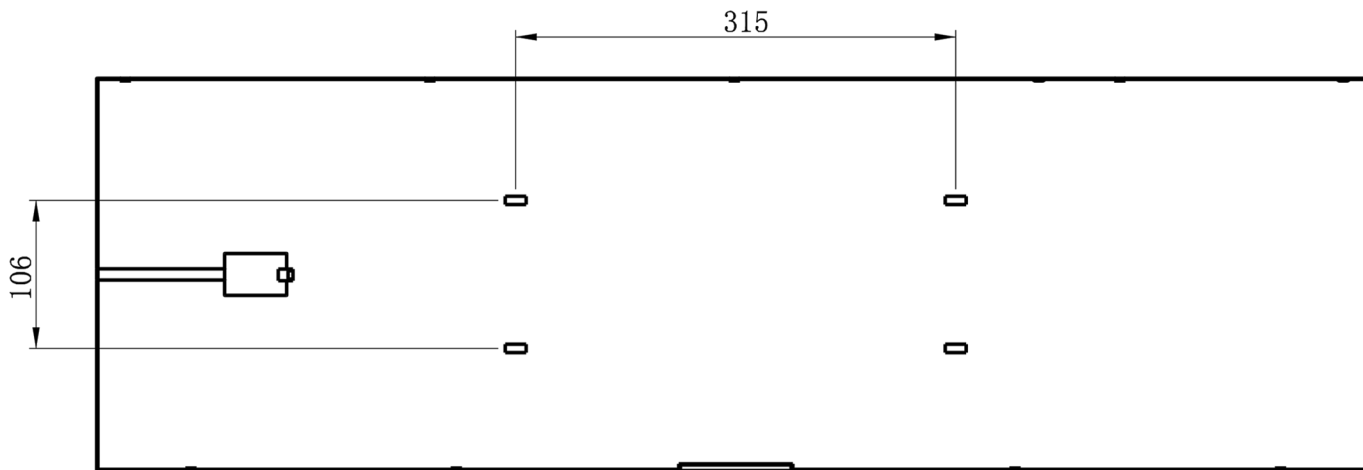

37" Ultra Wide Stretched Bar LCD Display

Screenage		Shenzhen Screenage Electronics Co., Ltd.
Types :	Bar-type	37" Stretched bar LCD display
Size :	37 inch	
Model :	571B	