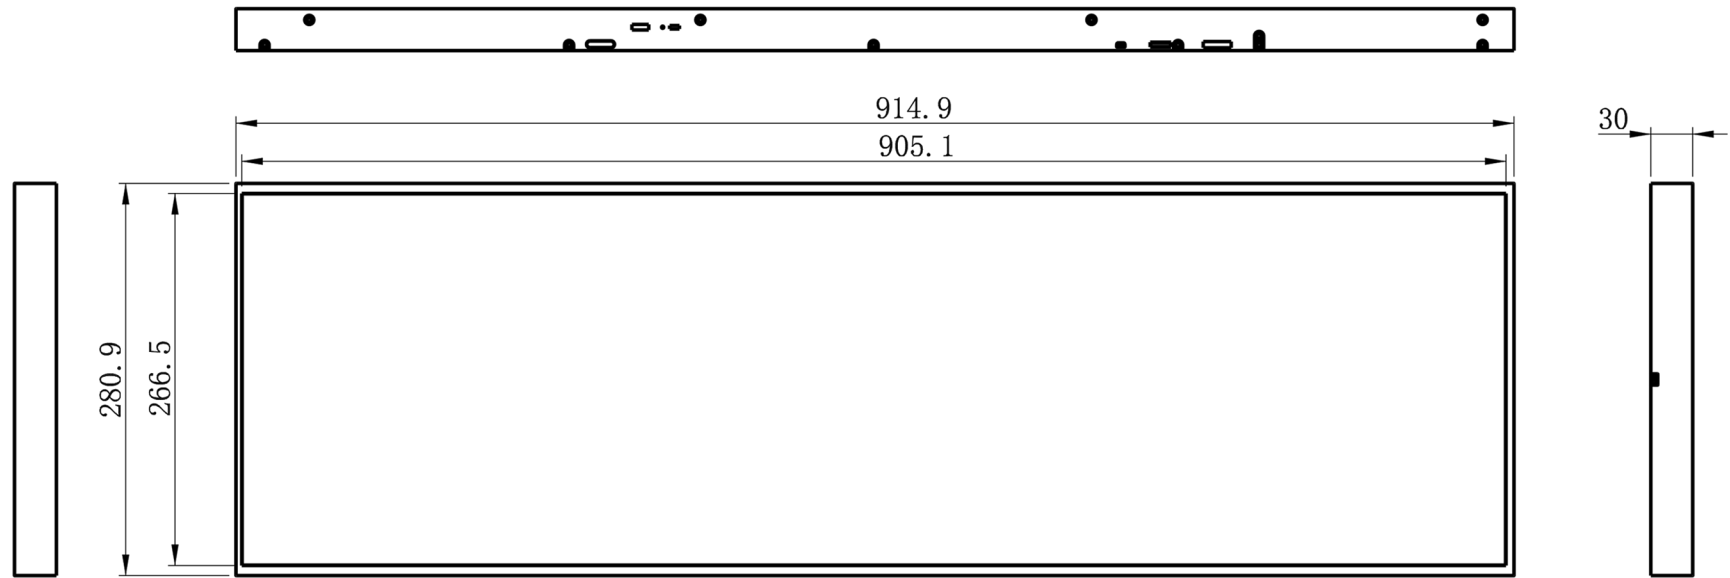

37" Ultra Wide Stretched Bar LCD Display

Screenage		Shenzhen Screenage Electronics Co., Ltd.
Types :	Bar-type	37" Stretched bar LCD display
Size :	37 inch	
Model :	571B	