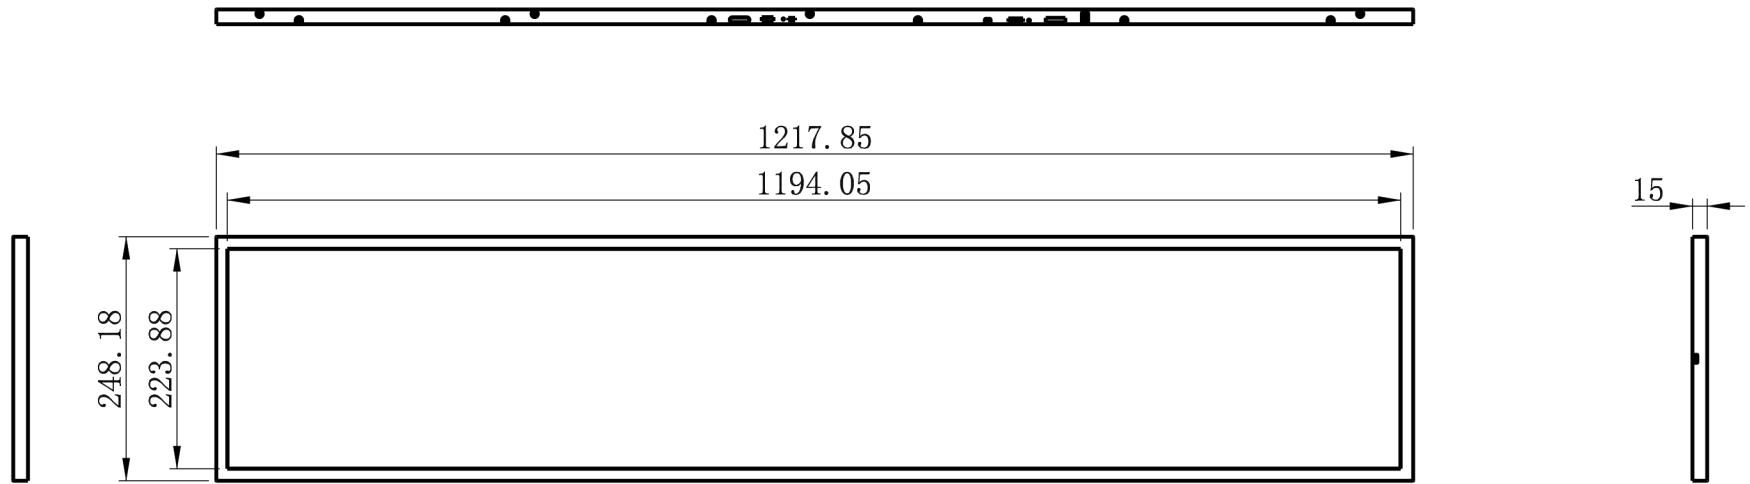

# 48" Ultra Wide Stretched Bar LCD Display

<b>Screenage</b>		Shenzhen Screenage Electronics Co., Ltd.
Types :	Bar-type	48" Stretched bar LCD display
Size :	48 inch	
Model :	571A	