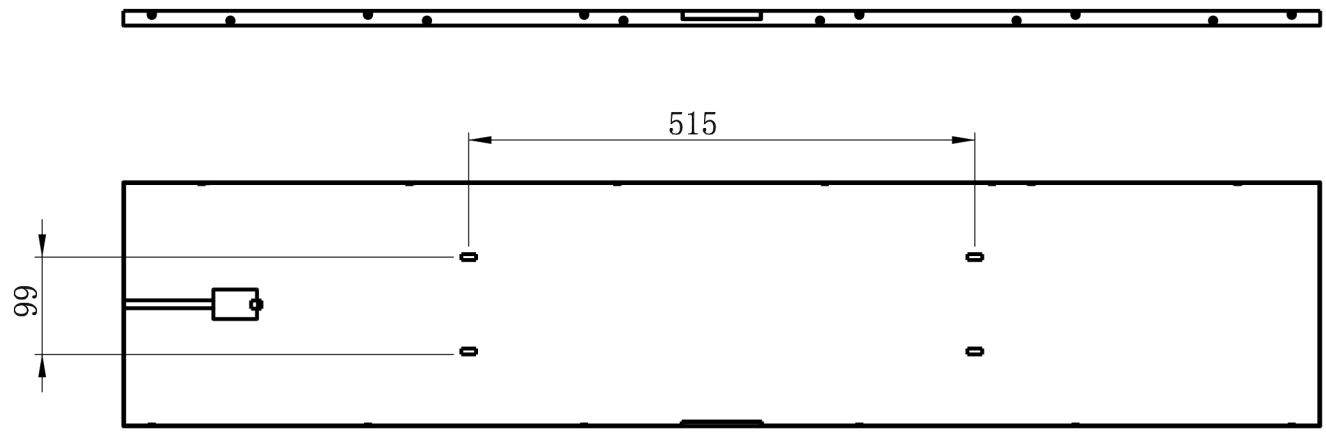

# 48" Ultra Wide Stretched Bar LCD Display

<b>Screenage</b>		Shenzhen Screenage Electronics Co., Ltd.
Types :	Bar-type	48" Stretched bar LCD display
Size :	48 inch	
Model :	571A	