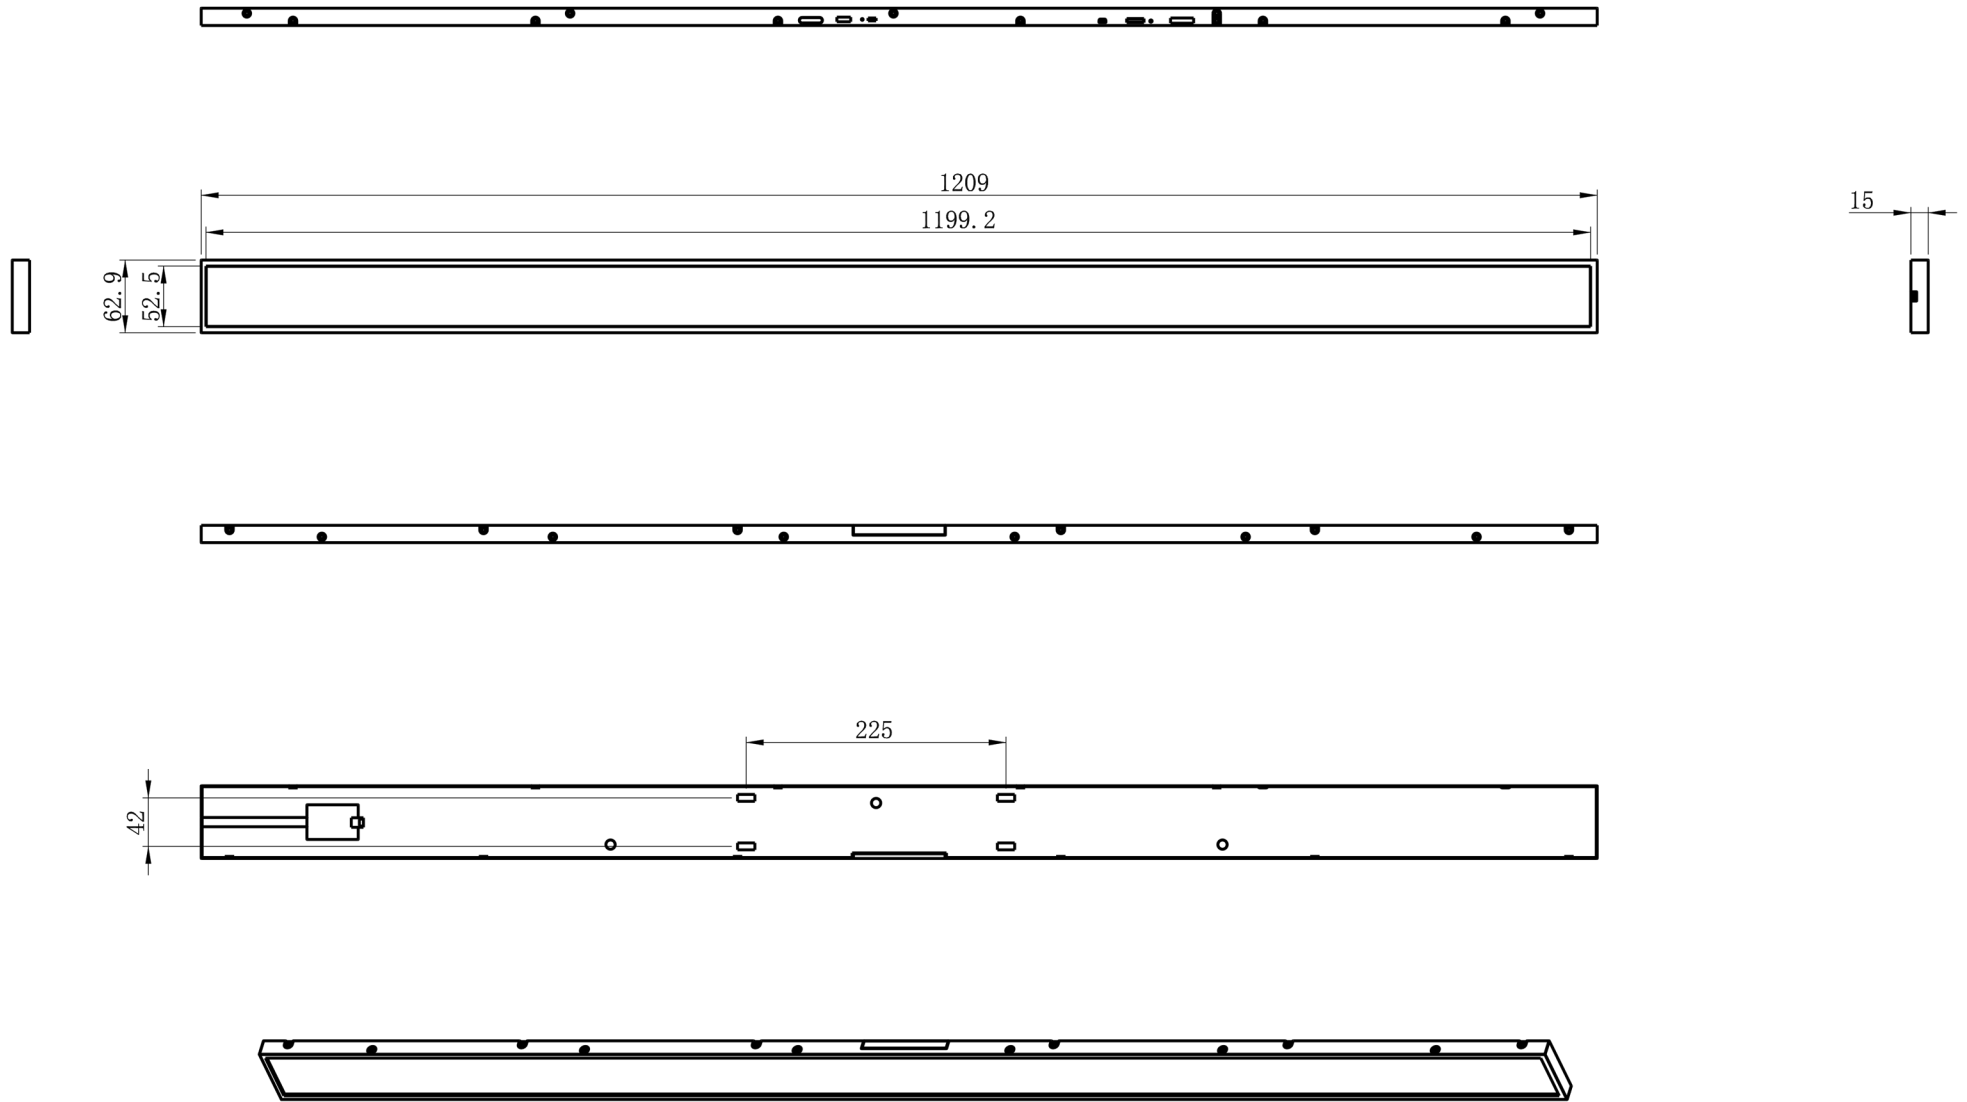

47.1" Ultra Wide Stretched Bar LCD Display

Screenage		Shenzhen Screenage Electronics Co., Ltd.
Types :	Bar-type	47.1" Stretched bar LCD display
Size :	47.1 inch	
Model :	571A	