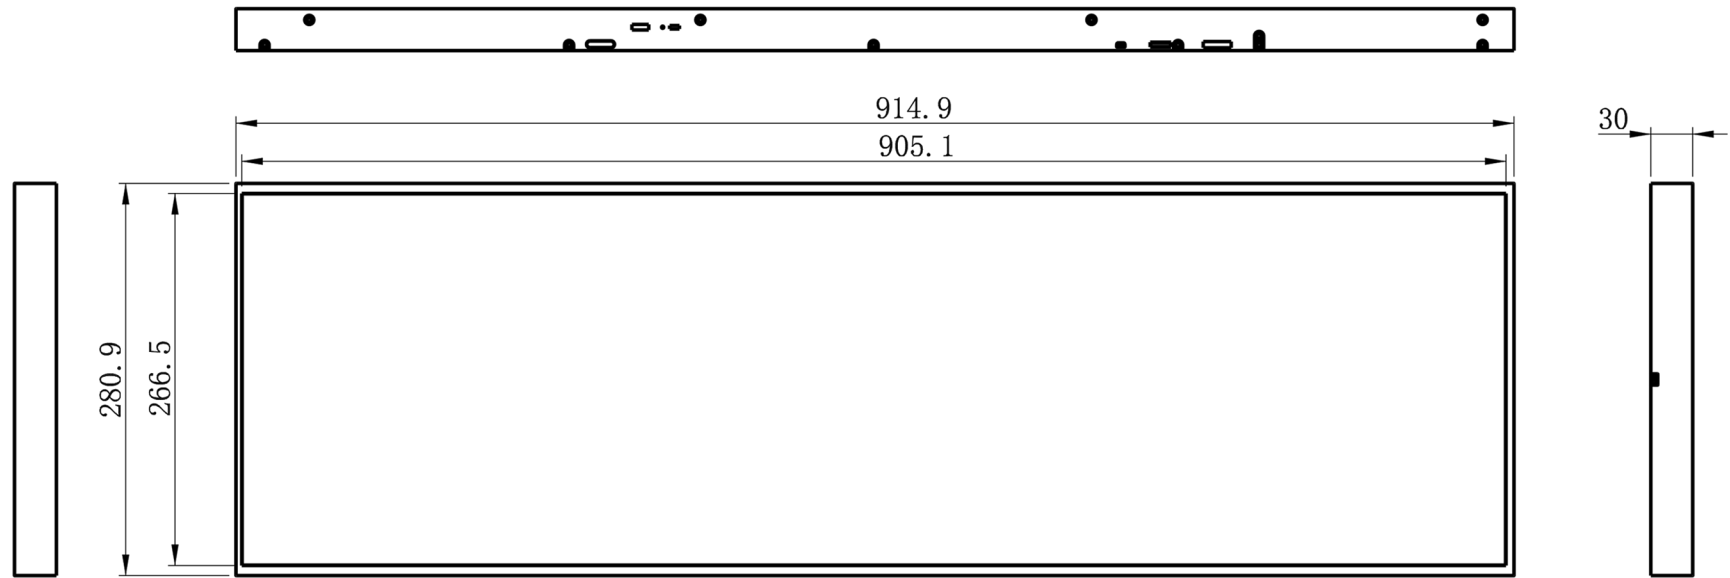

# 37" Ultra Wide Stretched Bar LCD Display

<b>Screenage</b>		Shenzhen Screenage Electronics Co., Ltd.
Types :	Bar-type	37" Stretched bar LCD display
Size :	37 inch	
Model :	571A	