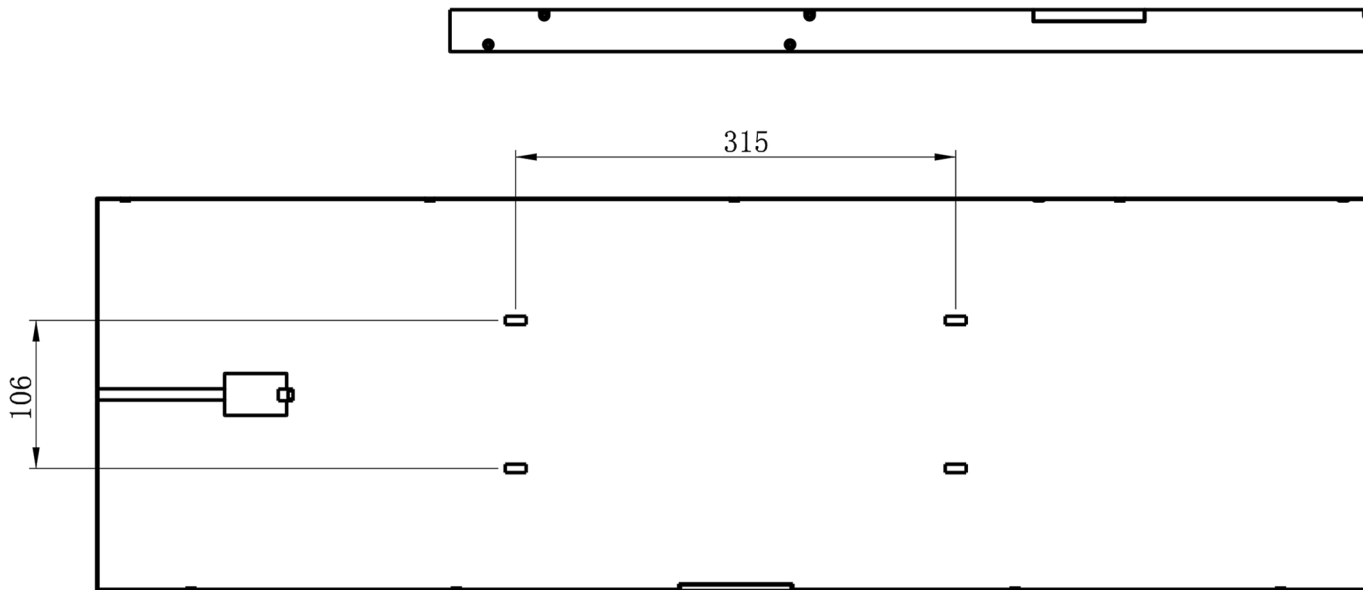

# 37" Ultra Wide Stretched Bar LCD Display

<b>Screenage</b>		Shenzhen Screenage Electronics Co., Ltd.
Types :	Bar-type	37" Stretched bar LCD display
Size :	37 inch	
Model :	571A	