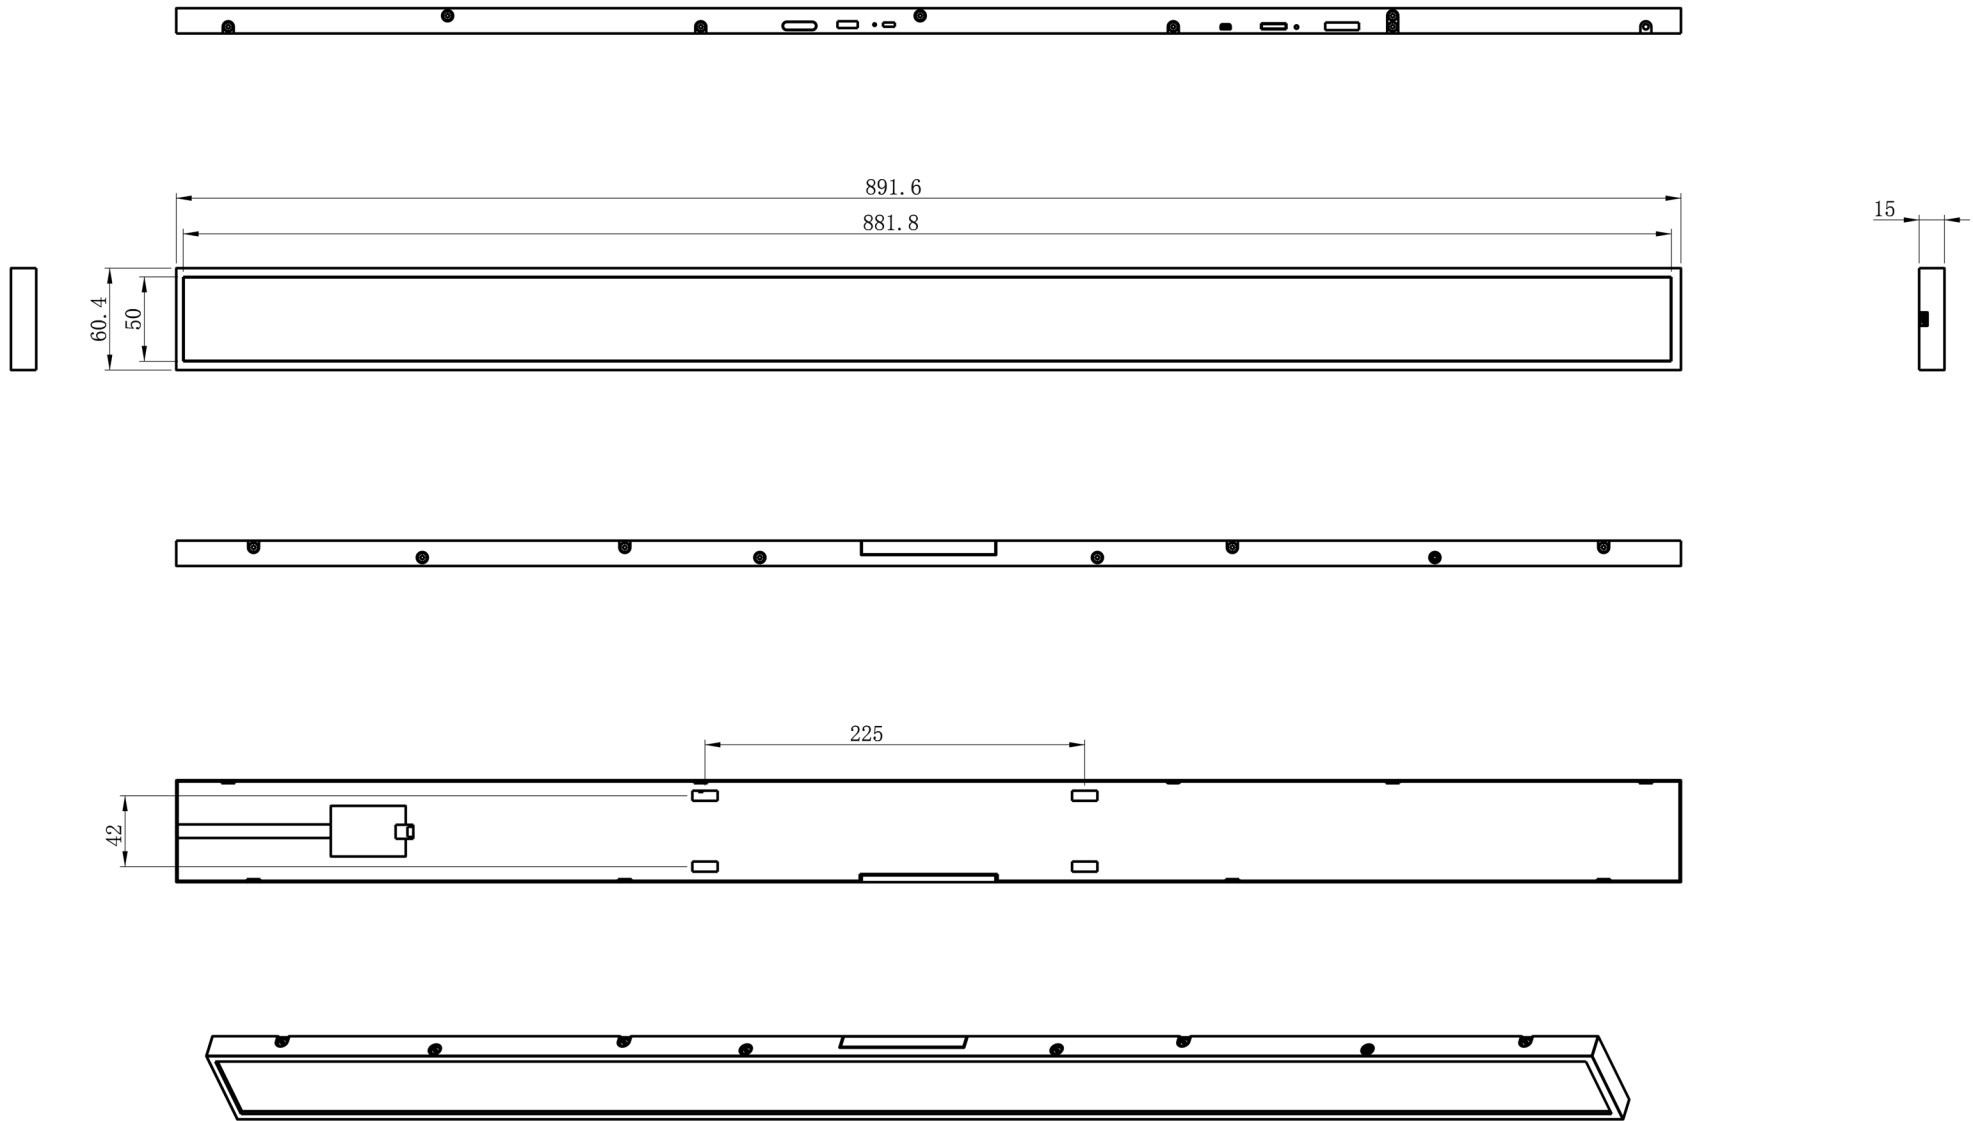

35" Ultra Wide Stretched Bar LCD Display

| | | |
|------------------|----------|--|
| Screenage | | Shenzhen Screenage Electronics Co., Ltd. |
| Types : | Bar-type | 35" Stretched bar LCD display |
| Size : | 35 inch | |
| Model : | 571A | |