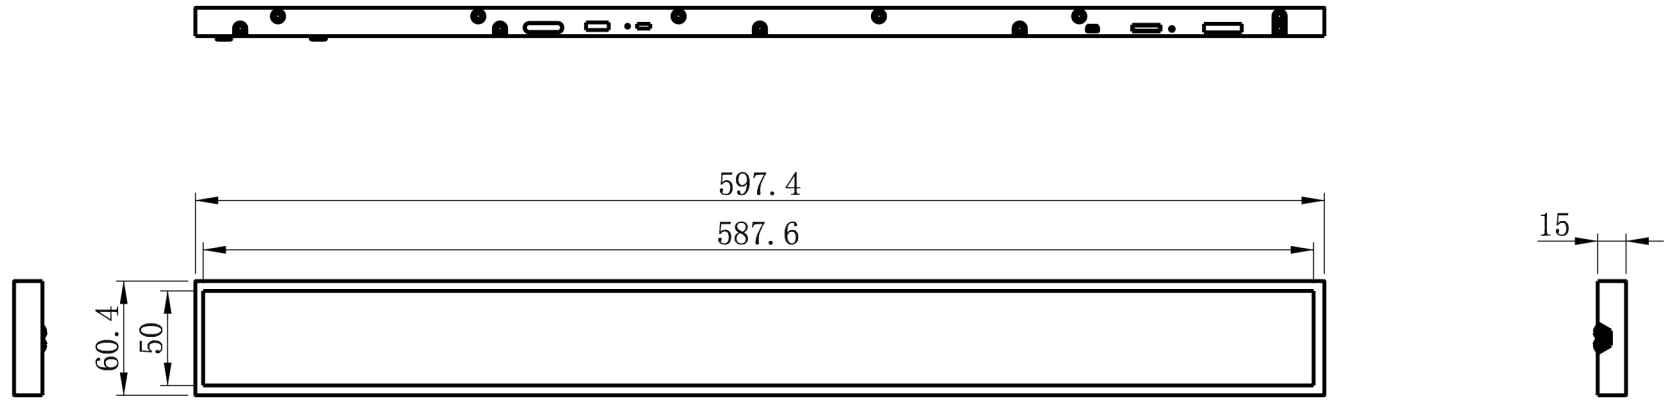

23.1" Ultra Wide Stretched Bar LCD Display

Screenage		Shenzhen Screenage Electronics Co., Ltd.
Types :	Bar-type	23.1" Stretched bar LCD display
Size :	23.1 inch	
Model :	571A	