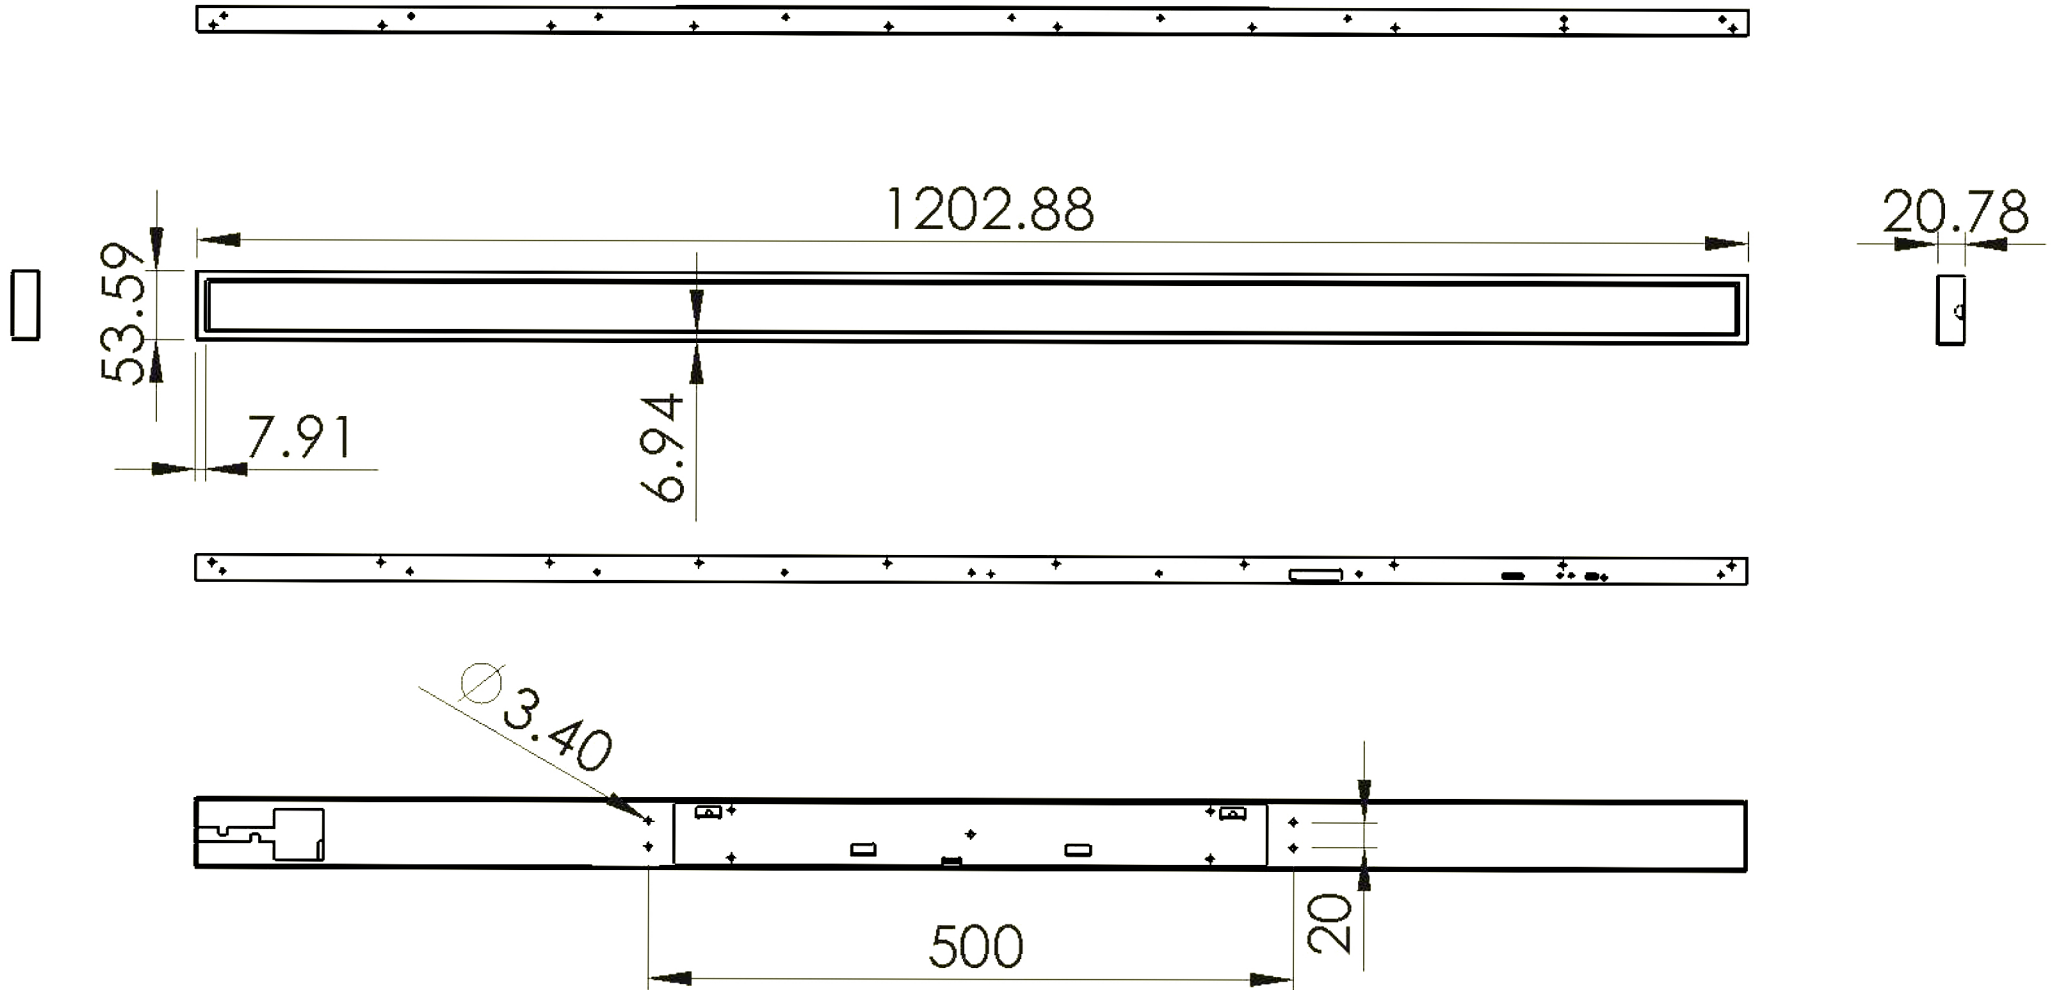

46.6" Ultra Wide Stretched Bar LCD Display

Screenage		Shenzhen Screenage Electronics Co., Ltd.
Types :	Bar-type	46.6" Stretched bar LCD display
Size :	46.6 inch	
Model :	571	