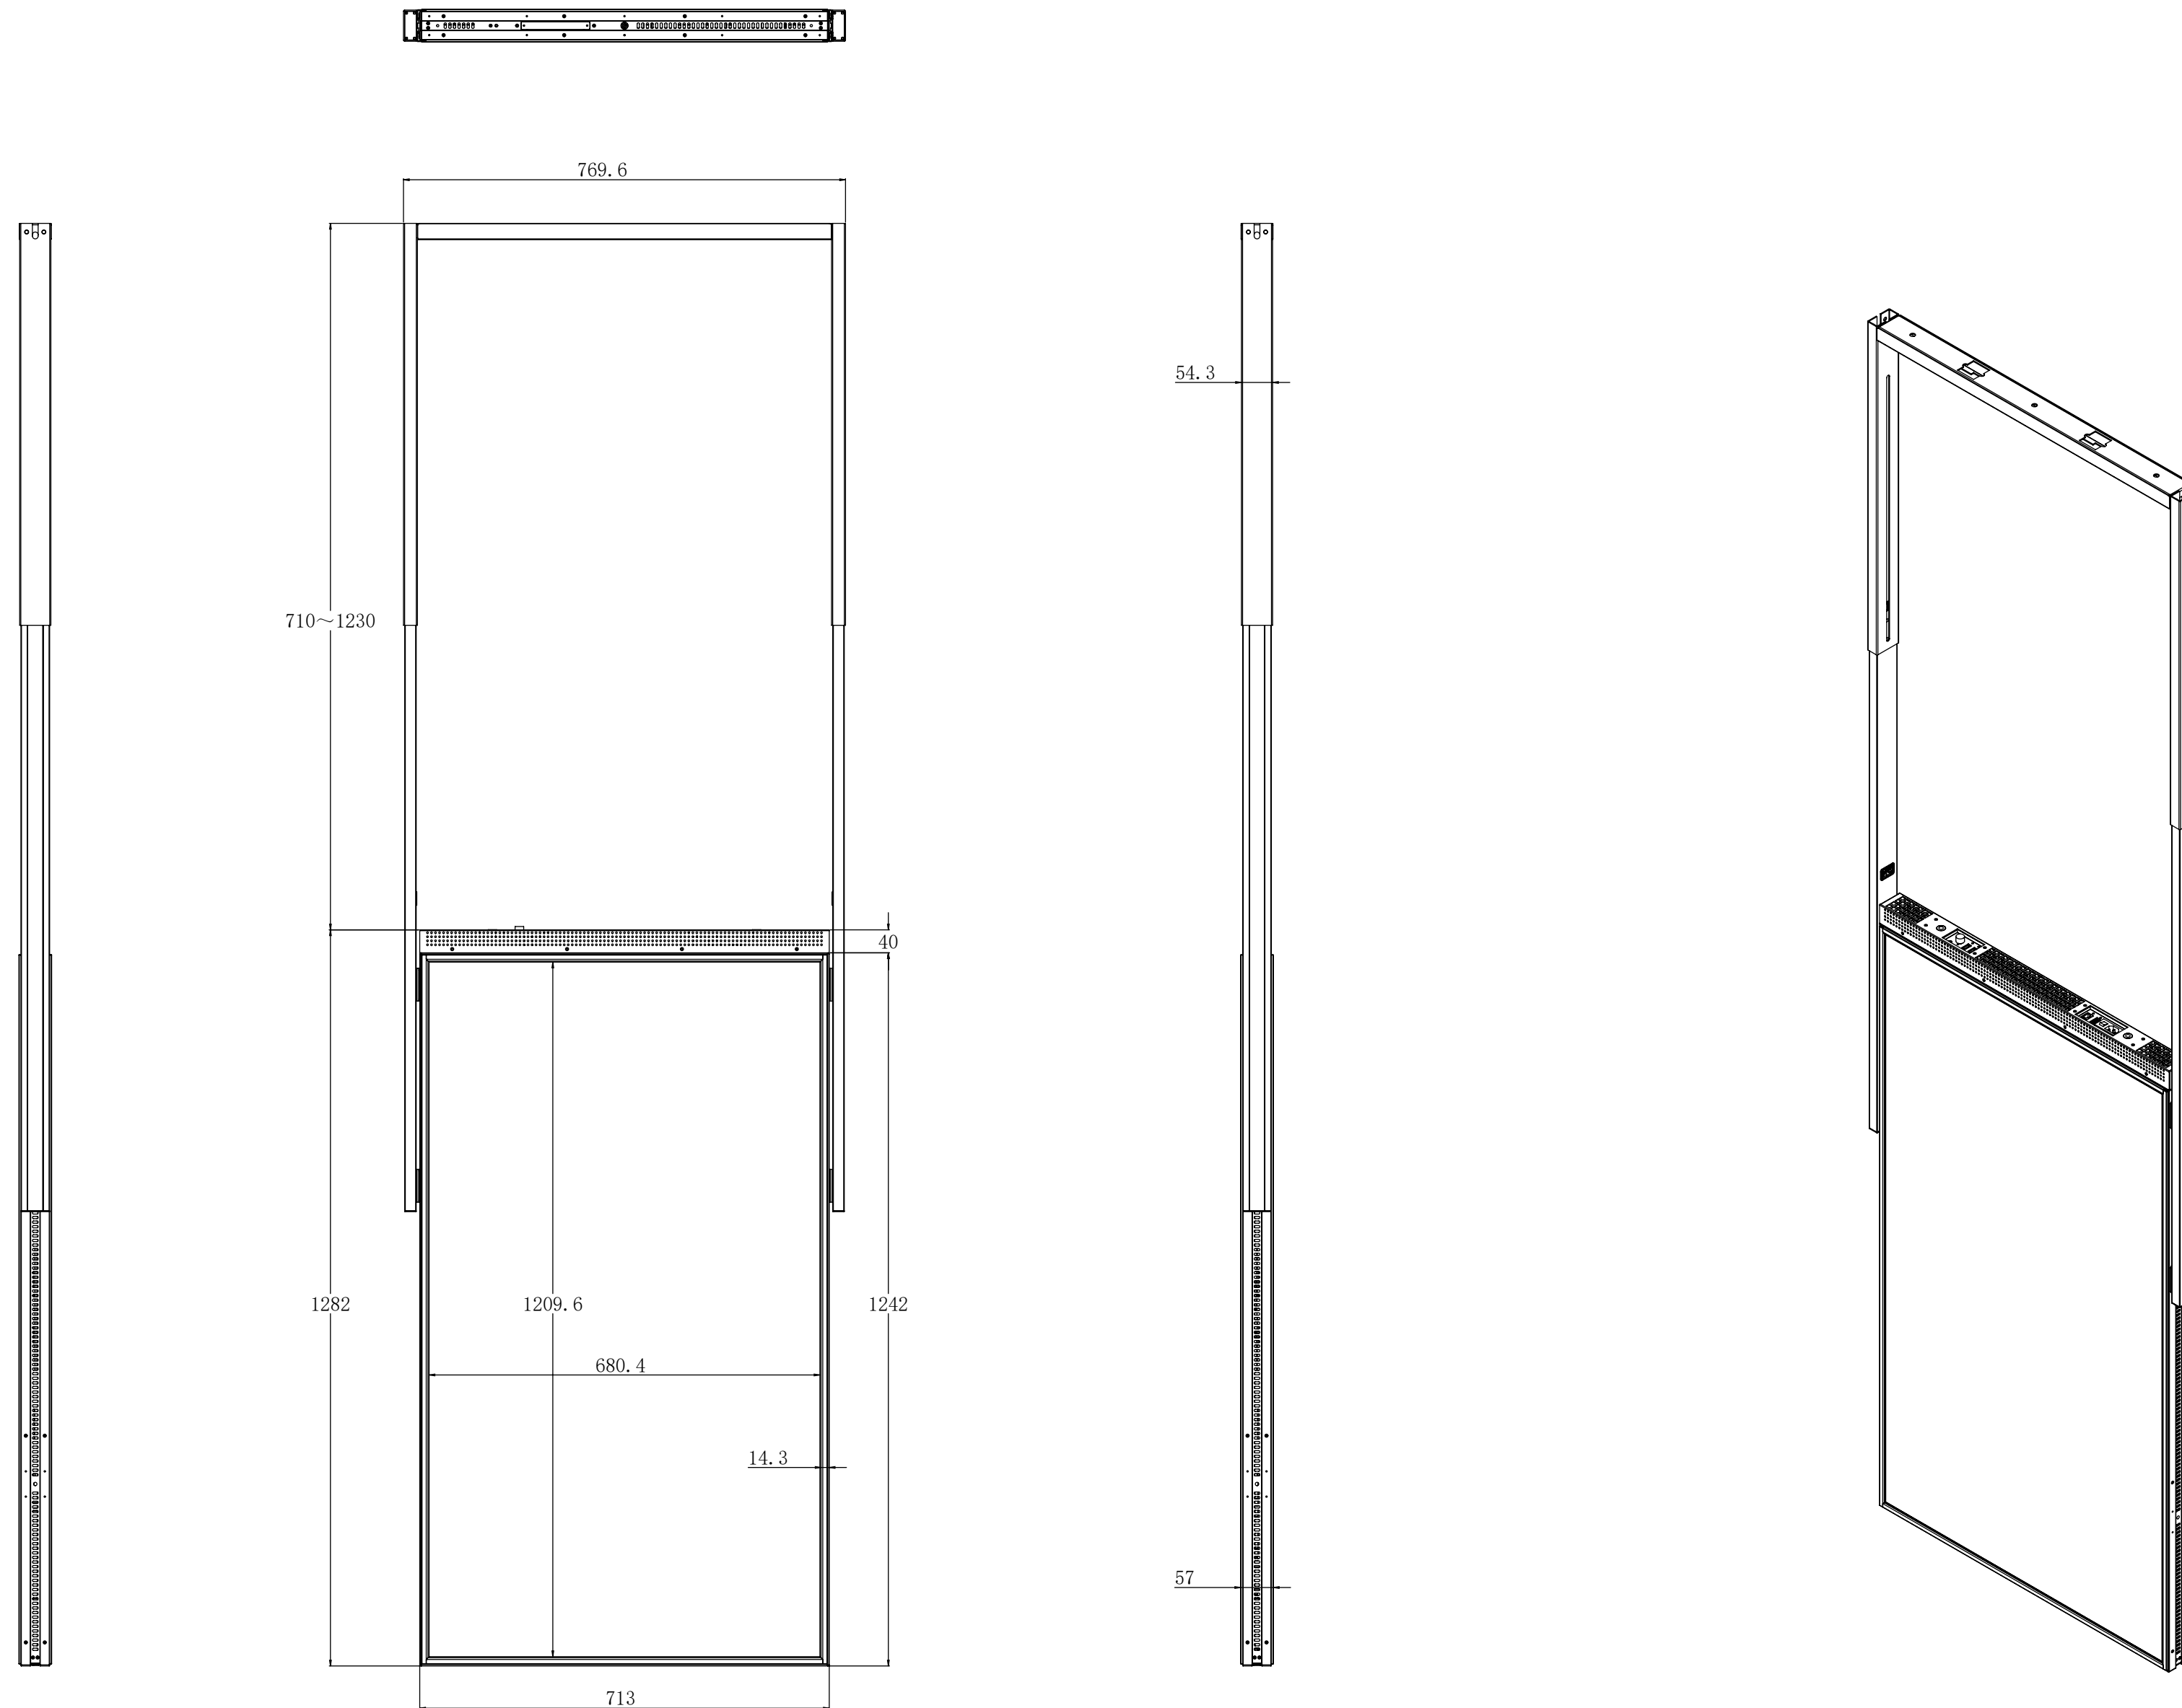

55 Inch Double Sided hanging Display

Screenage		Screenage Technology
Types :	Hanging	55 Inch Double Sided hanging Display
Size :	55"	
Model :	541XH	