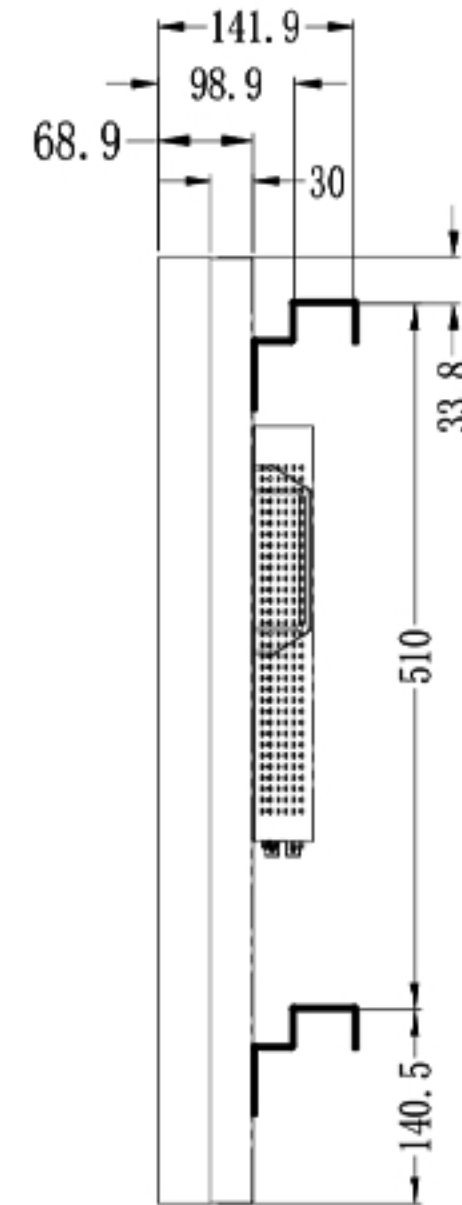

55 inch LCD Video Wall

| | | |
|------------------|------------|--|
| Screenage | | Shenzhen Screenage Electronics Co., Ltd. |
| Types : | Multiple | 55 LCD Video Wall |
| Size : | 55 inch | |
| Model : | Video Wall | |