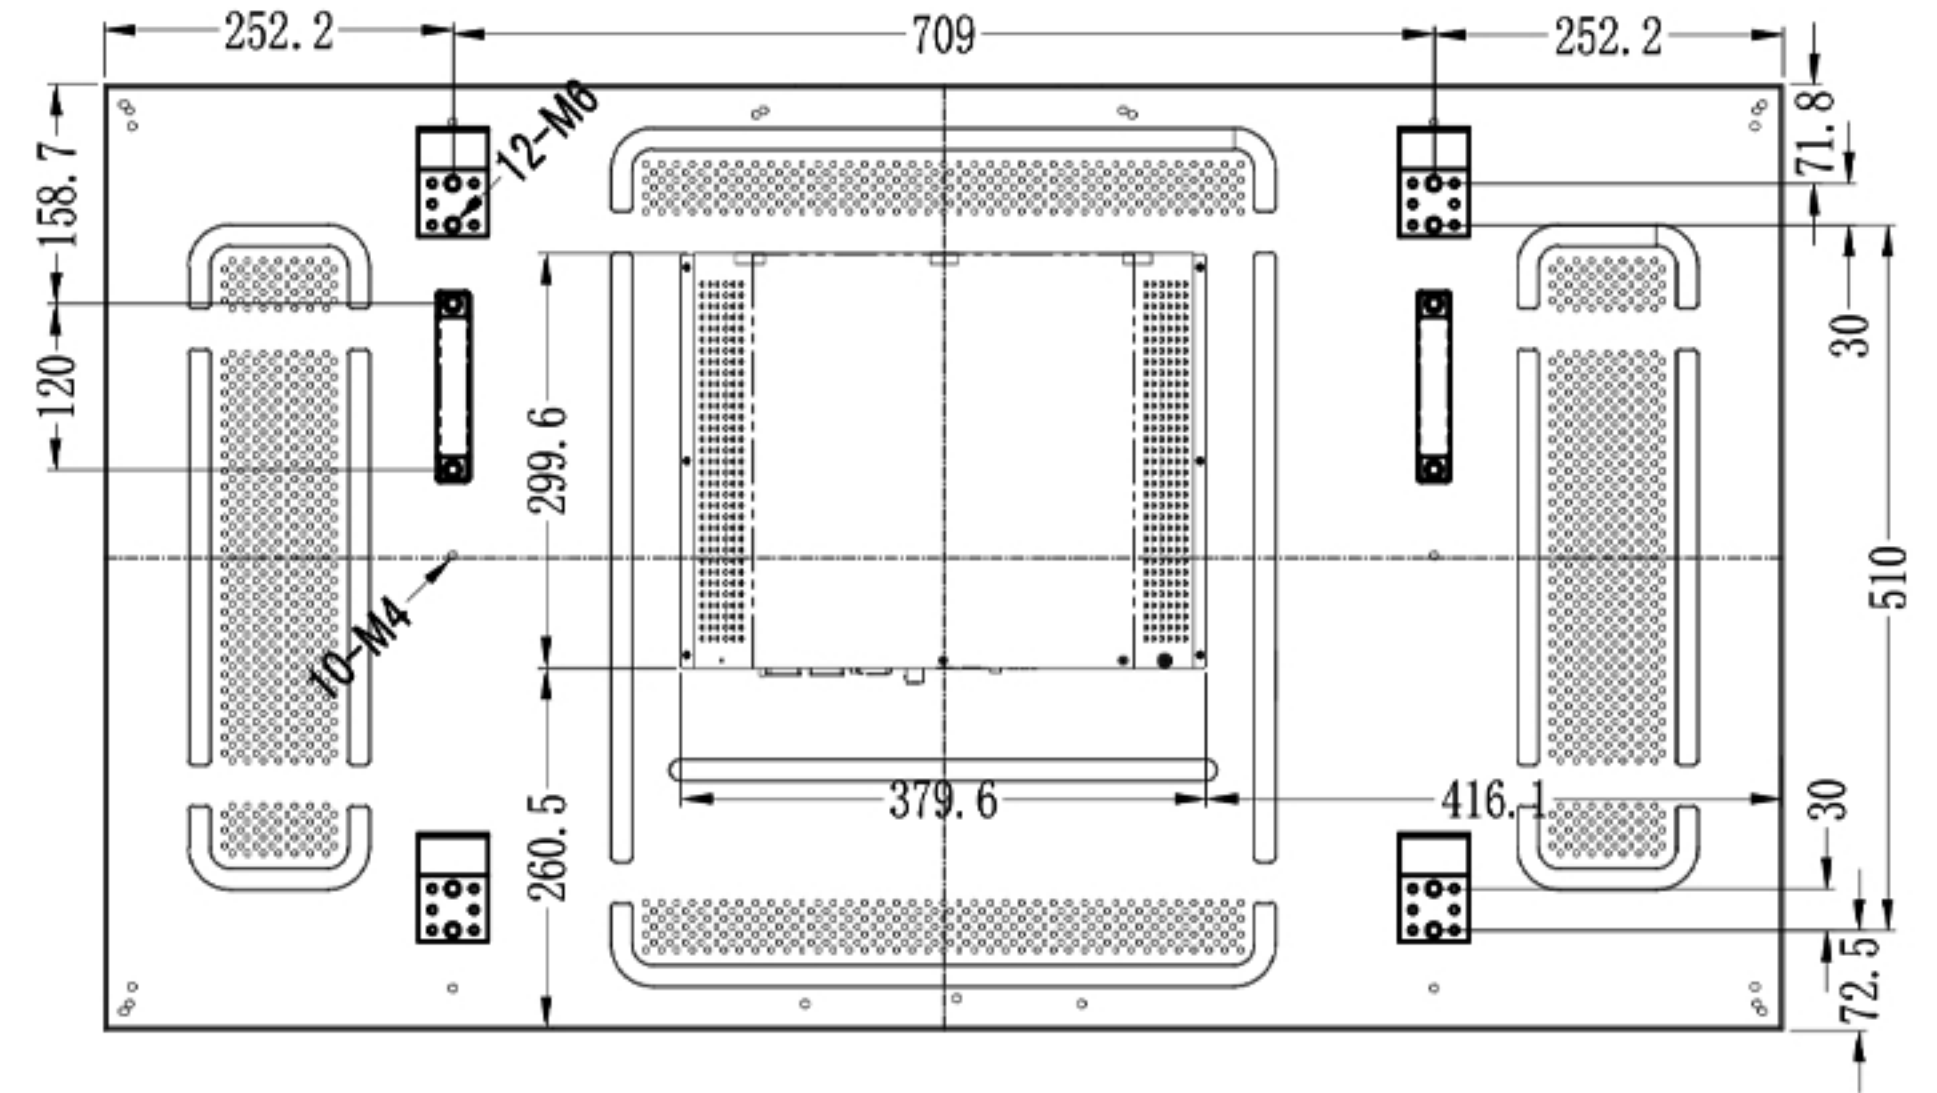

55 inch LCD Video Wall

| | | |
|------------------|------------|--|
| Screenage | | Shenzhen Screenage Electronics Co., Ltd. |
| Types : | Multiple | 55 LCD Video Wall |
| Size : | 55 inch | |
| Model : | Video Wall | |