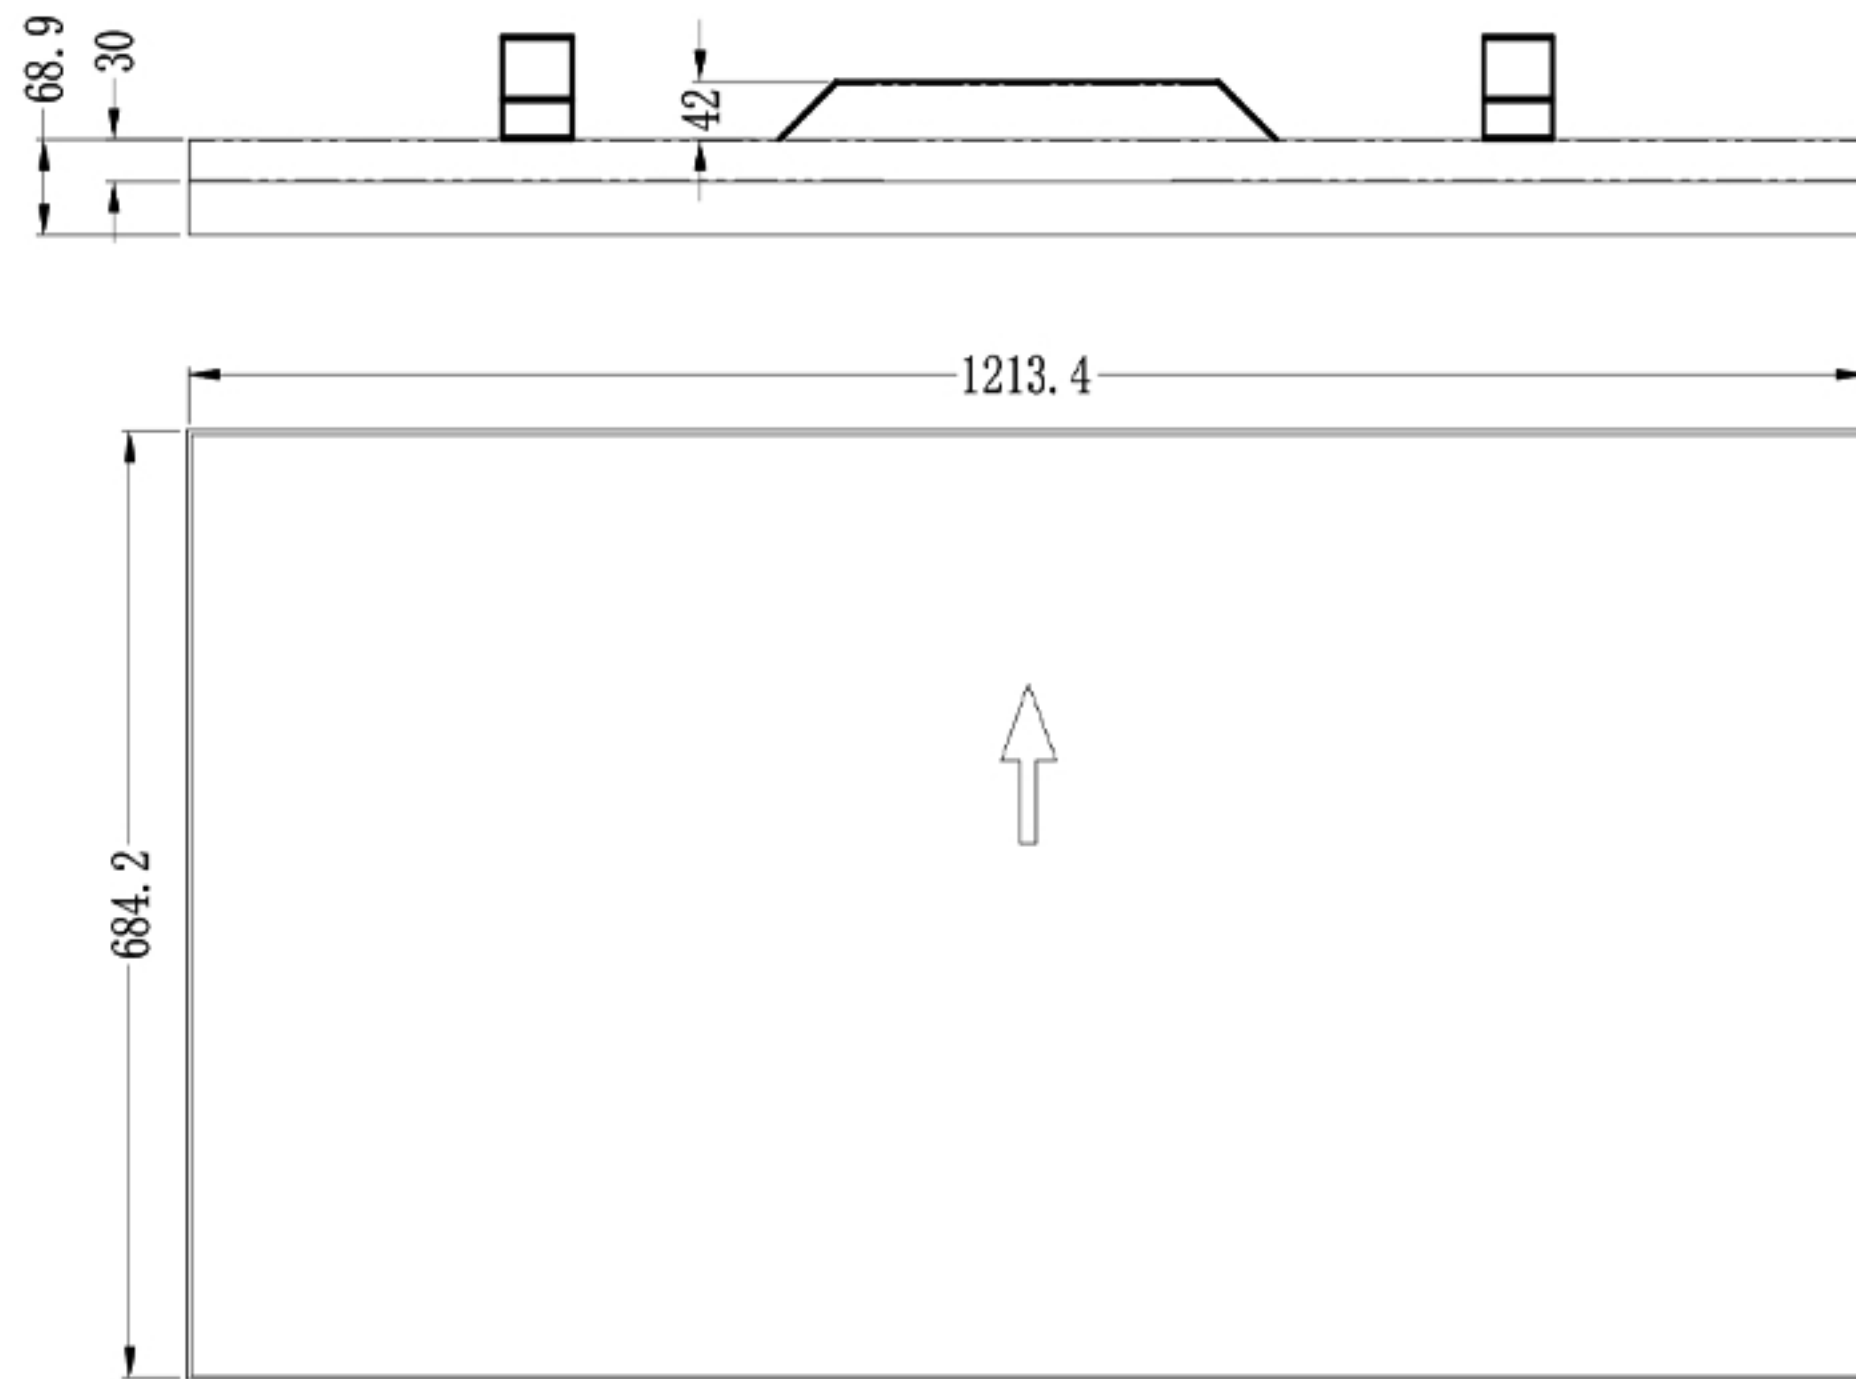

55 inch LCD Video Wall

| | | |
|------------------|------------|--|
| Screenage | | Shenzhen Screenage Electronics Co., Ltd. |
| Types : | Multiple | 55 LCD Video Wall |
| Size : | 55 inch | |
| Model : | Video Wall | |