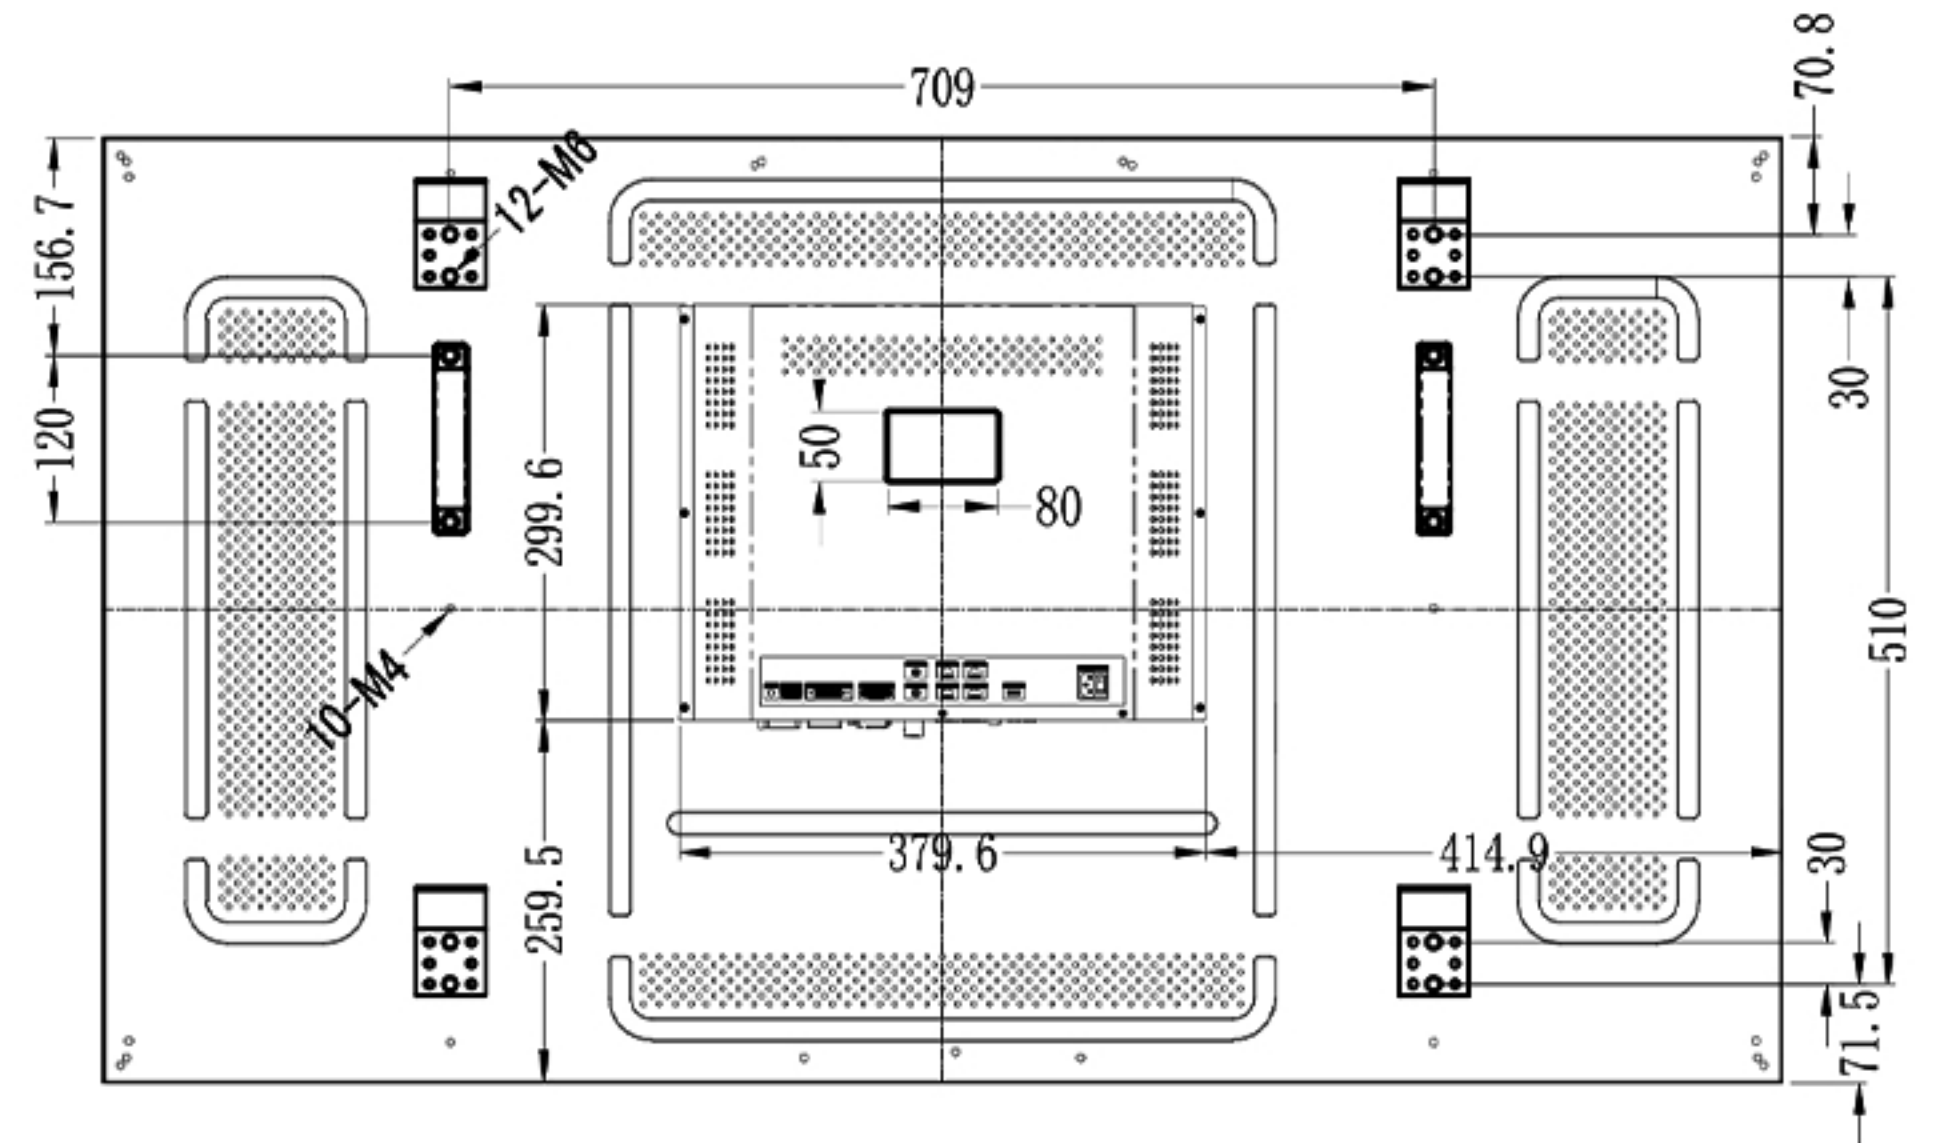

55 inch LCD Video Wall

Screenage		Shenzhen Screenage Electronics Co., Ltd.
Types :	Multiple	55 LCD Video Wall
Size :	55 inch	
Model :	Video Wall	