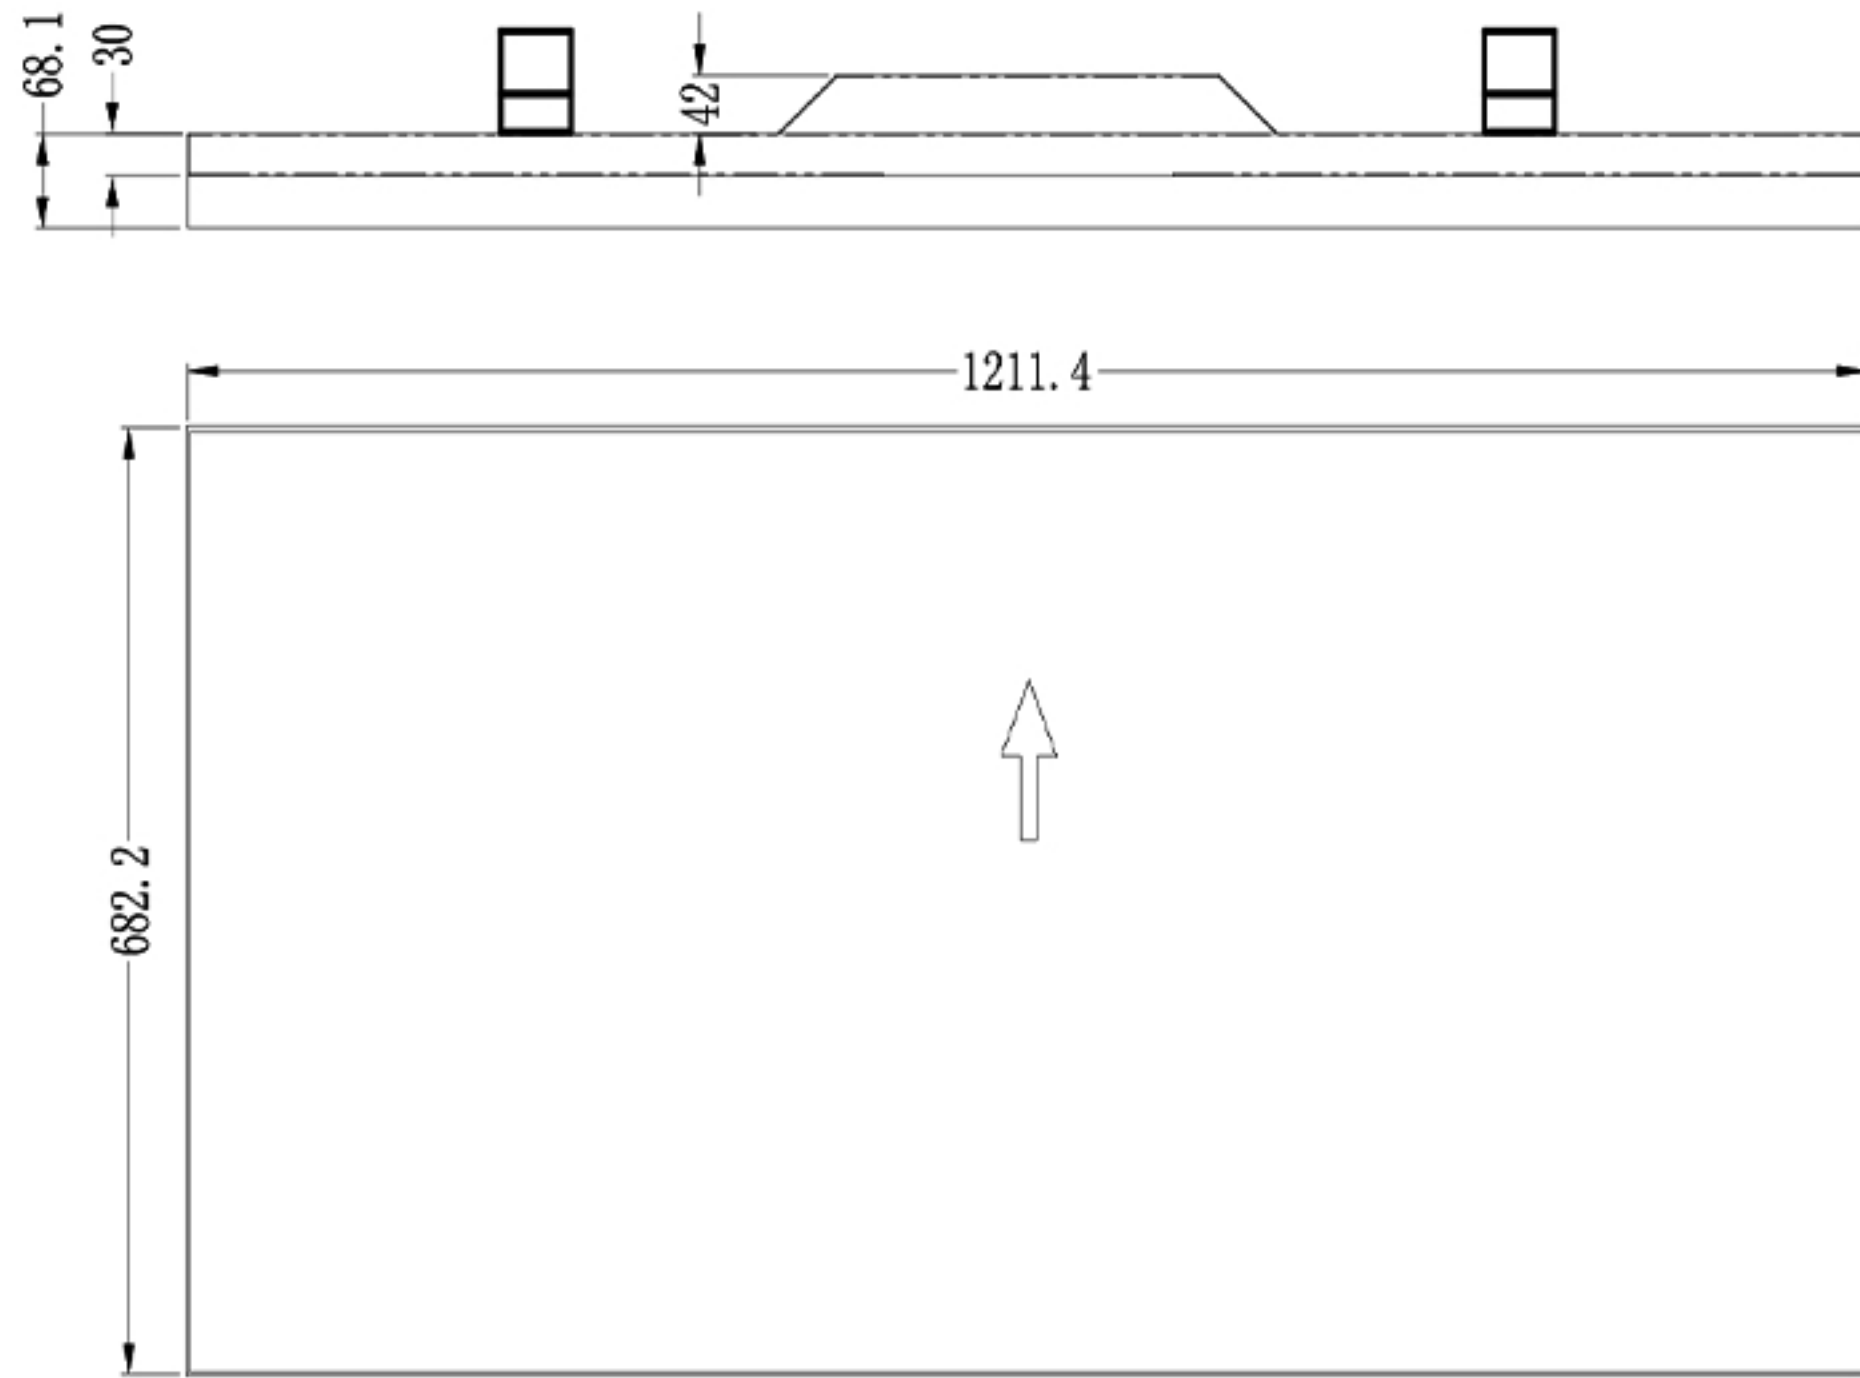

55 inch LCD Video Wall

Screenage		Shenzhen Screenage Electronics Co., Ltd.
Types :	Multiple	55 LCD Video Wall
Size :	55 inch	
Model :	Video Wall	