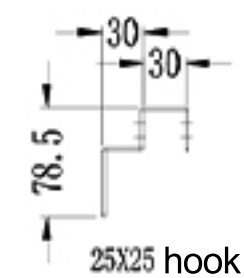

55 inch LCD Video Wall

Screenage		Shenzhen Screenage Electronics Co., Ltd.
Types :	Multiple	55 LCD Video Wall
Size :	55 inch	
Model :	Video Wall	