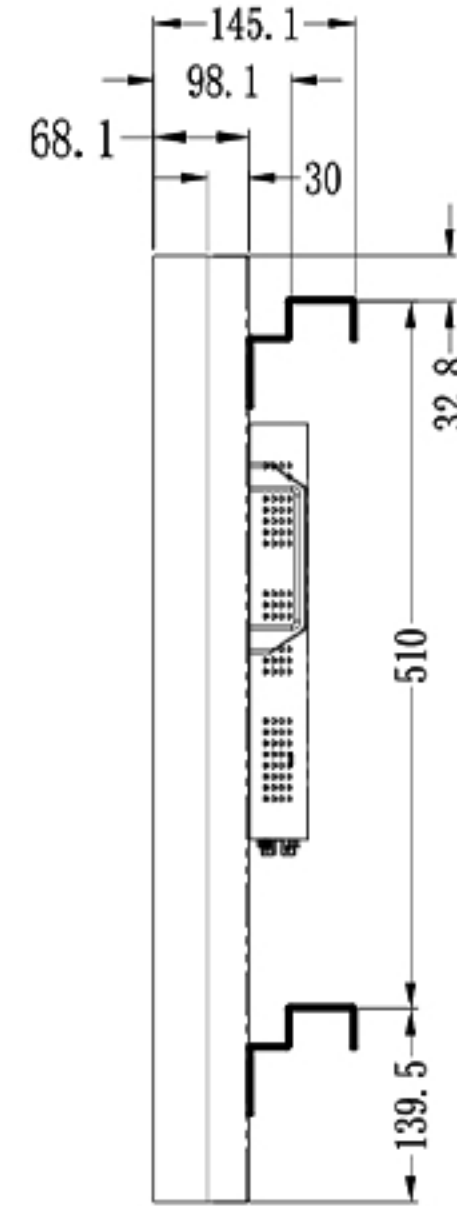

55 inch LCD Video Wall

Screenage		Shenzhen Screenage Electronics Co., Ltd.
Types :	Multiple	55 LCD Video Wall
Size :	55 inch	
Model :	Video Wall	