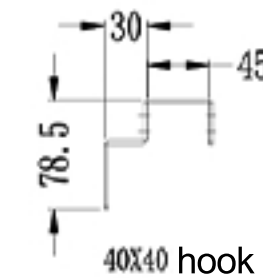

55 inch LCD Video Wall

Screenage		Shenzhen Screenage Electronics Co., Ltd.
Types :	Multiple	55 LCD Video Wall
Size :	55 inch	
Model :	Video Wall	