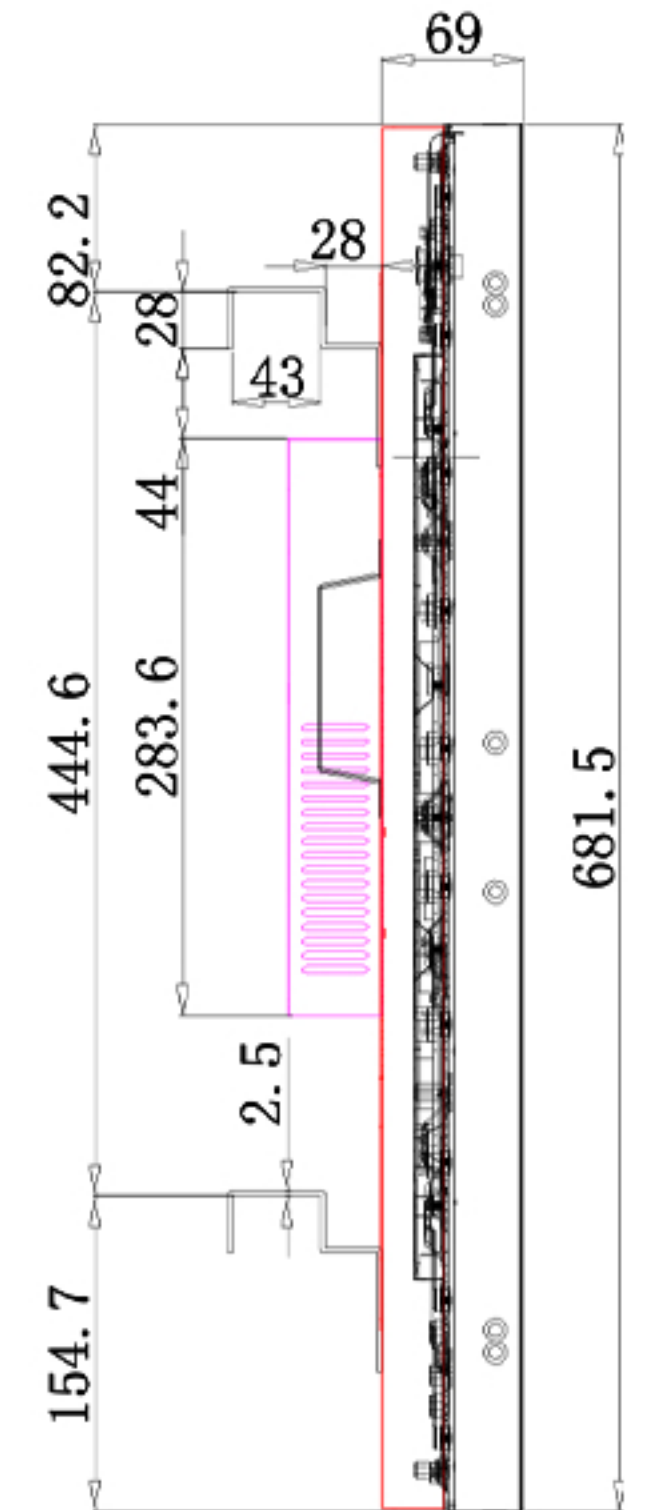

# 55 inch LCD Video Wall

Fixing holes of the screen fastener are 8-M6

4-φ10

15.5  
7.5  
20

8-M5 (Fine-tuning holes in front and rear of unit screen)

8-M5 (upper and lower fine-tuning holes on unit screen)

<b>Screenage</b>		Shenzhen Screenage Electronics Co., Ltd.
Types :	Multiple	<b>55 LCD Video Wall</b>
Size :	55 inch	
Model :	Video Wall	