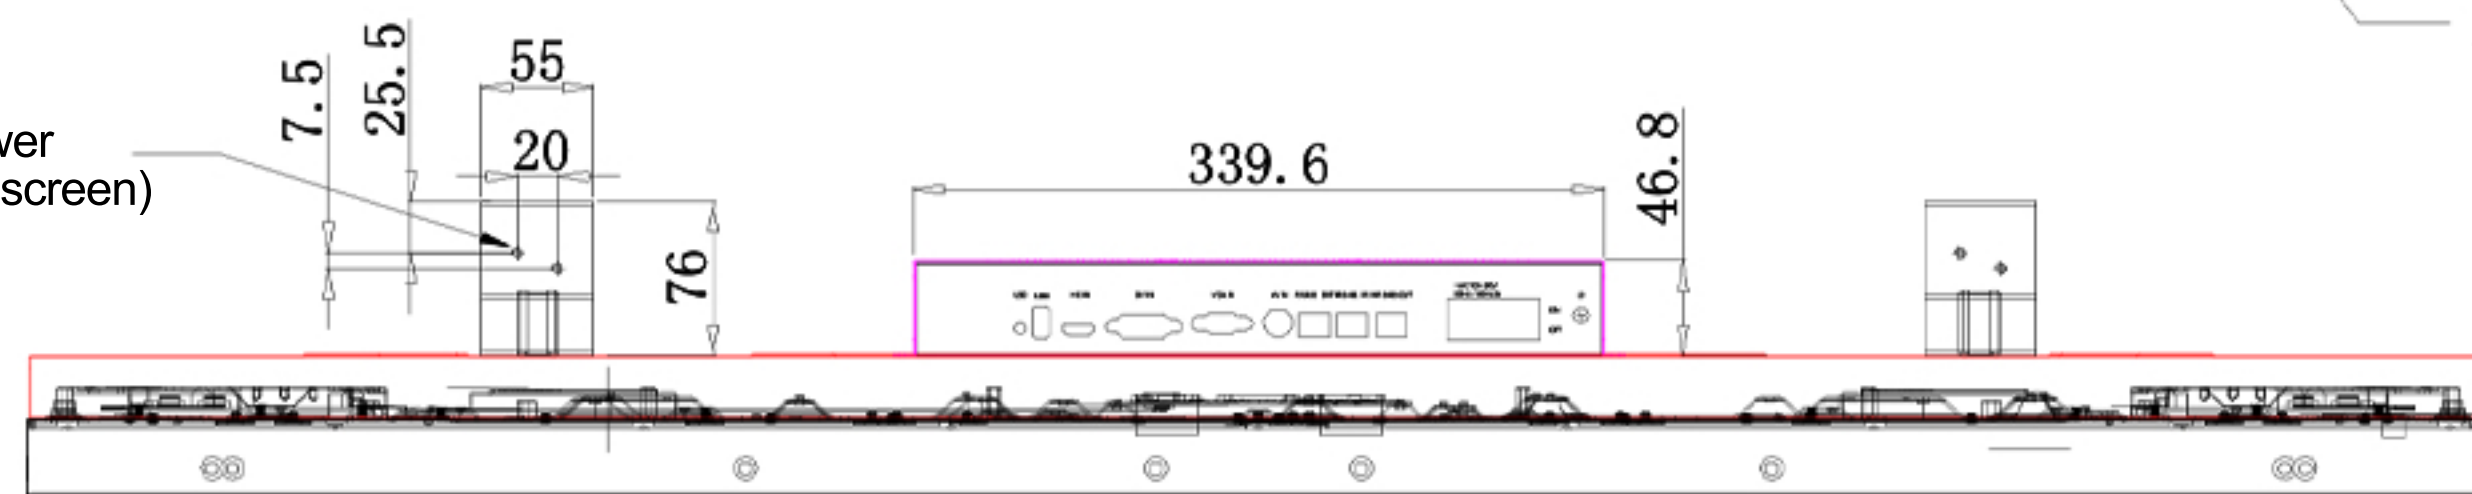

# 55 inch LCD Video Wall

Fixing holes of the screen fastener are 8-M6

4-φ10

15.5  
7.5  
20

8-M5 (Fine-tuning holes in front and rear of unit screen)

8-M5 (upper and lower fine-tuning holes on unit screen)

<b>Screenage</b>		Shenzhen Screenage Electronics Co., Ltd.
Types :	Multiple	<b>55 LCD Video Wall</b>
Size :	55 inch	
Model :	Video Wall	