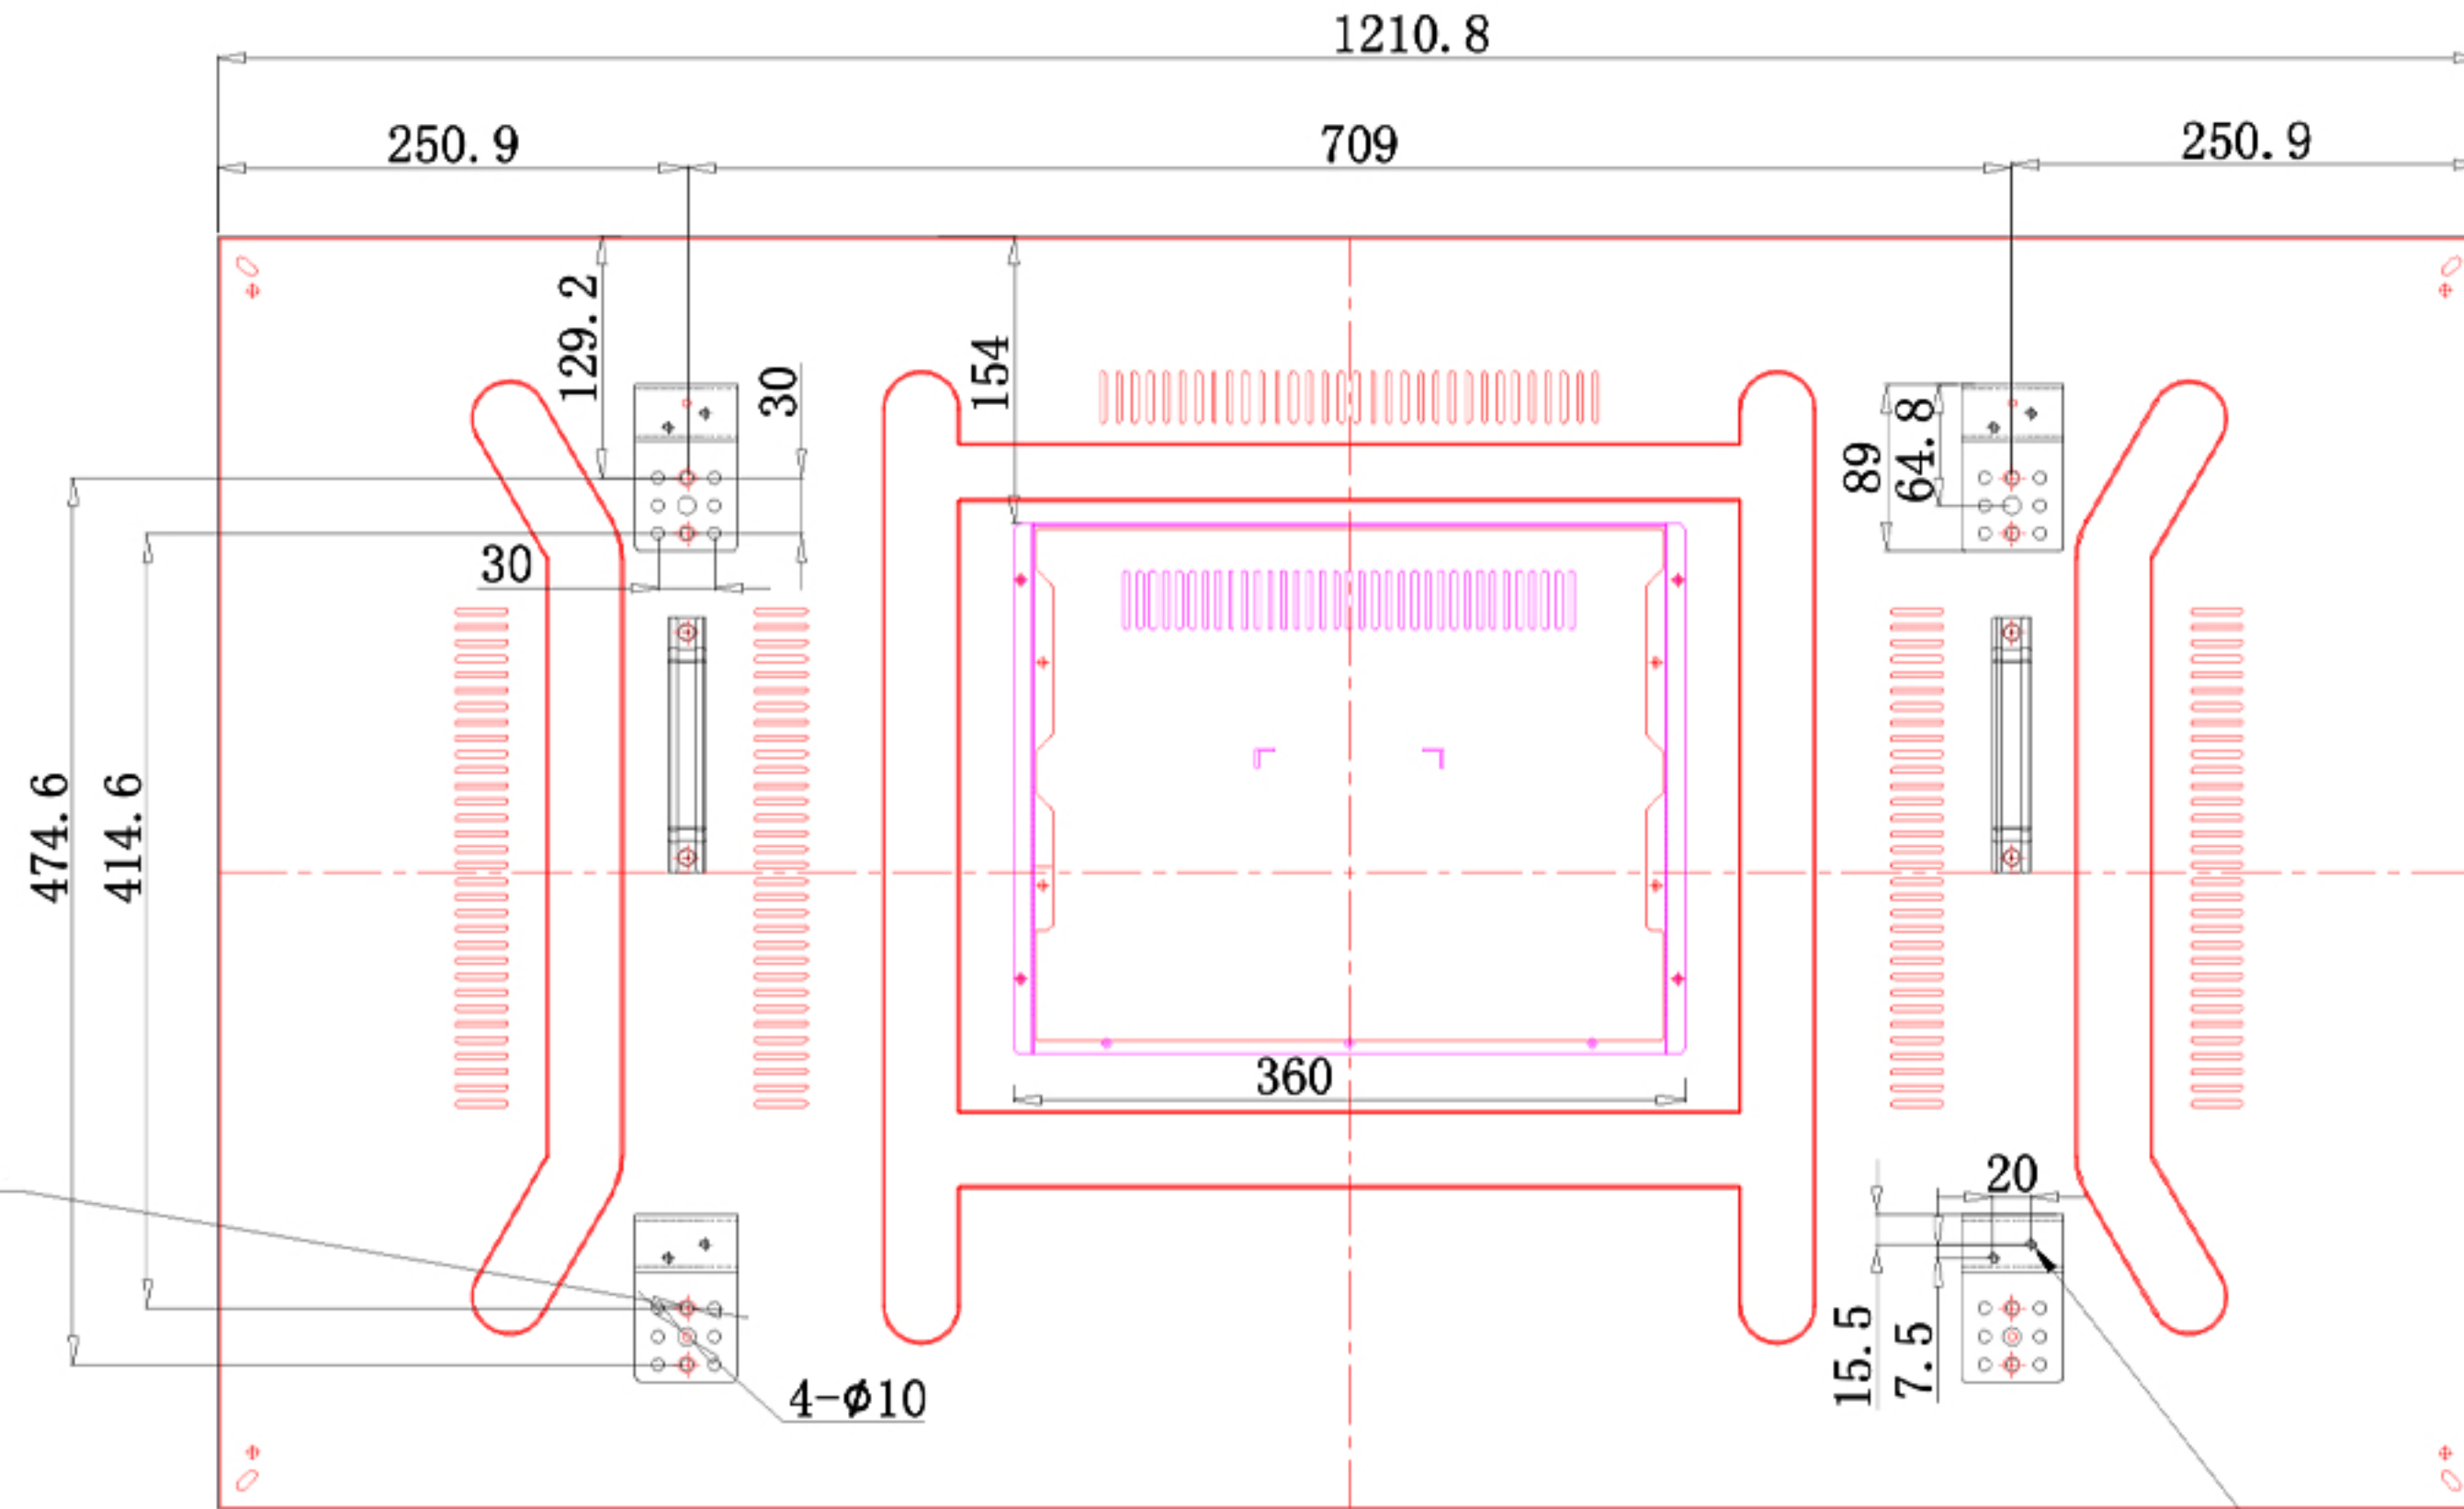

# 55 inch LCD Video Wall

Fixing holes of the screen fastener are 8-M6

4-φ10

15.5  
7.5  
20

8-M5 (Fine-tuning holes in front and rear of unit screen)

8-M5 (upper and lower fine-tuning holes on unit screen)

<b>Screenage</b>		Shenzhen Screenage Electronics Co., Ltd.
Types :	Multiple	<b>55 LCD Video Wall</b>
Size :	55 inch	
Model :	Video Wall	