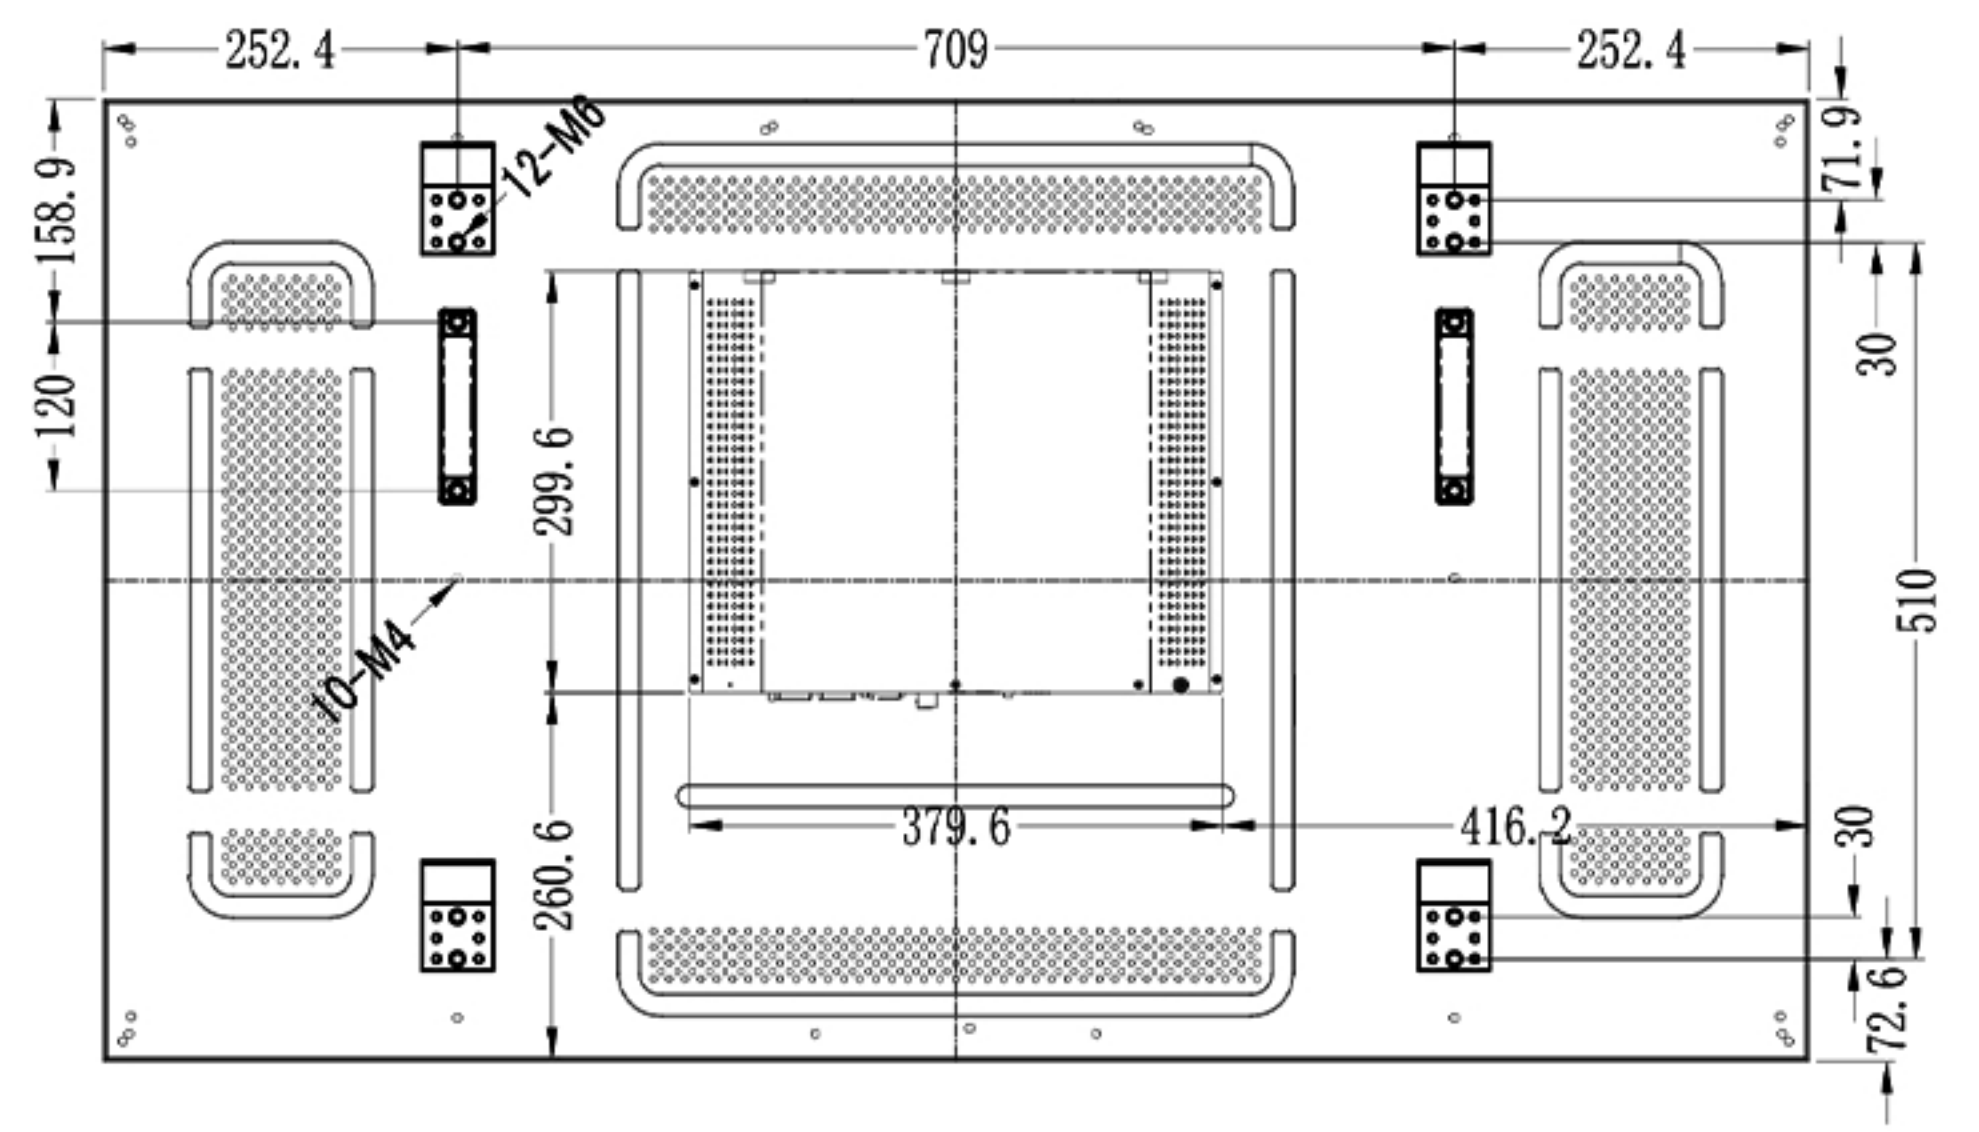

55 inch LCD Video Wall

Screenage		Shenzhen Screenage Electronics Co., Ltd.
Types :	Multiple	55 LCD Video Wall
Size :	55 inch	
Model :	Video Wall	