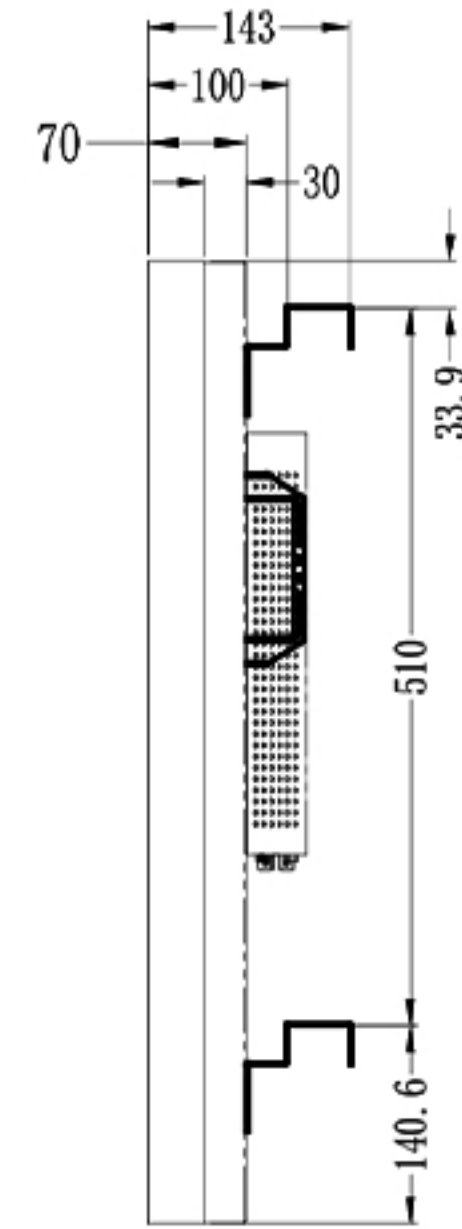

55 inch LCD Video Wall

Screenage		Shenzhen Screenage Electronics Co., Ltd.
Types :	Multiple	55 LCD Video Wall
Size :	55 inch	
Model :	Video Wall	