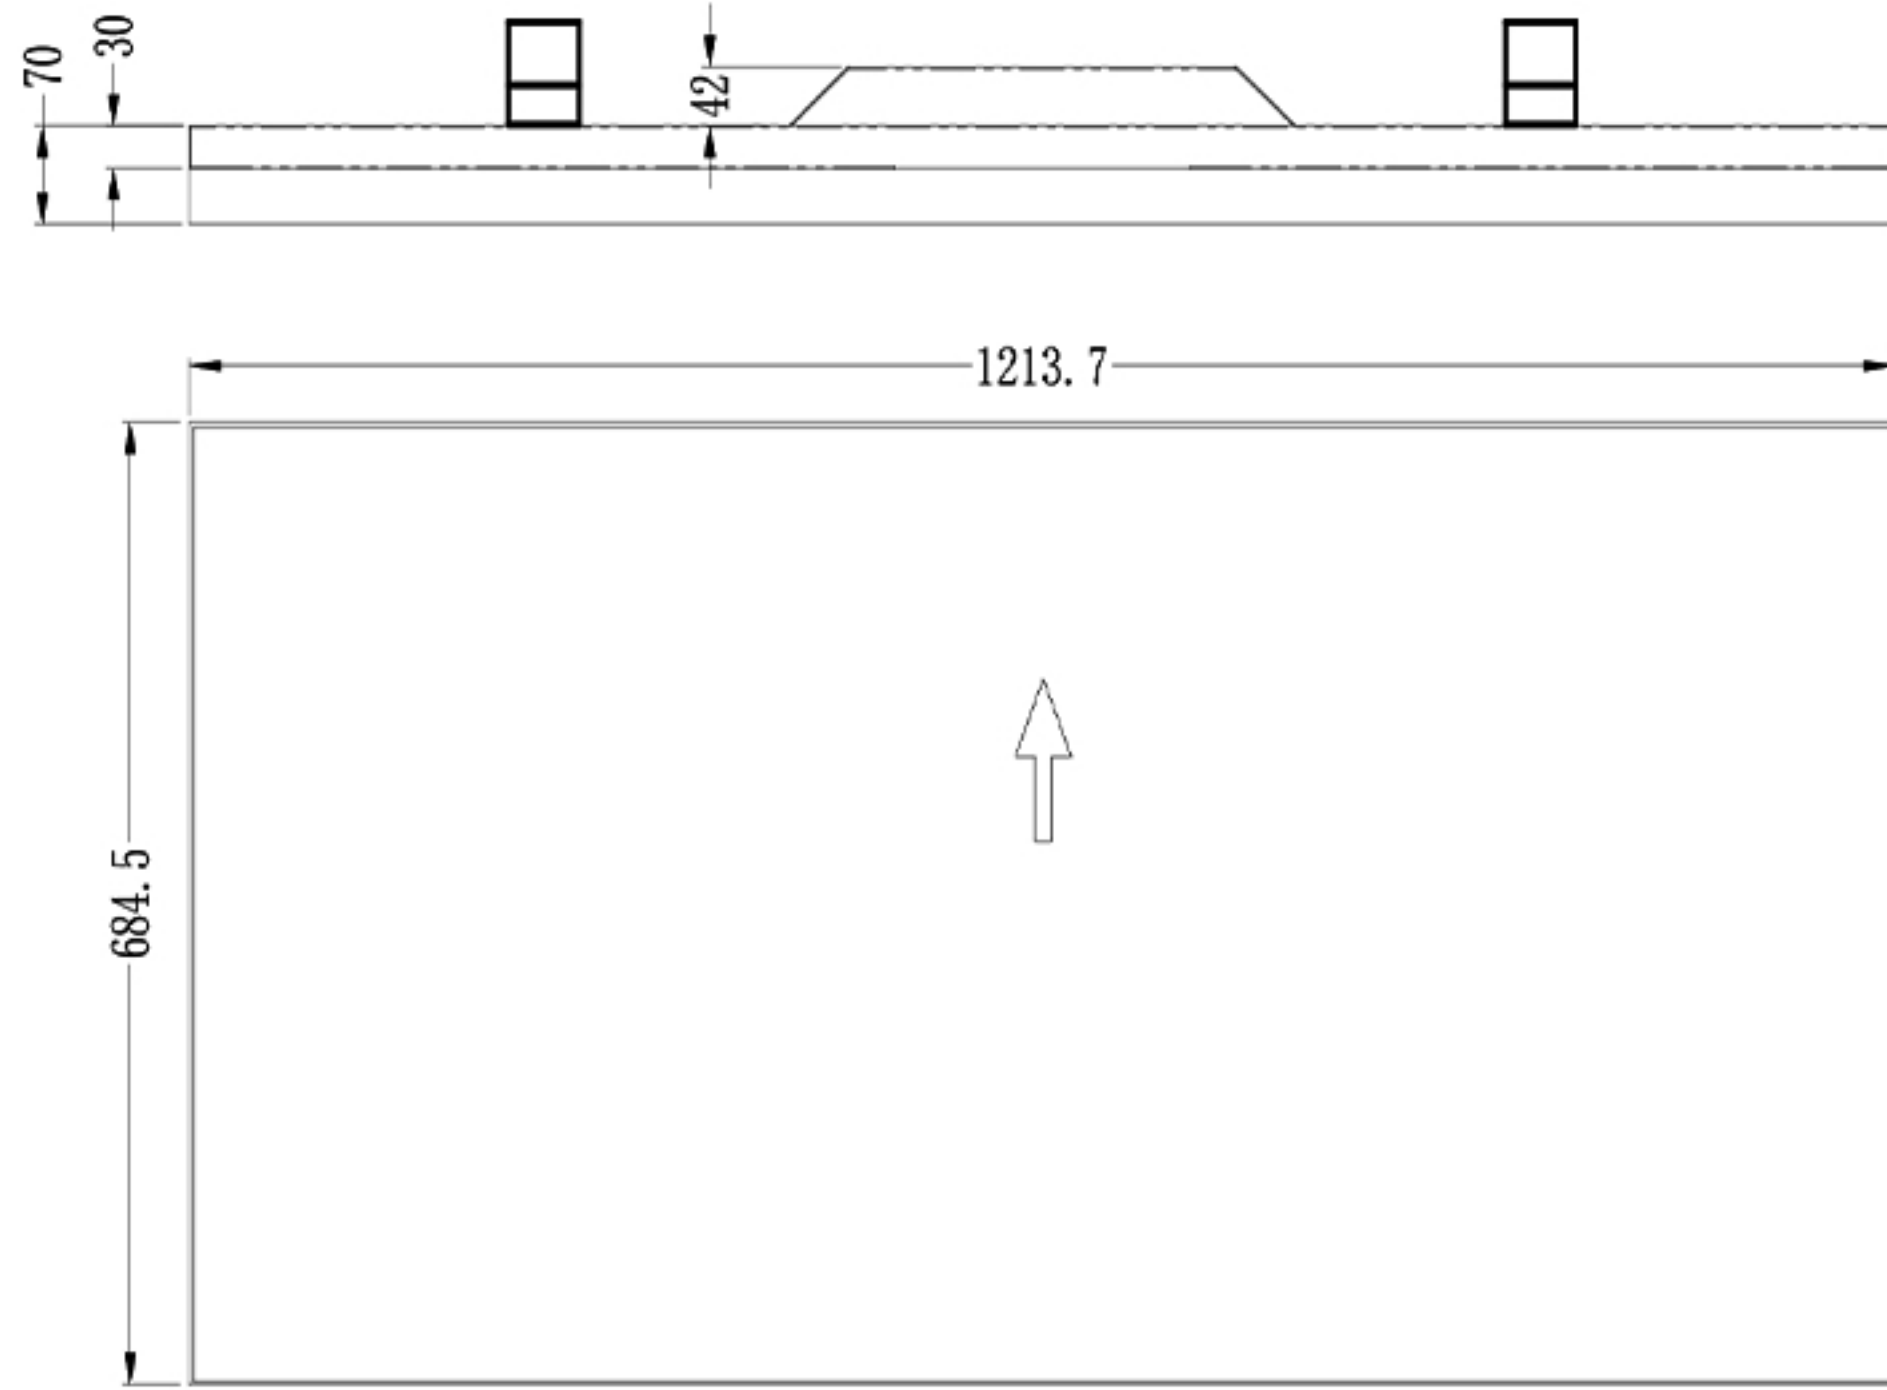

55 inch LCD Video Wall

Screenage		Shenzhen Screenage Electronics Co., Ltd.
Types :	Multiple	55 LCD Video Wall
Size :	55 inch	
Model :	Video Wall	