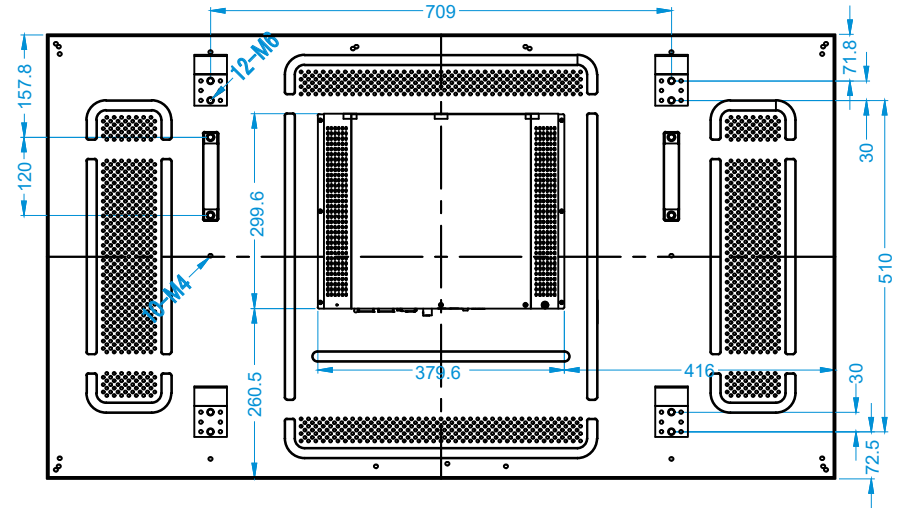

55 inch 3.5 seam Wall Displays

Screenage		Shenzhen Screenage Electronics Co., Ltd.
Types :	Samsung	55 inch 3.5 seam Wall Displays
Size :	55"	
Model :	Wall Displays	