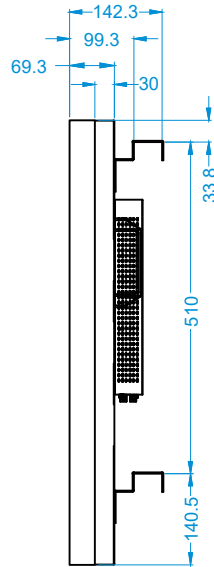

55 inch 3.5 seam Wall Displays

Screenage		Shenzhen Screenage Electronics Co., Ltd.
Types :	Samsung	55 inch 3.5 seam Wall Displays
Size :	55"	
Model :	Wall Displays	