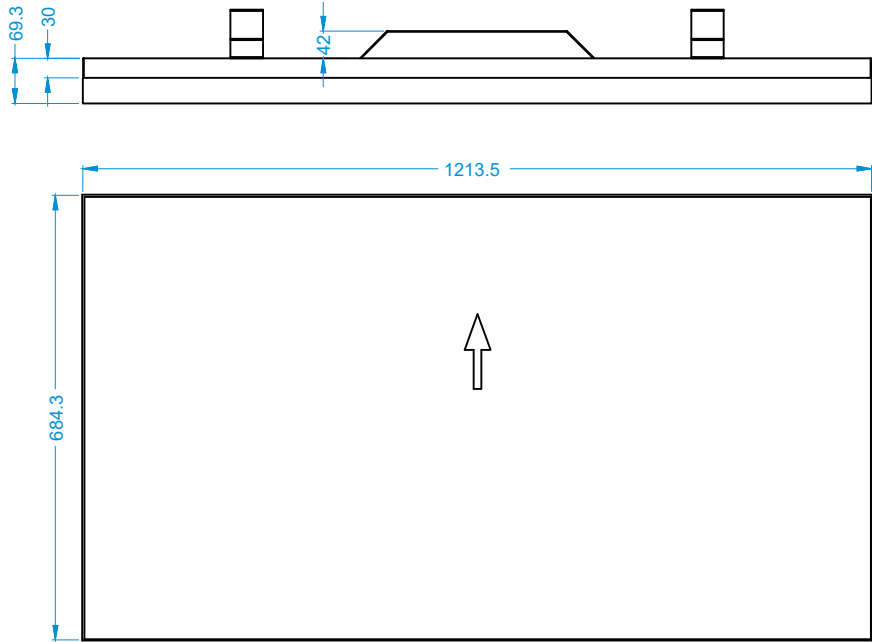

55 inch 3.5 seam Wall Displays

Screenage		Shenzhen Screenage Electronics Co., Ltd.
Types :	Samsung	55 inch 3.5 seam Wall Displays
Size :	55"	
Model :	Wall Displays	