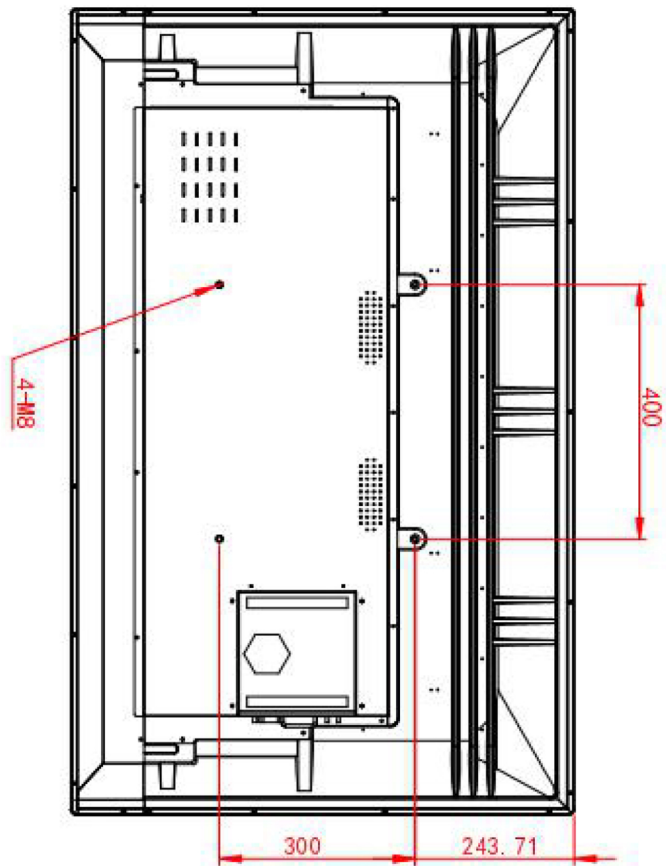

55 inch Touch white board

Screenage		Shenzhen Screenage Electronics Co., Ltd.
Types :	Wall-mounted	55 inch Touch white board
Size :	55inch	
Model :	No.421	