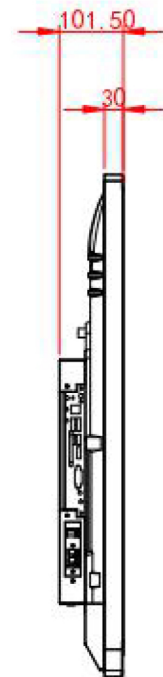

55 inch Touch white board

Screenage		Shenzhen Screenage Electronics Co., Ltd.
Types :	Wall-mounted	55 inch Touch white board
Size :	55inch	
Model :	No.421	