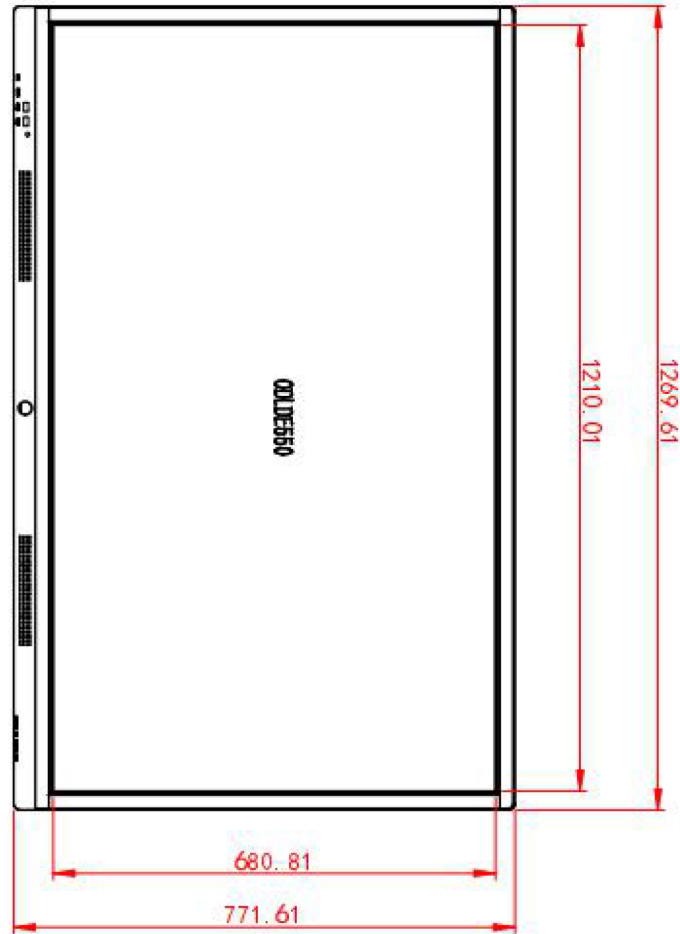

55 inch Touch white board

Screenage		Shenzhen Screenage Electronics Co., Ltd.
Types :	Wall-mounted	55 inch Touch white board
Size :	55inch	
Model :	No.421	