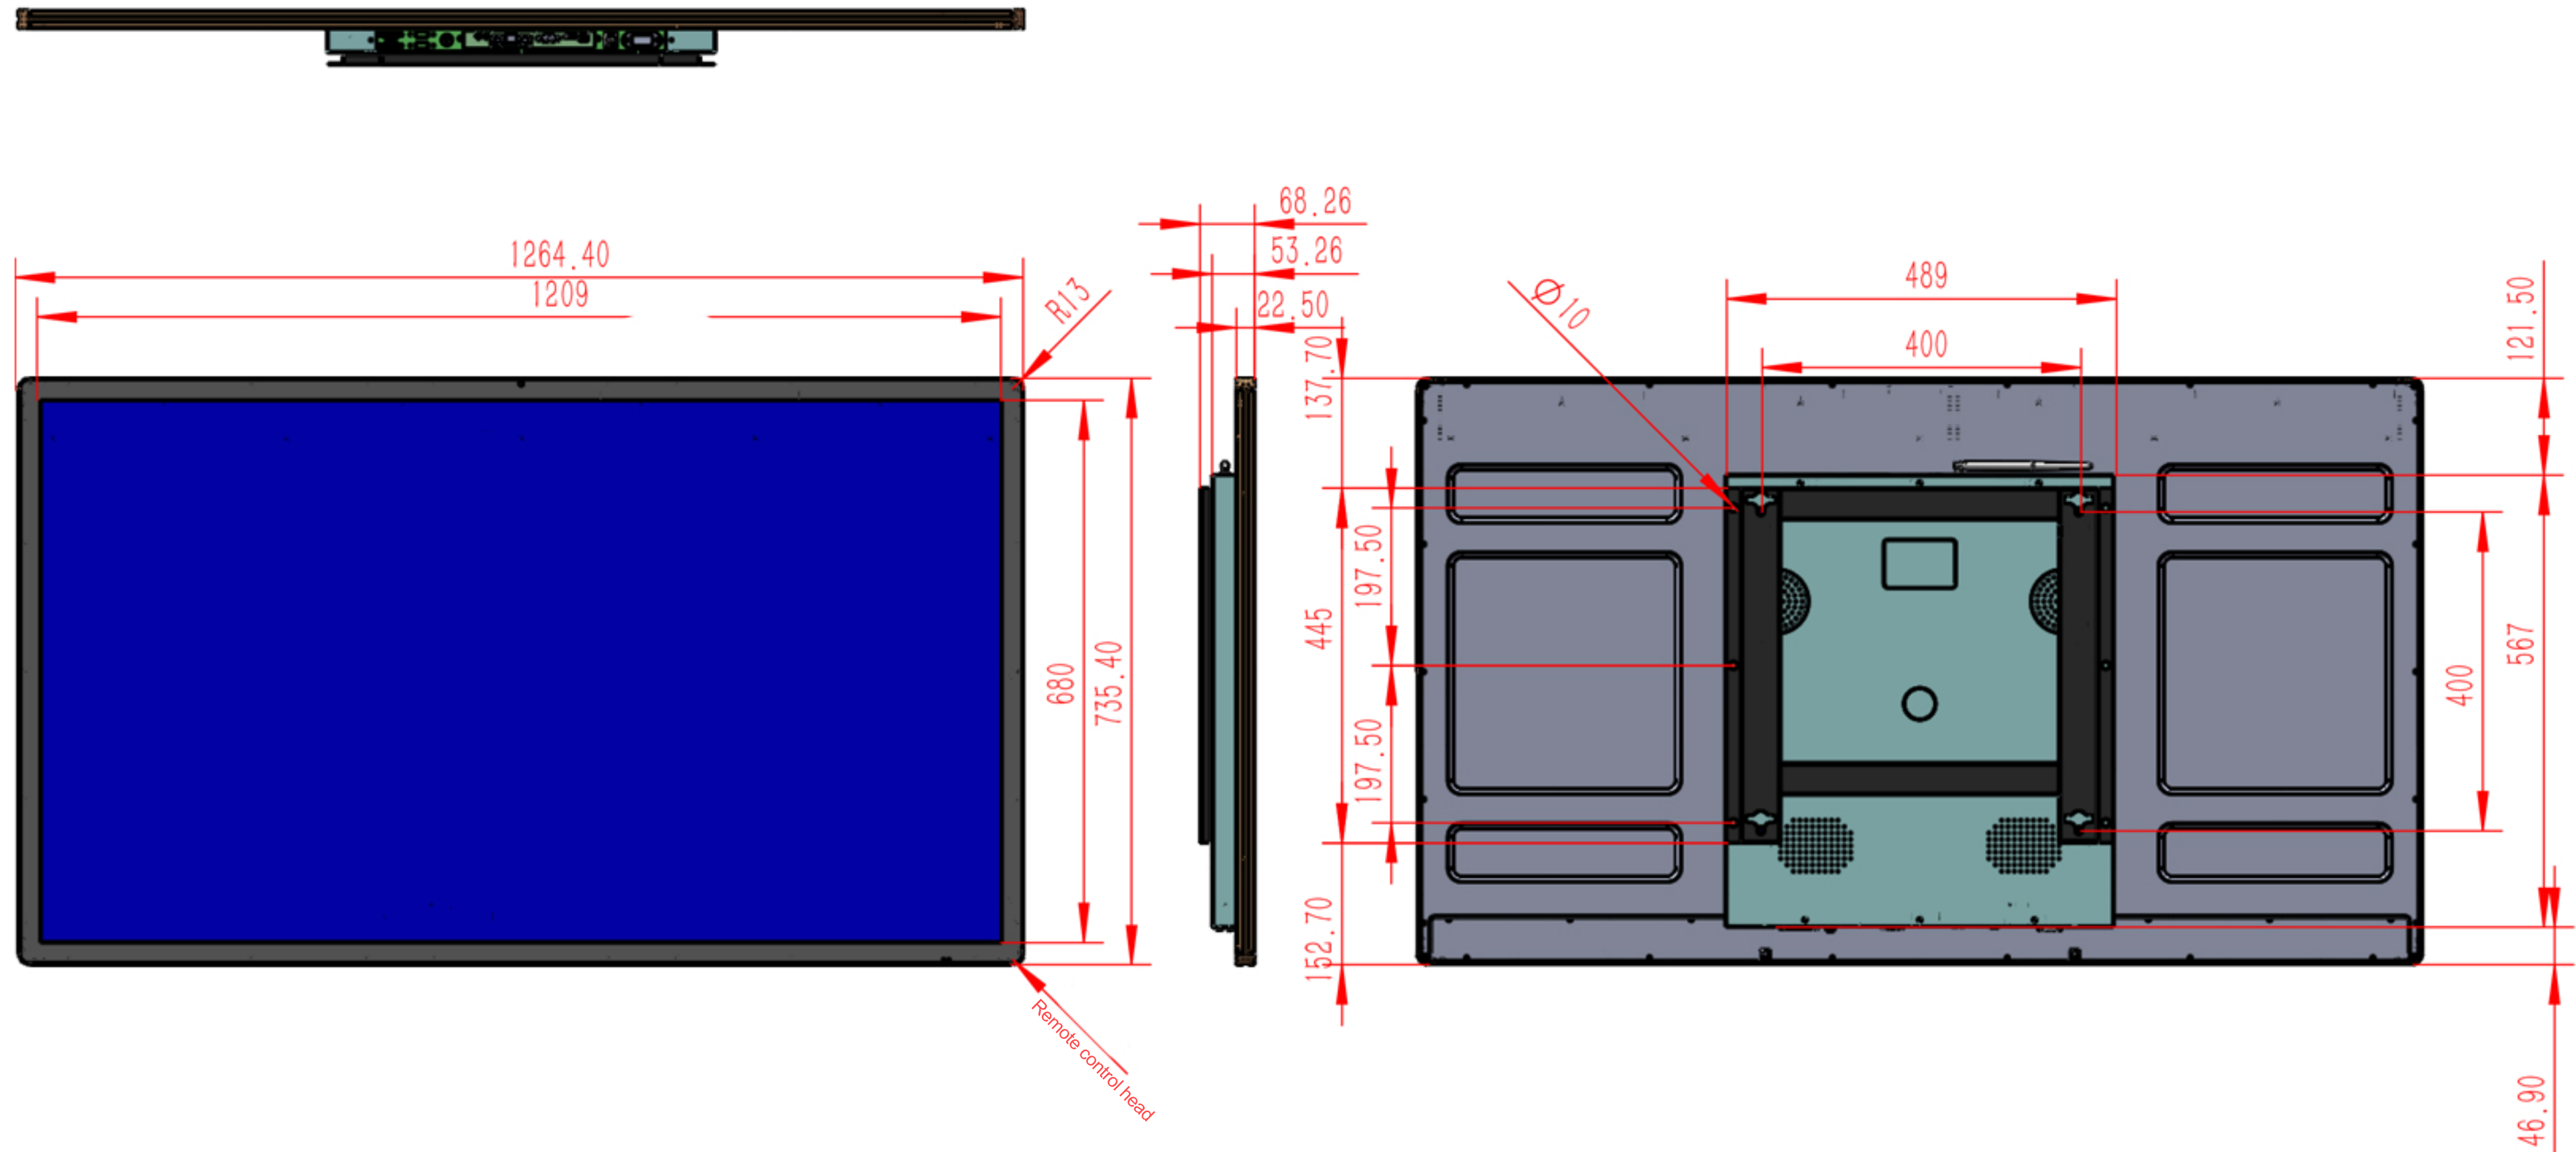

55 inch open Frame Wall Mount Display

Screenage		Shenzhen Screenage Electronics Co., Ltd.
Types :	wall mount	55 inch open Frame Wall Mount Display
Size :	55 inch	
Model :	5210C	