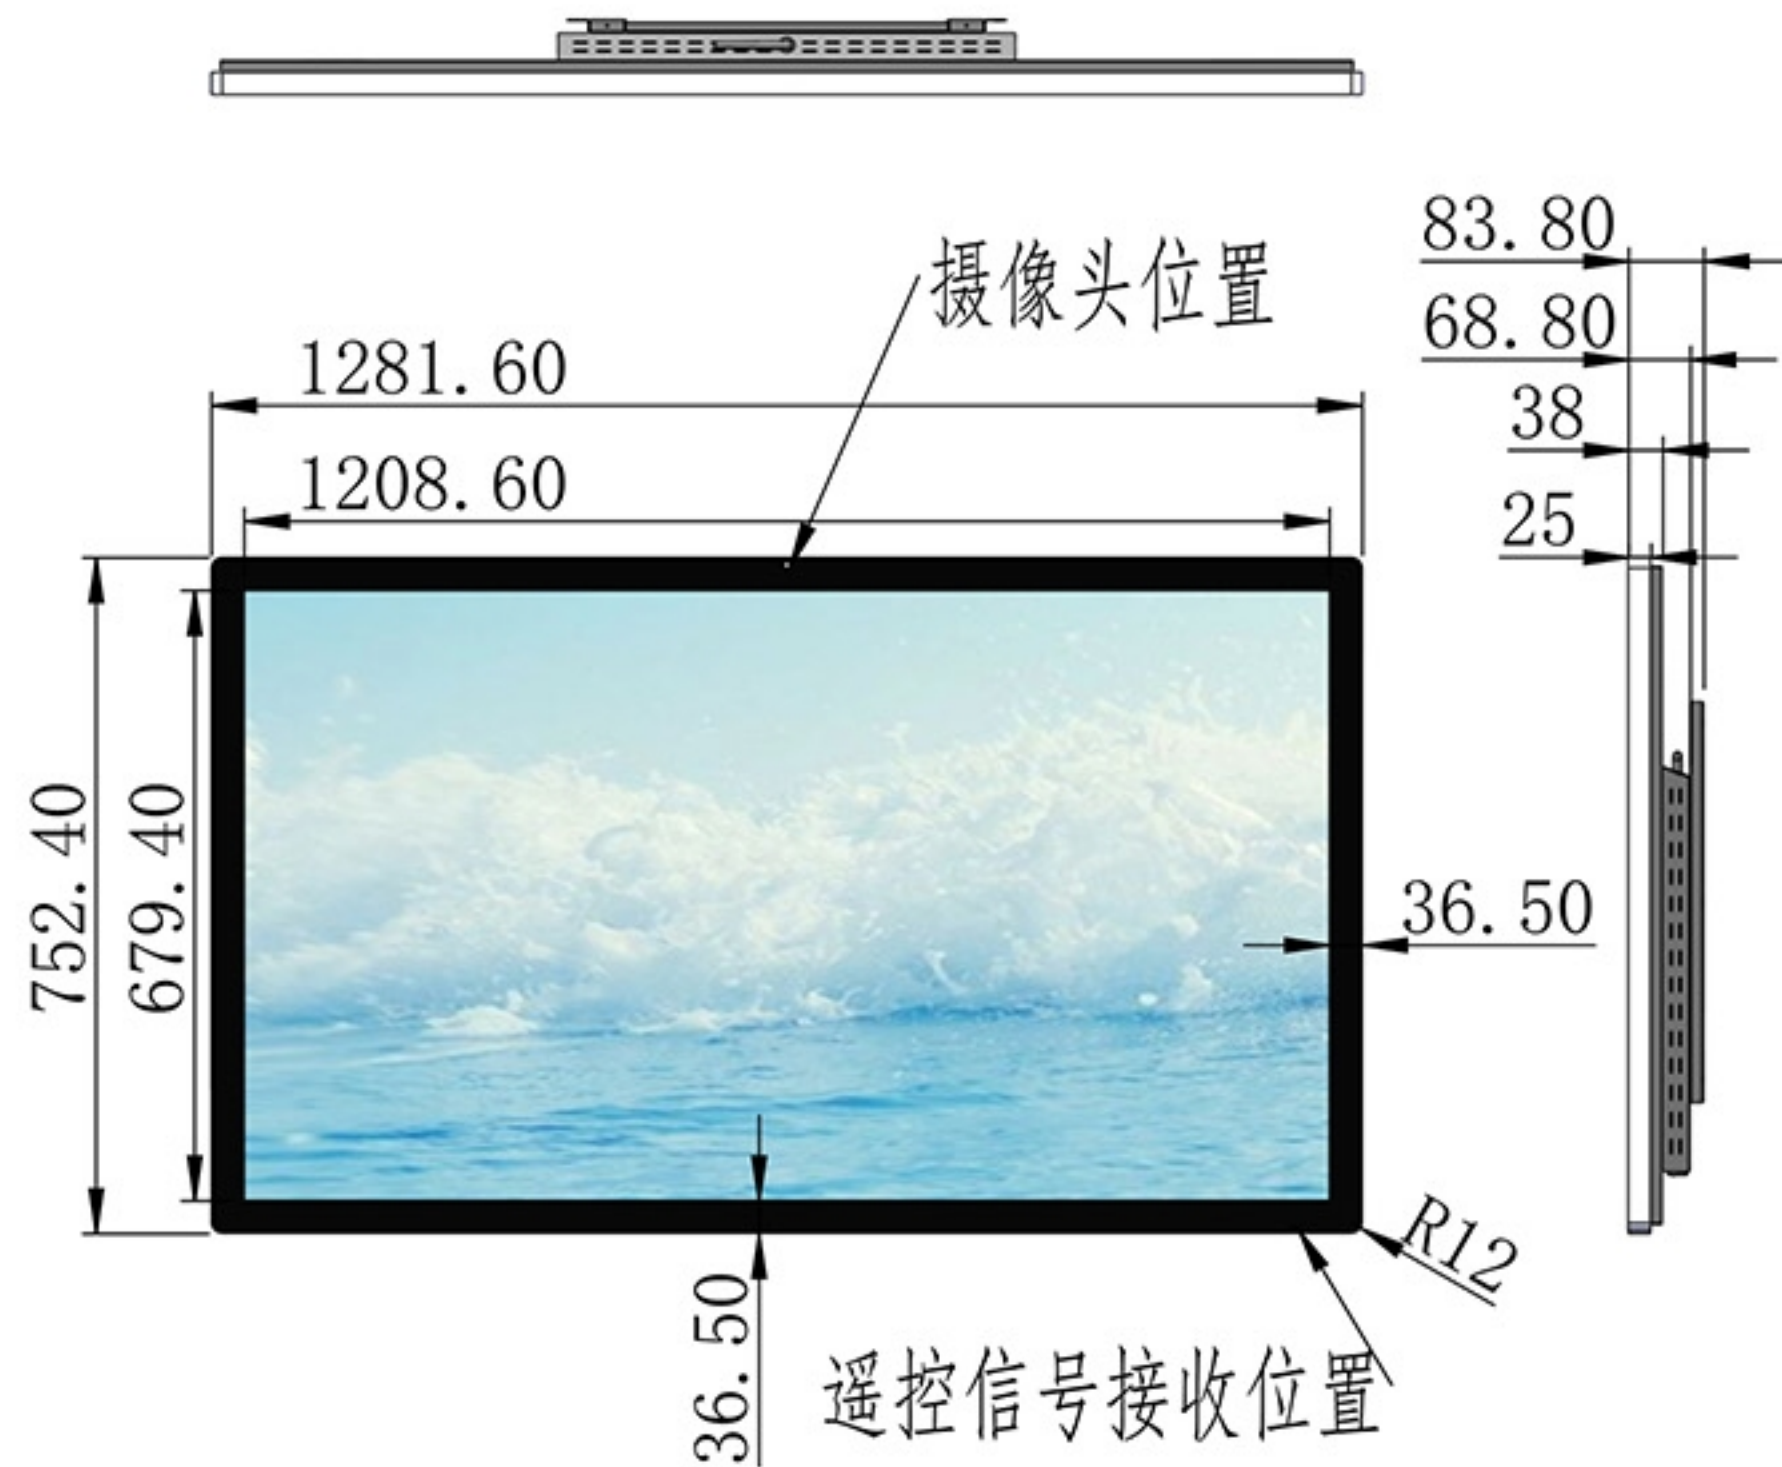

# 55 Wall mount LCD module series

<b>Screenage</b>		Shenzhen Screenage Electronics Co., Ltd.
Types :	Floor-standing	<b>55 Wall mount LCD module series</b>
Size :	55 inch	
Model :	521	