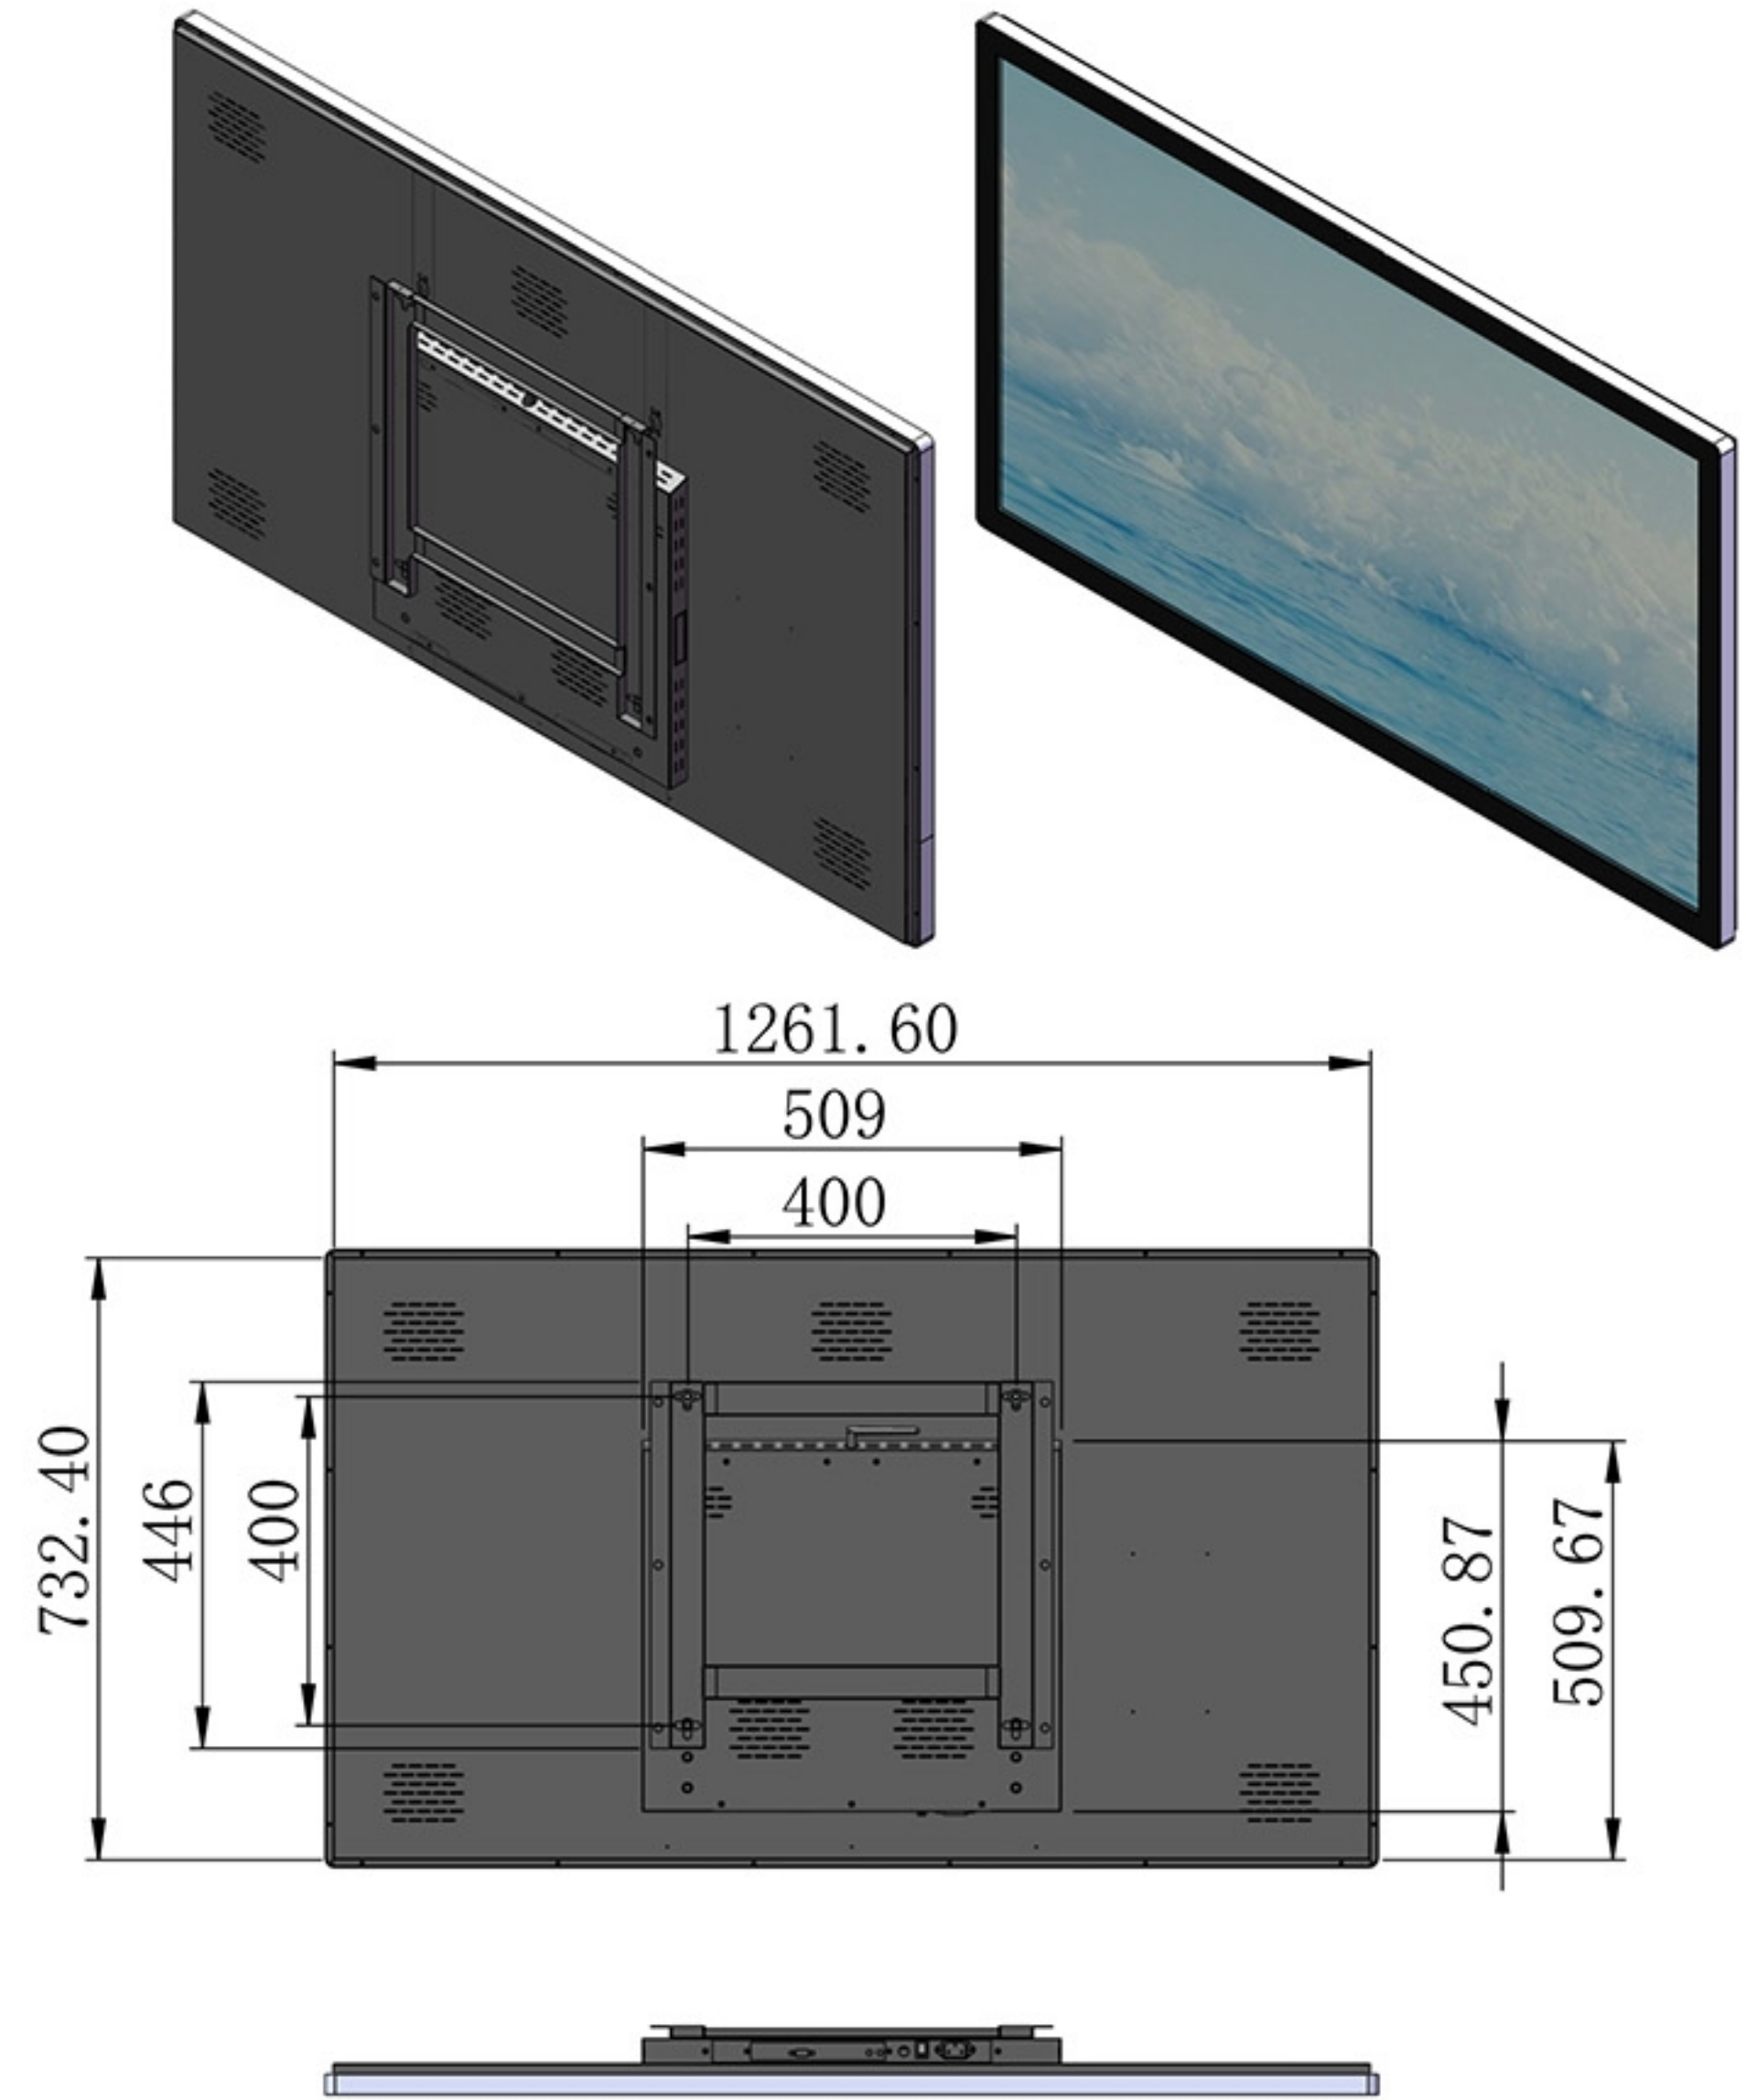

# 55 Wall mount LCD module series

<b>Screenage</b>		Shenzhen Screenage Electronics Co., Ltd.
Types :	Floor-standing	<b>55 Wall mount LCD module series</b>
Size :	55 inch	
Model :	521	