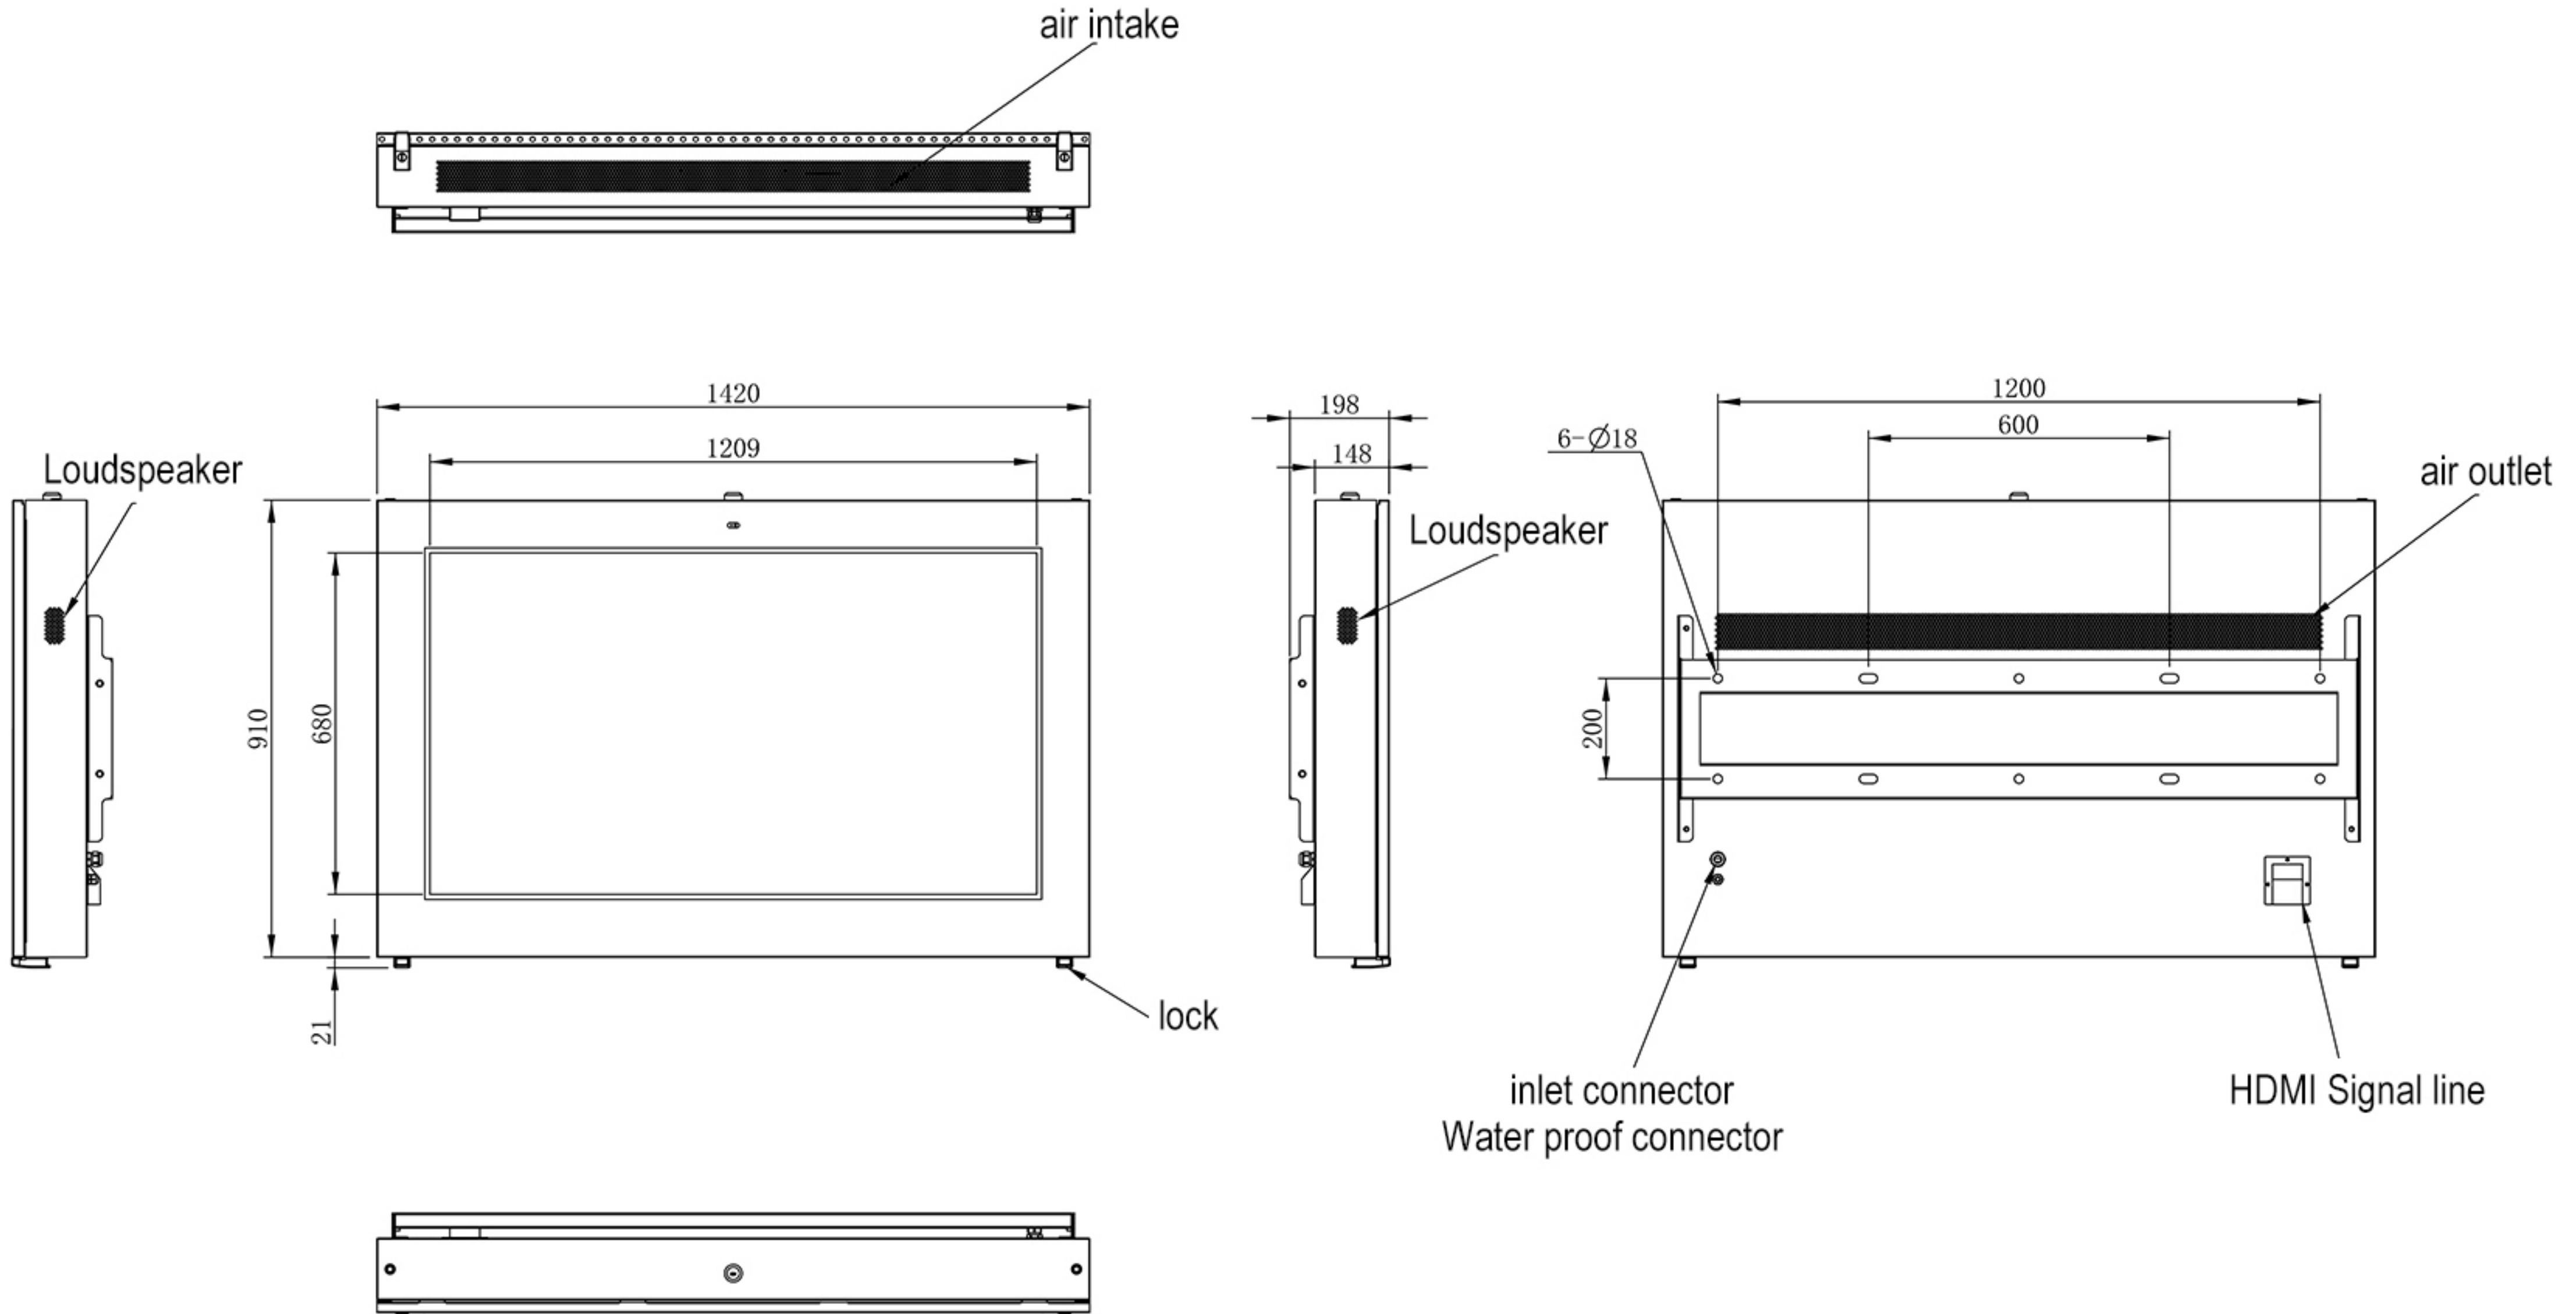

55 inch Outdoor Wall-mount Display

Screenage		Shenzhen Screenage Electronics Co., Ltd.
Types :	Floor-standing	55 inch Outdoor Wall-mount Display
Size :	55 inch	
Model :	621	