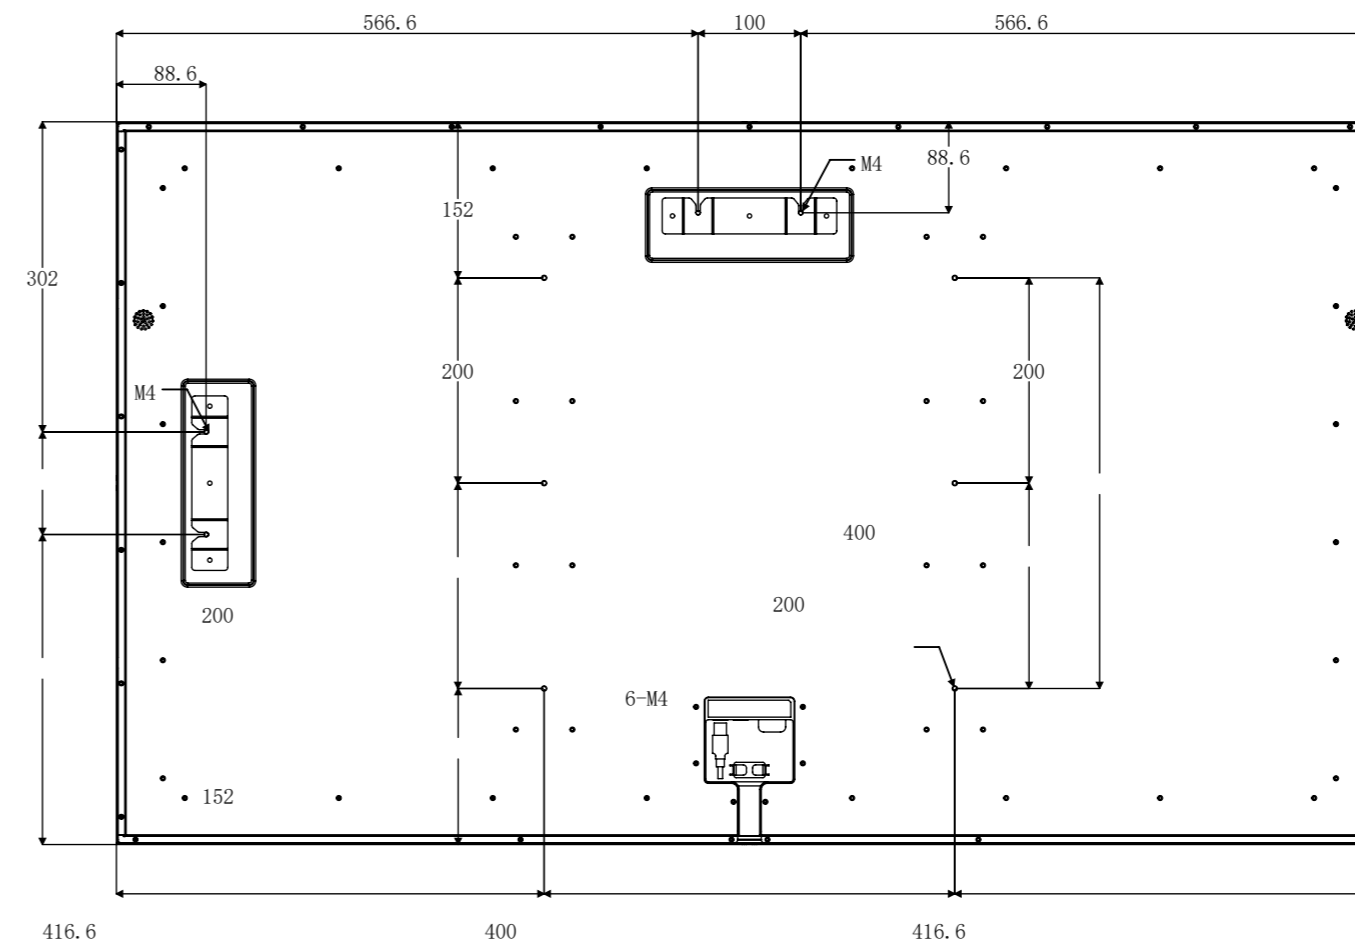

55 Inch Super Slim Commercial Display

704

Screenage		Shenzhen Screenage Electronics Co.,Ltd.
Types:	wall-mount	55 Inch Super Slim Commercial Display
Size:	55 inch	
Model:	590	