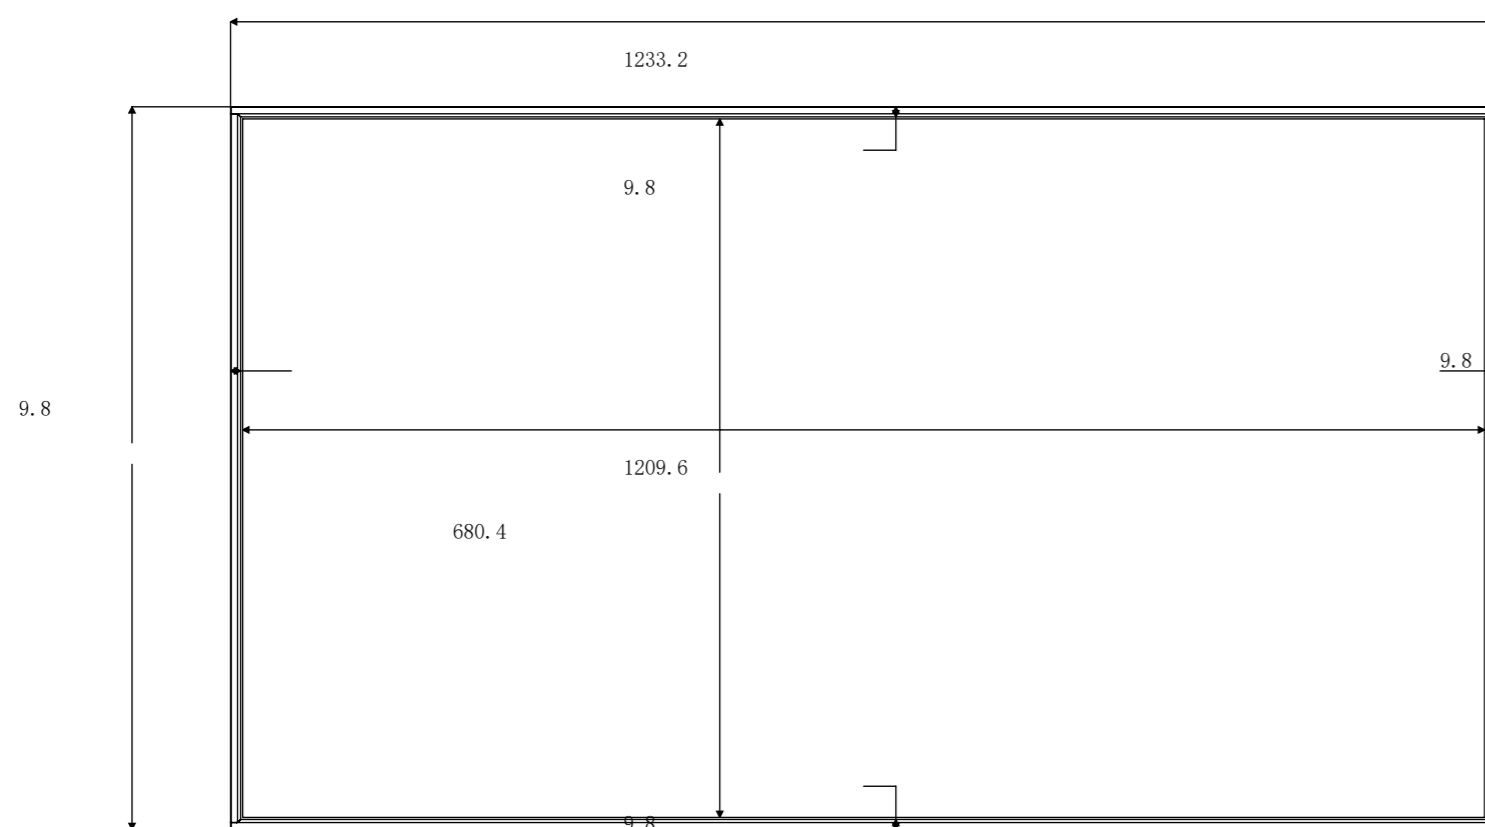

55 Inch Super Slim Commercial Display

704

Screenage		Shenzhen Screenage Electronics Co.,Ltd.
Types:	wall-mount	55 Inch Super Slim Commercial Display
Size:	55 inch	
Model:	590	